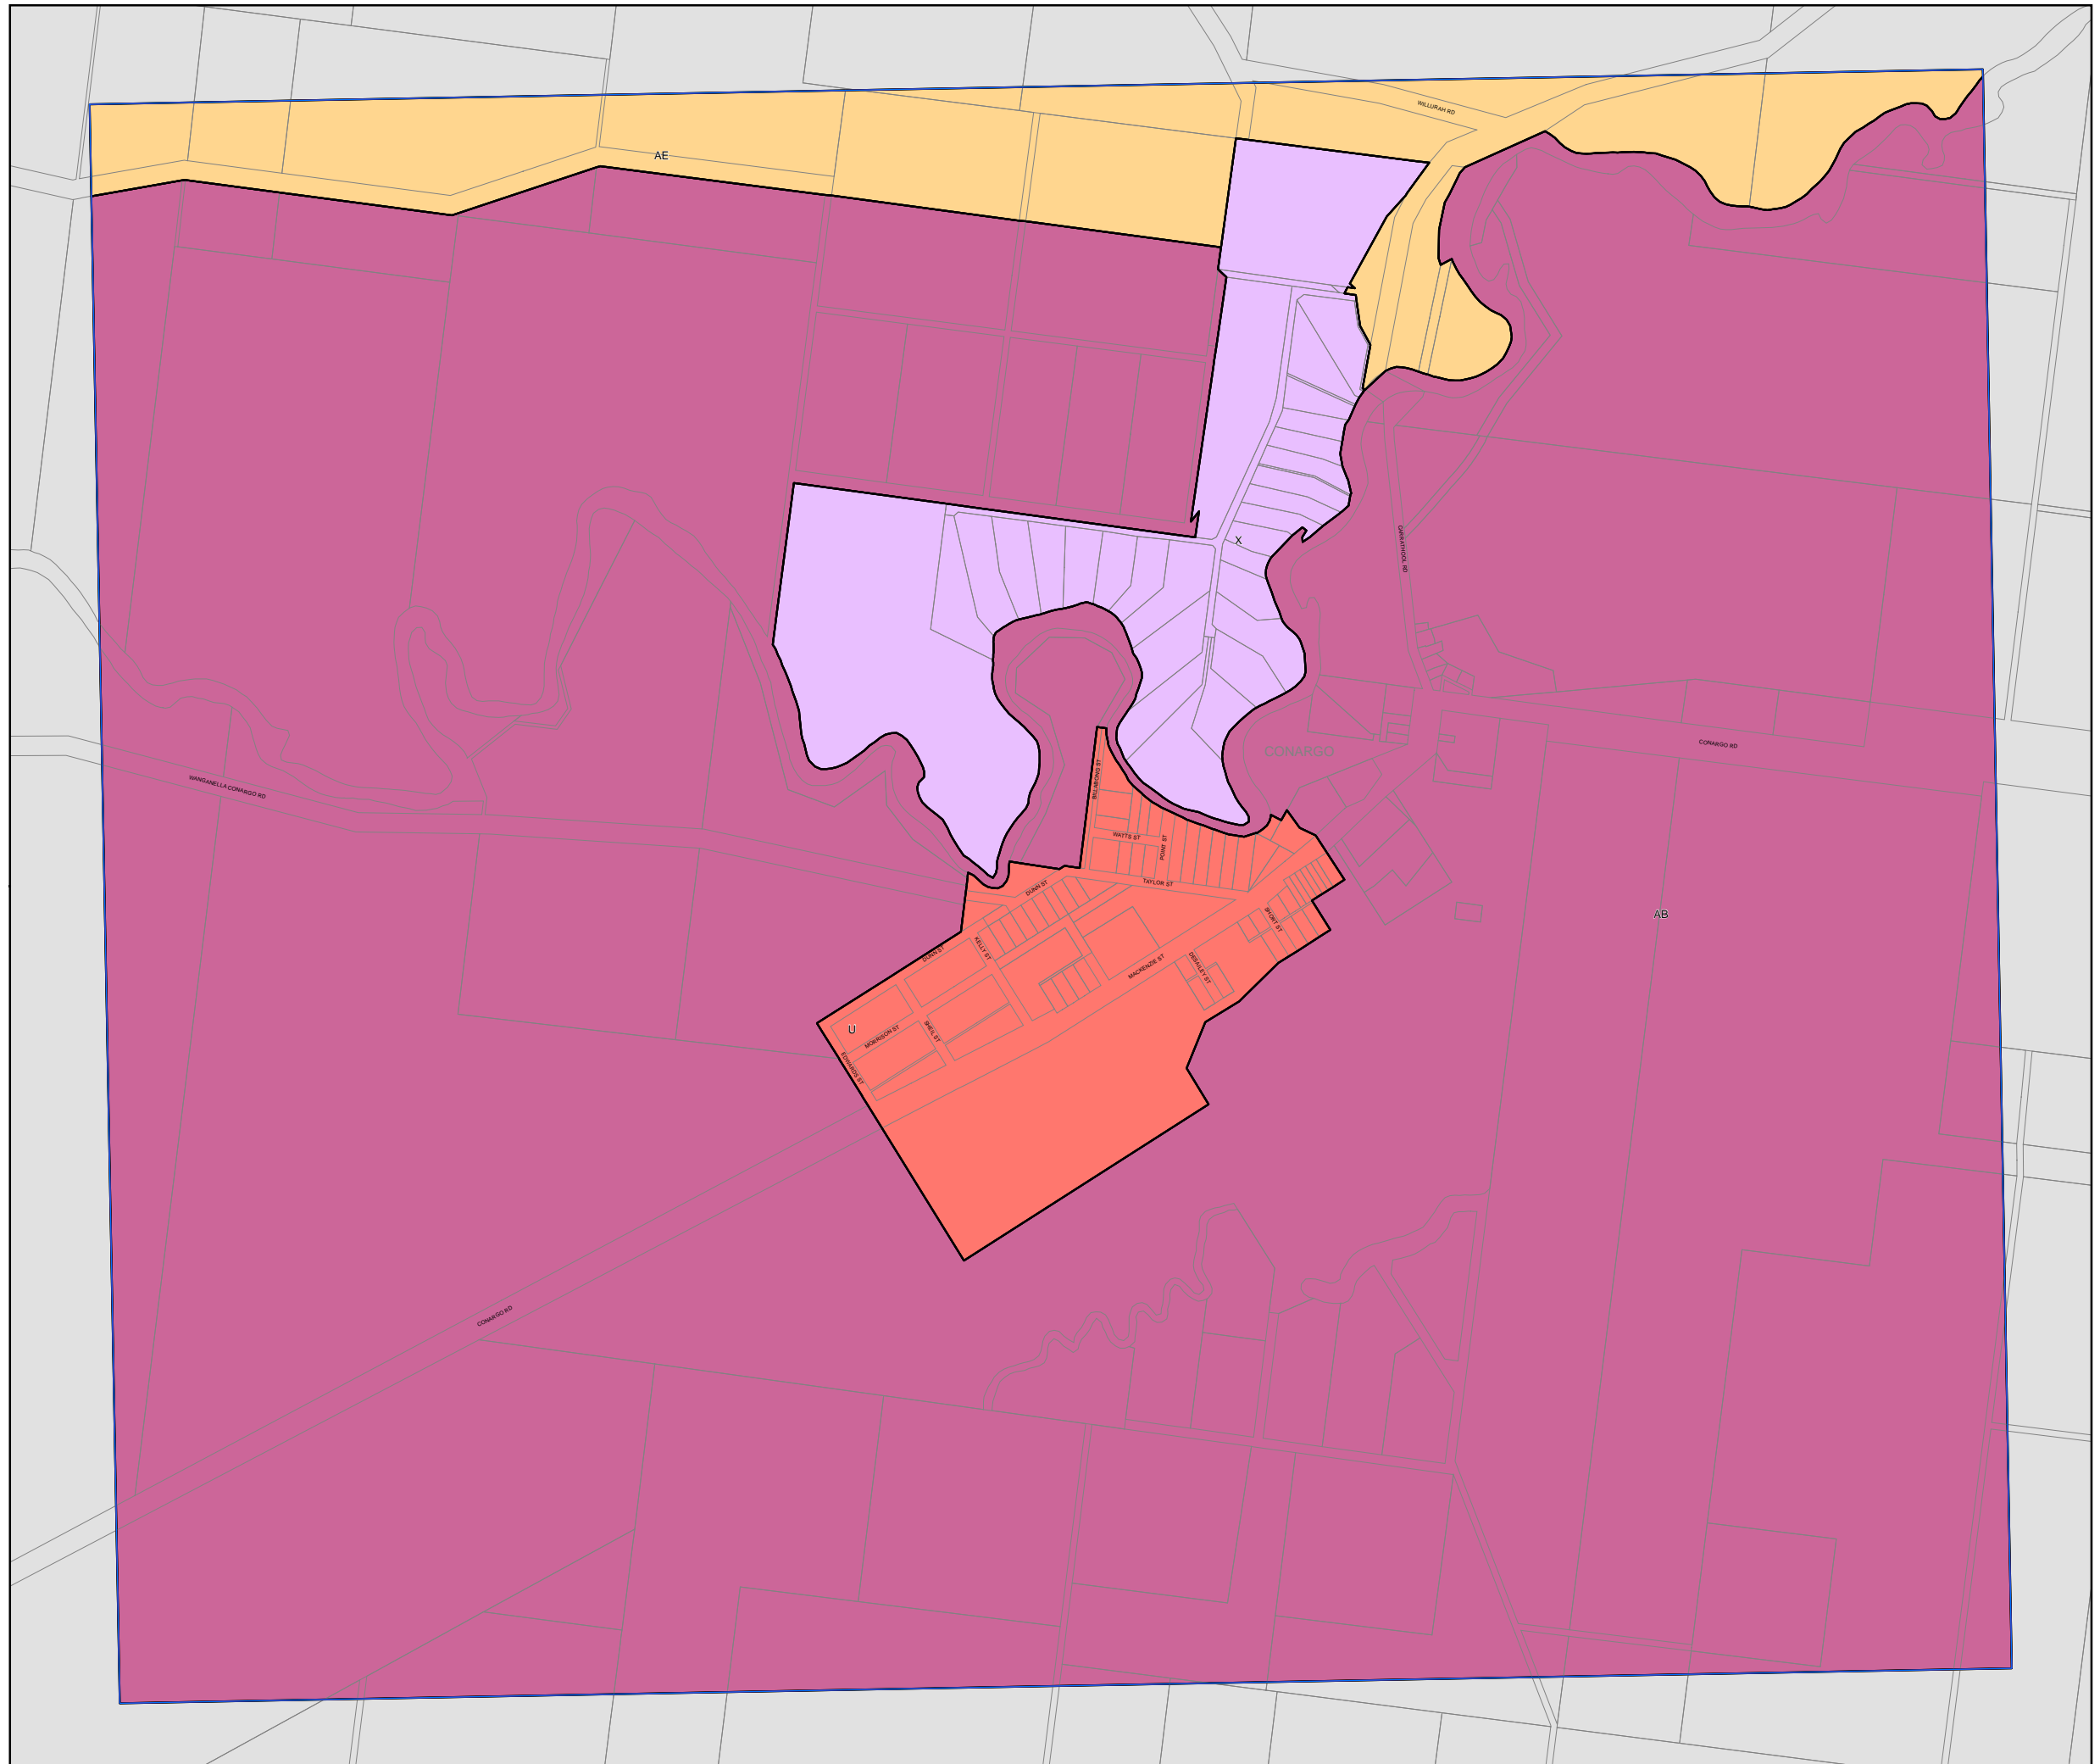

# Conargo Local Environmental Plan 2013

## Lot Size Map - Sheet LSZ\_007A

### Minimum Lot Size (sq m)

- U 1,000
- X 5,000
- AB 40 ha
- AE 200 ha

### Cadastral

▭ Cadastral 03/06/11 © Land and Property Information

Projection: GDA 1994  
MGA Zone 55  
Scale: 1:20,000 @ A3