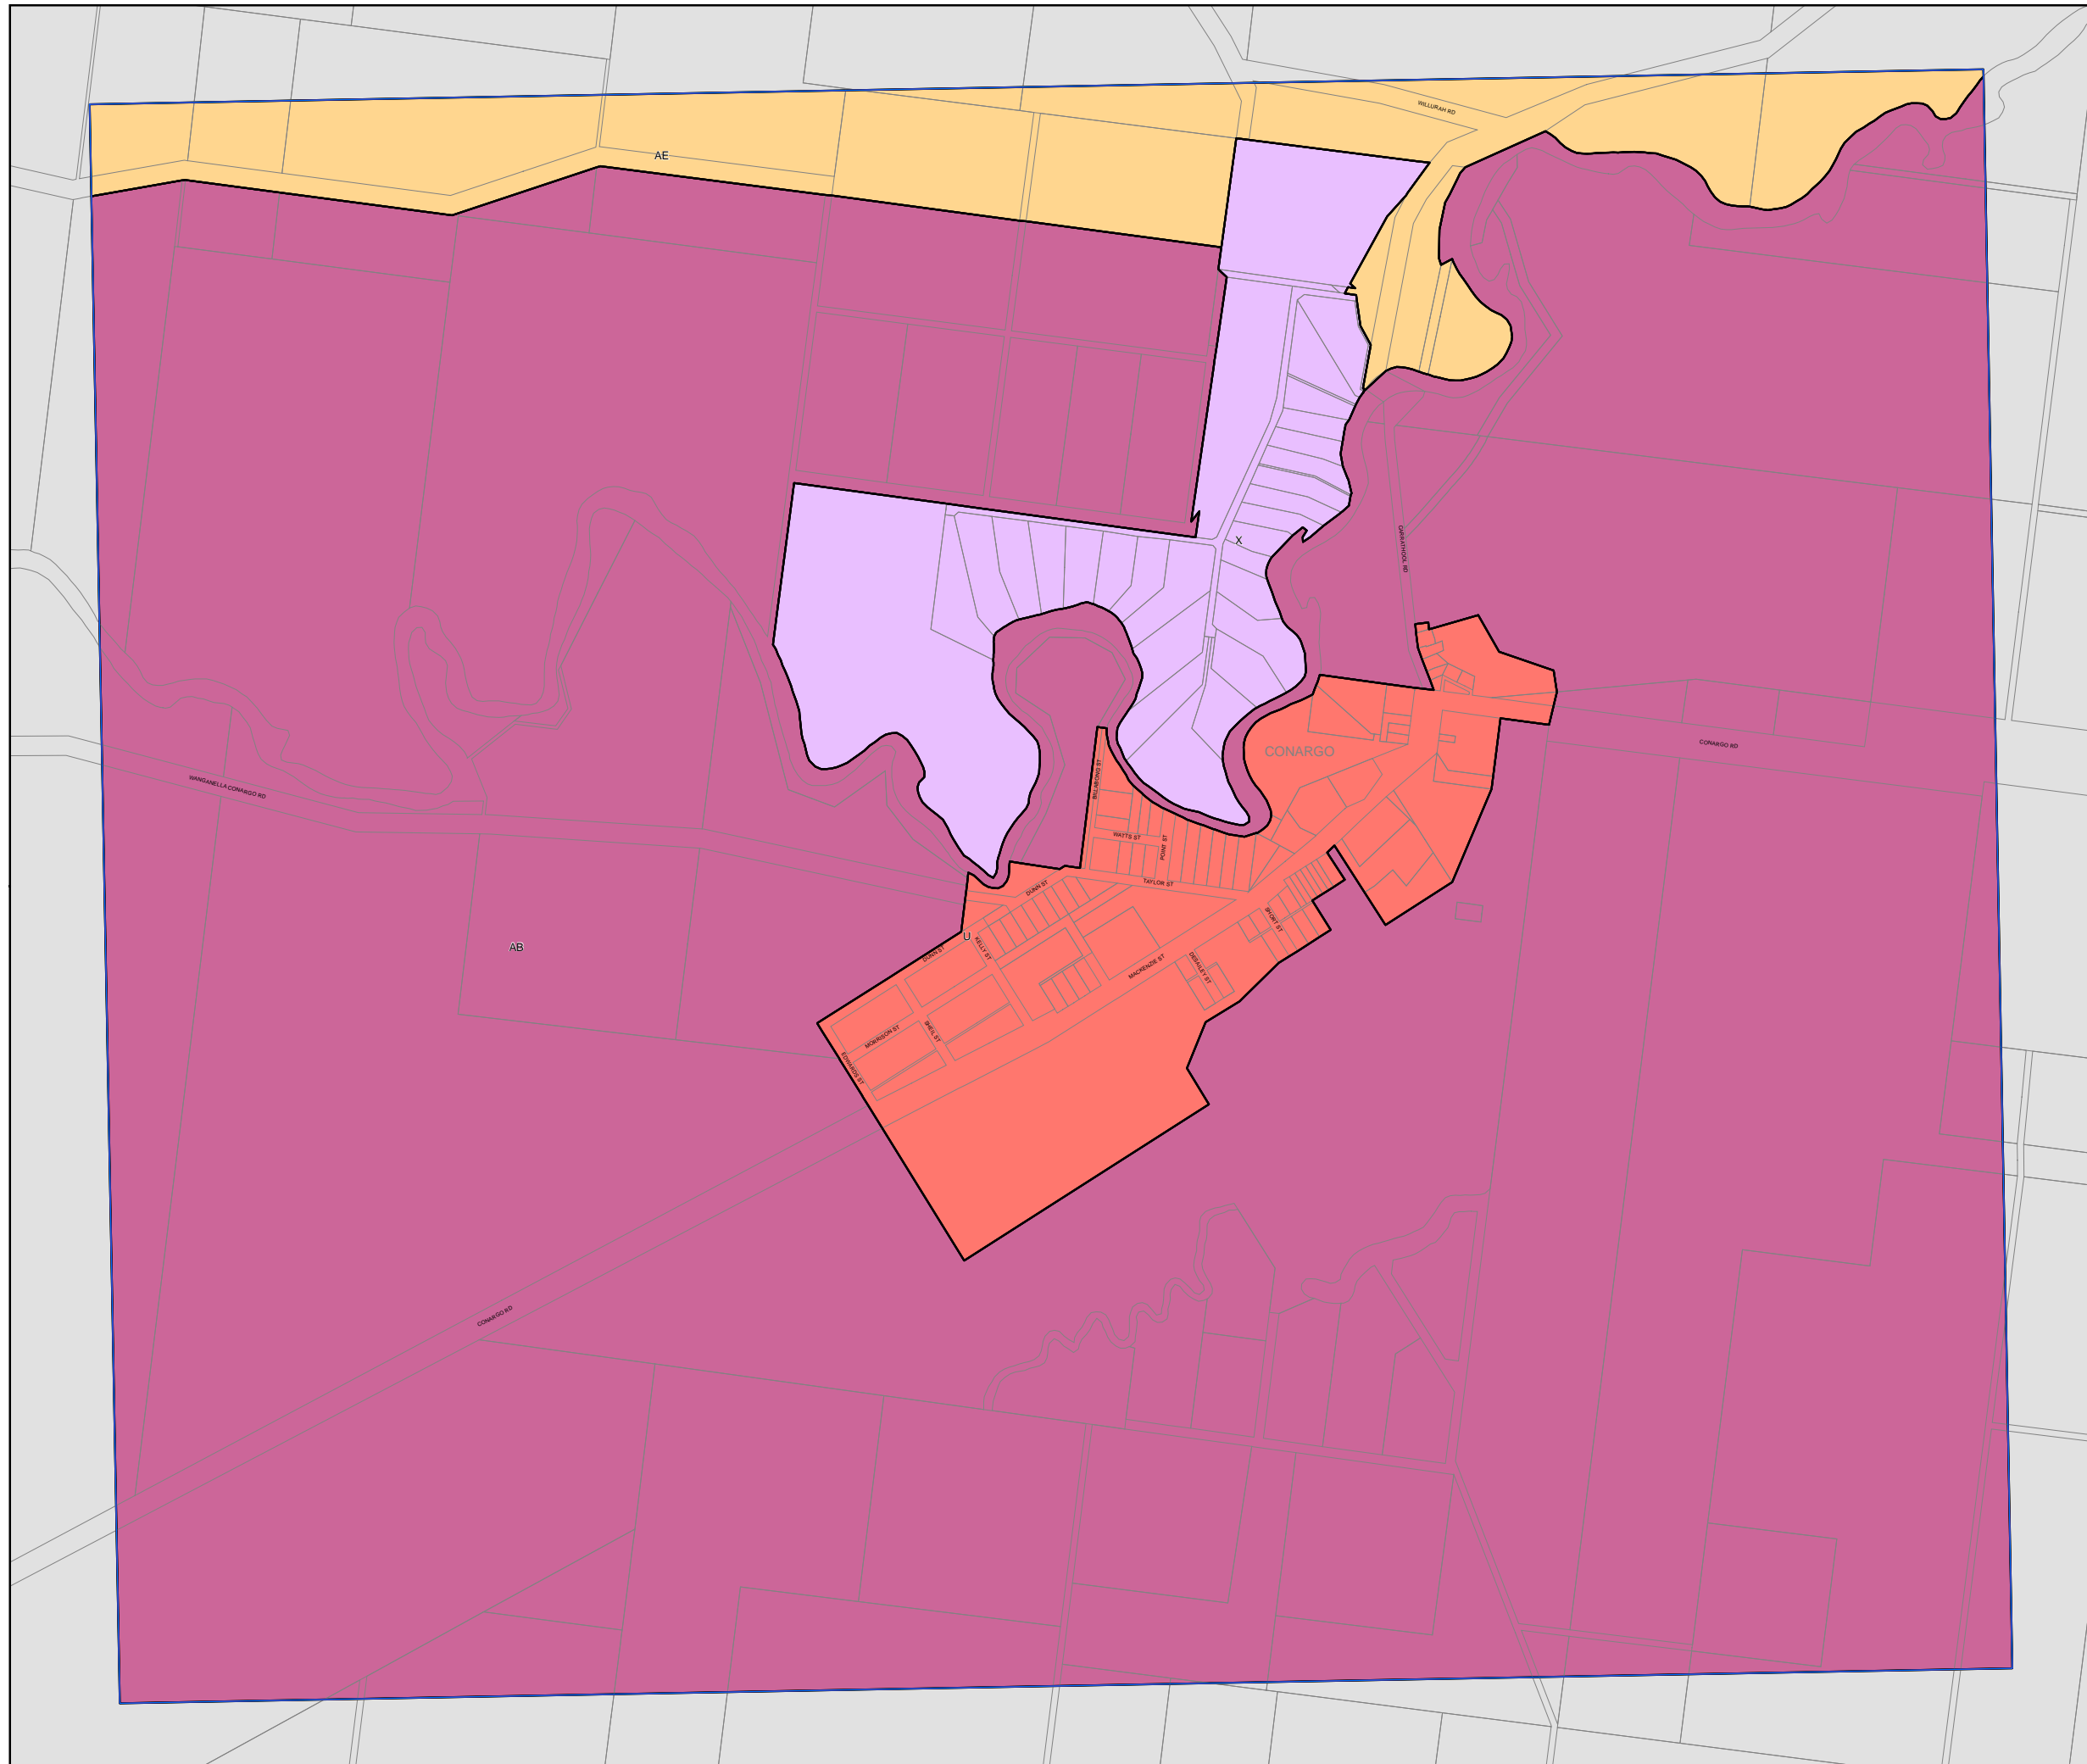

# Conargo Local Environmental Plan 2013

## Lot Size Map - Sheet LSZ\_007A

### Minimum Lot Size (sq m)

- U 1,000
- X 5,000
- AB 40 ha
- AE 200 ha

### Cadastral

▭ Cadastral 03/06/11 © Land and Property Information

Projection: GDA 1994  
MGA Zone 55  
Scale: 1:20,000 @ A3