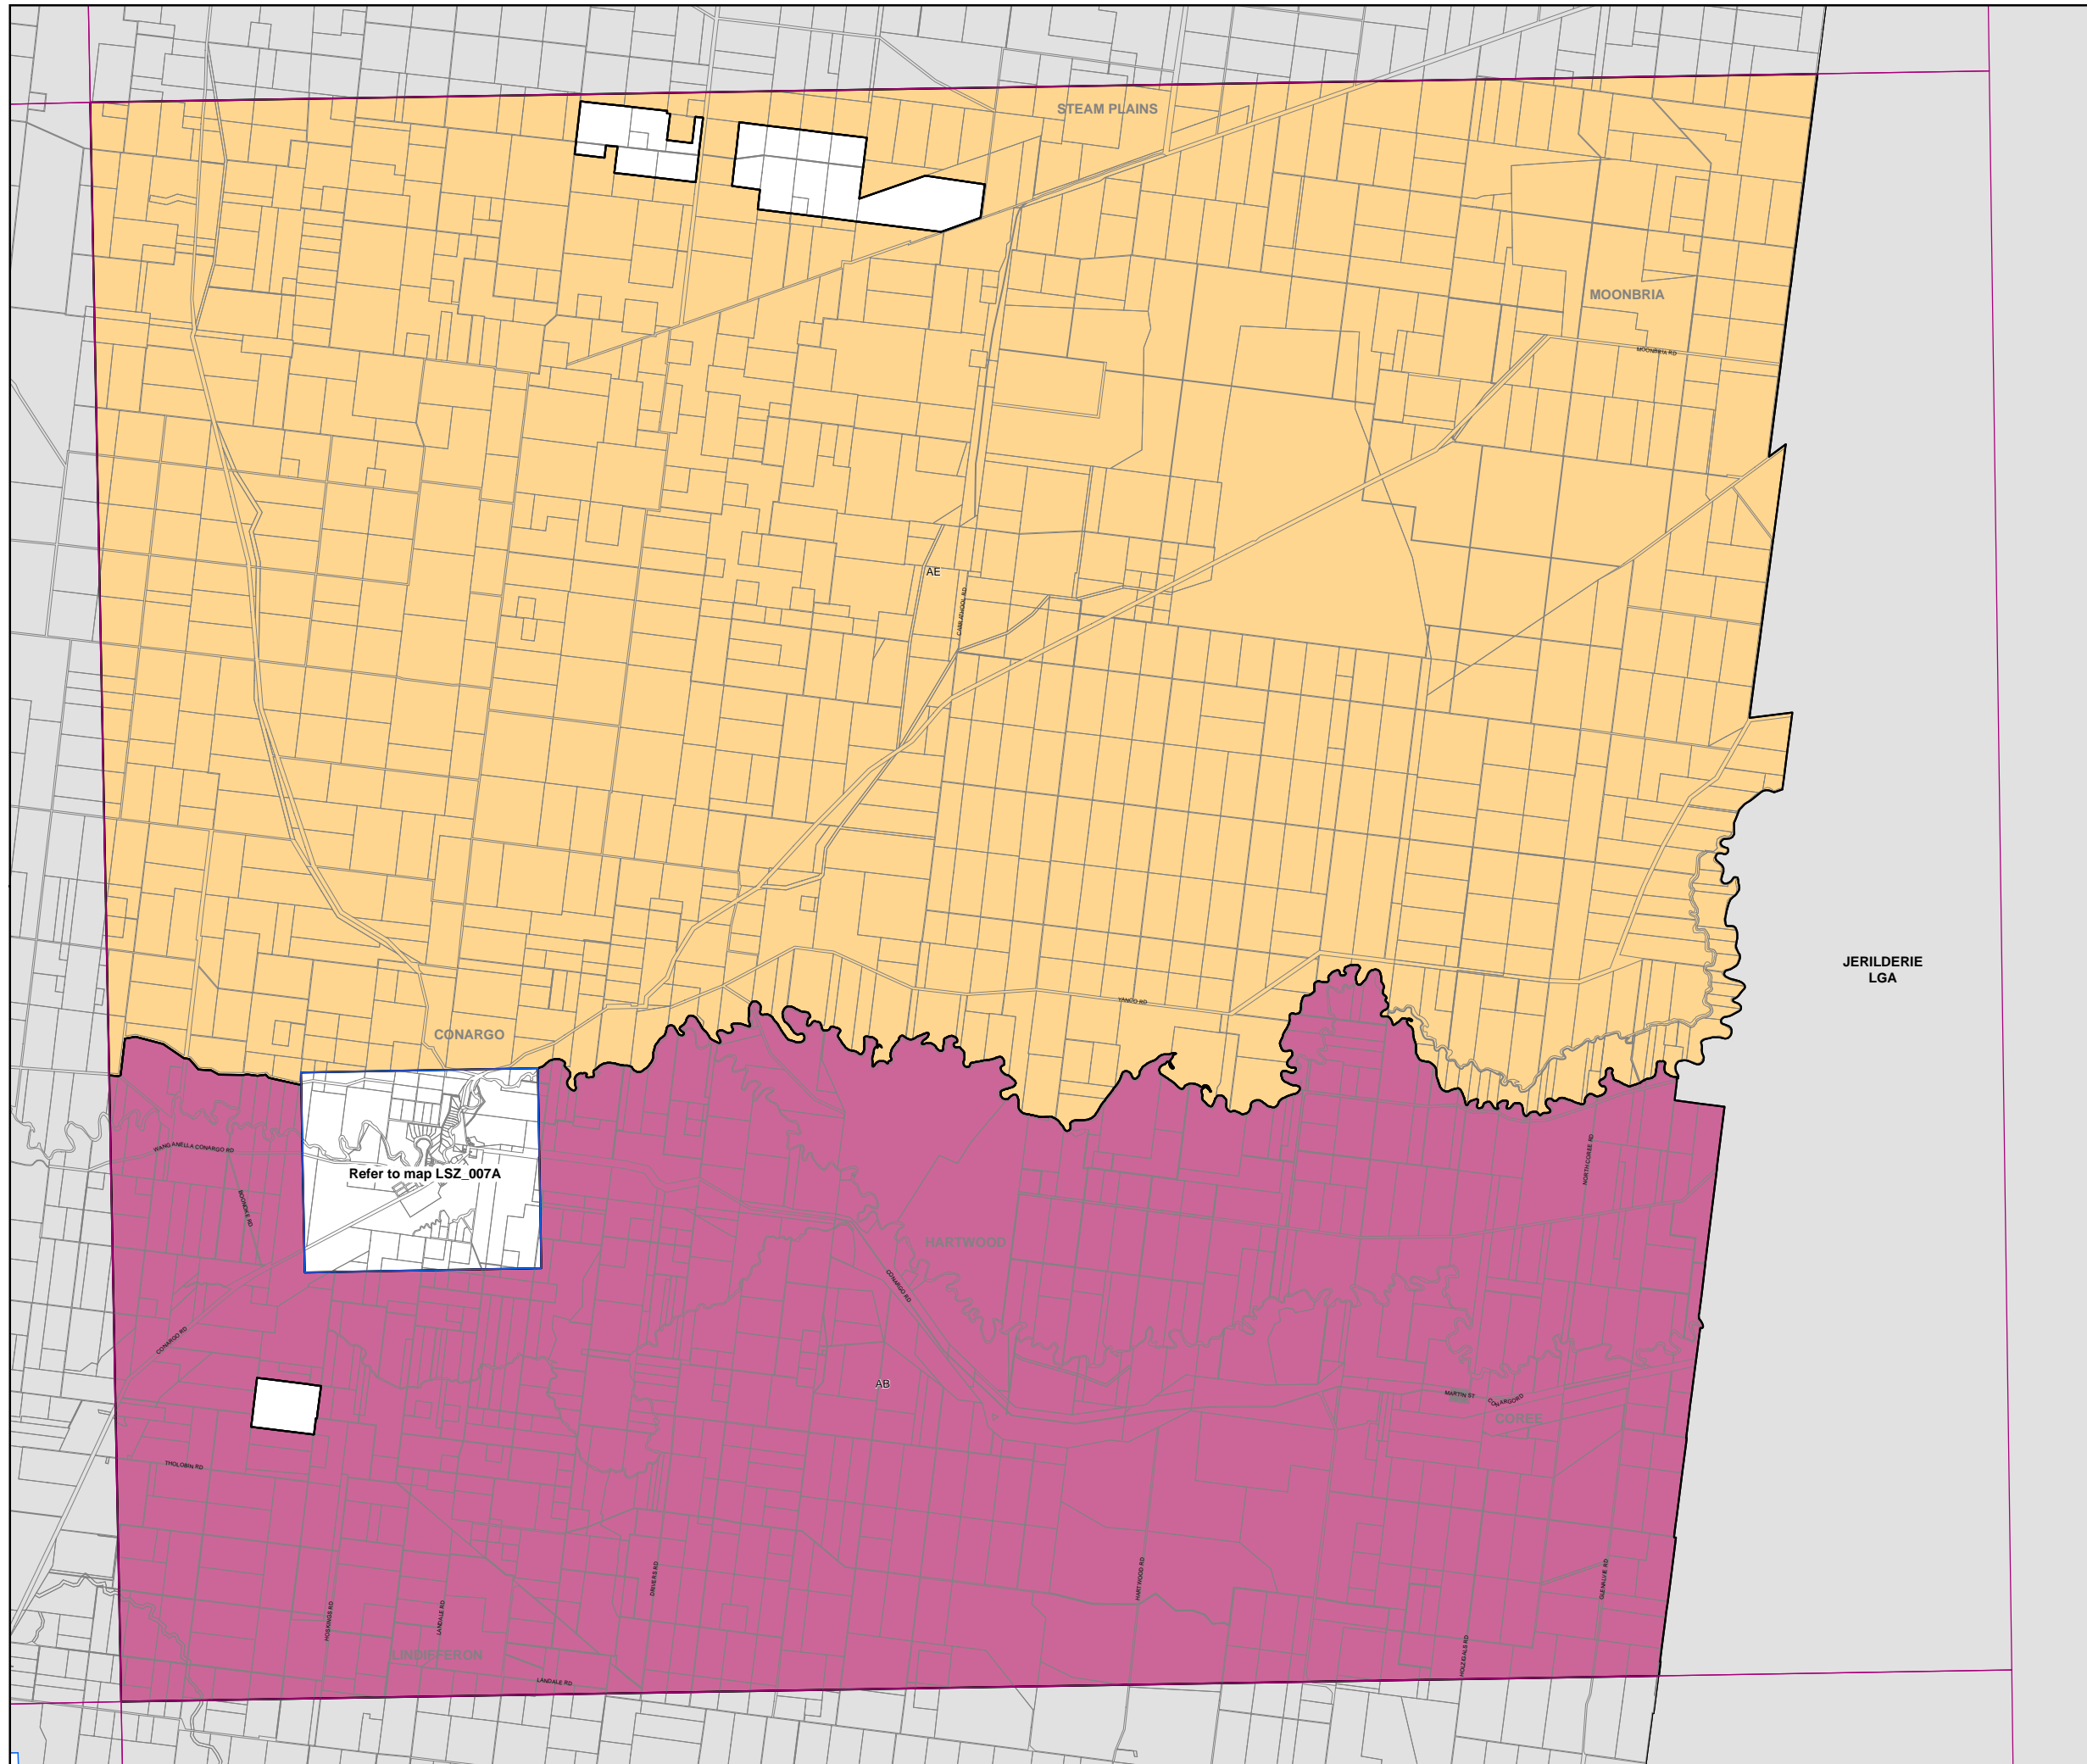

Conargo Local Environmental Plan 2013

Lot Size Map - Sheet LSZ_007

Minimum Lot Size (sq m)

- U 1,000
- X 5,000
- AB 40 ha
- AE 200 ha

Cadastre

Cadastre 03/06/11 © Land and Property Information

Projection: GDA 1994
MGA Zone 55
Scale: 1:160,000 @ A3

Map identification number: 1860_COM_LSZ_007_160_20130711