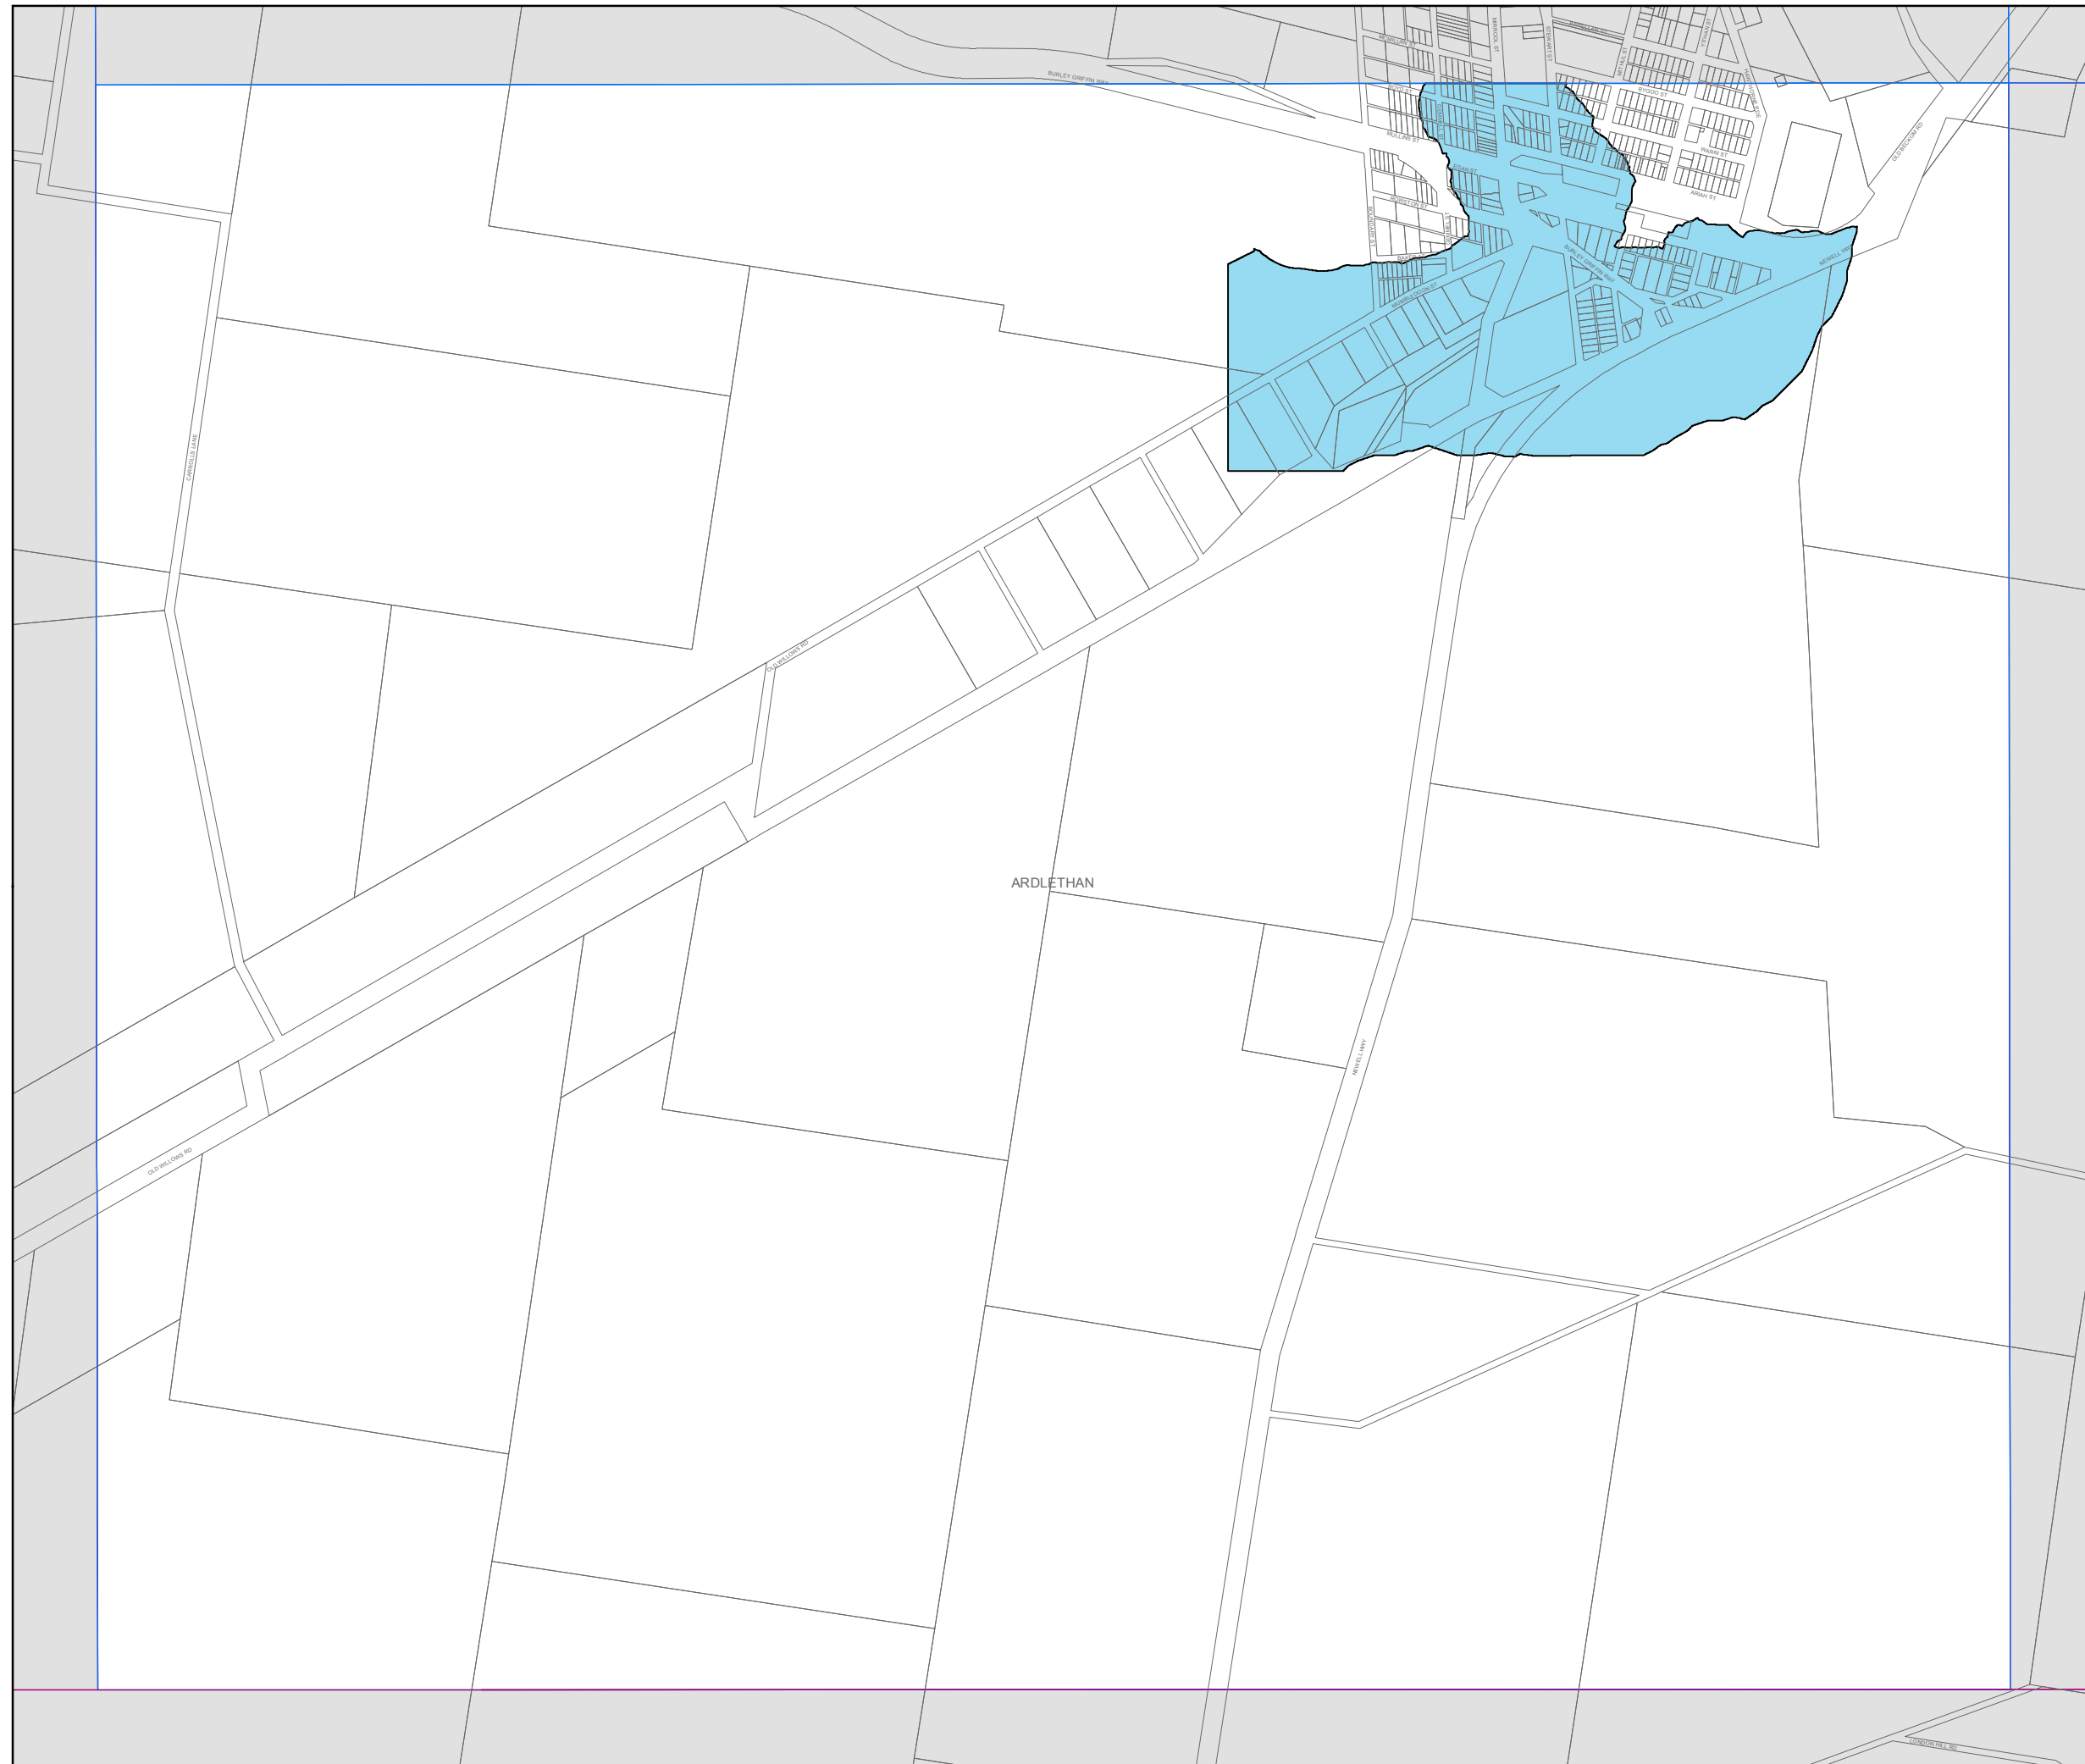

Coolamon Local Environmental Plan 2011

Flood Planning Map - Sheet FLD_001B

Flood Planning Land

 Flood Planning Area

Cadastre

 Cadastre 03/03/2009 © NSW LPMA

Projection: GDA 1994
MGA Zone 55
Scale: 1:20,000 @ A3
Map identification number:
2000_COM_FLD_001B_020_20101125