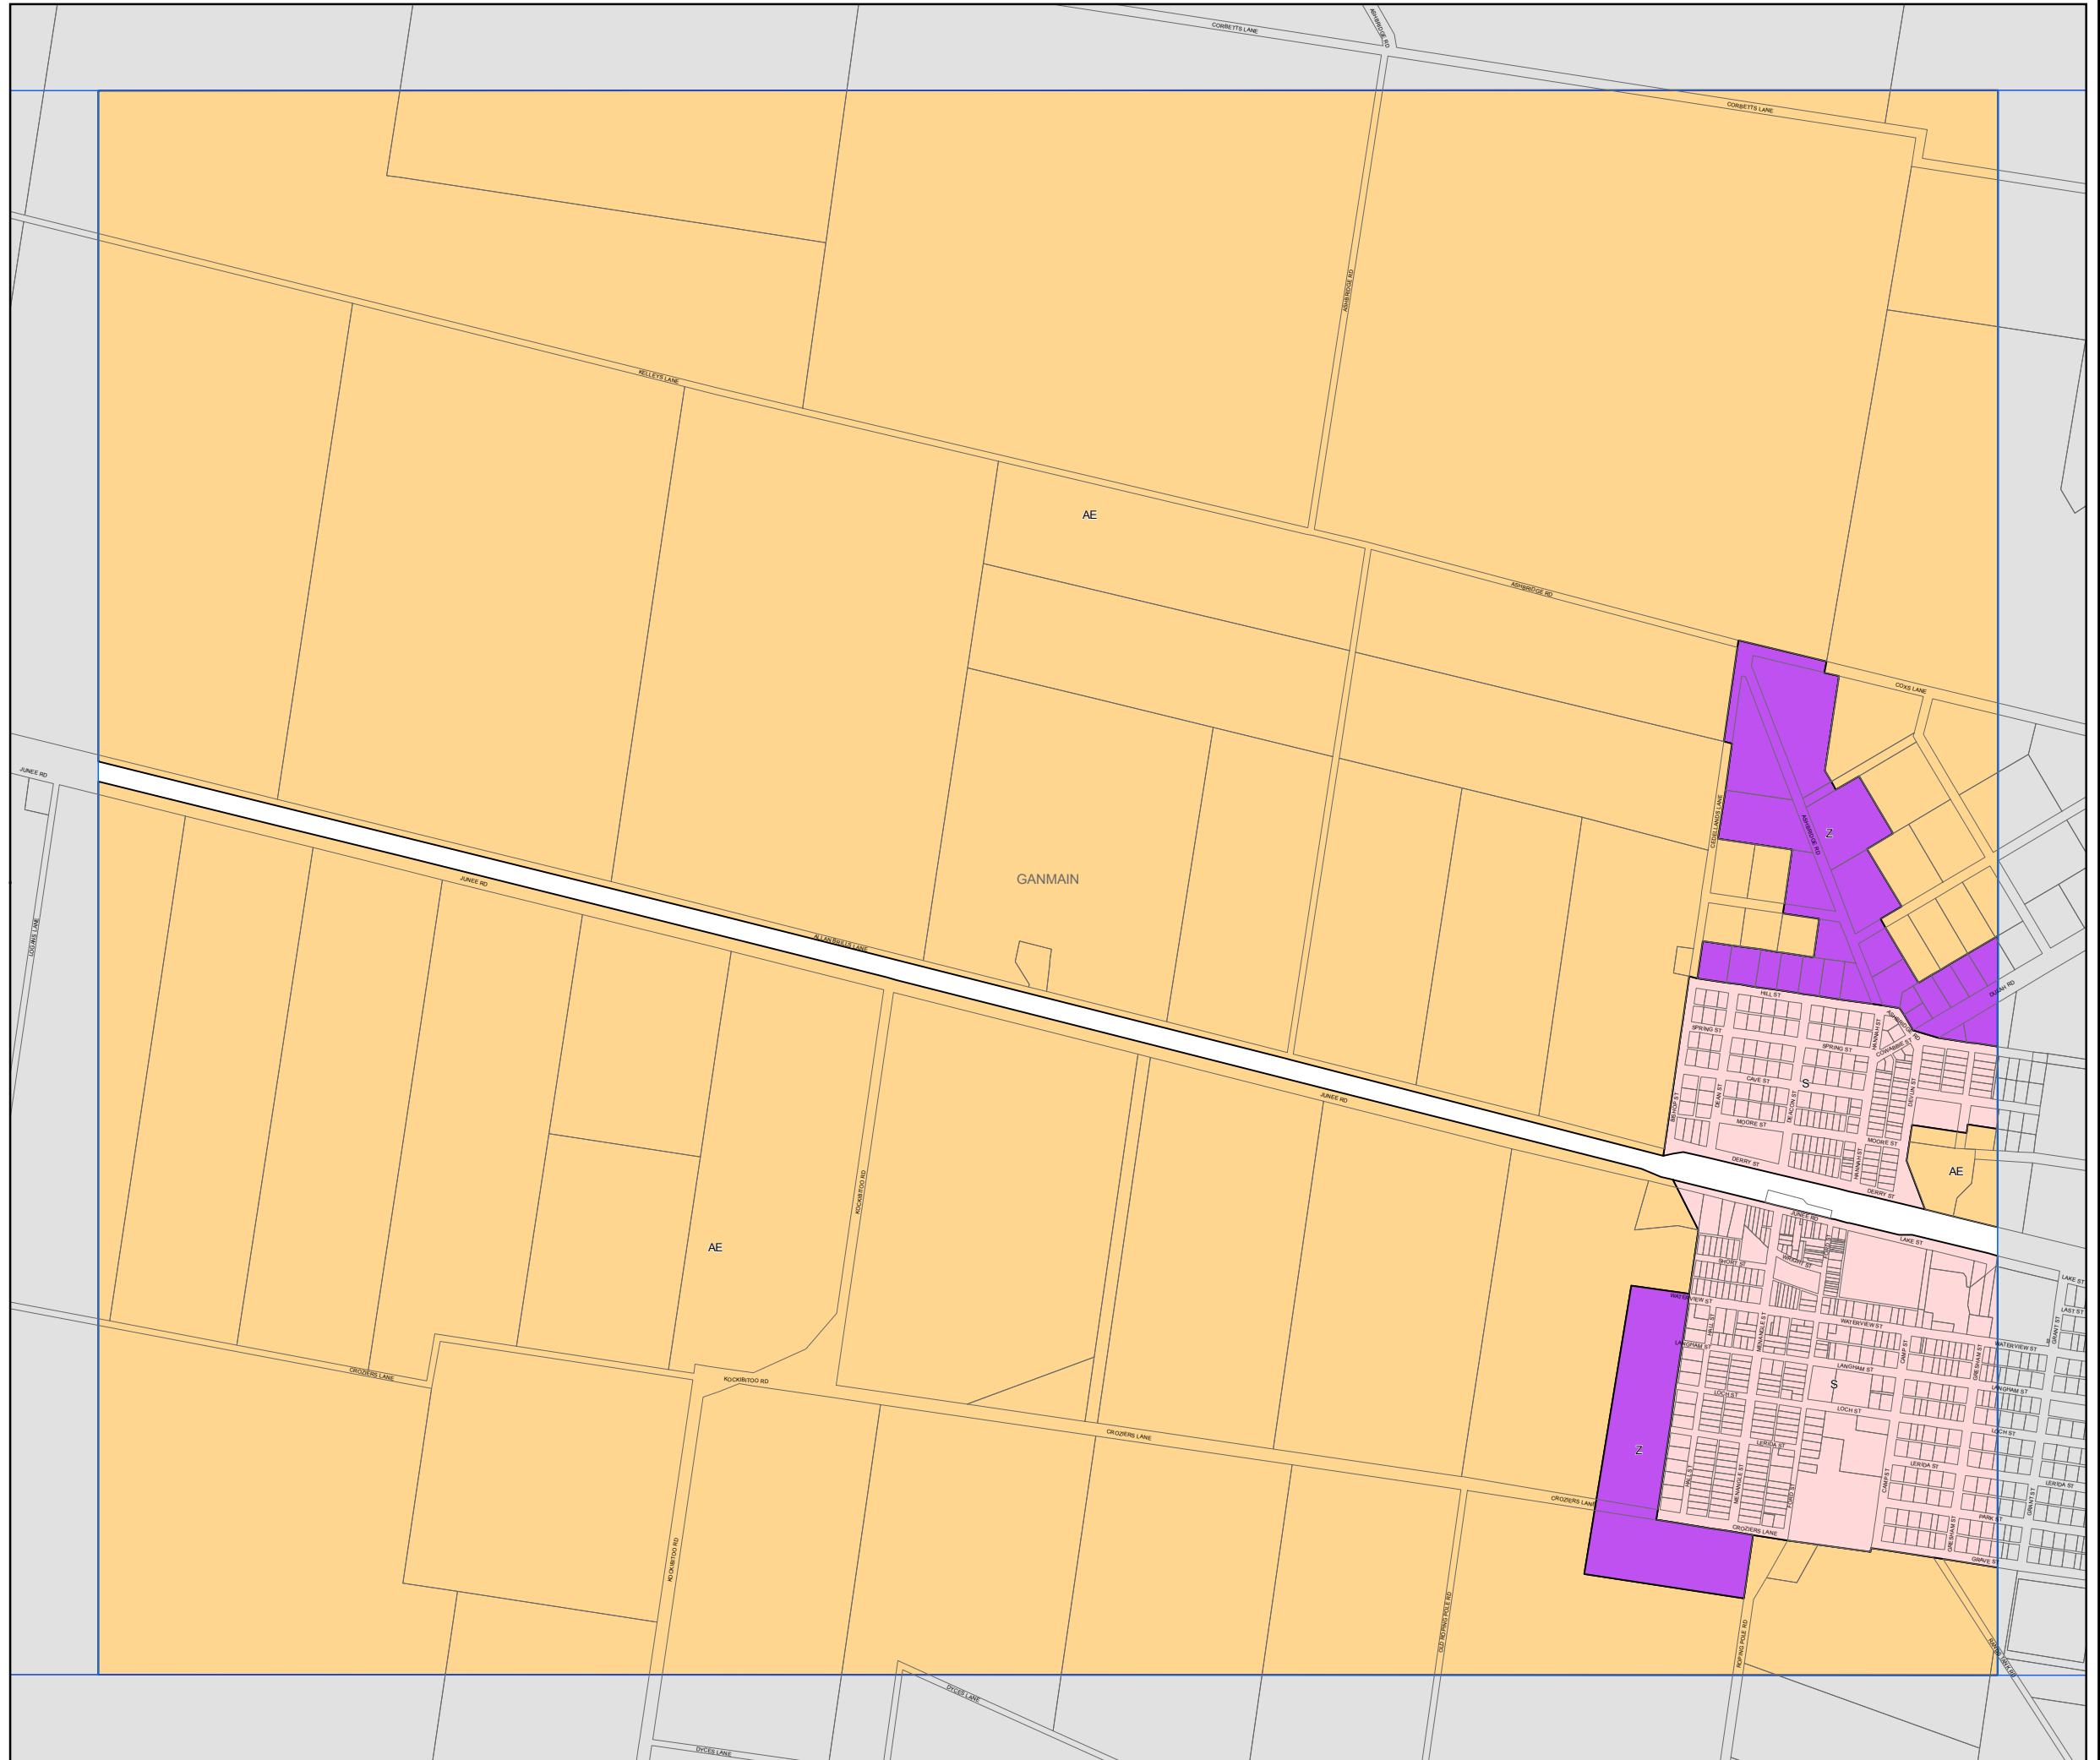

Coolamon Local Environmental Plan 2011

Lot Size Map - Sheet LSZ_003C

Minimum Lot Size (sq m)

- S 800
- Z 20000 (2 ha)
- AE 2000000 (200 ha)

Cadastral

Cadastral 03/03/2009 © NSW LPMA

0 100 200 400 600 800 Metres

Scale: 1:20,000 @ A3

Projection: GDA 1994
MGA Zone 55

Map identification number:
2000_COM_LSZ_003C_020_20110128