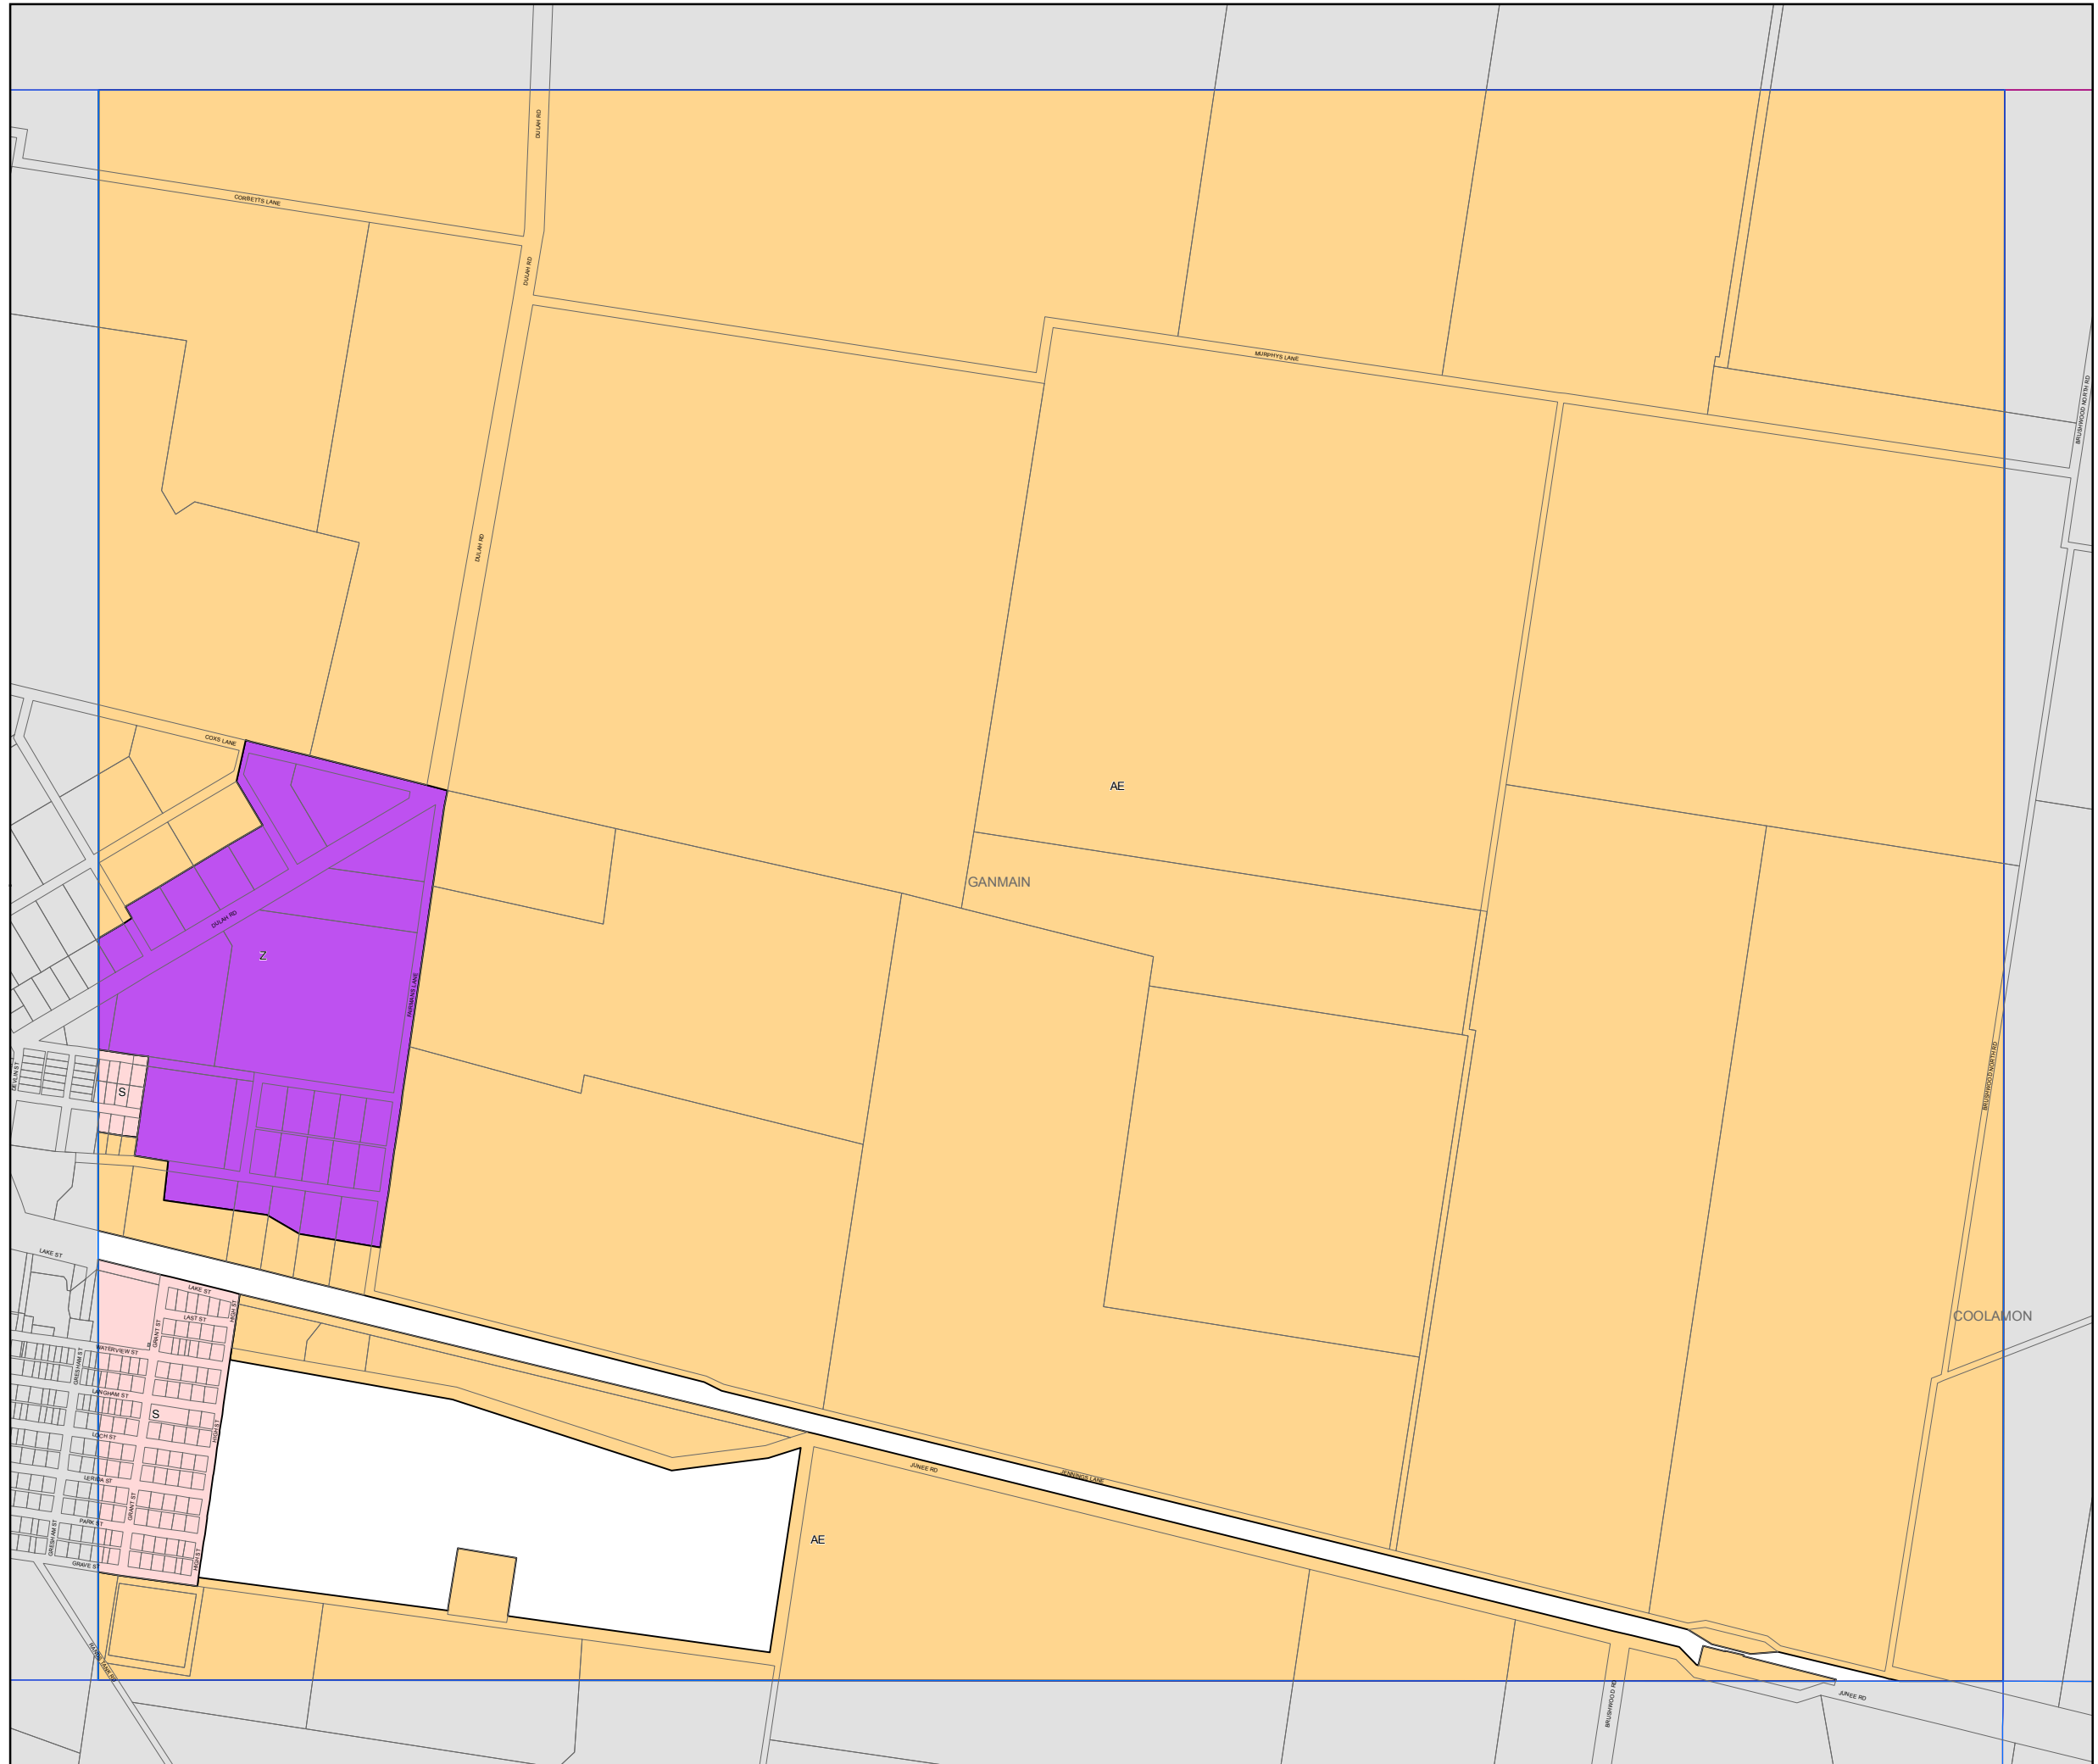

## Lot Size Map - Sheet LSZ\_003D

### Minimum Lot Size (sq m)

- S 800
- Z 20000 (2 ha)
- AE 2000000 (200 ha)

### Cadastral

Cadastral 03/03/2009 © NSW LPMA

Projection: GDA 1994  
MGA Zone 55

Map identification number:  
2000\_COM\_LSZ\_003D\_020\_20110128