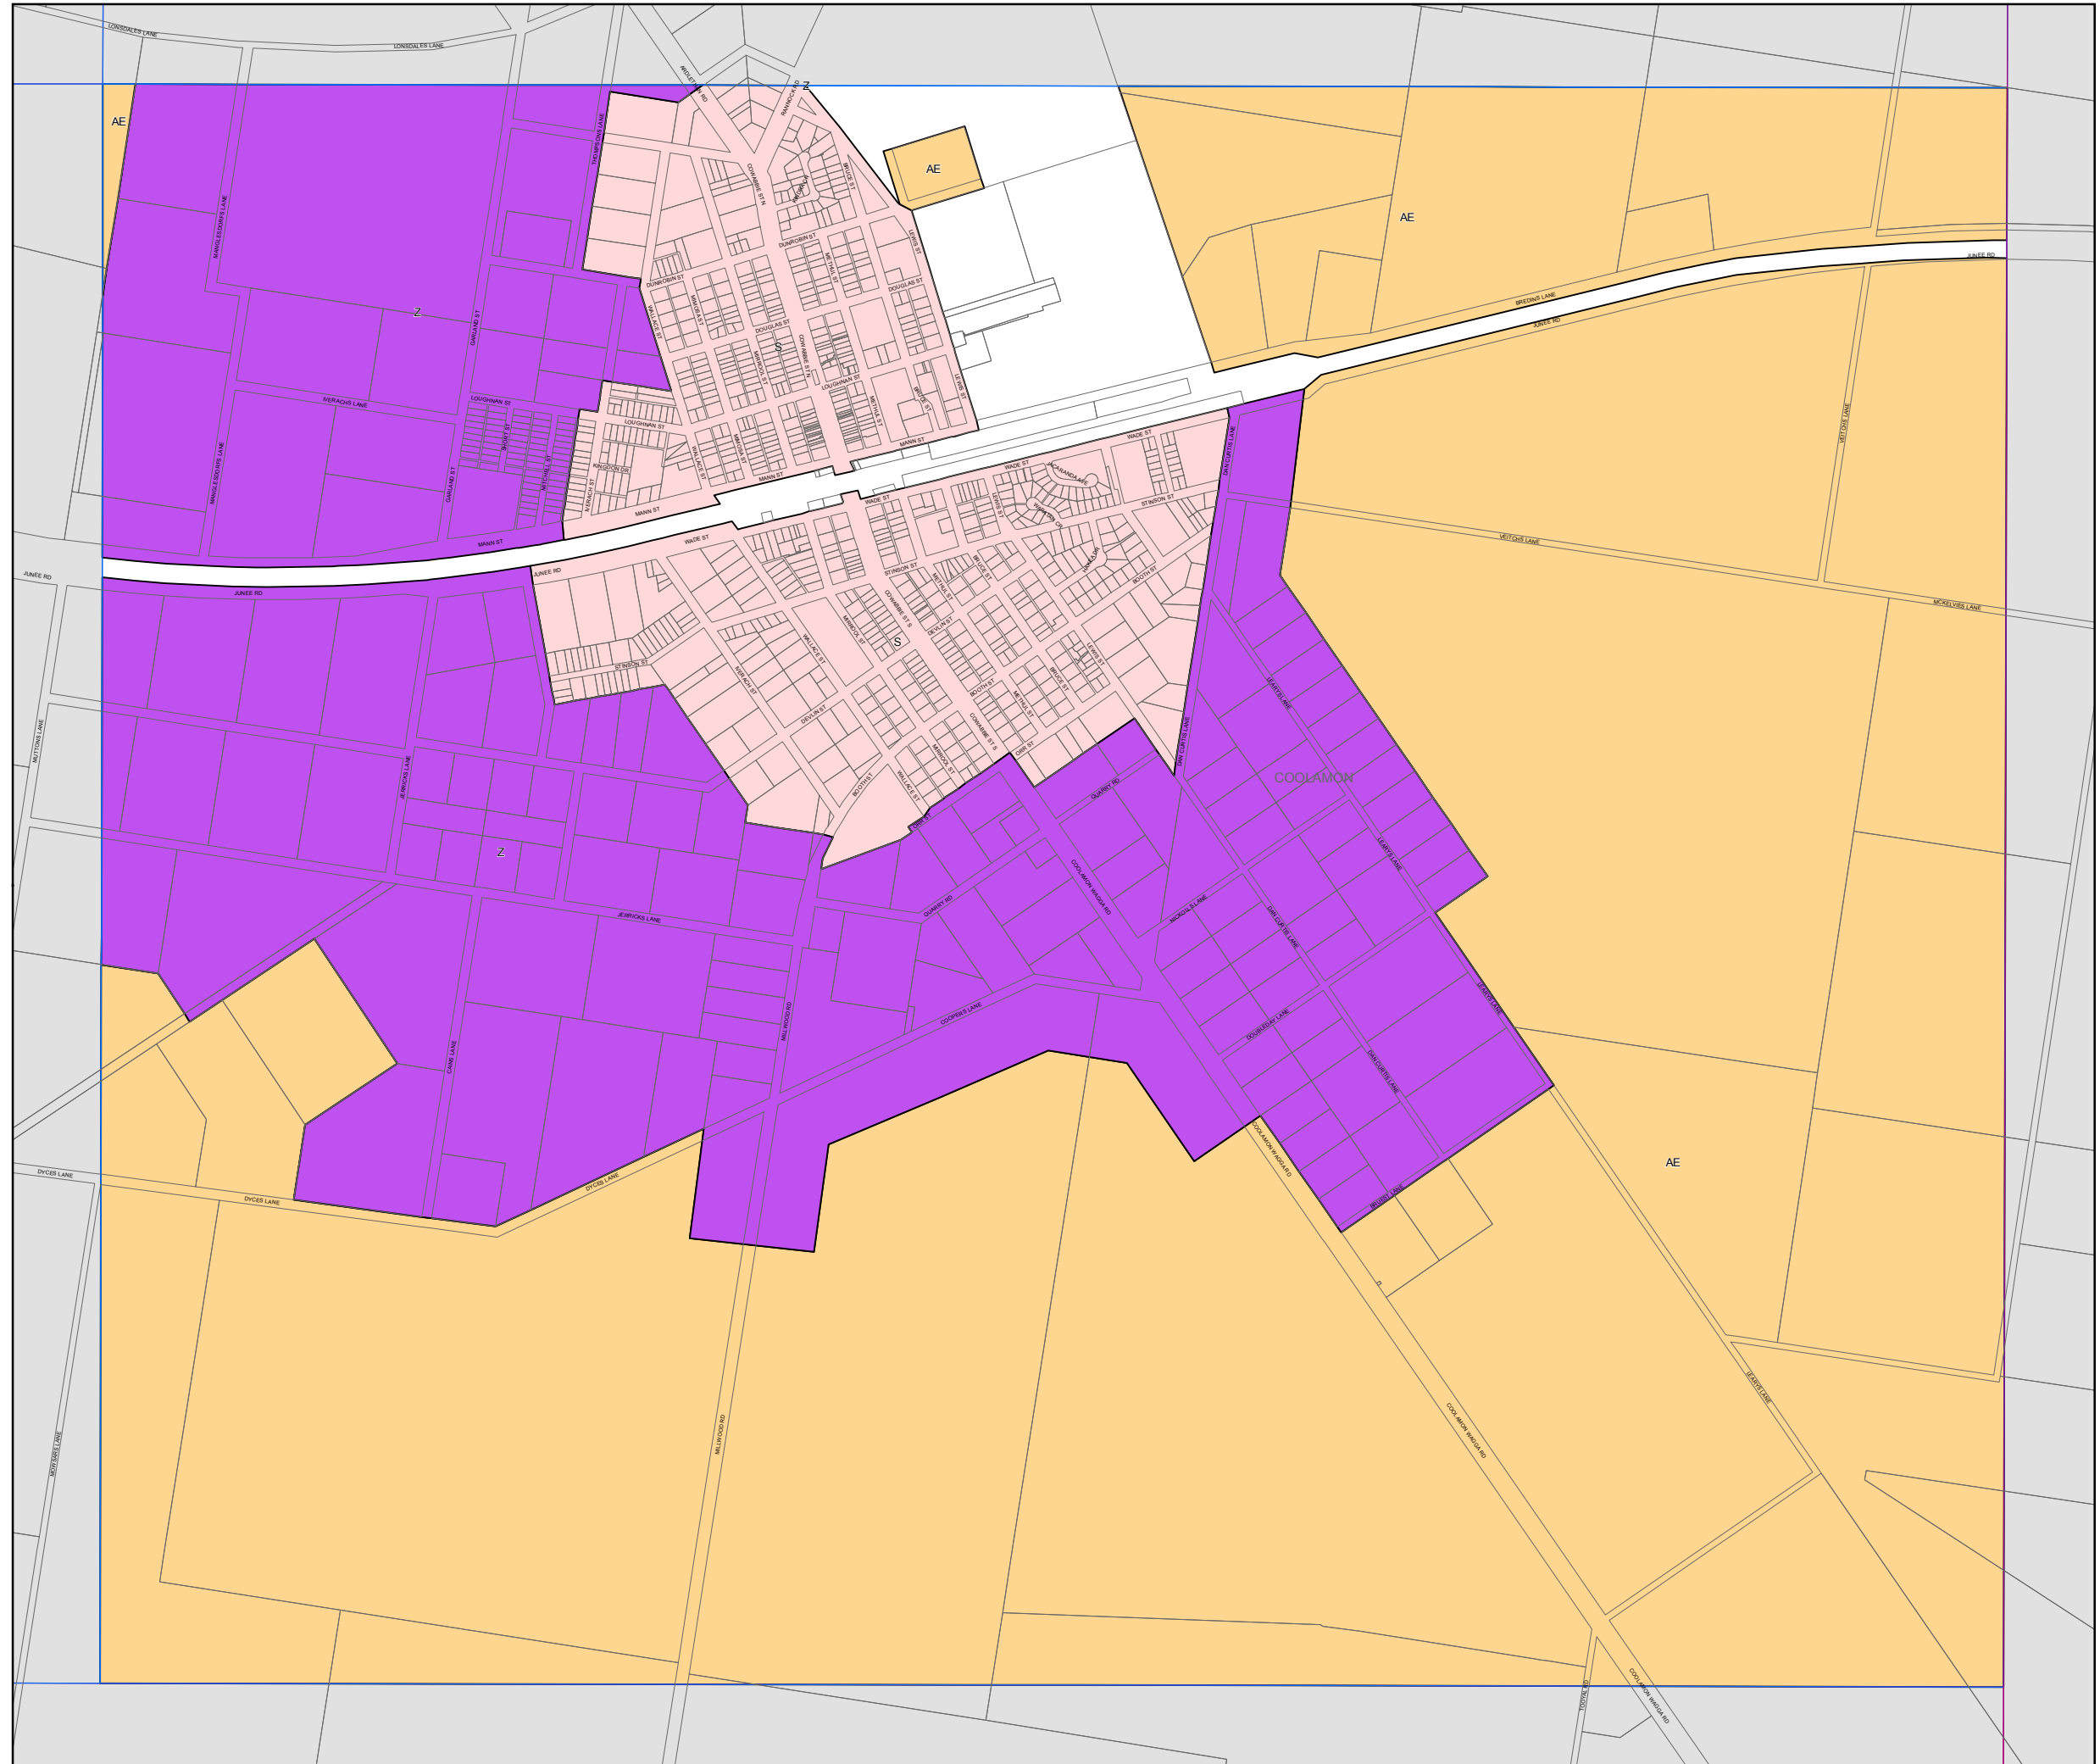

Coolamon Local Environmental Plan 2011

Lot Size Map - Sheet LSZ_003G

Minimum Lot Size (sq m)

- S 800
- Z 20000 (2 ha)
- AE 2000000 (200 ha)

Cadastre

- Cadastre 03/03/2009 © NSW LPMA

Scale: 1:20,000 @ A3

Projection: GDA 1994
MGA Zone 55

Map identification number:
2000_COM_LSZ_003G_020_20110128