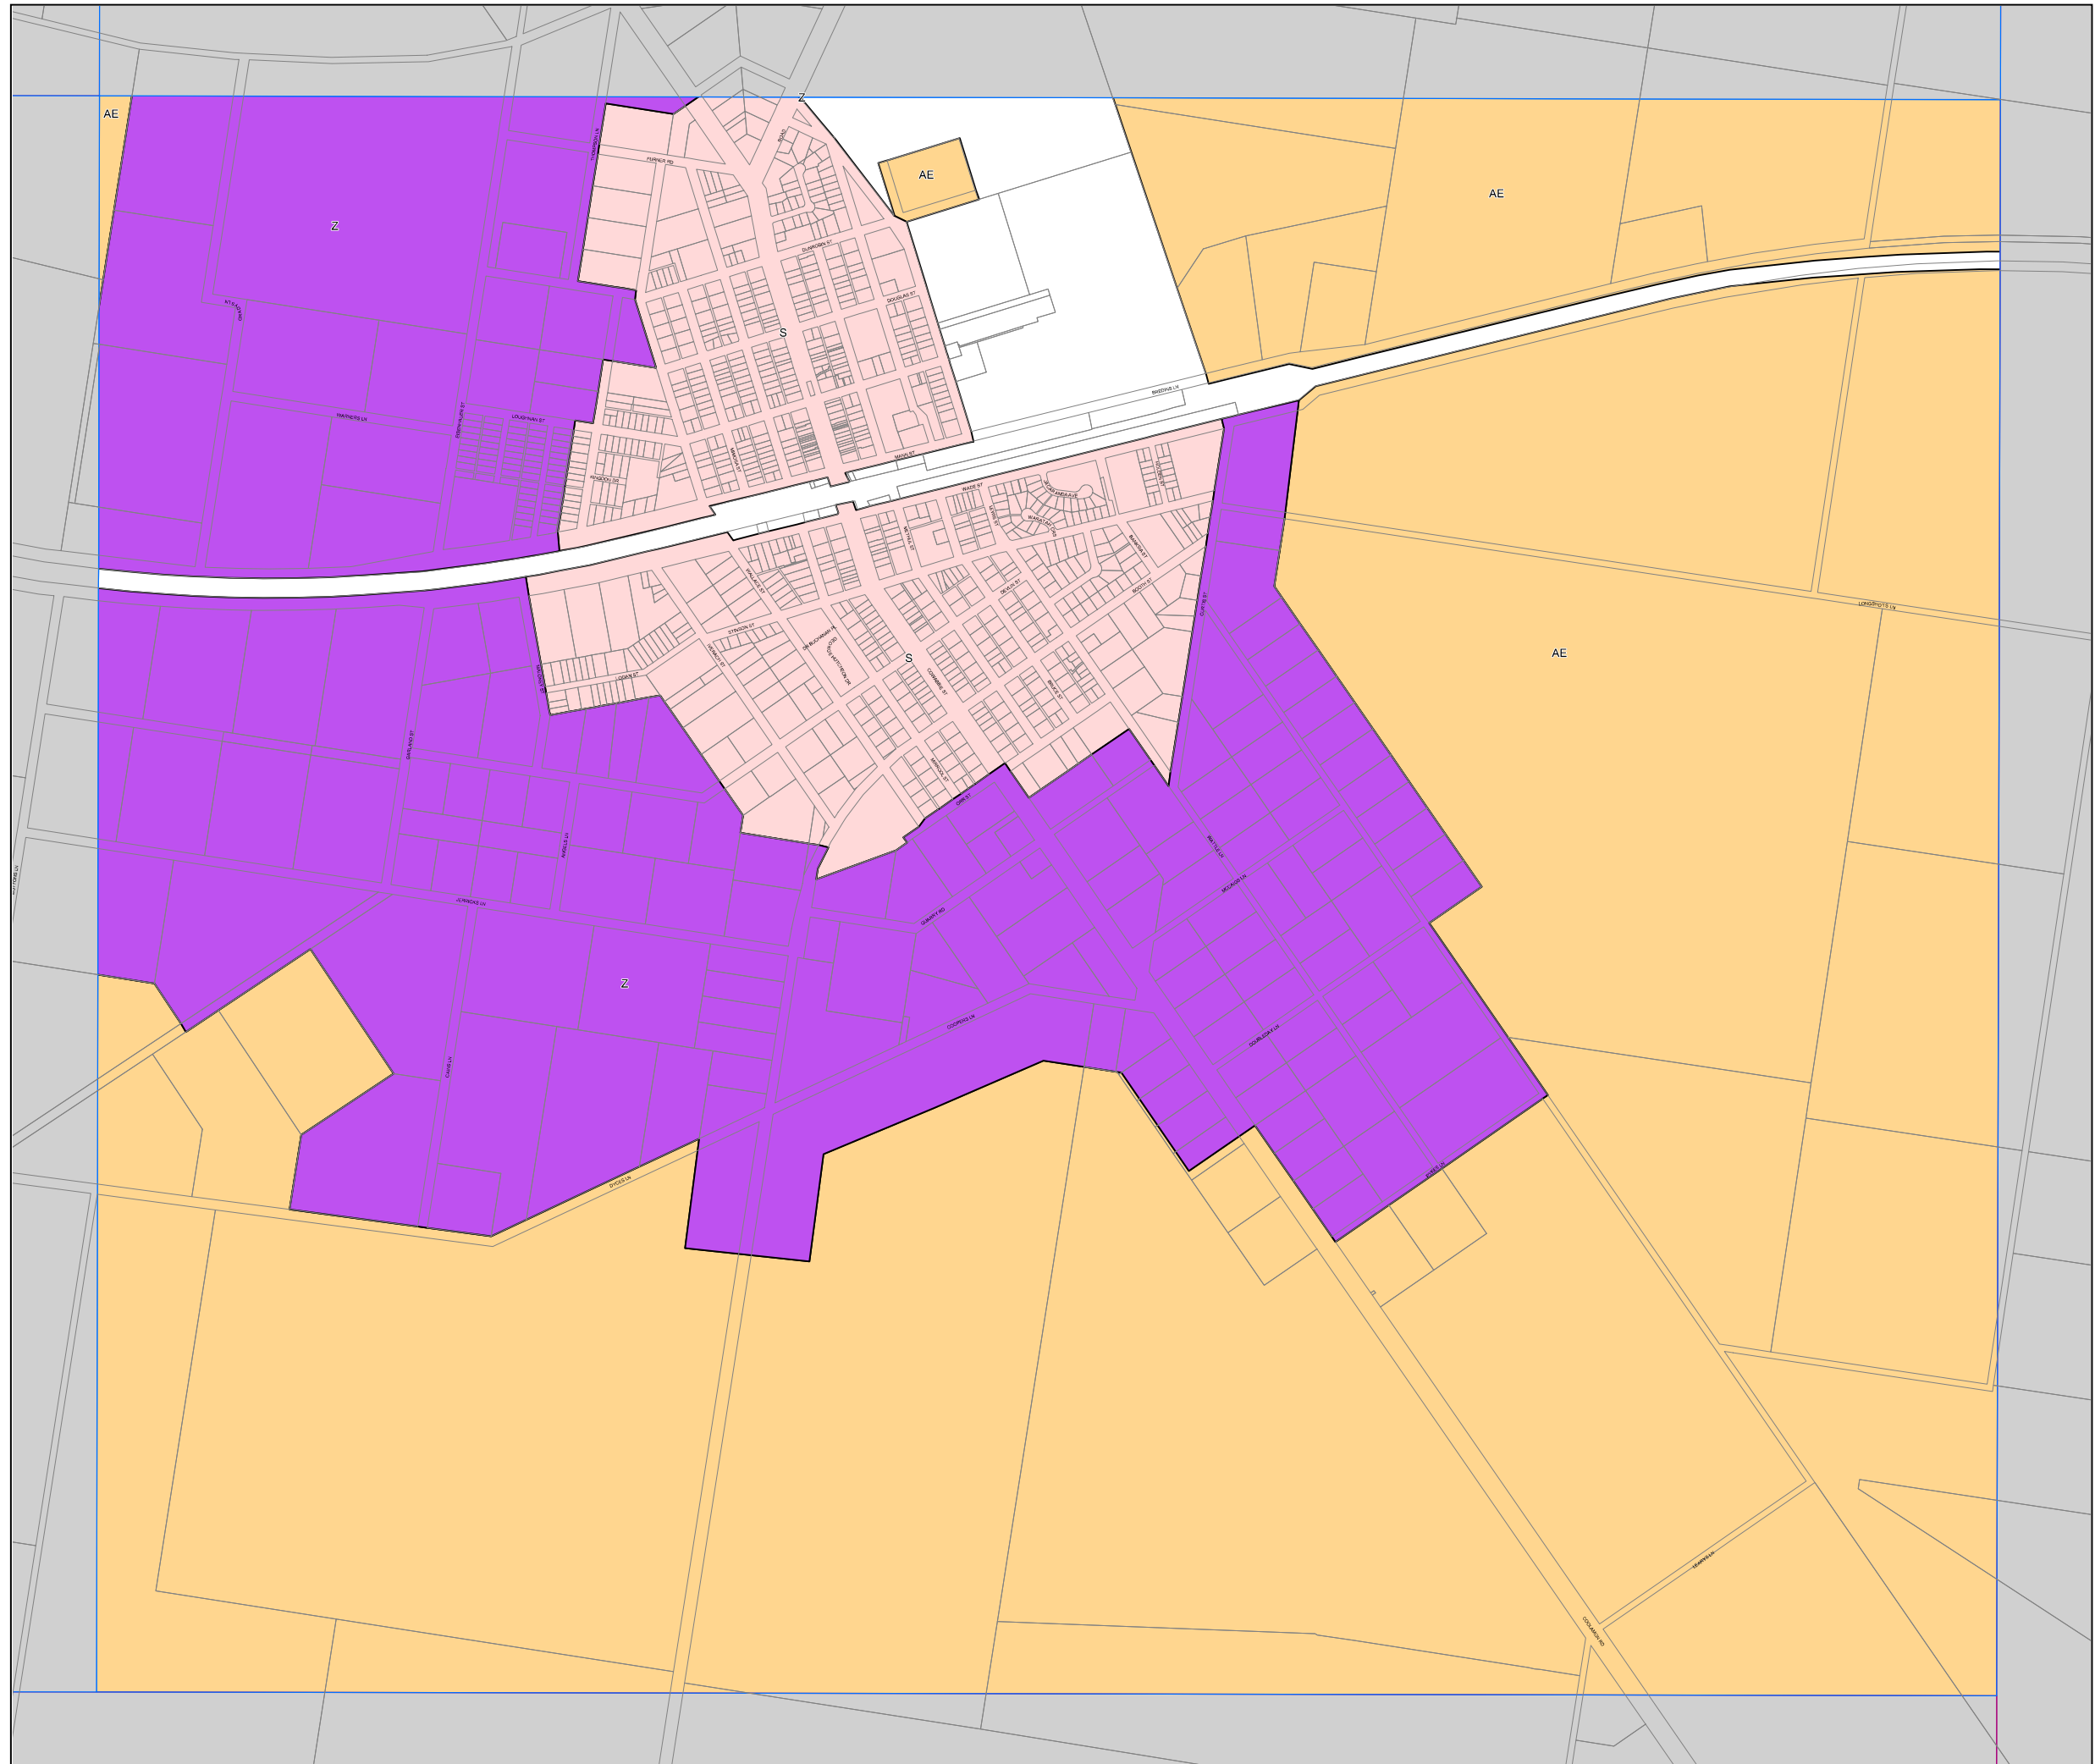

Coolamon Local Environmental Plan 2011

Lot Size Map - Sheet LSZ_003G

Minimum Lot Sizes (sq m)

- S 800
- Z 20000 (2 ha)
- AE 2000000 (200 ha)

Cadastral

Cadastral 15/02/17 © Land & Property Information

Scale 1: 20,000 @ A3

Projection GDA 1994
Zone 55

Map Identification Number:
2000_COM_LSZ_003G_020_20170220