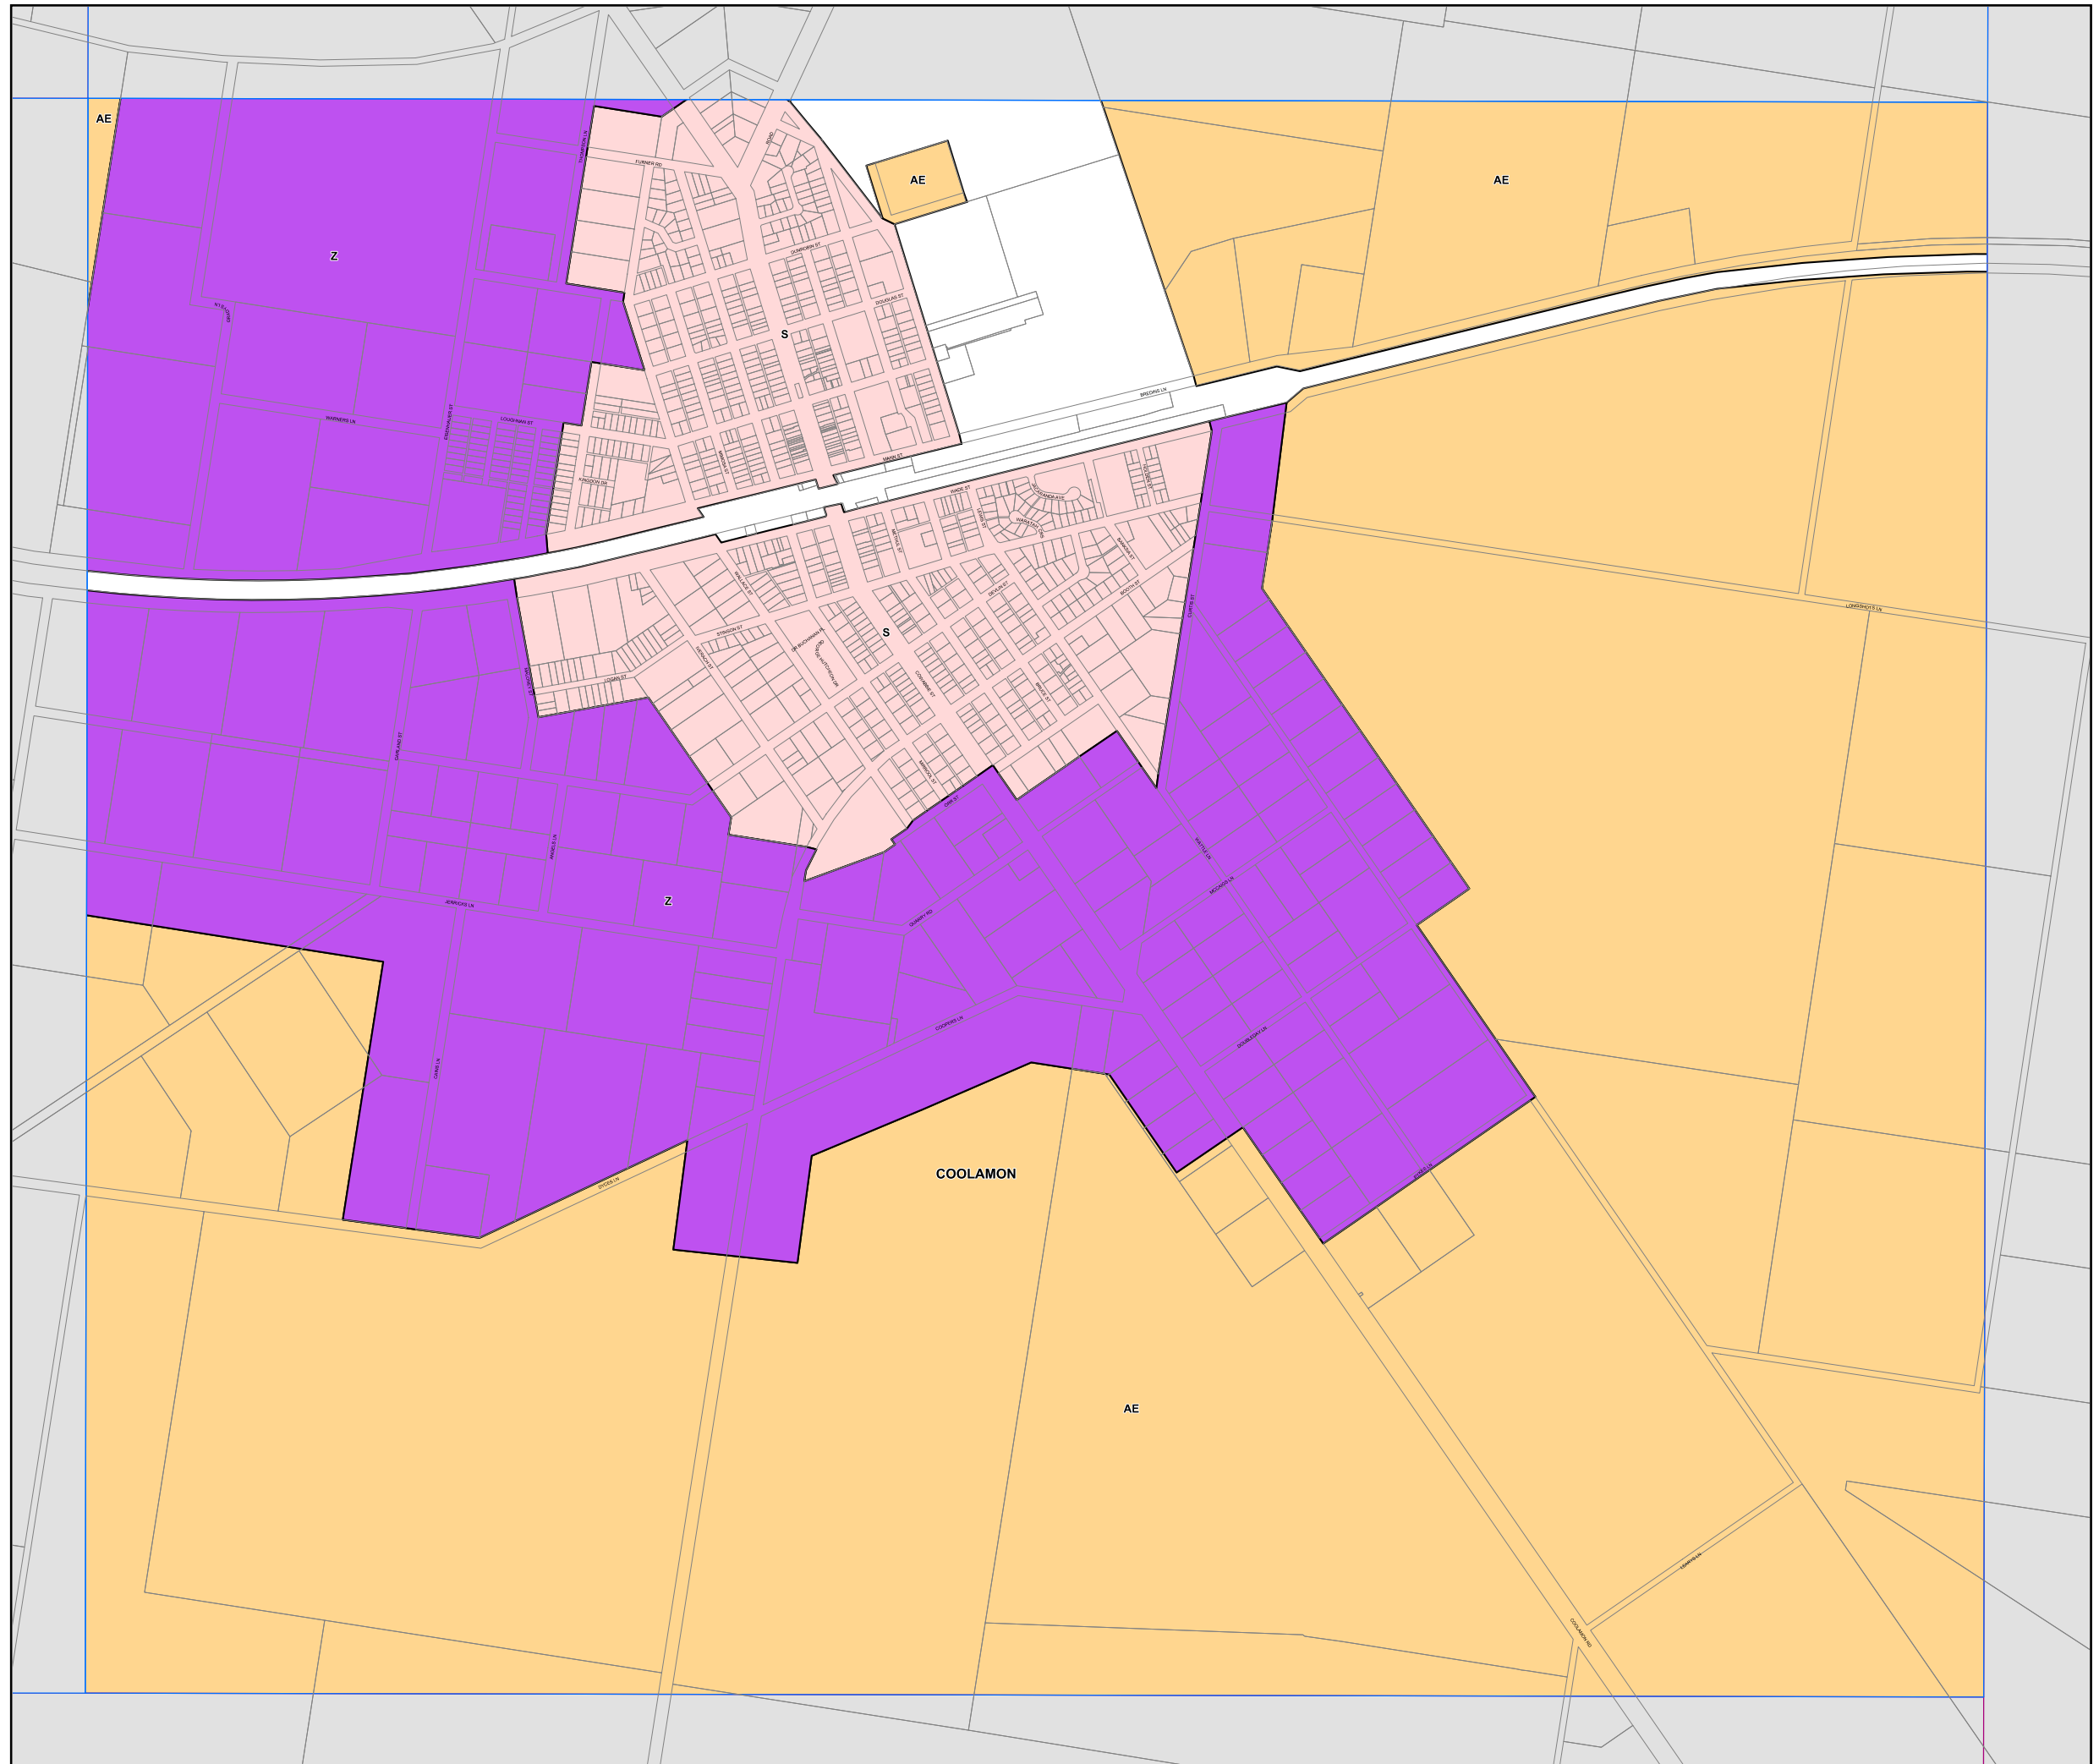

Coolamon Local Environmental Plan 2011

Lot Size Map - Sheet LSZ_003G

Minimum Lot Size (sq m)

- S 800
- Z 20000 (2 ha)
- AE 2000000 (200 ha)

Cadastre

Cadastre 30/04/2018 © Land & Property Information

Scale 1:20,000 @ A3

Projection GDA 1994
MGA Zone 55

Map Identification Number:
2000_COM_LSZ_003G_020_20180503