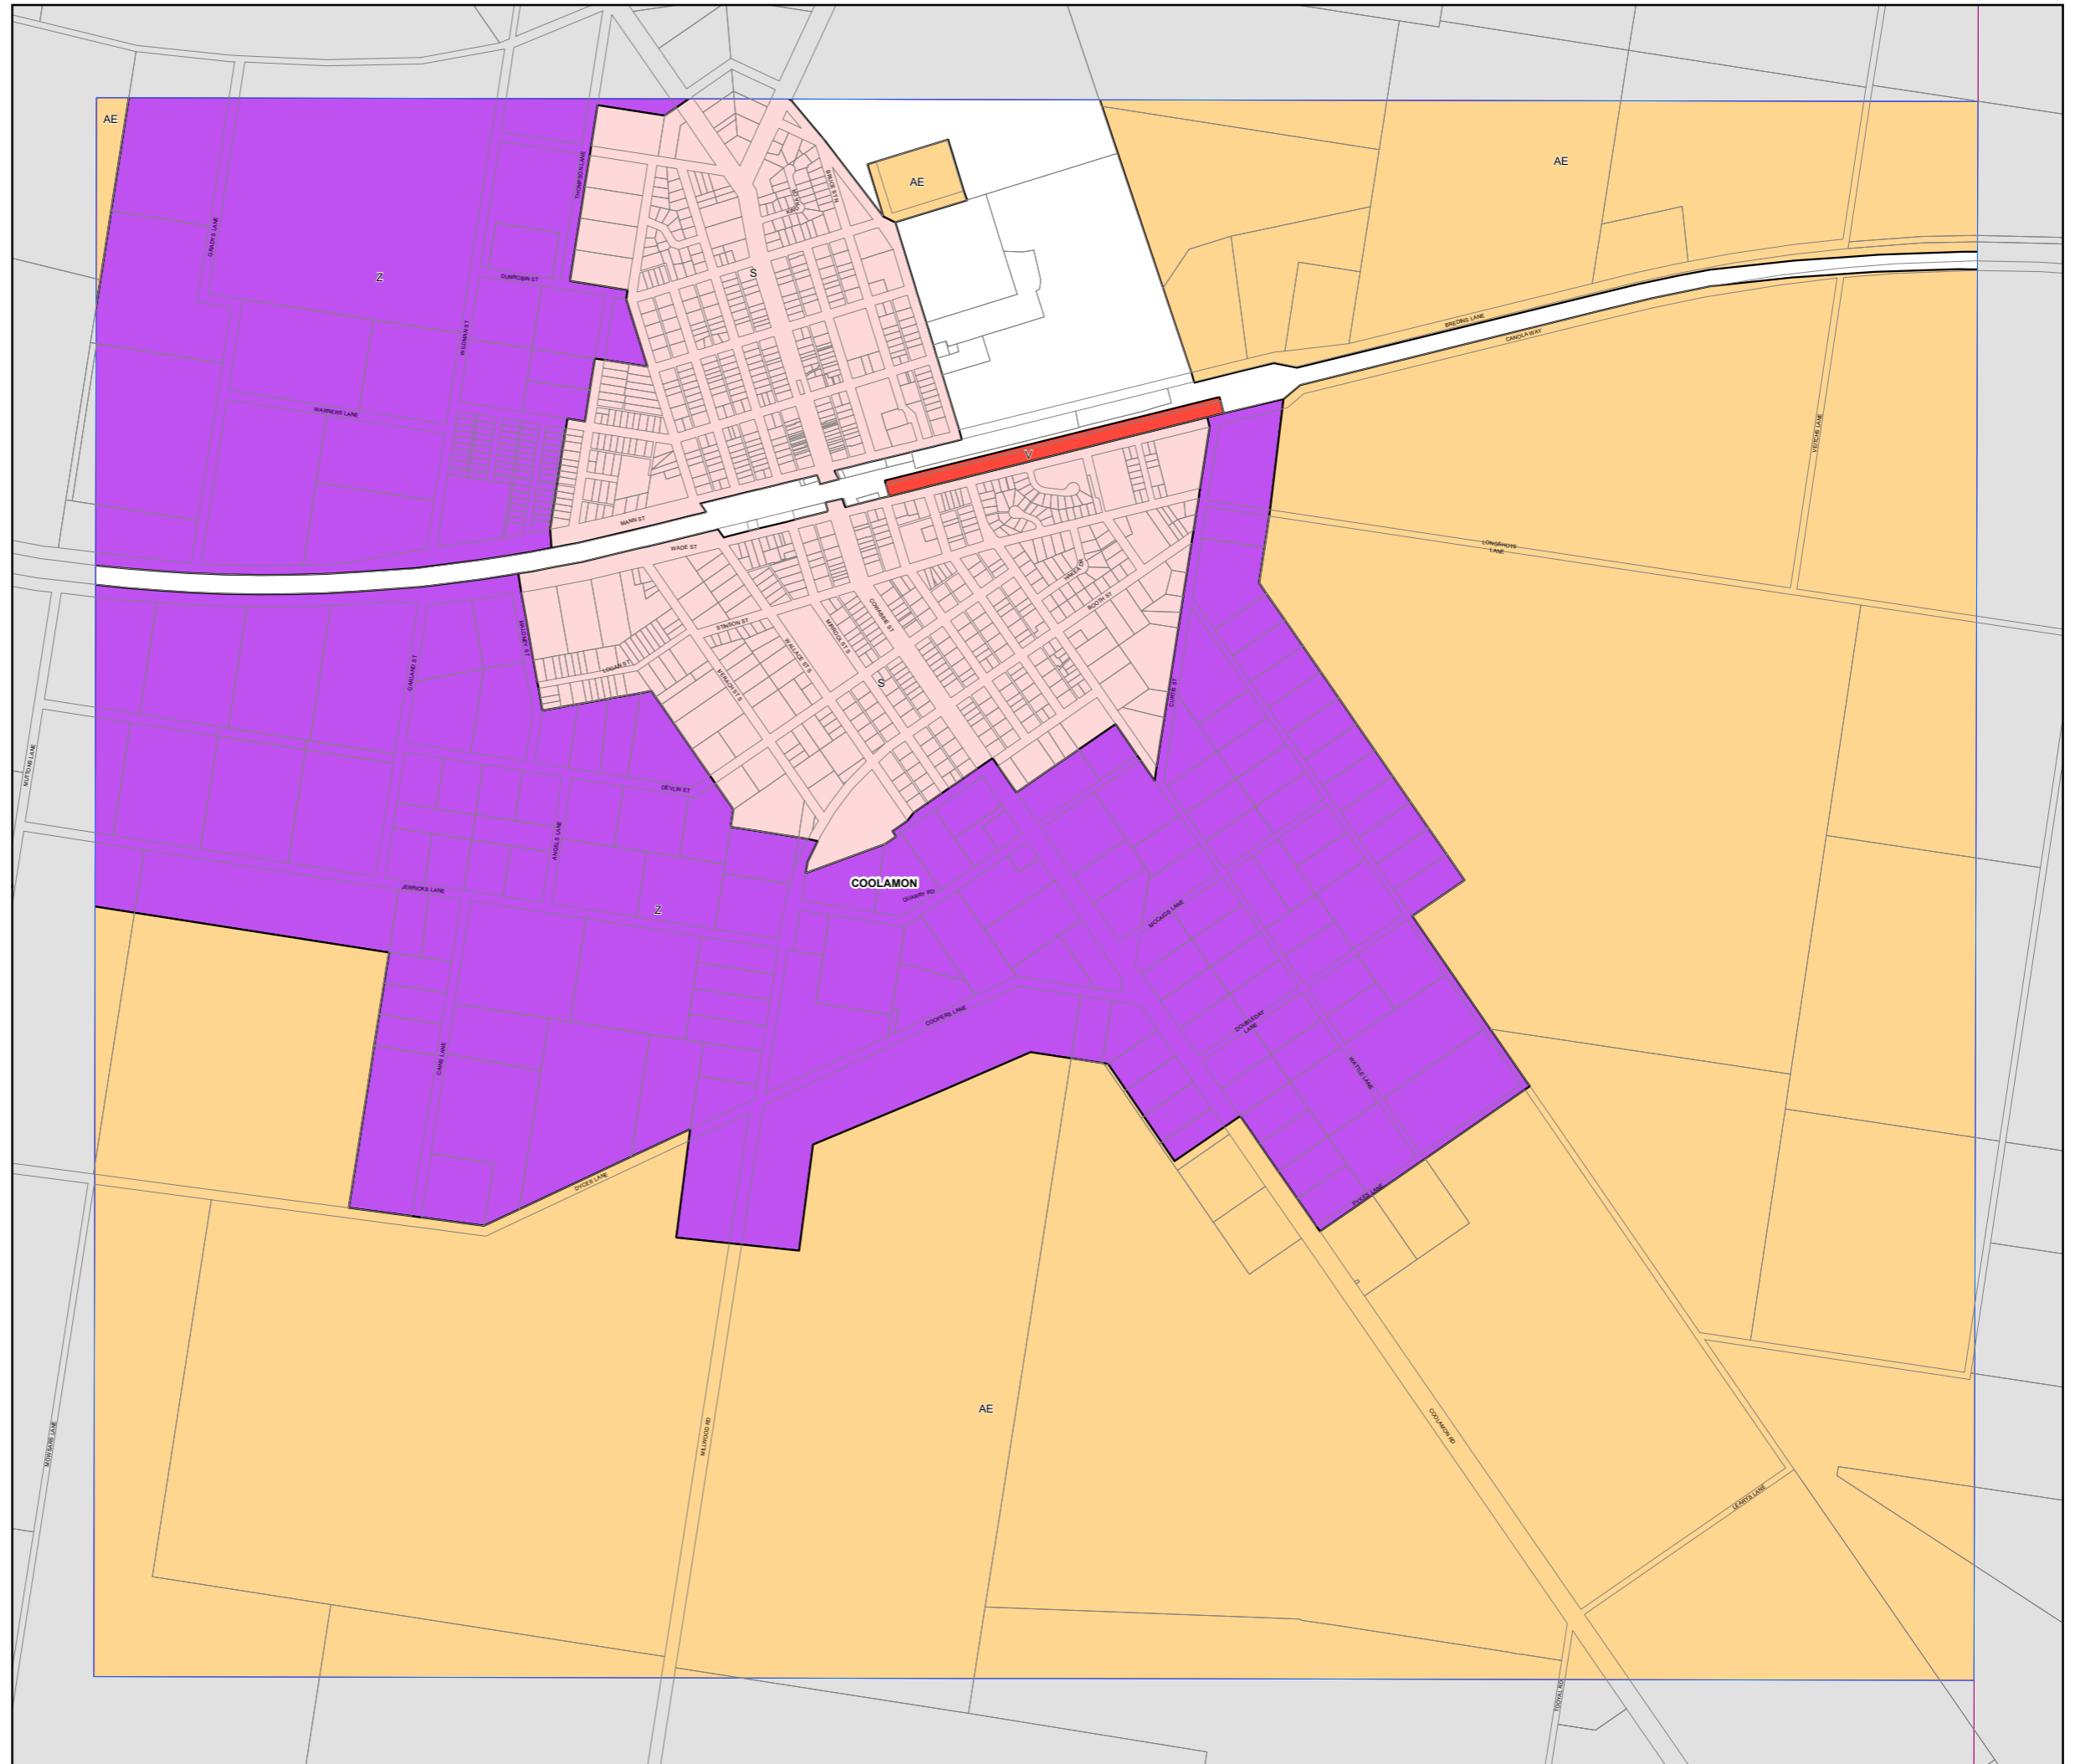

Coolamon Local Environmental Plan 2011

Lot Size Map - Sheet LSZ_003G

Minimum Lot Size (sq m)

- S 800
- V 2000
- Z 20000 (2 ha)
- AE 2000000 (200 ha)

Cadastre

Cadastre 30/04/2020 © Land and Property Information (LPI)

Projection: GDA 1994
MGA Zone 55

Map Identification Number: 2000_COM_LSZ_003G_020_20200430