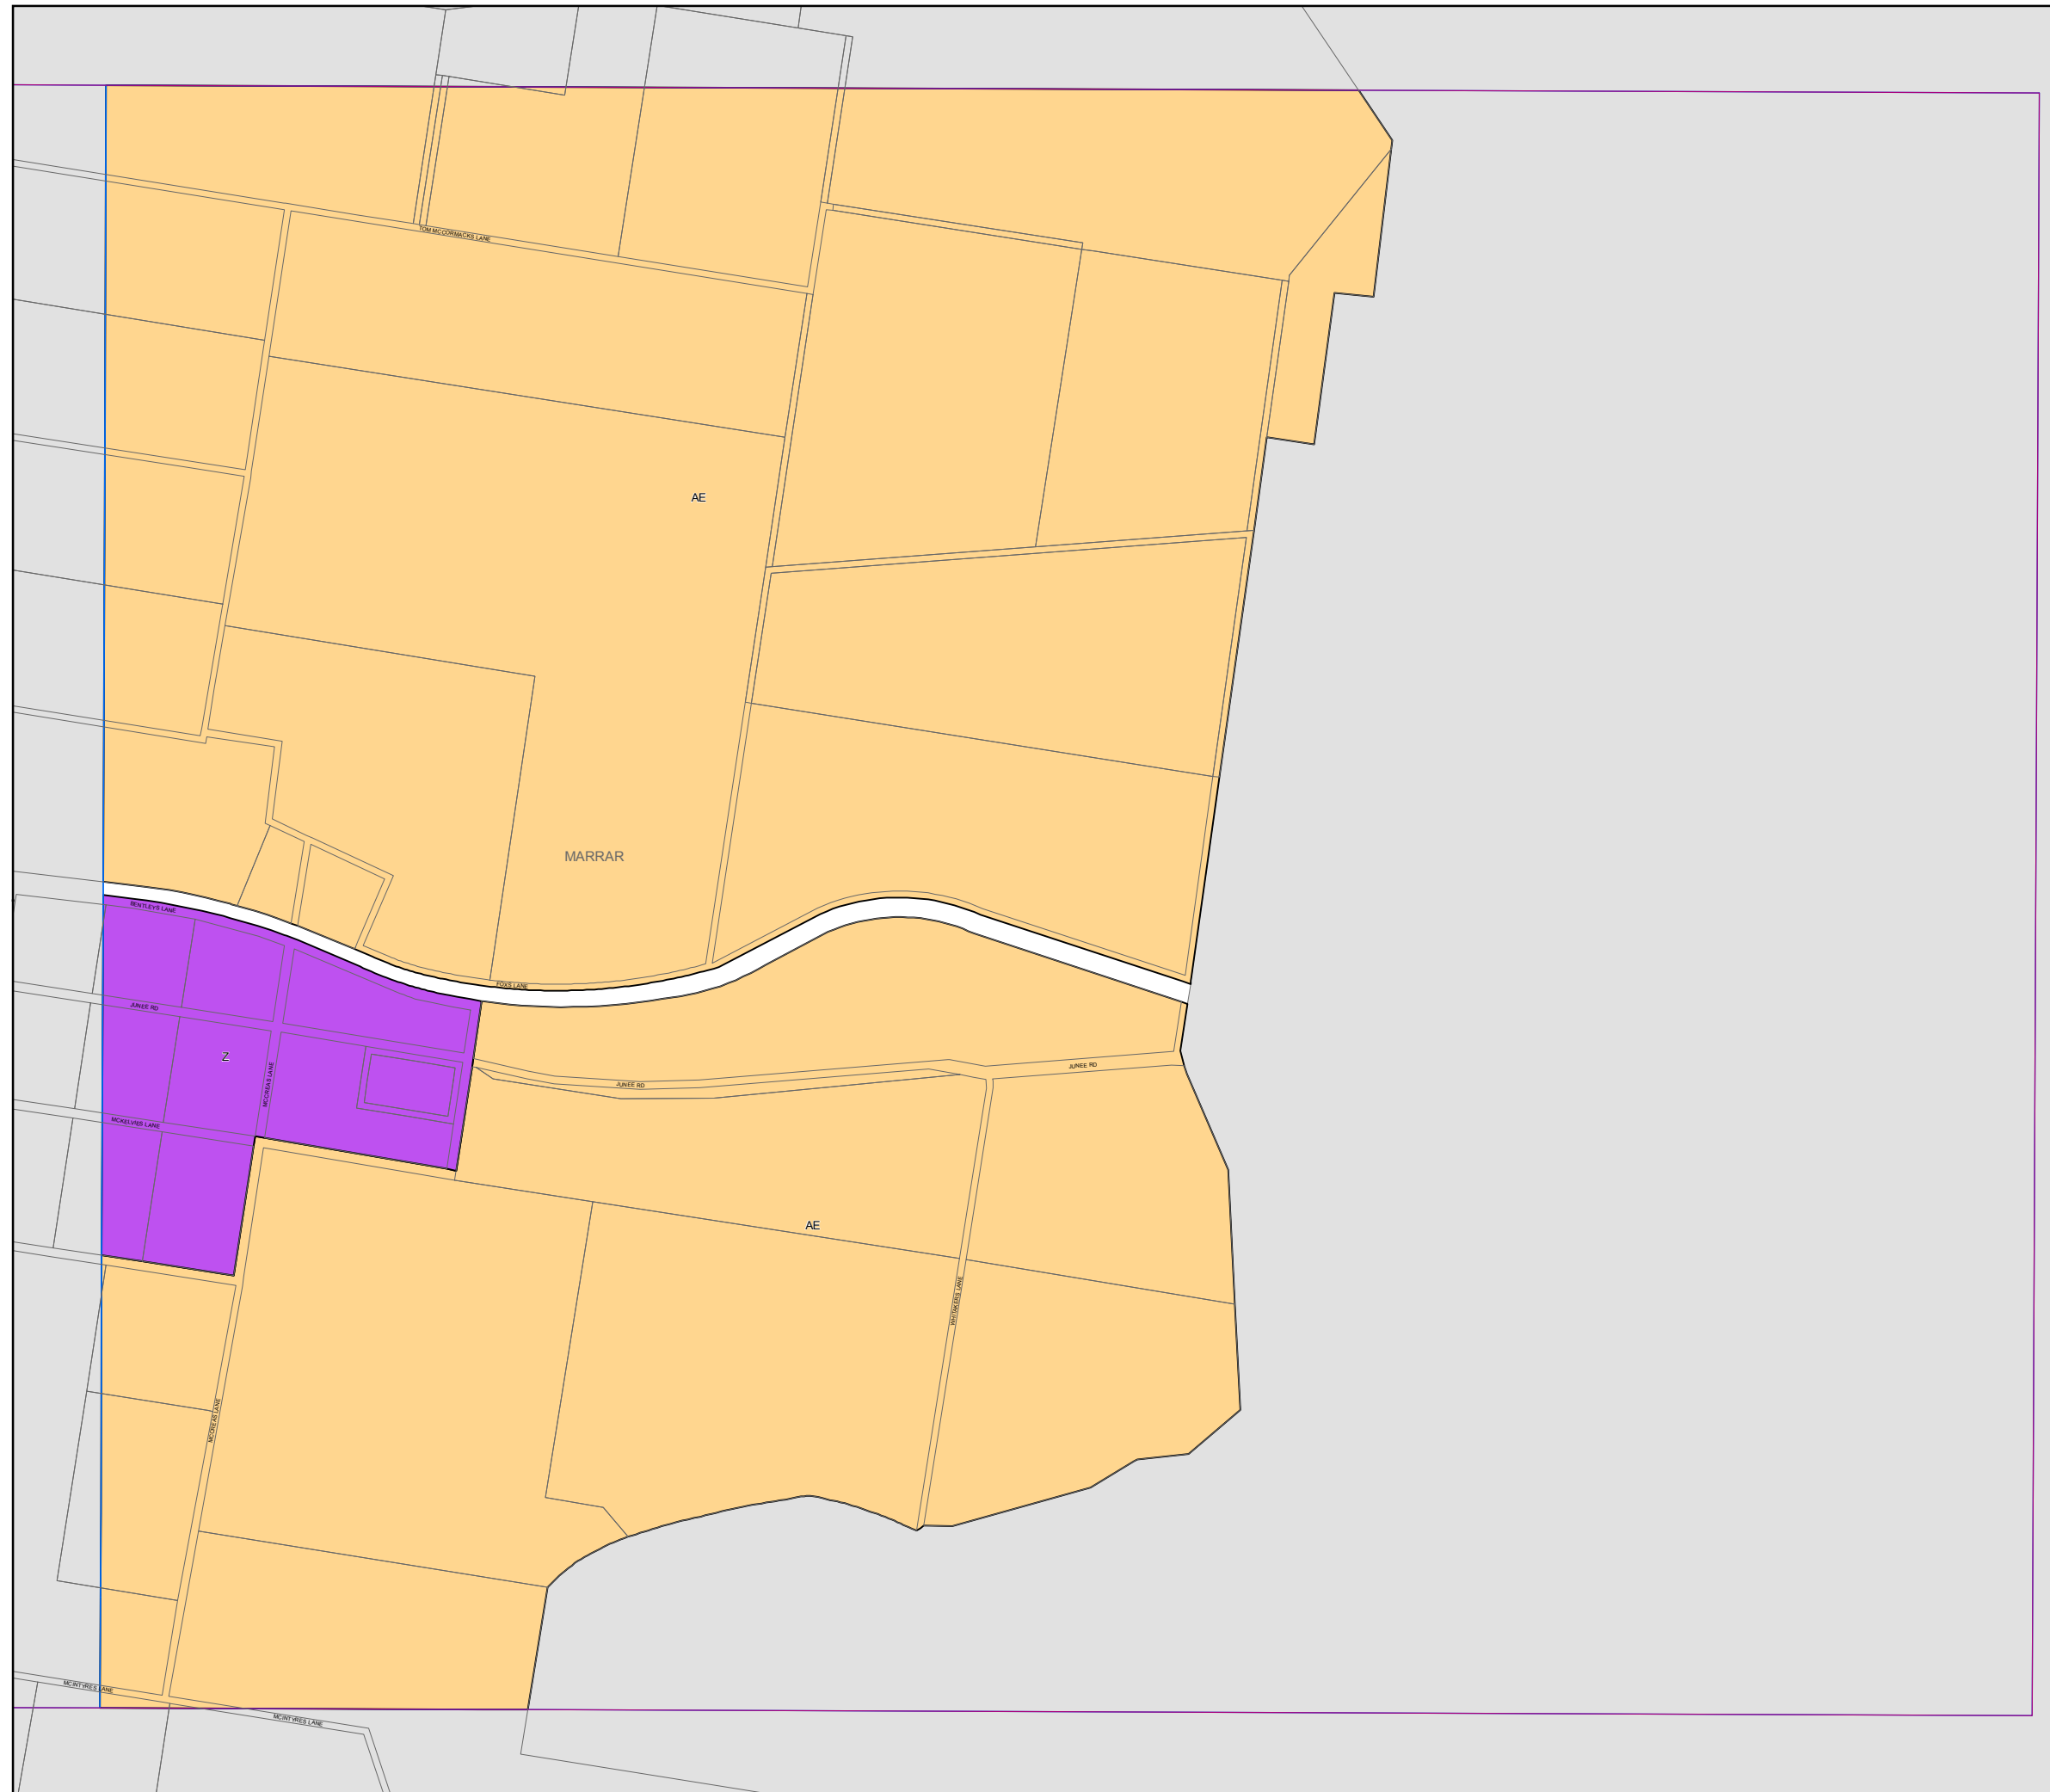

## Lot Size Map - Sheet LSZ\_005B

### Minimum Lot Size (sq m)

- S 800
- Z 20000 (2 ha)
- AE 2000000 (200 ha)

### Cadastral

Cadastral 03/03/2009 © NSW LPMA

0 100 200 400 600 800 Metres

Scale: 1:20,000 @ A3

Projection: GDA 1994  
MGA Zone 55

Map identification number:  
2000\_COM\_LSZ\_005B\_020\_20110128