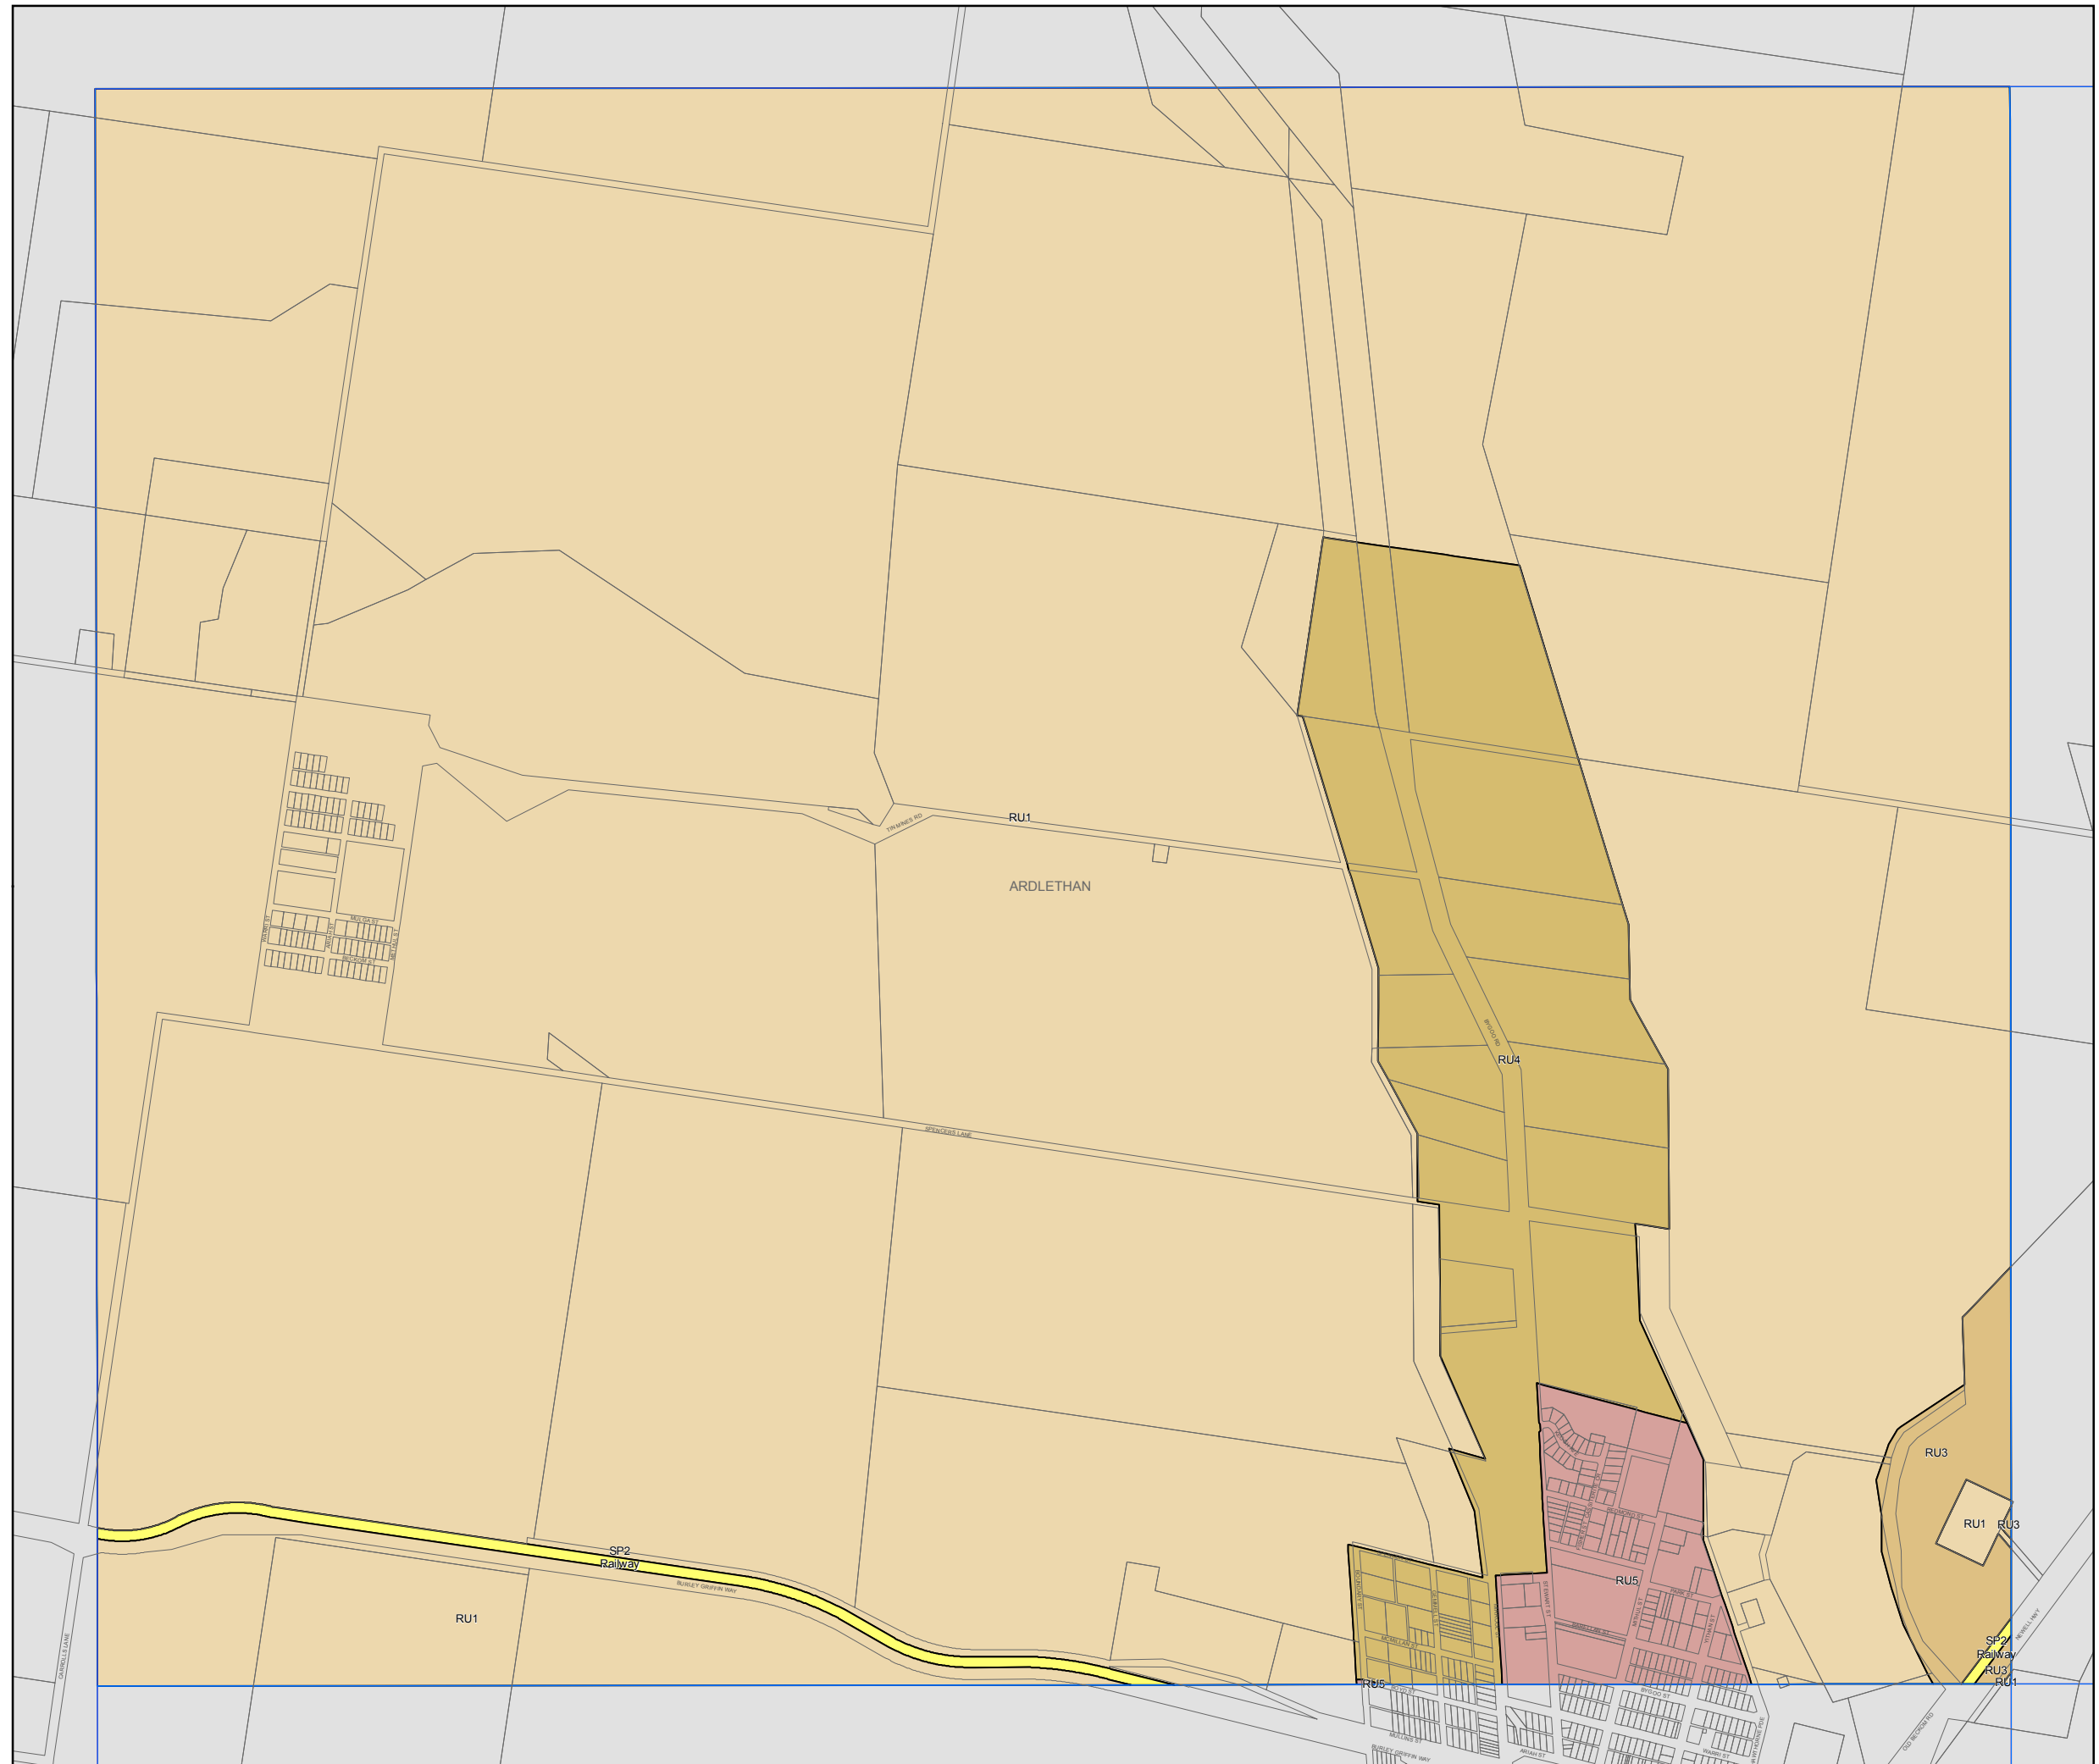

Coolamon Local Environmental Plan 2011

Land Zoning Map - Sheet LZN_001A

Zone

- RE1 Public Recreation
- RU1 Primary Production
- RU3 Forestry
- RU4 Rural Small Holdings
- RU5 Village
- SP2 Infrastructure

Cadastre

Cadastre 03/03/2009 © NSW LPMA

Projection: GDA 1994
MGA Zone 55

Map identification number:
2000_COM_LZN_001A_020_20110128