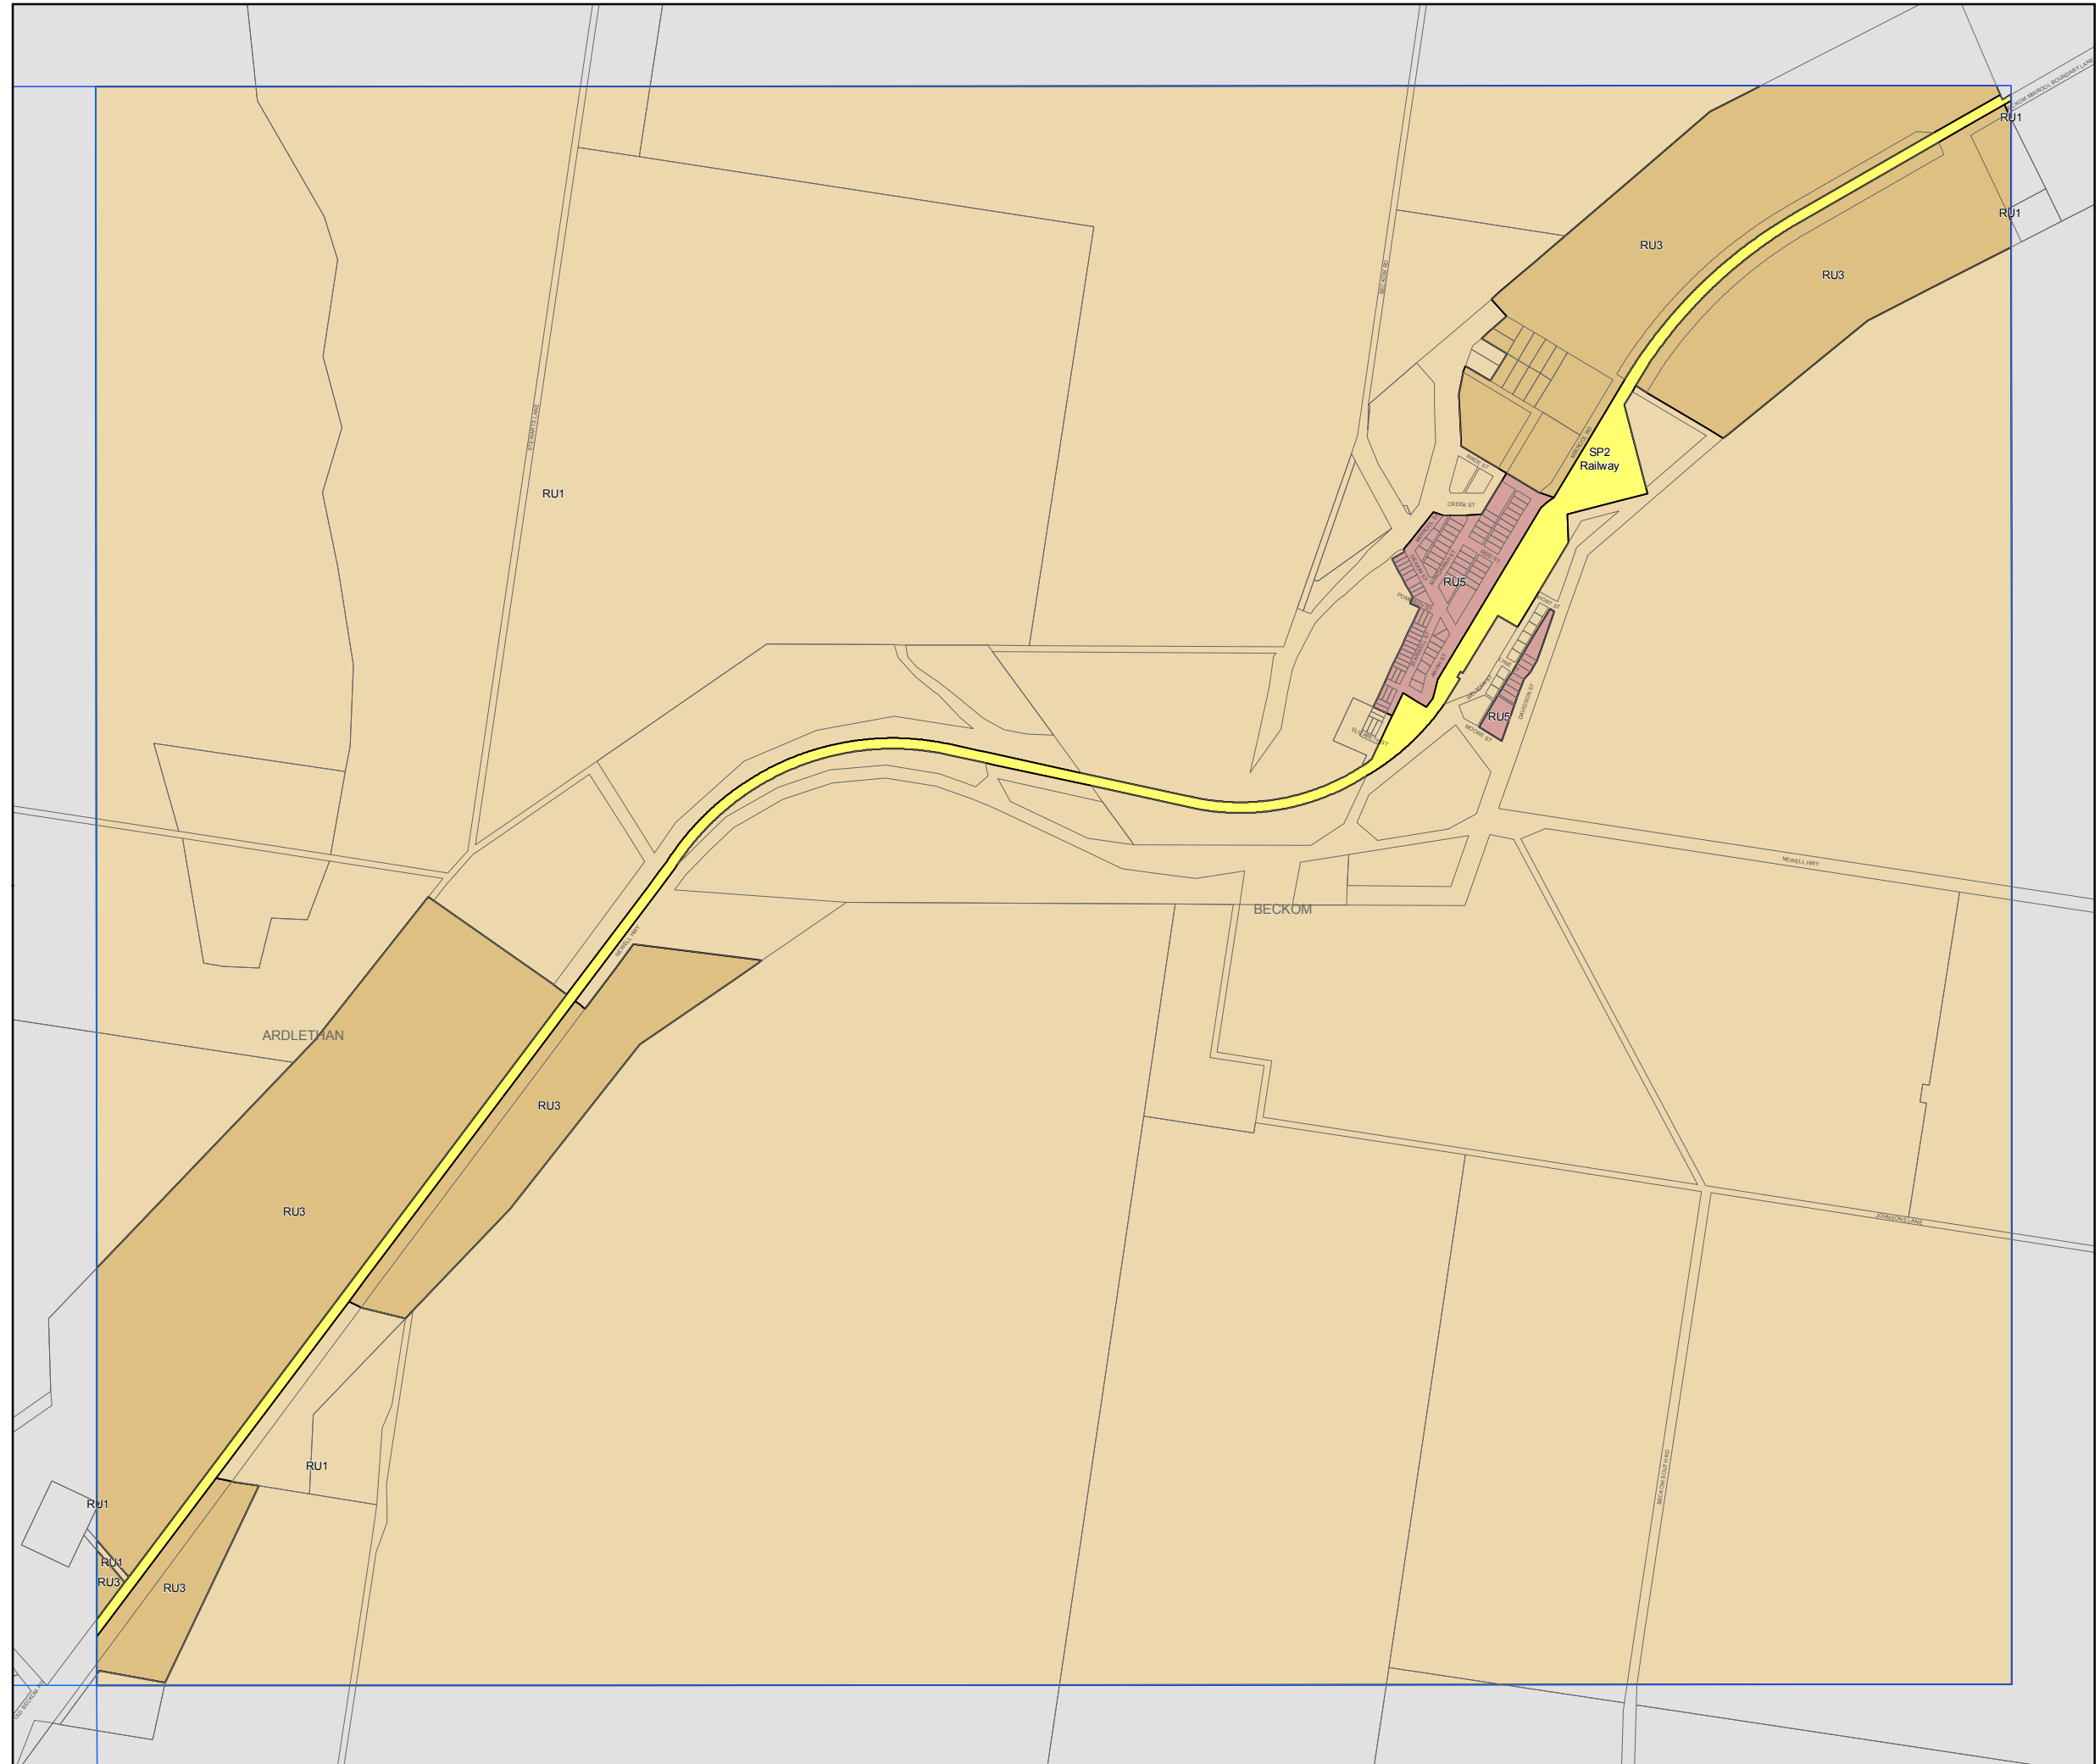

Coolamon Local Environmental Plan 2011

Land Zoning Map - Sheet LZN_001C

Zone

- RE1 Public Recreation
- RU1 Primary Production
- RU3 Forestry
- RU4 Rural Small Holdings
- RU5 Village
- SP2 Infrastructure

Cadastre

Cadastre 03/03/2009 © NSW LPMA

Scale: 1:20,000 @ A3

Projection: GDA 1994
MGA Zone 55

Map identification number:
2000_COM_LZN_001C_020_20110128