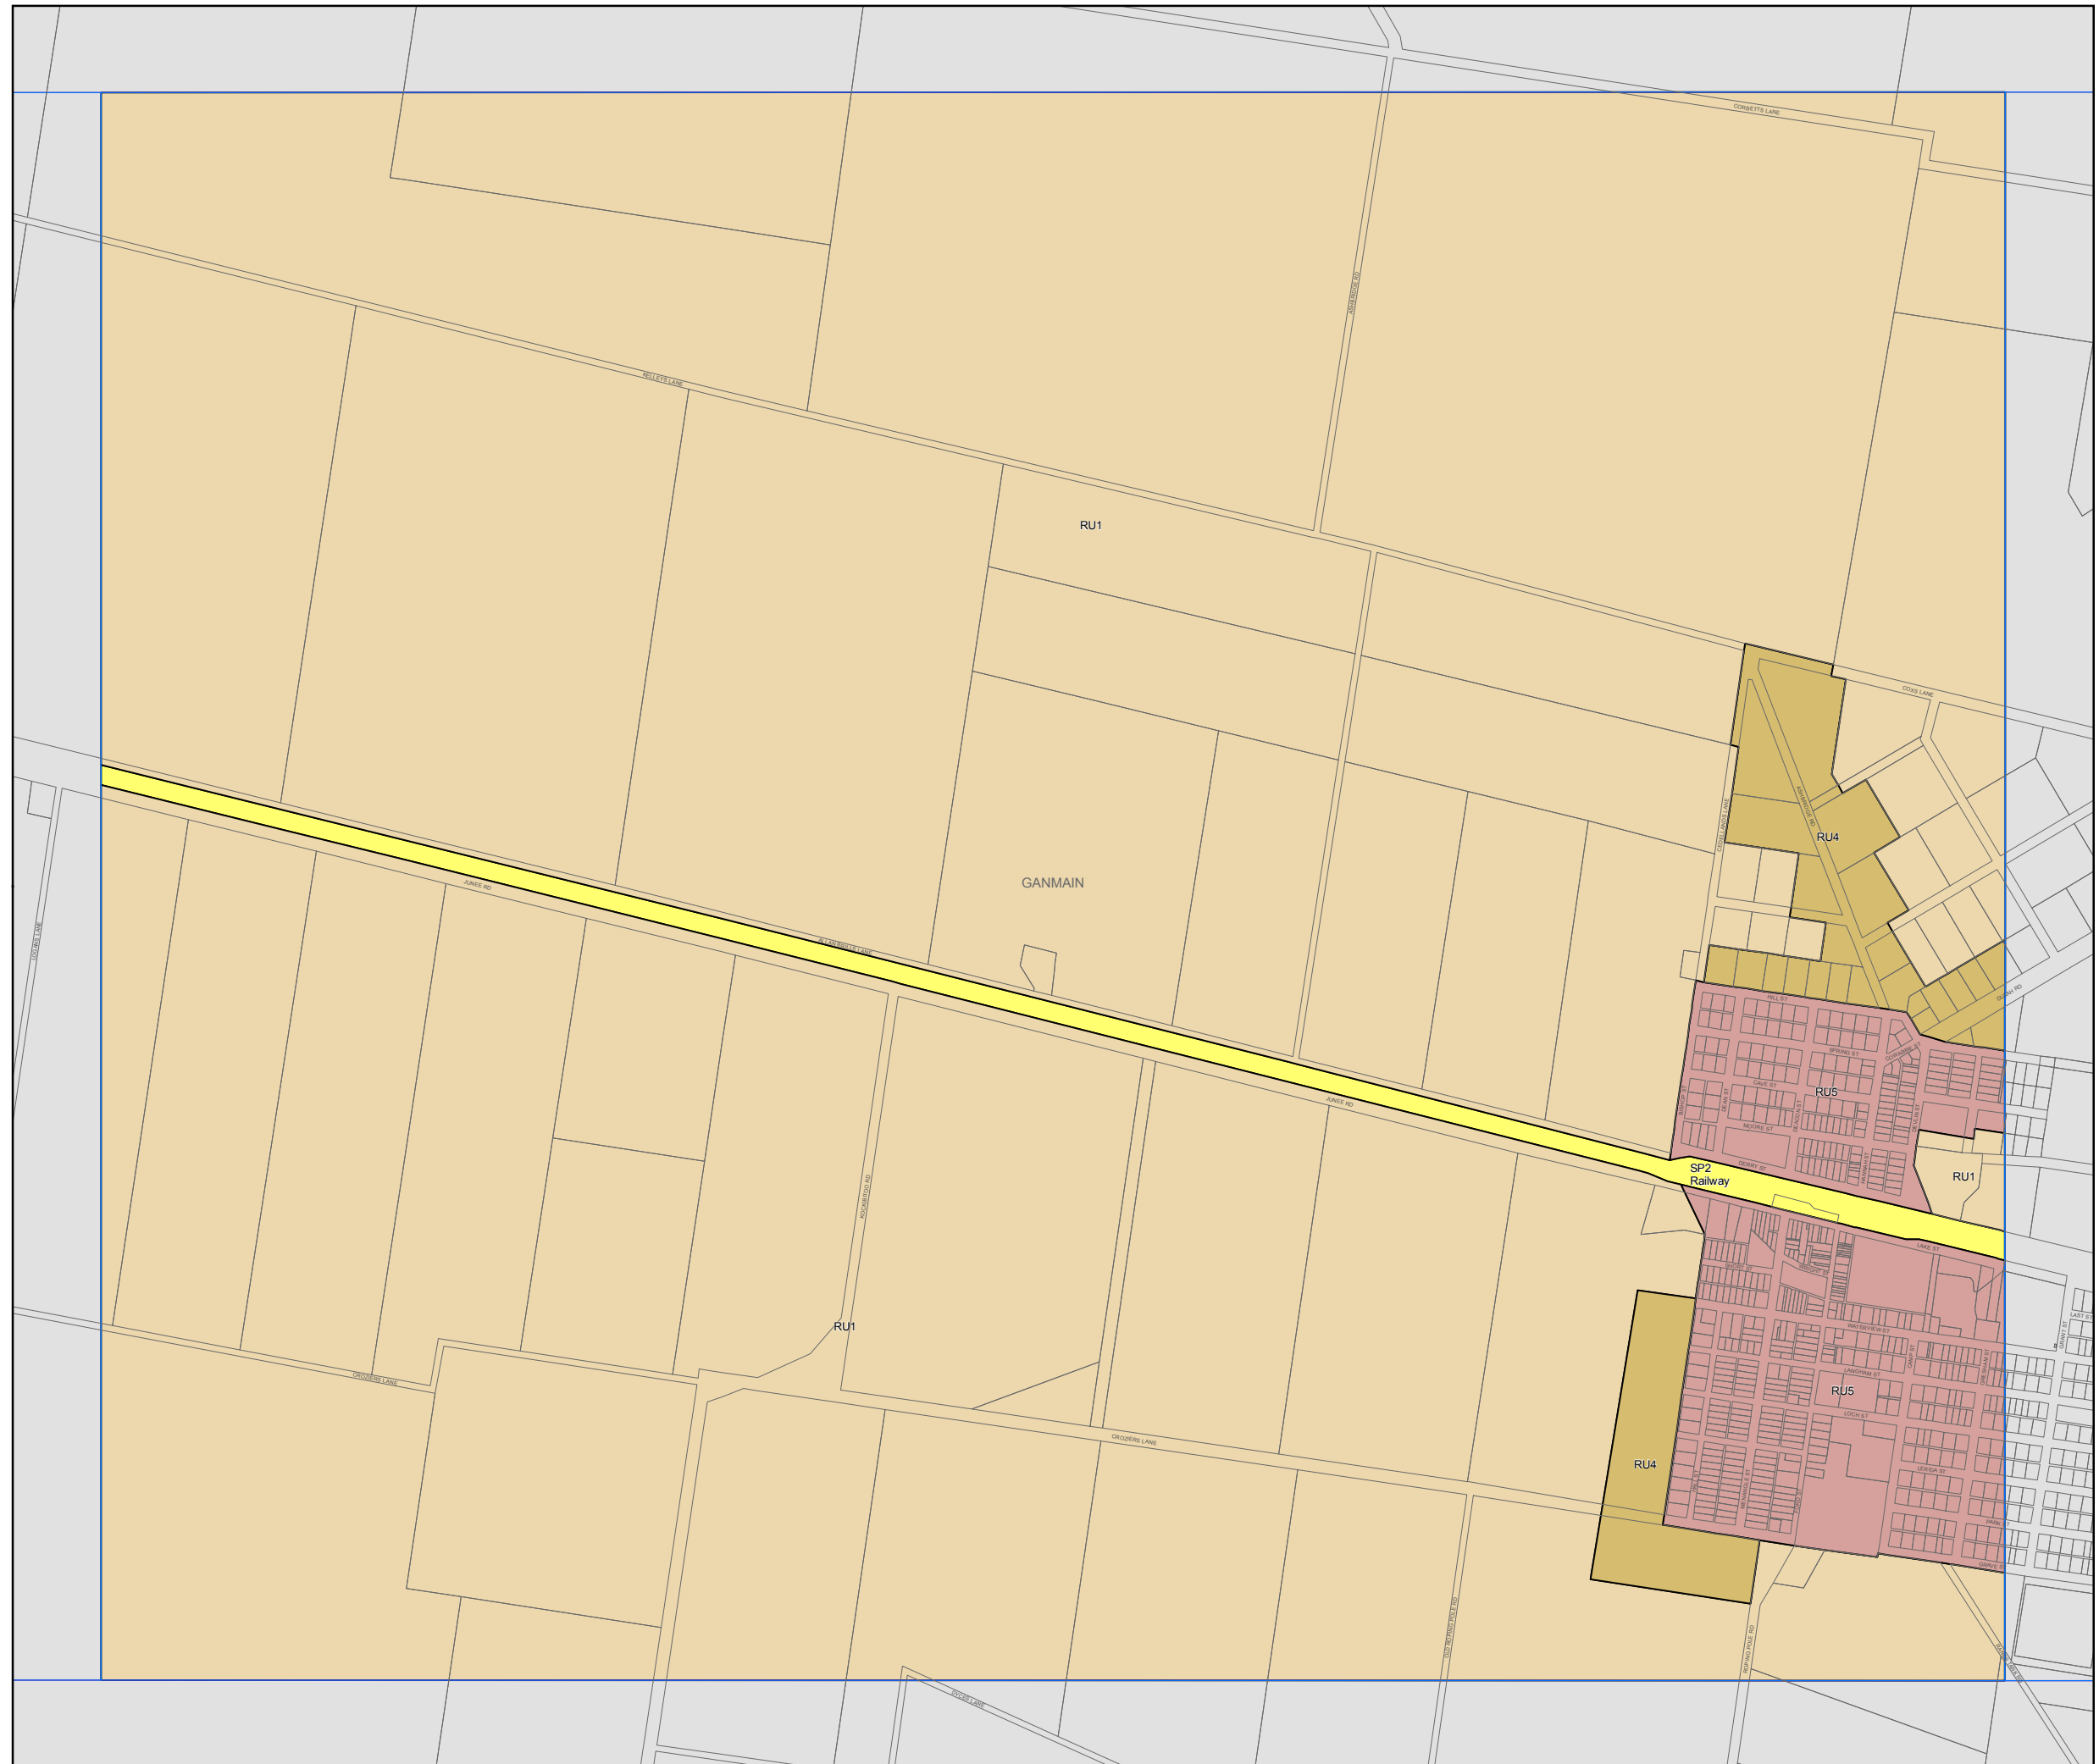

Coolamon Local Environmental Plan 2011

Land Zoning Map - Sheet LZN_003C

Zone

- RE1 Public Recreation
- RU1 Primary Production
- RU3 Forestry
- RU4 Rural Small Holdings
- RU5 Village
- SP2 Infrastructure

Cadastre

Cadastre 03/03/2009 © NSW LPMA

Projection: GDA 1994
MGA Zone 55

Map identification number:
2000_COM_LZN_003C_020_20110128