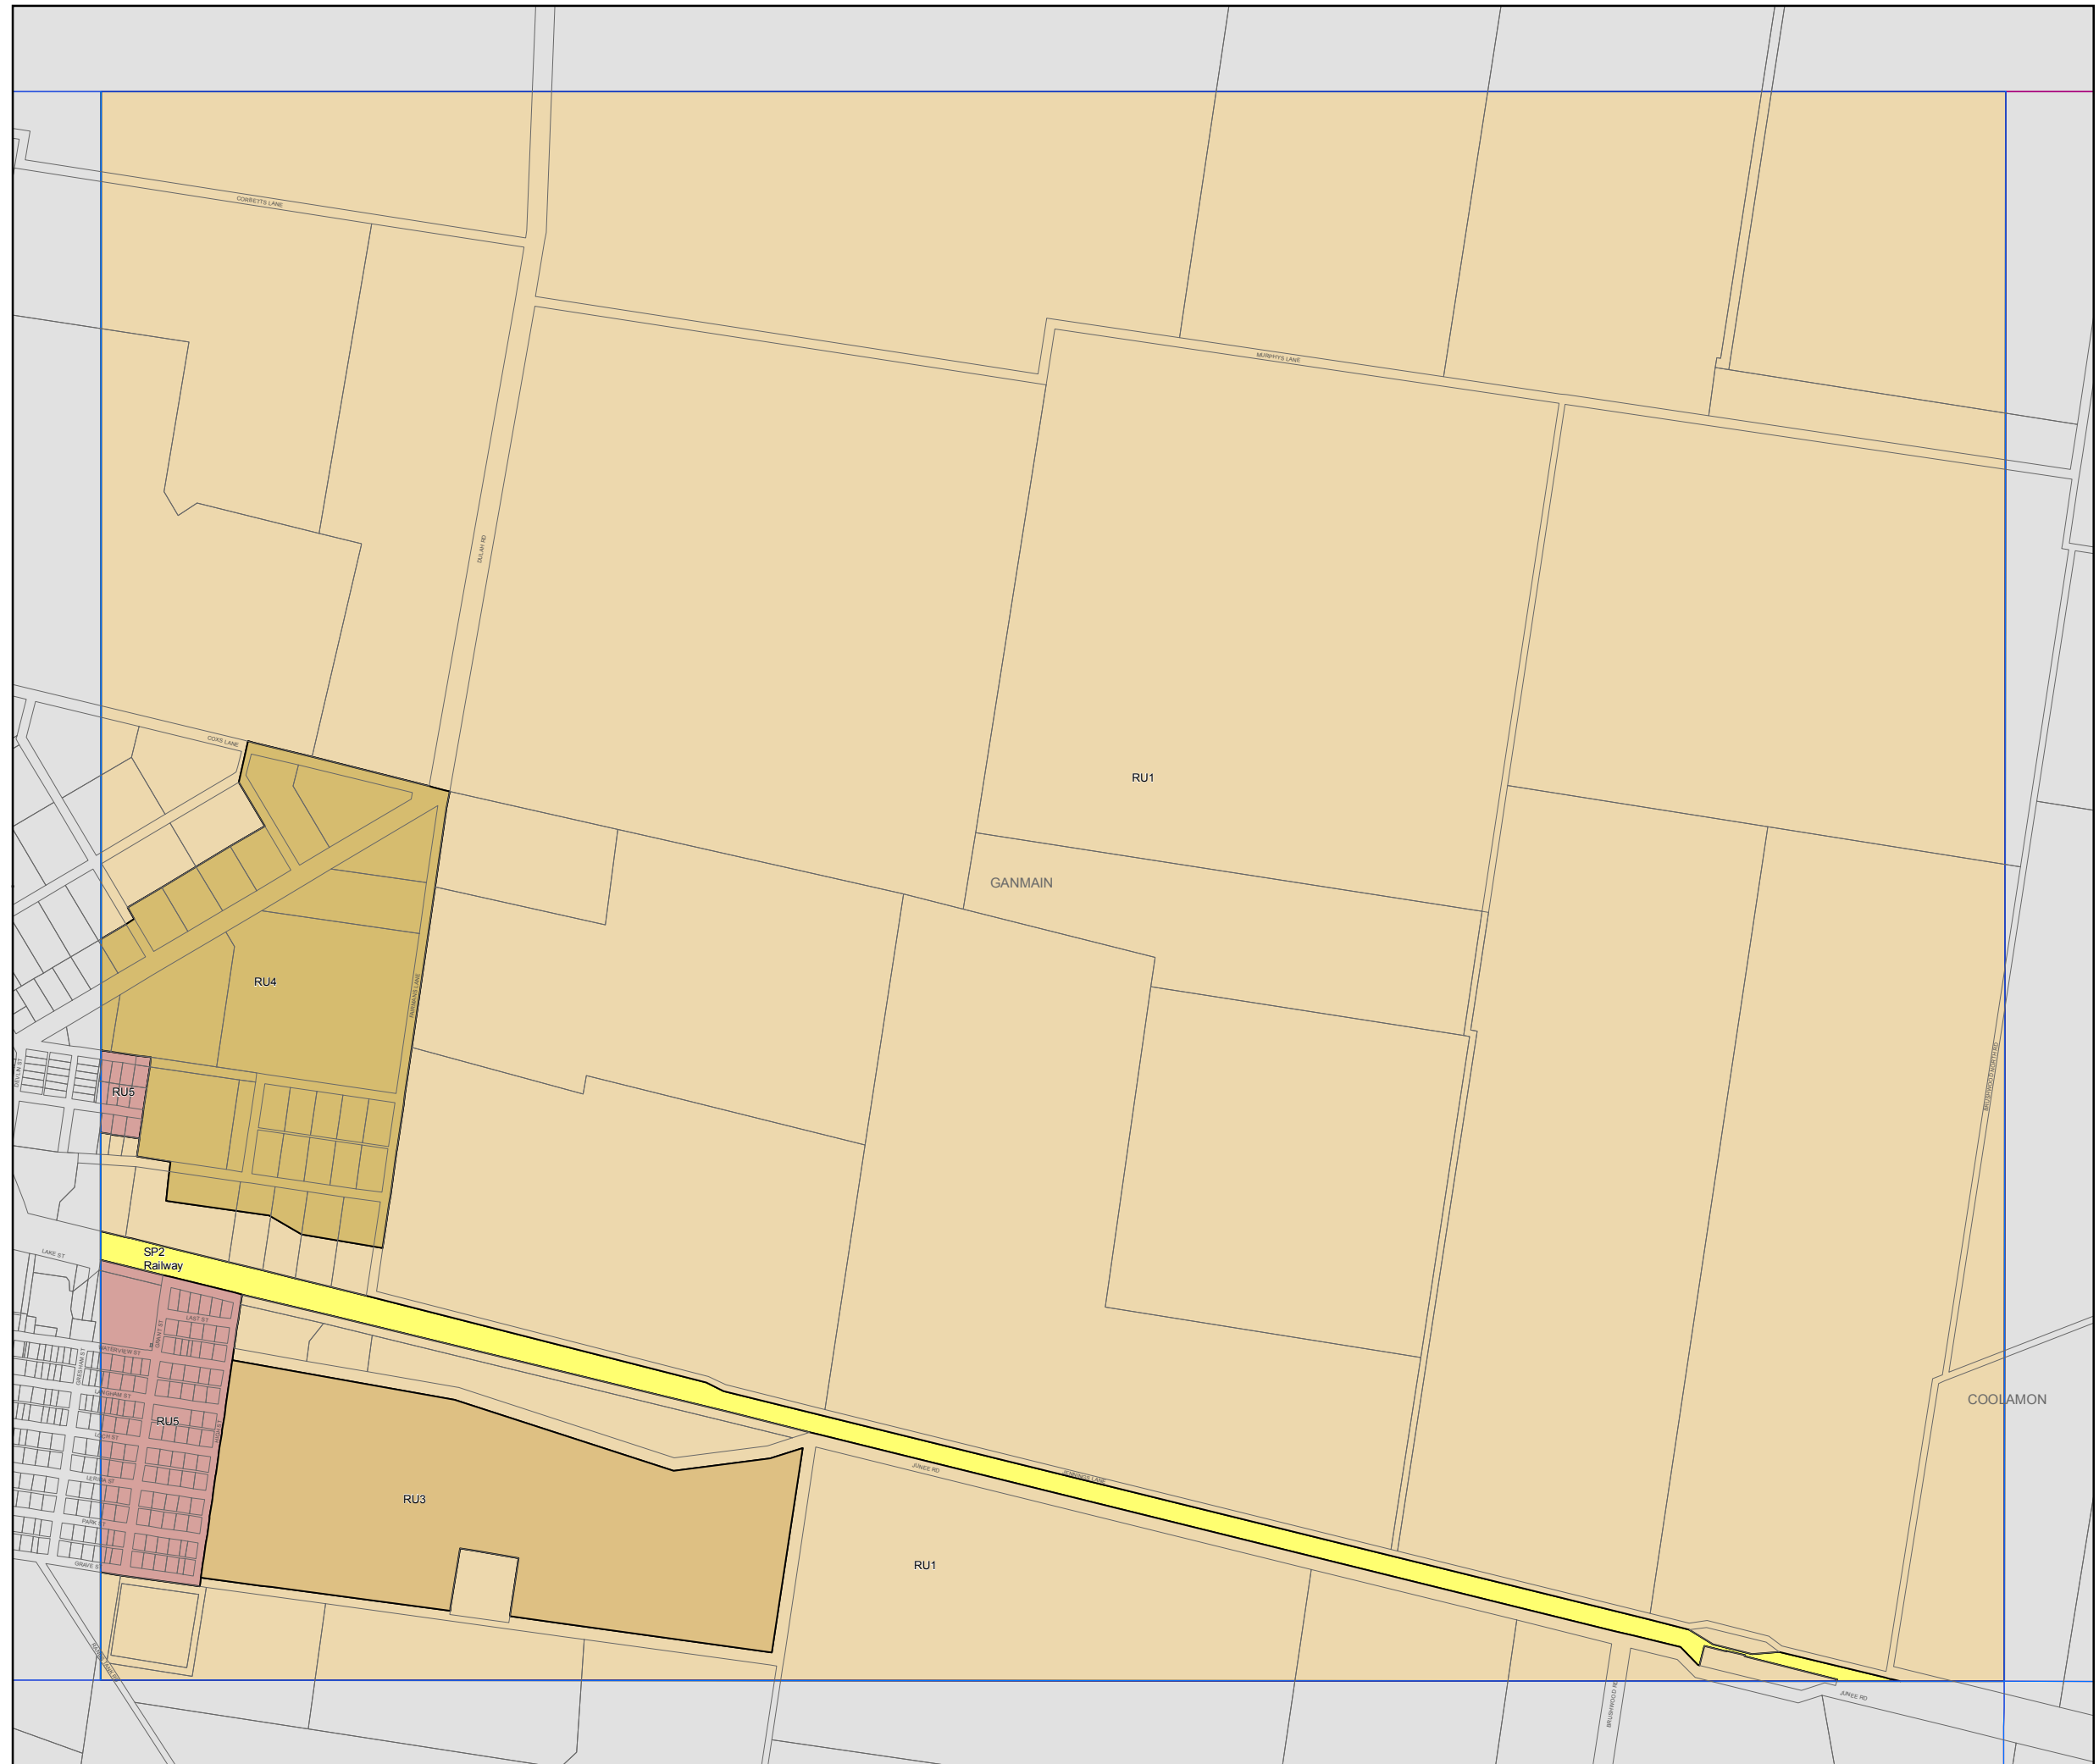

Coolamon Local Environmental Plan 2011

Land Zoning Map - Sheet LZN_003D

Zone

- RE1 Public Recreation
- RU1 Primary Production
- RU3 Forestry
- RU4 Rural Small Holdings
- RU5 Village
- SP2 Infrastructure

Cadastre

Cadastre 03/03/2009 © NSW LPMA

Scale: 1:20,000 @ A3

Projection: GDA 1994
MGA Zone 55

Map identification number:

2000_COM_LZN_003D_020_20110128