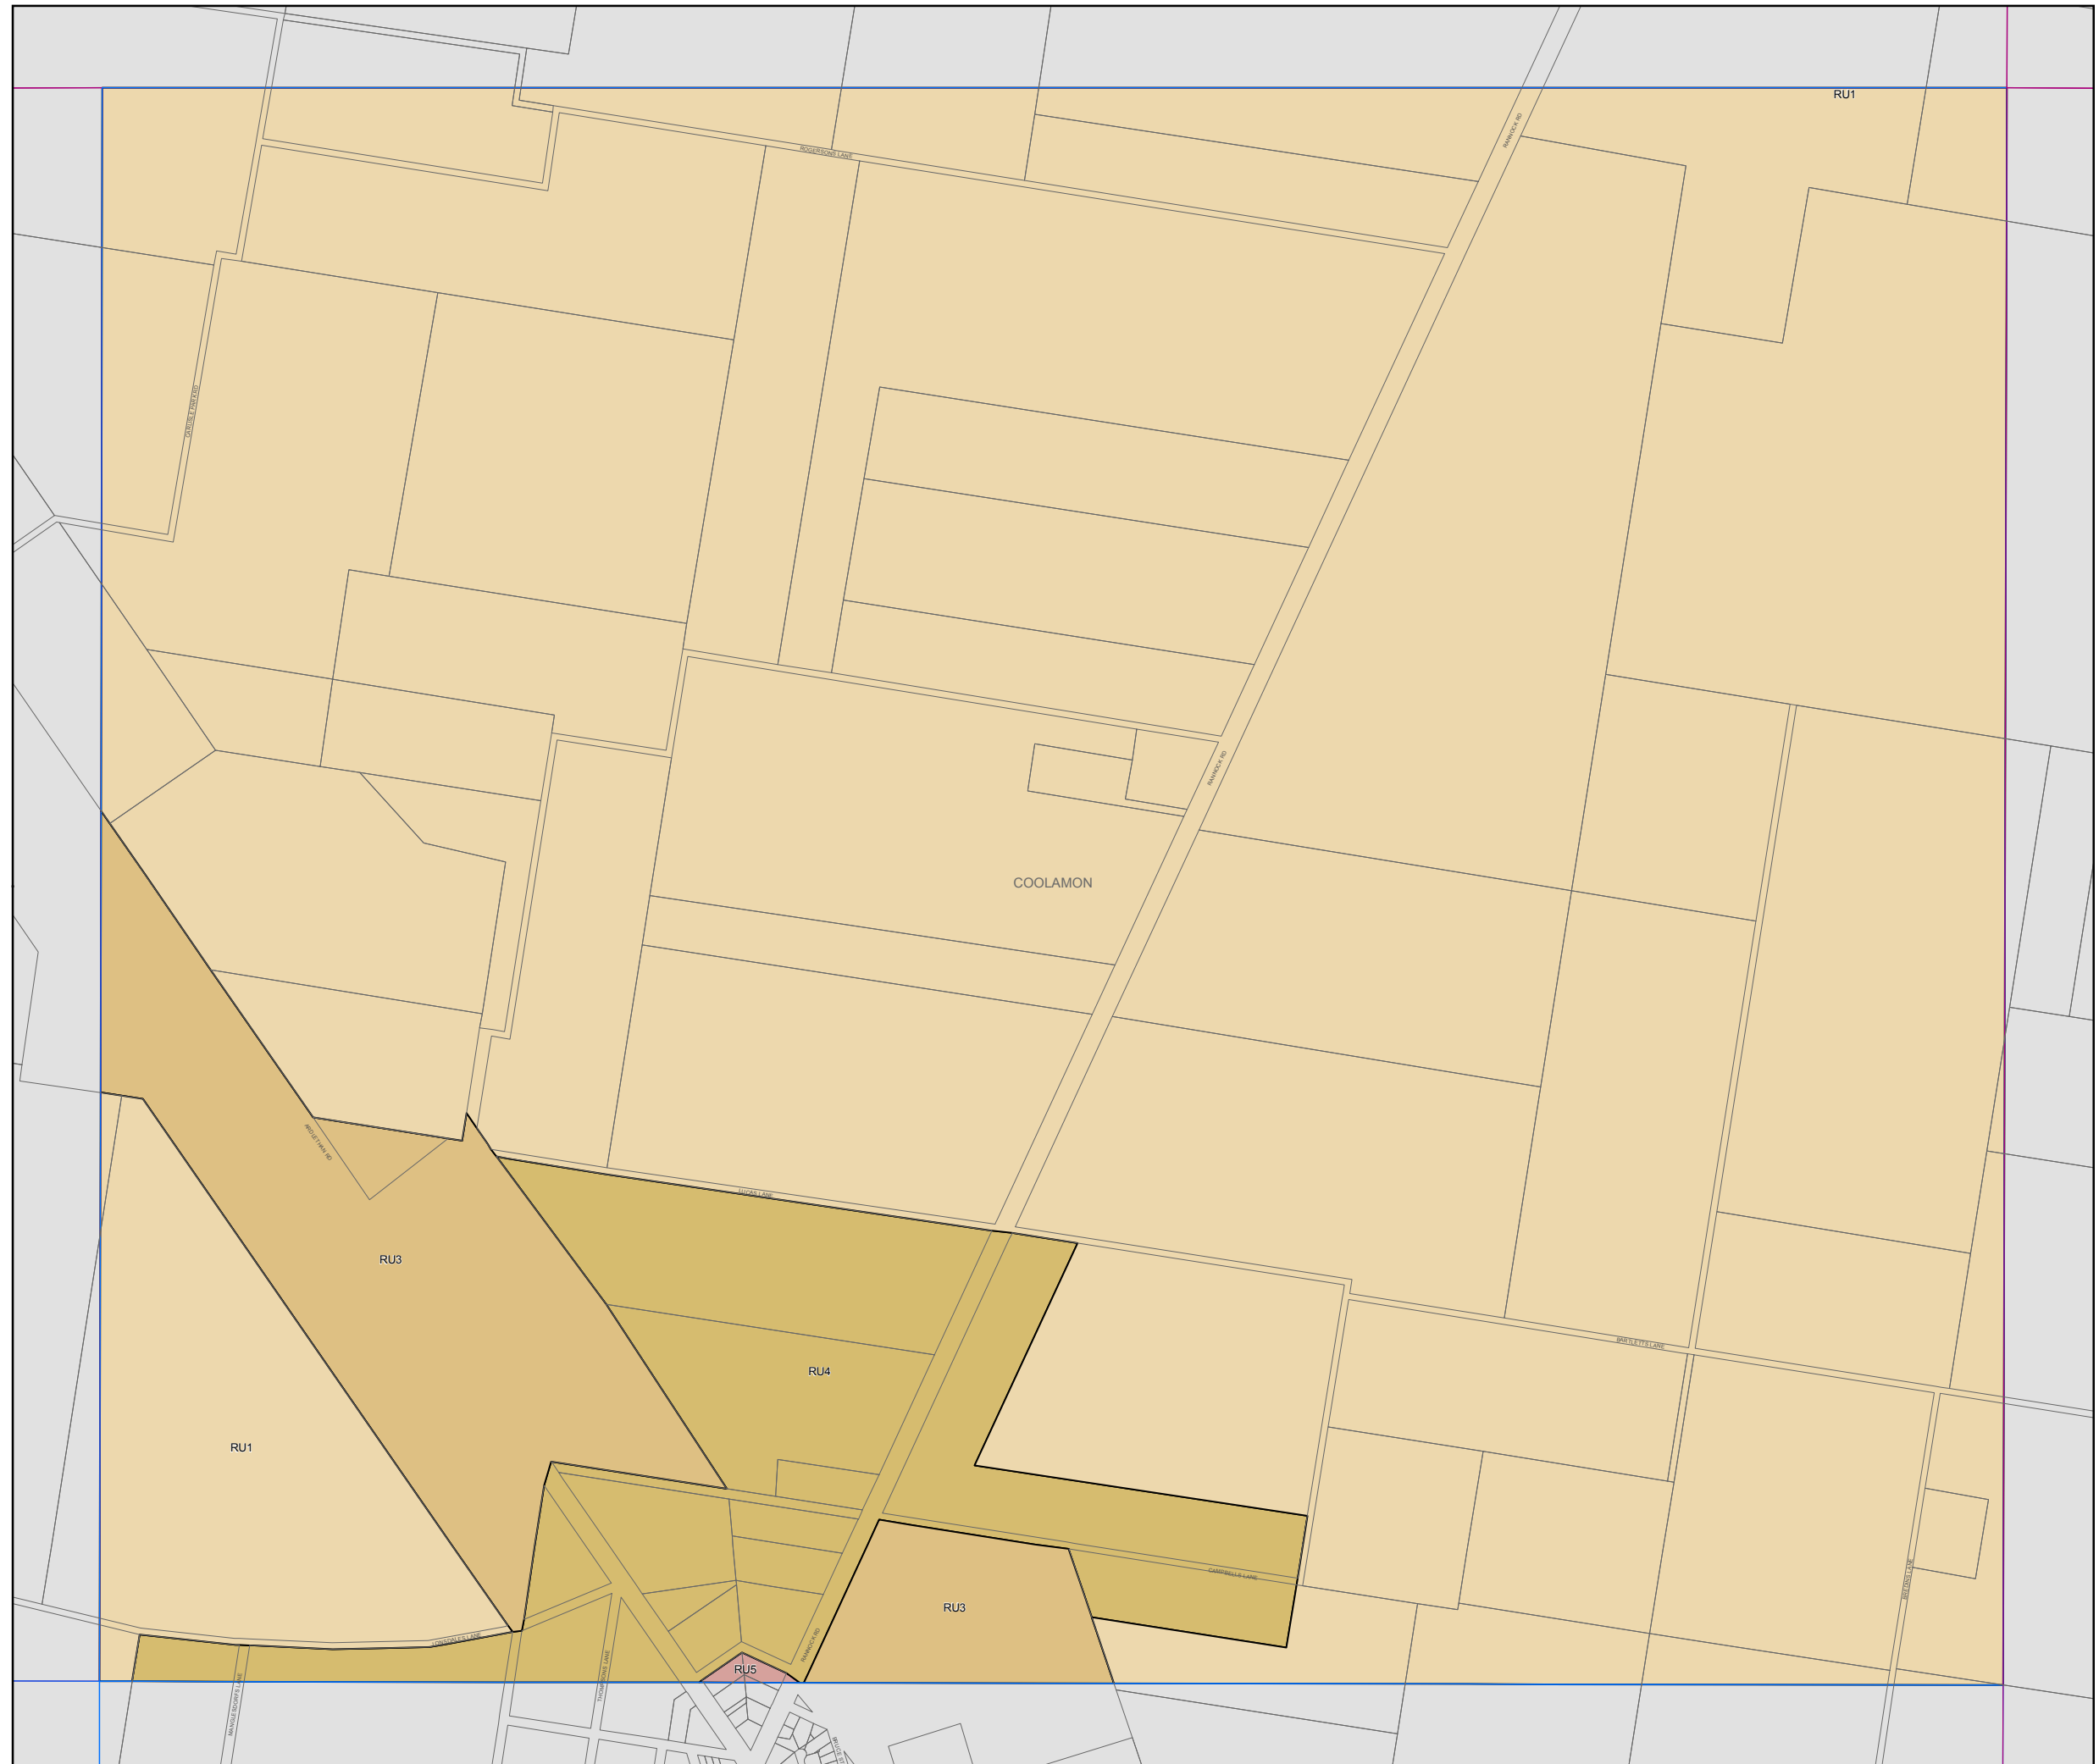

# Coolamon Local Environmental Plan 2011

## Land Zoning Map - Sheet LZN\_003F

### Zone

- RE1 Public Recreation
- RU1 Primary Production
- RU3 Forestry
- RU4 Rural Small Holdings
- RU5 Village
- SP2 Infrastructure

### Cadastre

Cadastre 03/03/2009 © NSW LPMA

Projection: GDA 1994  
MGA Zone 55

Map identification number:  
2000\_COM\_LZN\_003F\_020\_20110128