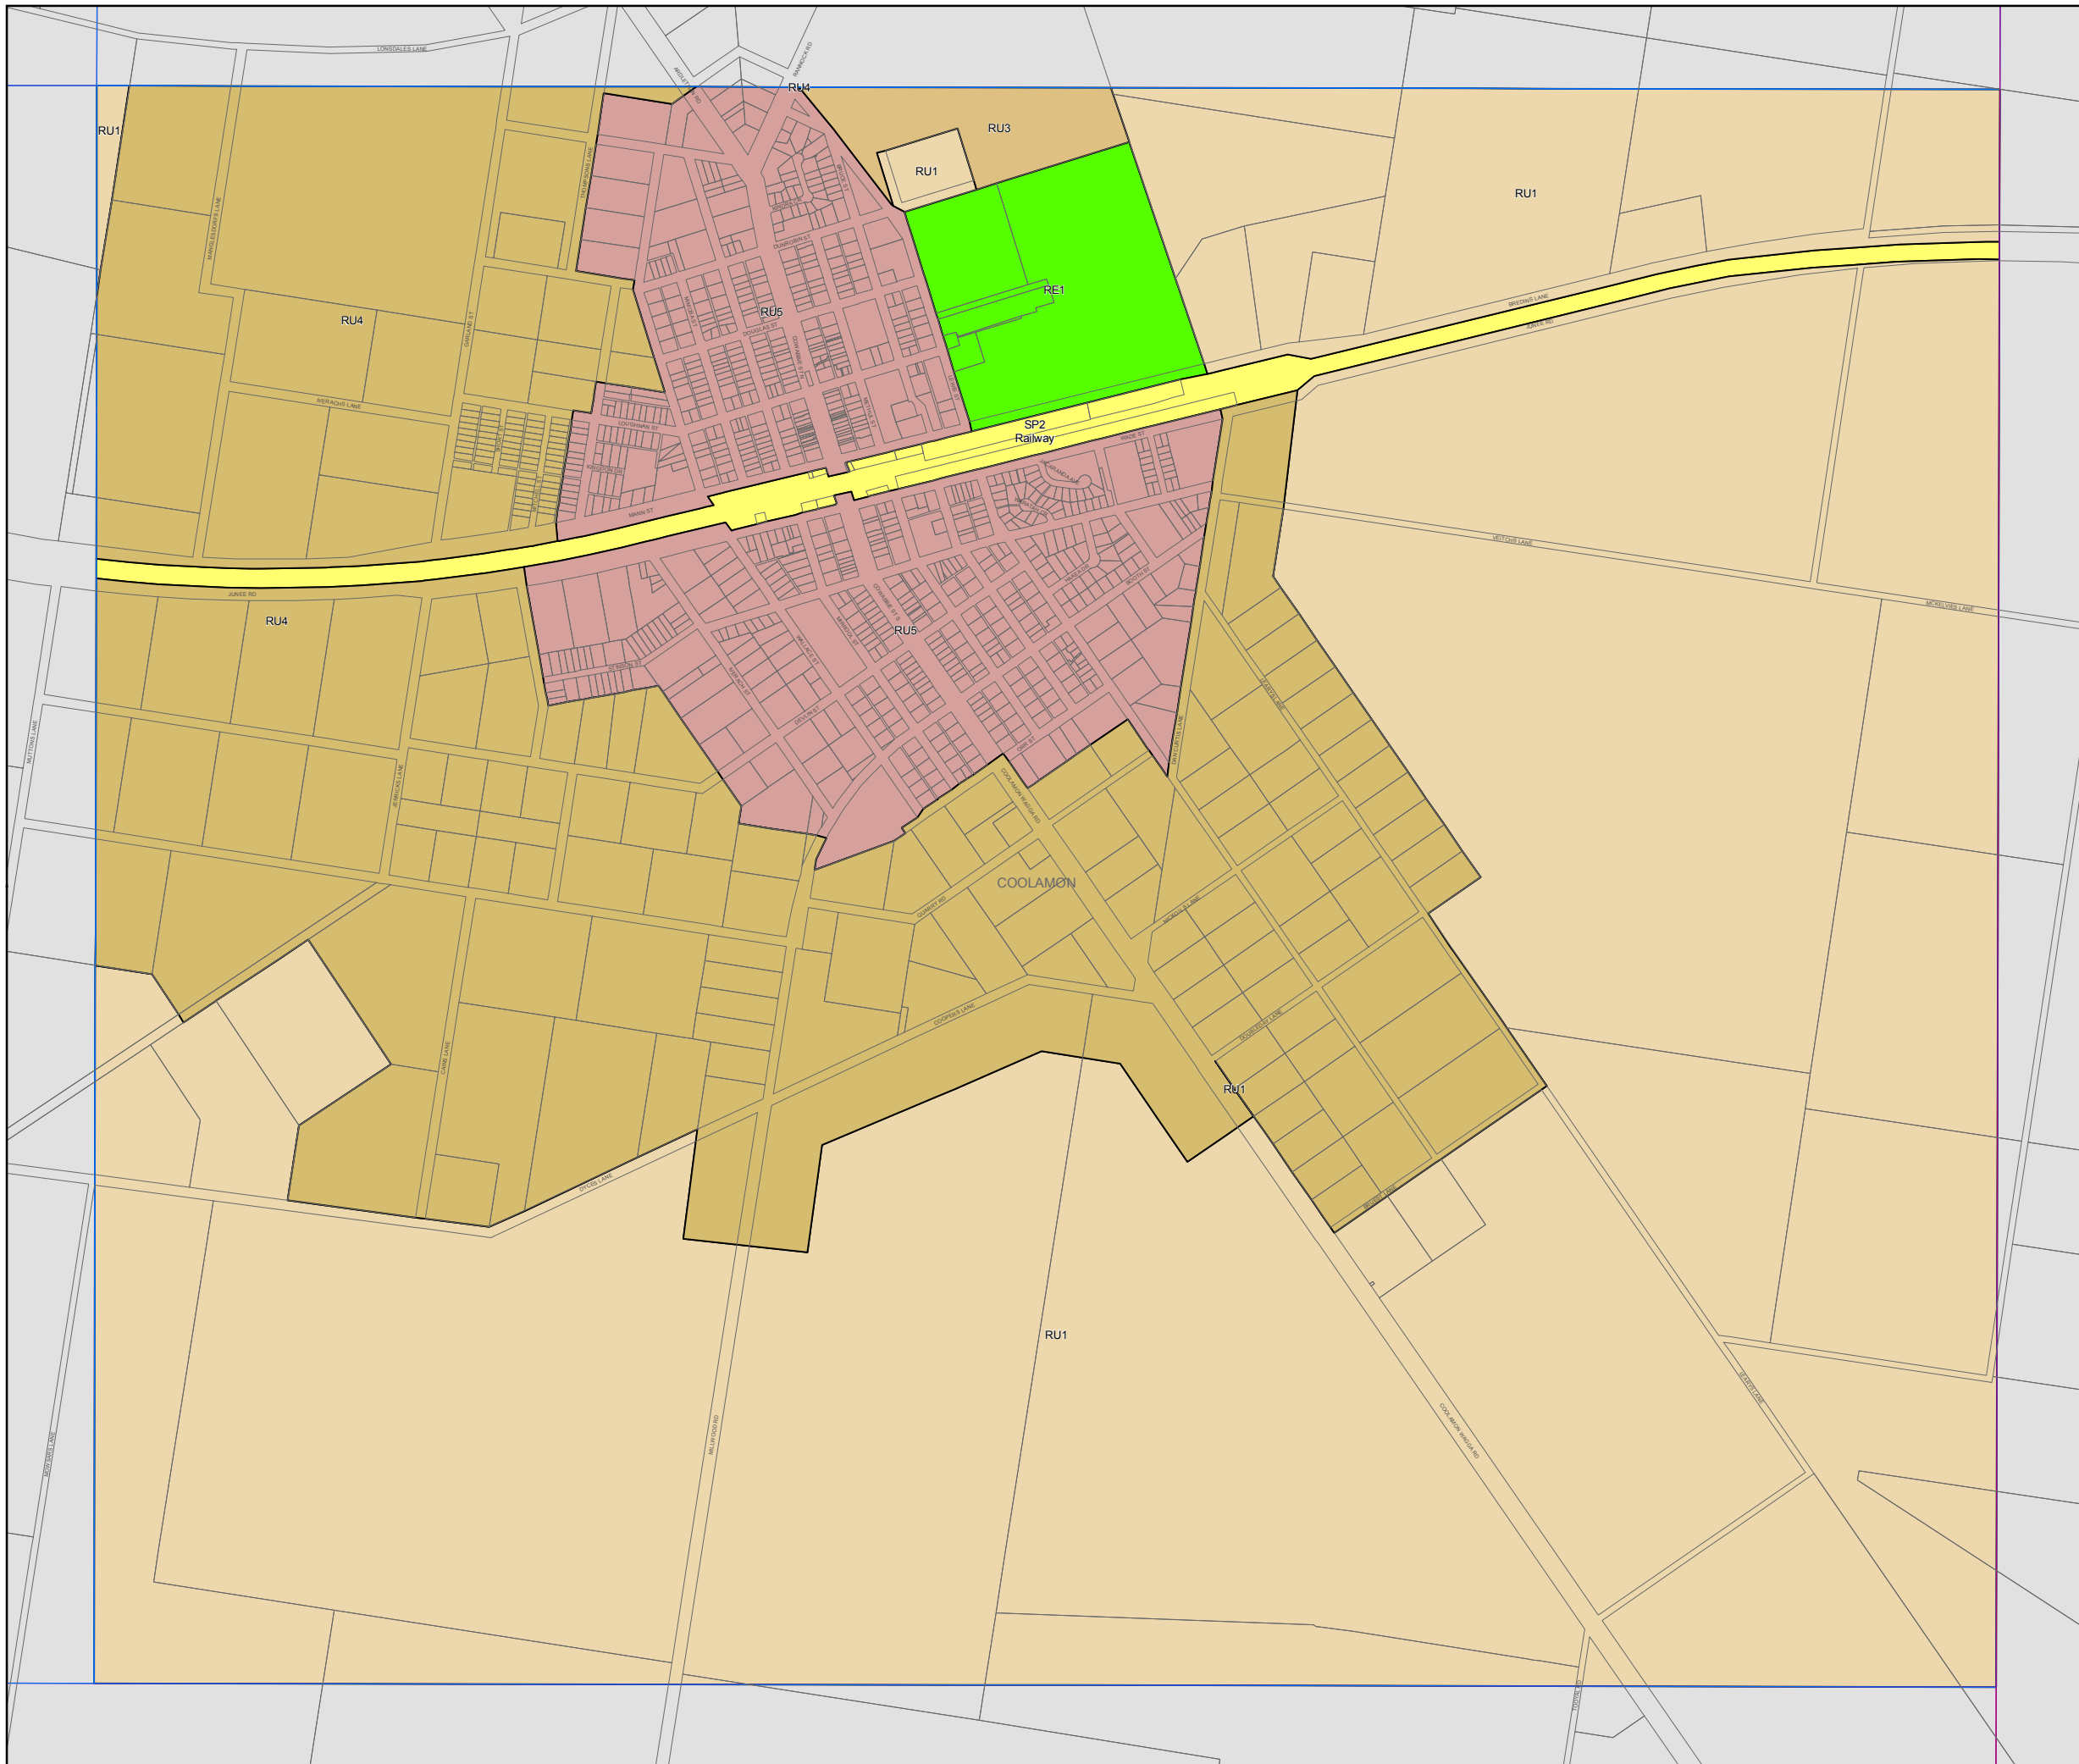

Coolamon Local Environmental Plan 2011

Land Zoning Map - Sheet LZN_003G

Zone

- RE1 Public Recreation
- RU1 Primary Production
- RU3 Forestry
- RU4 Rural Small Holdings
- RU5 Village
- SP2 Infrastructure

Cadastre

Cadastre 03/03/2009 © NSW LPMA

Scale: 1:20,000 @ A3

Projection: GDA 1994
MGA Zone 55

Map identification number:

2000_COM_LZN_003G_020_20110128