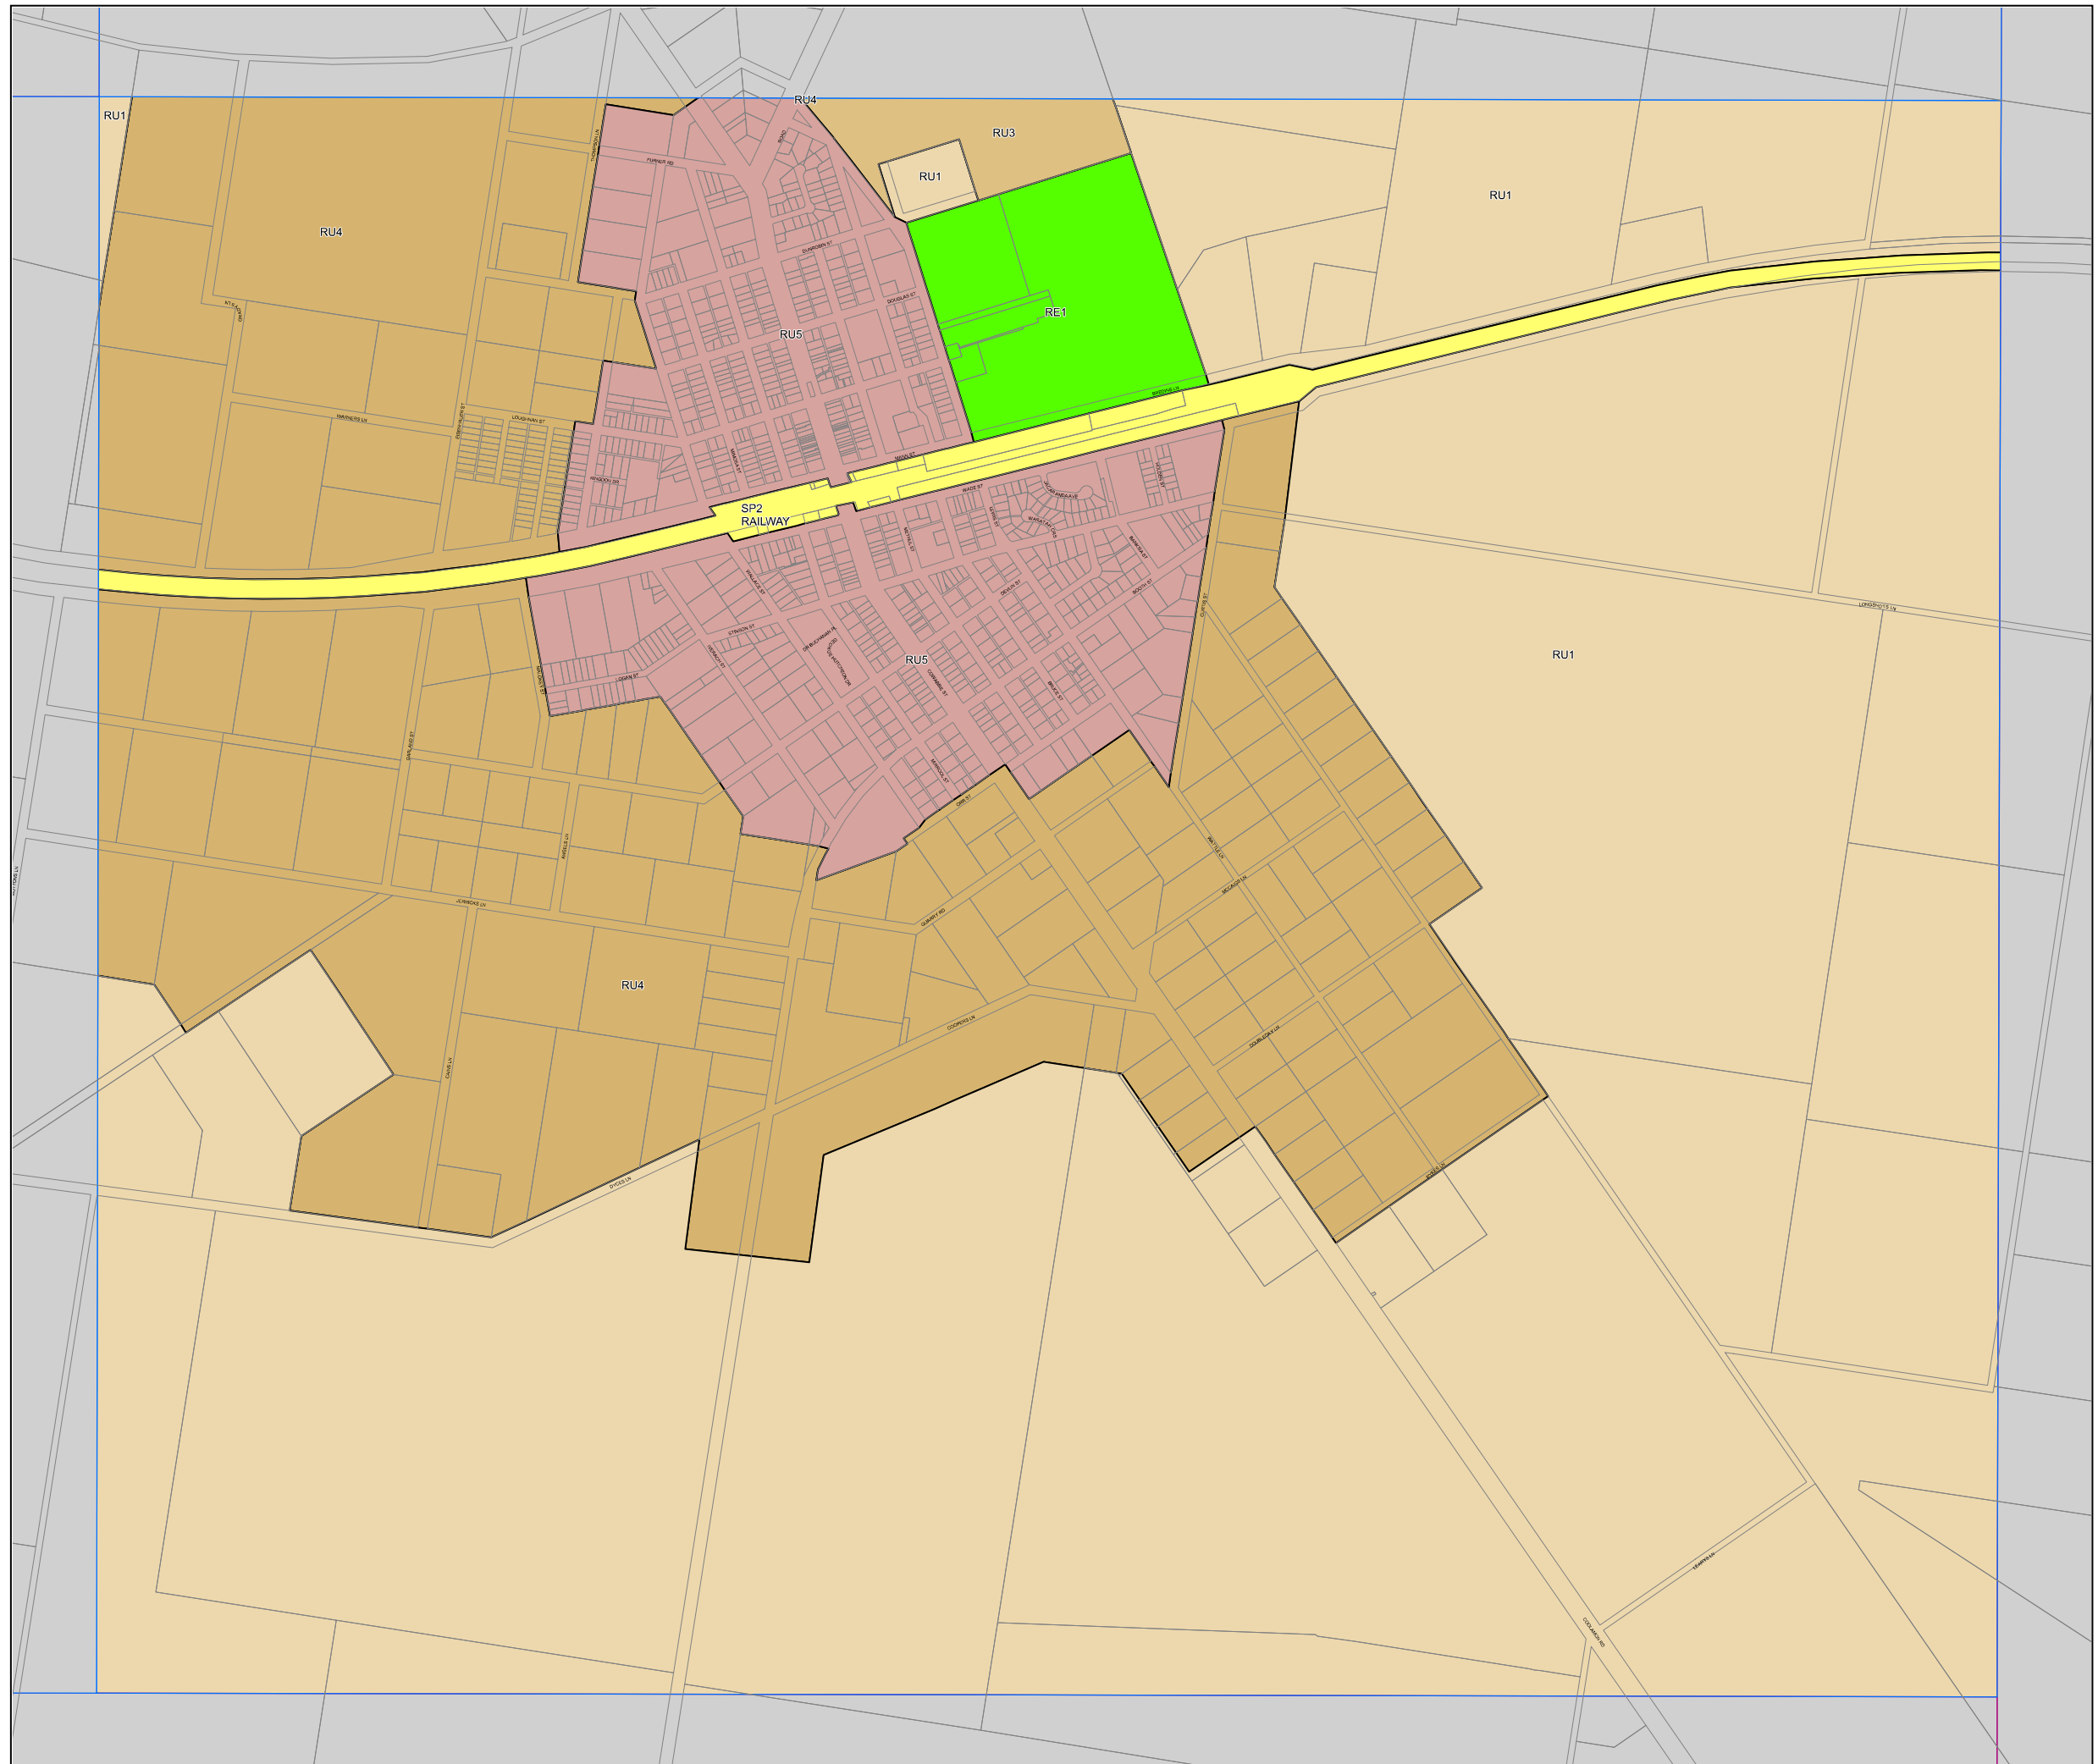

Coolamon Local Environmental Plan 2011

Land Zoning Map - Sheet LZN_003G

Zone

- RE1 Public Recreation
- RU1 Primary Production
- RU3 Forestry
- RU4 Rural Small Holdings
- RU5 Village
- SP2 Infrastructure

Cadastre

- Cadastre 15/02/17 © Land & Property Information

Scale 1: 20,000 @ A3

Projection GDA 1994
Zone 55

Map Identification Number:
2000_COM_LZN_003G_020_20170220