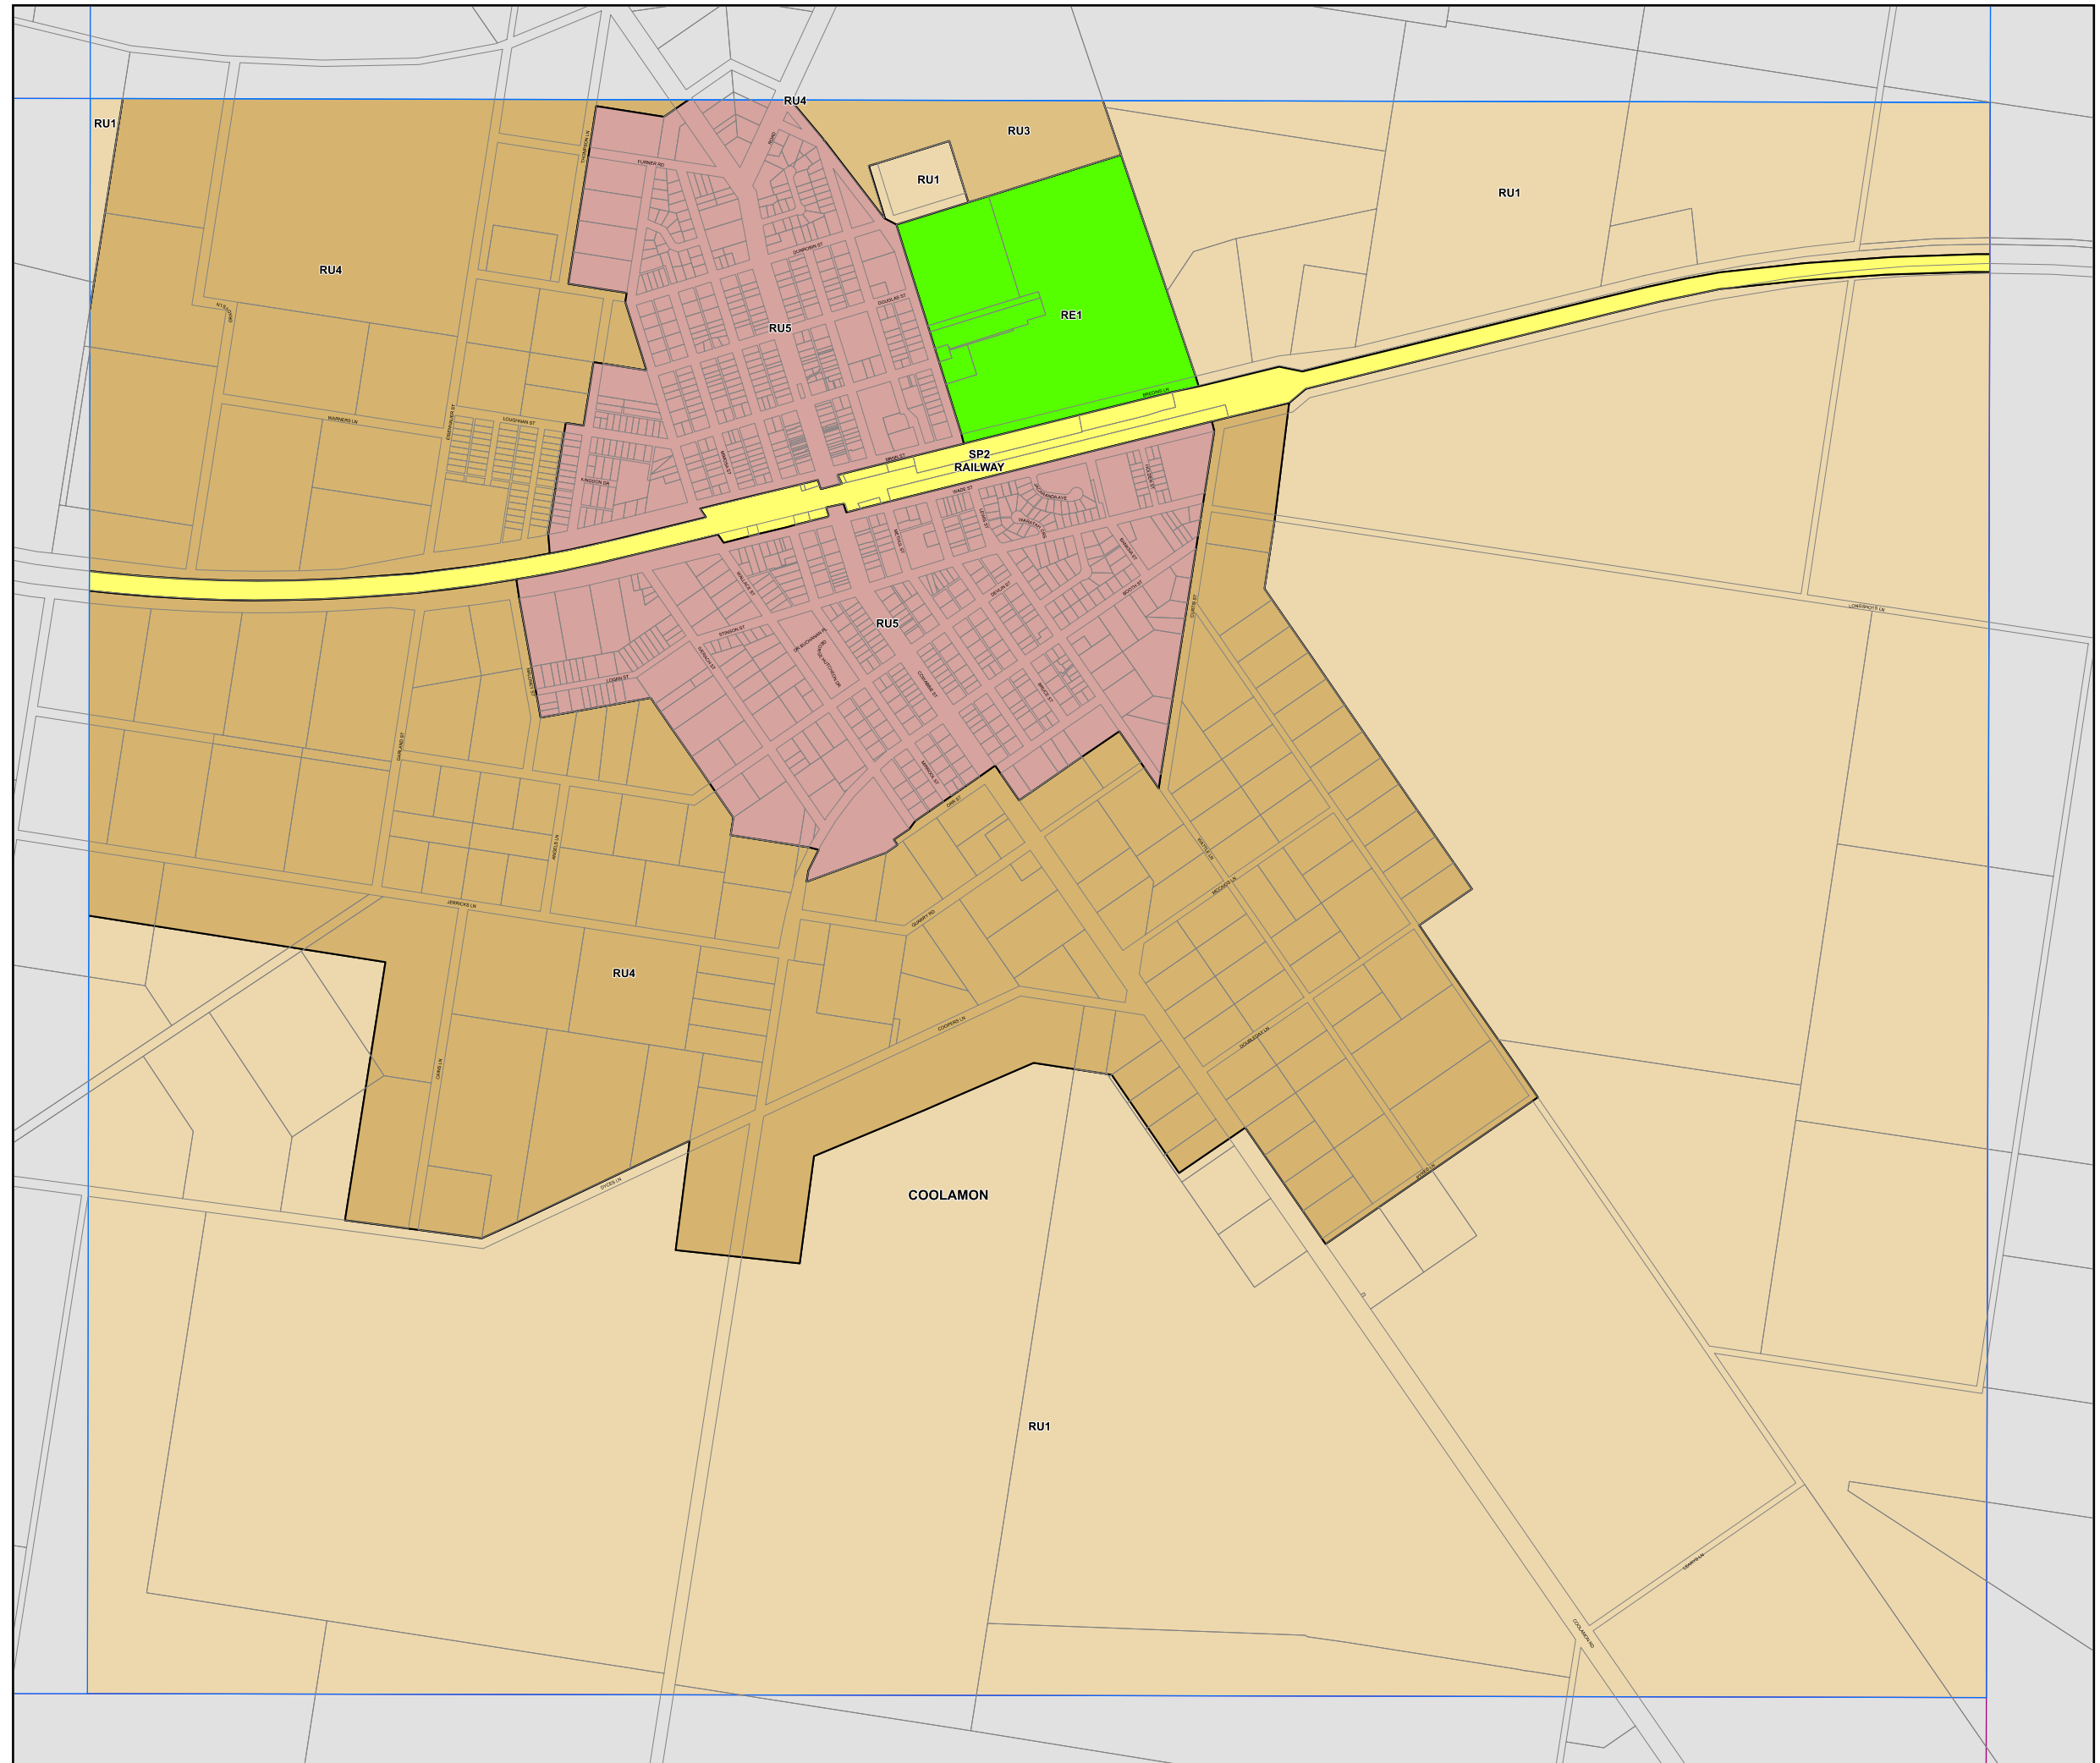

# Coolamon Local Environmental Plan 2011

Land Zoning Map - Sheet LZN\_003G

### Zone

- RE1 Public Recreation
- RU1 Primary Production
- RU3 Forestry
- RU4 Primary Production Small Lots
- RU5 Village
- SP2 Infrastructure

### Cadastre

Cadastre 30/04/2018 © Land & Property Information

Scale 1:20,000 @ A3

Projection GDA 1994  
MGA Zone 55

Map Identification Number:  
2000\_COM\_LZN\_003G\_020\_20180503