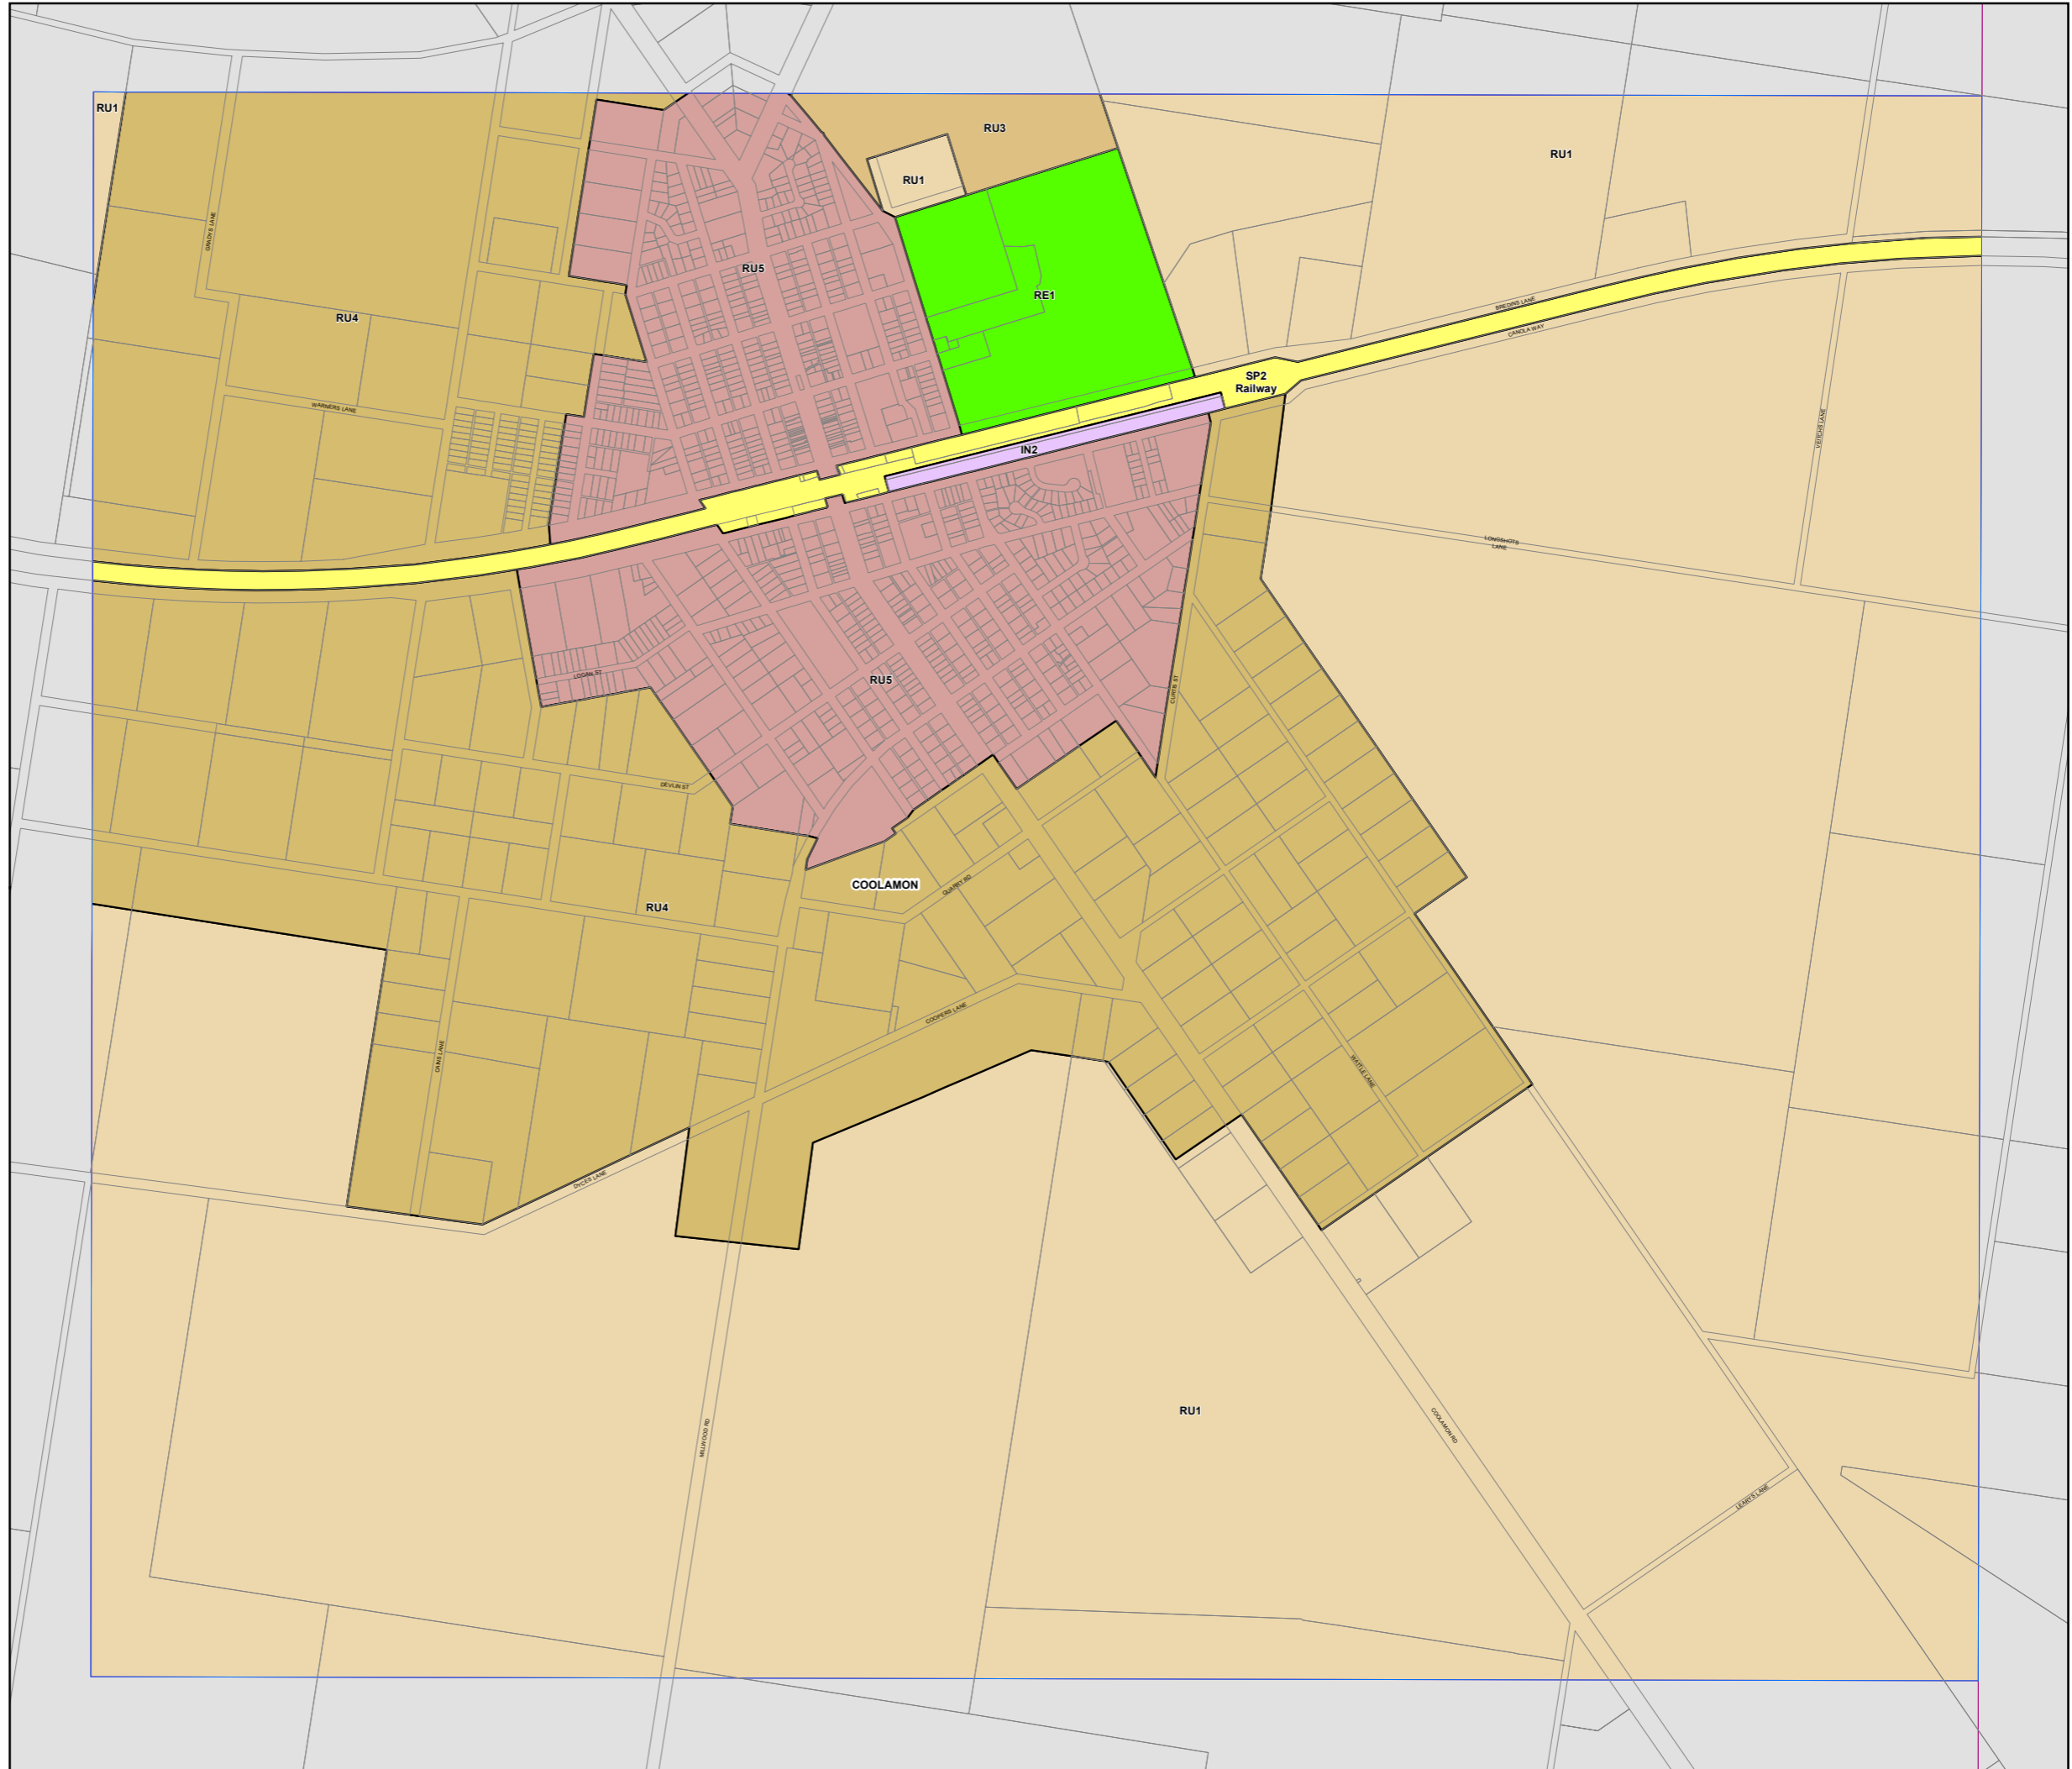

Coolamon Local Environmental Plan 2011

Land Zoning Map - Sheet LZN_003G

Zone

- IN2 Light Industrial
- RE1 Public Recreation
- RU1 Primary Production
- RU3 Forestry
- RU4 Primary Production Small Lots
- RU5 Village
- SP2 Infrastructure

Cadastre

Cadastre 30/04/2020 © Land and Property Information (LPI)

Projection: GDA 1994
MGA Zone 55

Map Identification Number: 2000_COM_LZN_003G_020_20200430