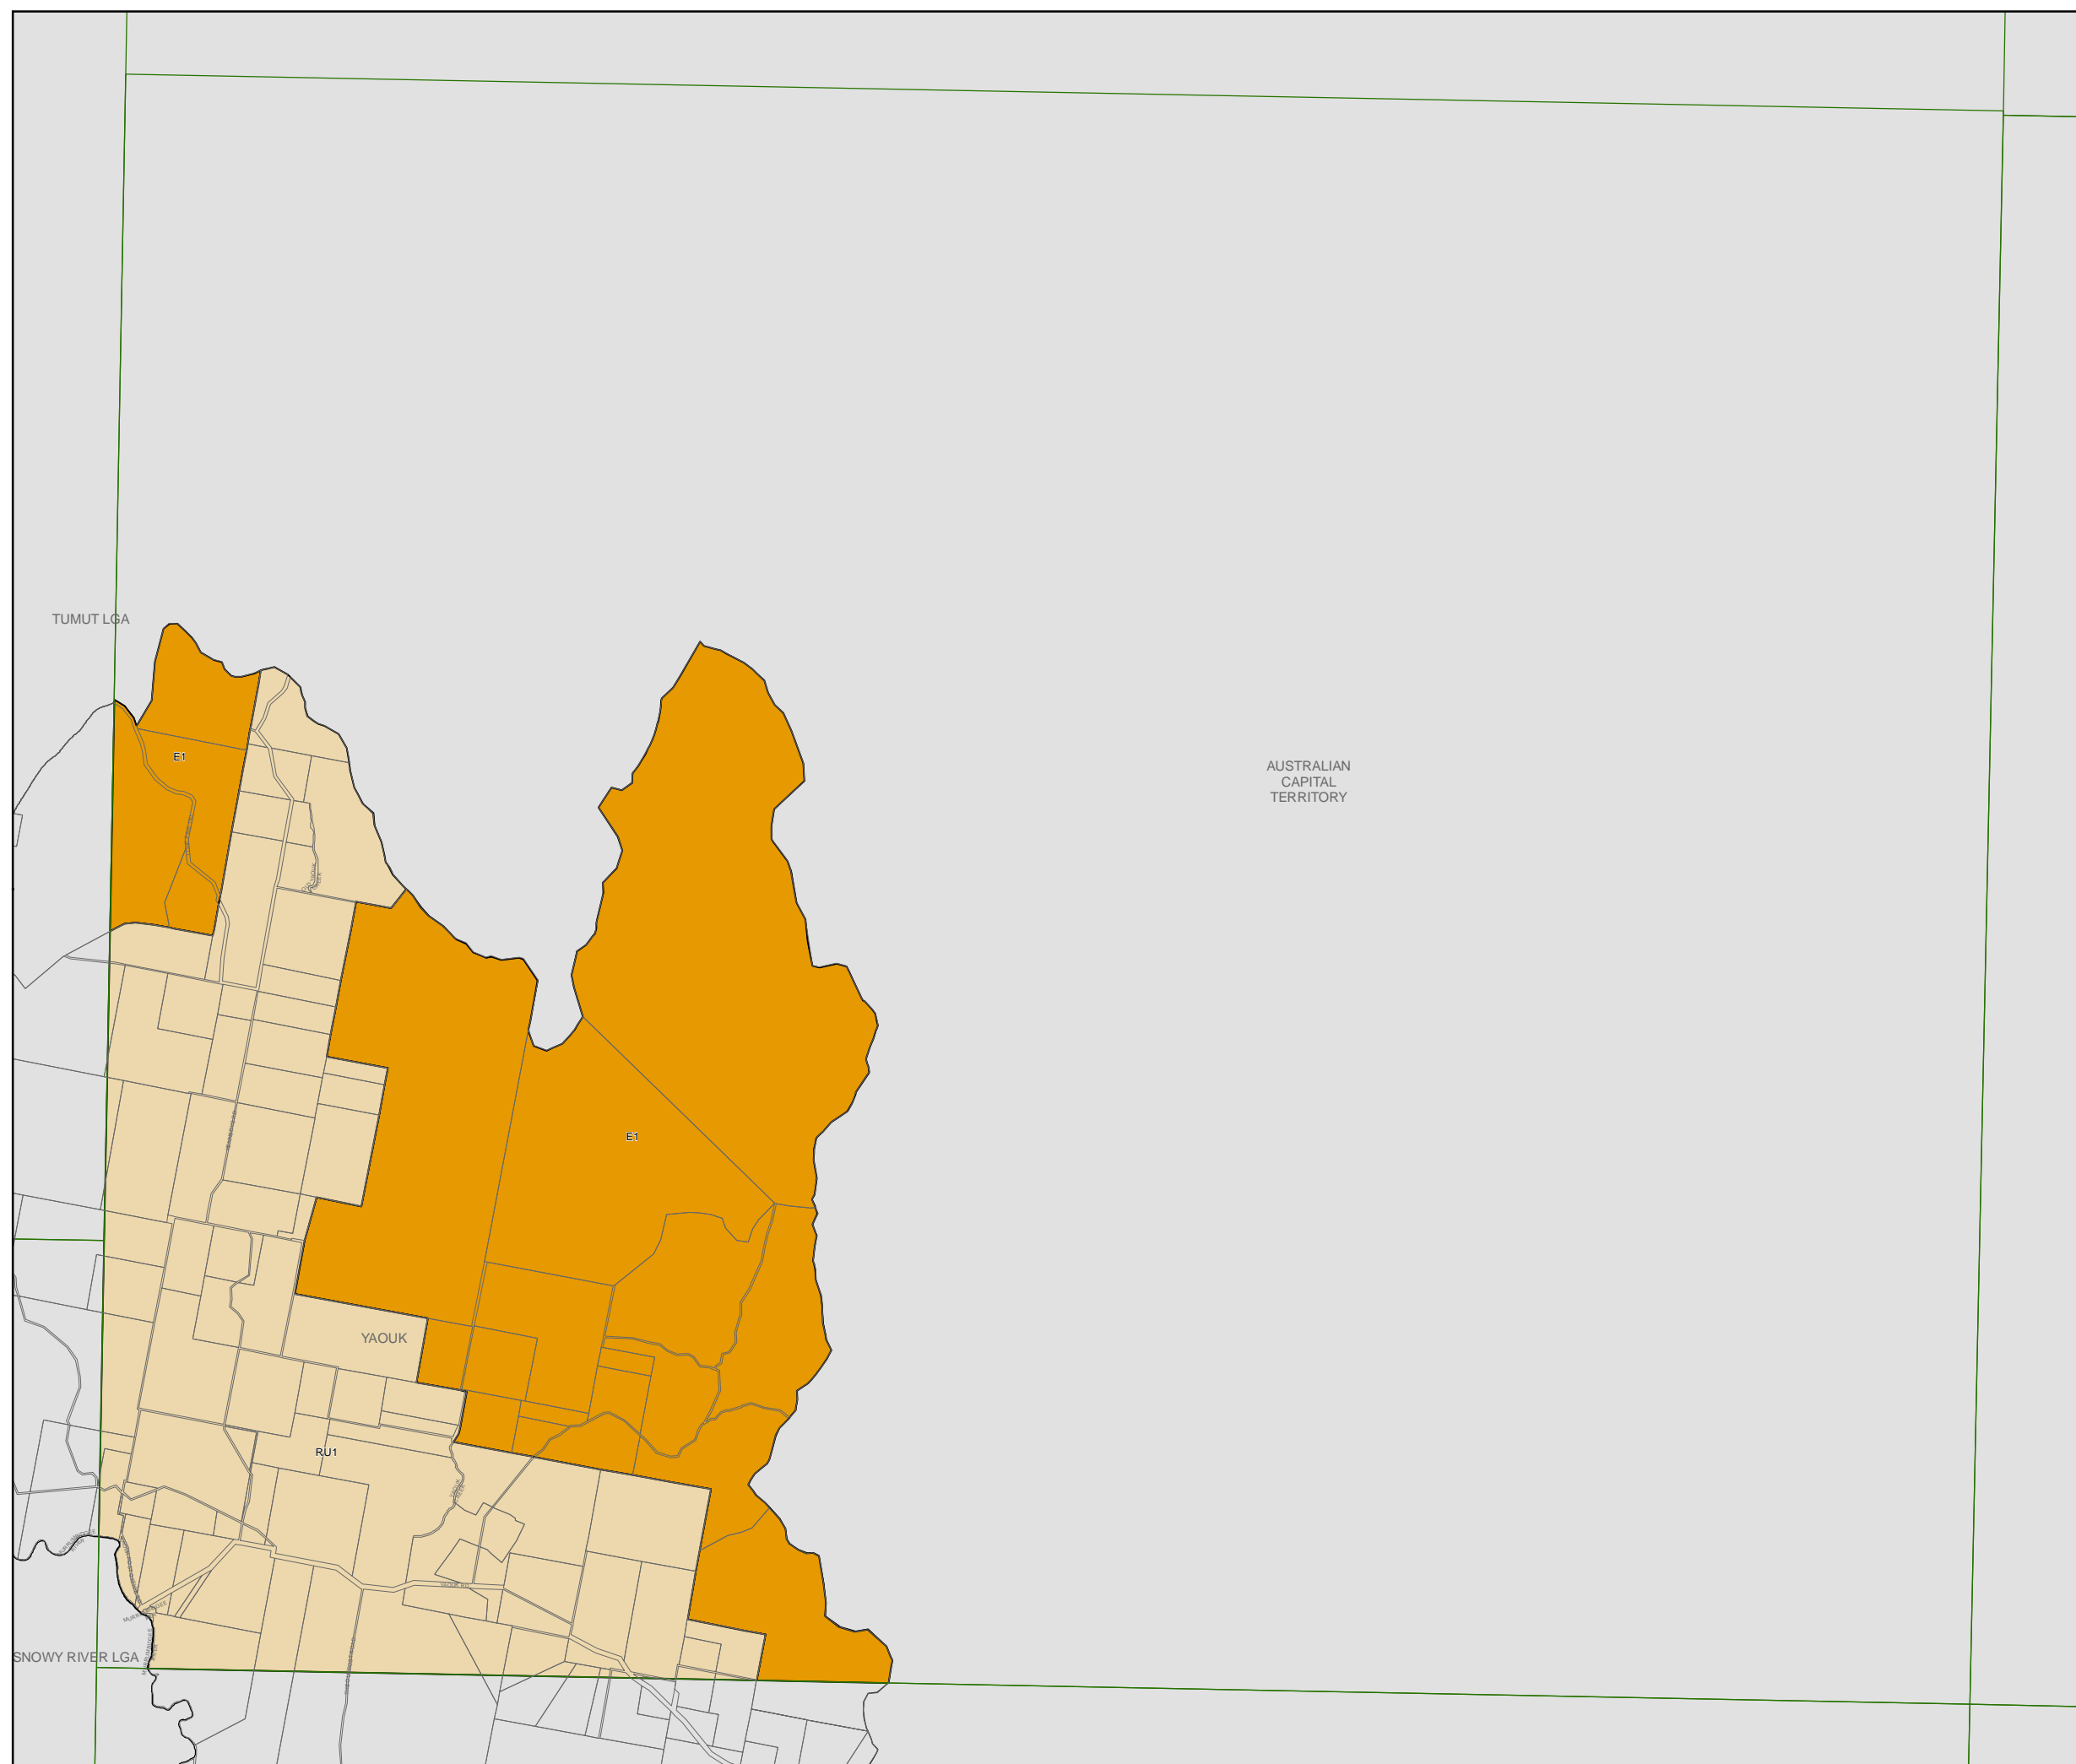

# Cooma - Monaro Local Environmental Plan 2013

## Land Zoning Map - Sheet LZN\_003

### Zone

- B1 Neighbourhood Centre
- B2 Local Centre
- B3 Commercial Core
- B4 Mixed Use
- B5 Business Development
- E1 National Parks and Nature Reserves
- E2 Environmental Conservation
- E3 Environmental Management
- E4 Environmental Living
- IN1 General Industrial
- R1 General Residential
- R2 Low Density Residential
- R5 Large Lot Residential
- RE1 Public Recreation
- RE2 Private Recreation
- RU1 Primary Production
- RU3 Forestry
- RU5 Village
- SP2 Infrastructure

### Cadastre

Cadastre 01/02/2009 © Land and Property Information (LPI)

0 800 1,600 2,400 3,200 Metres

Scale: 1:80,000 @ A3

Projection: GDA 1994  
MGA Zone 55