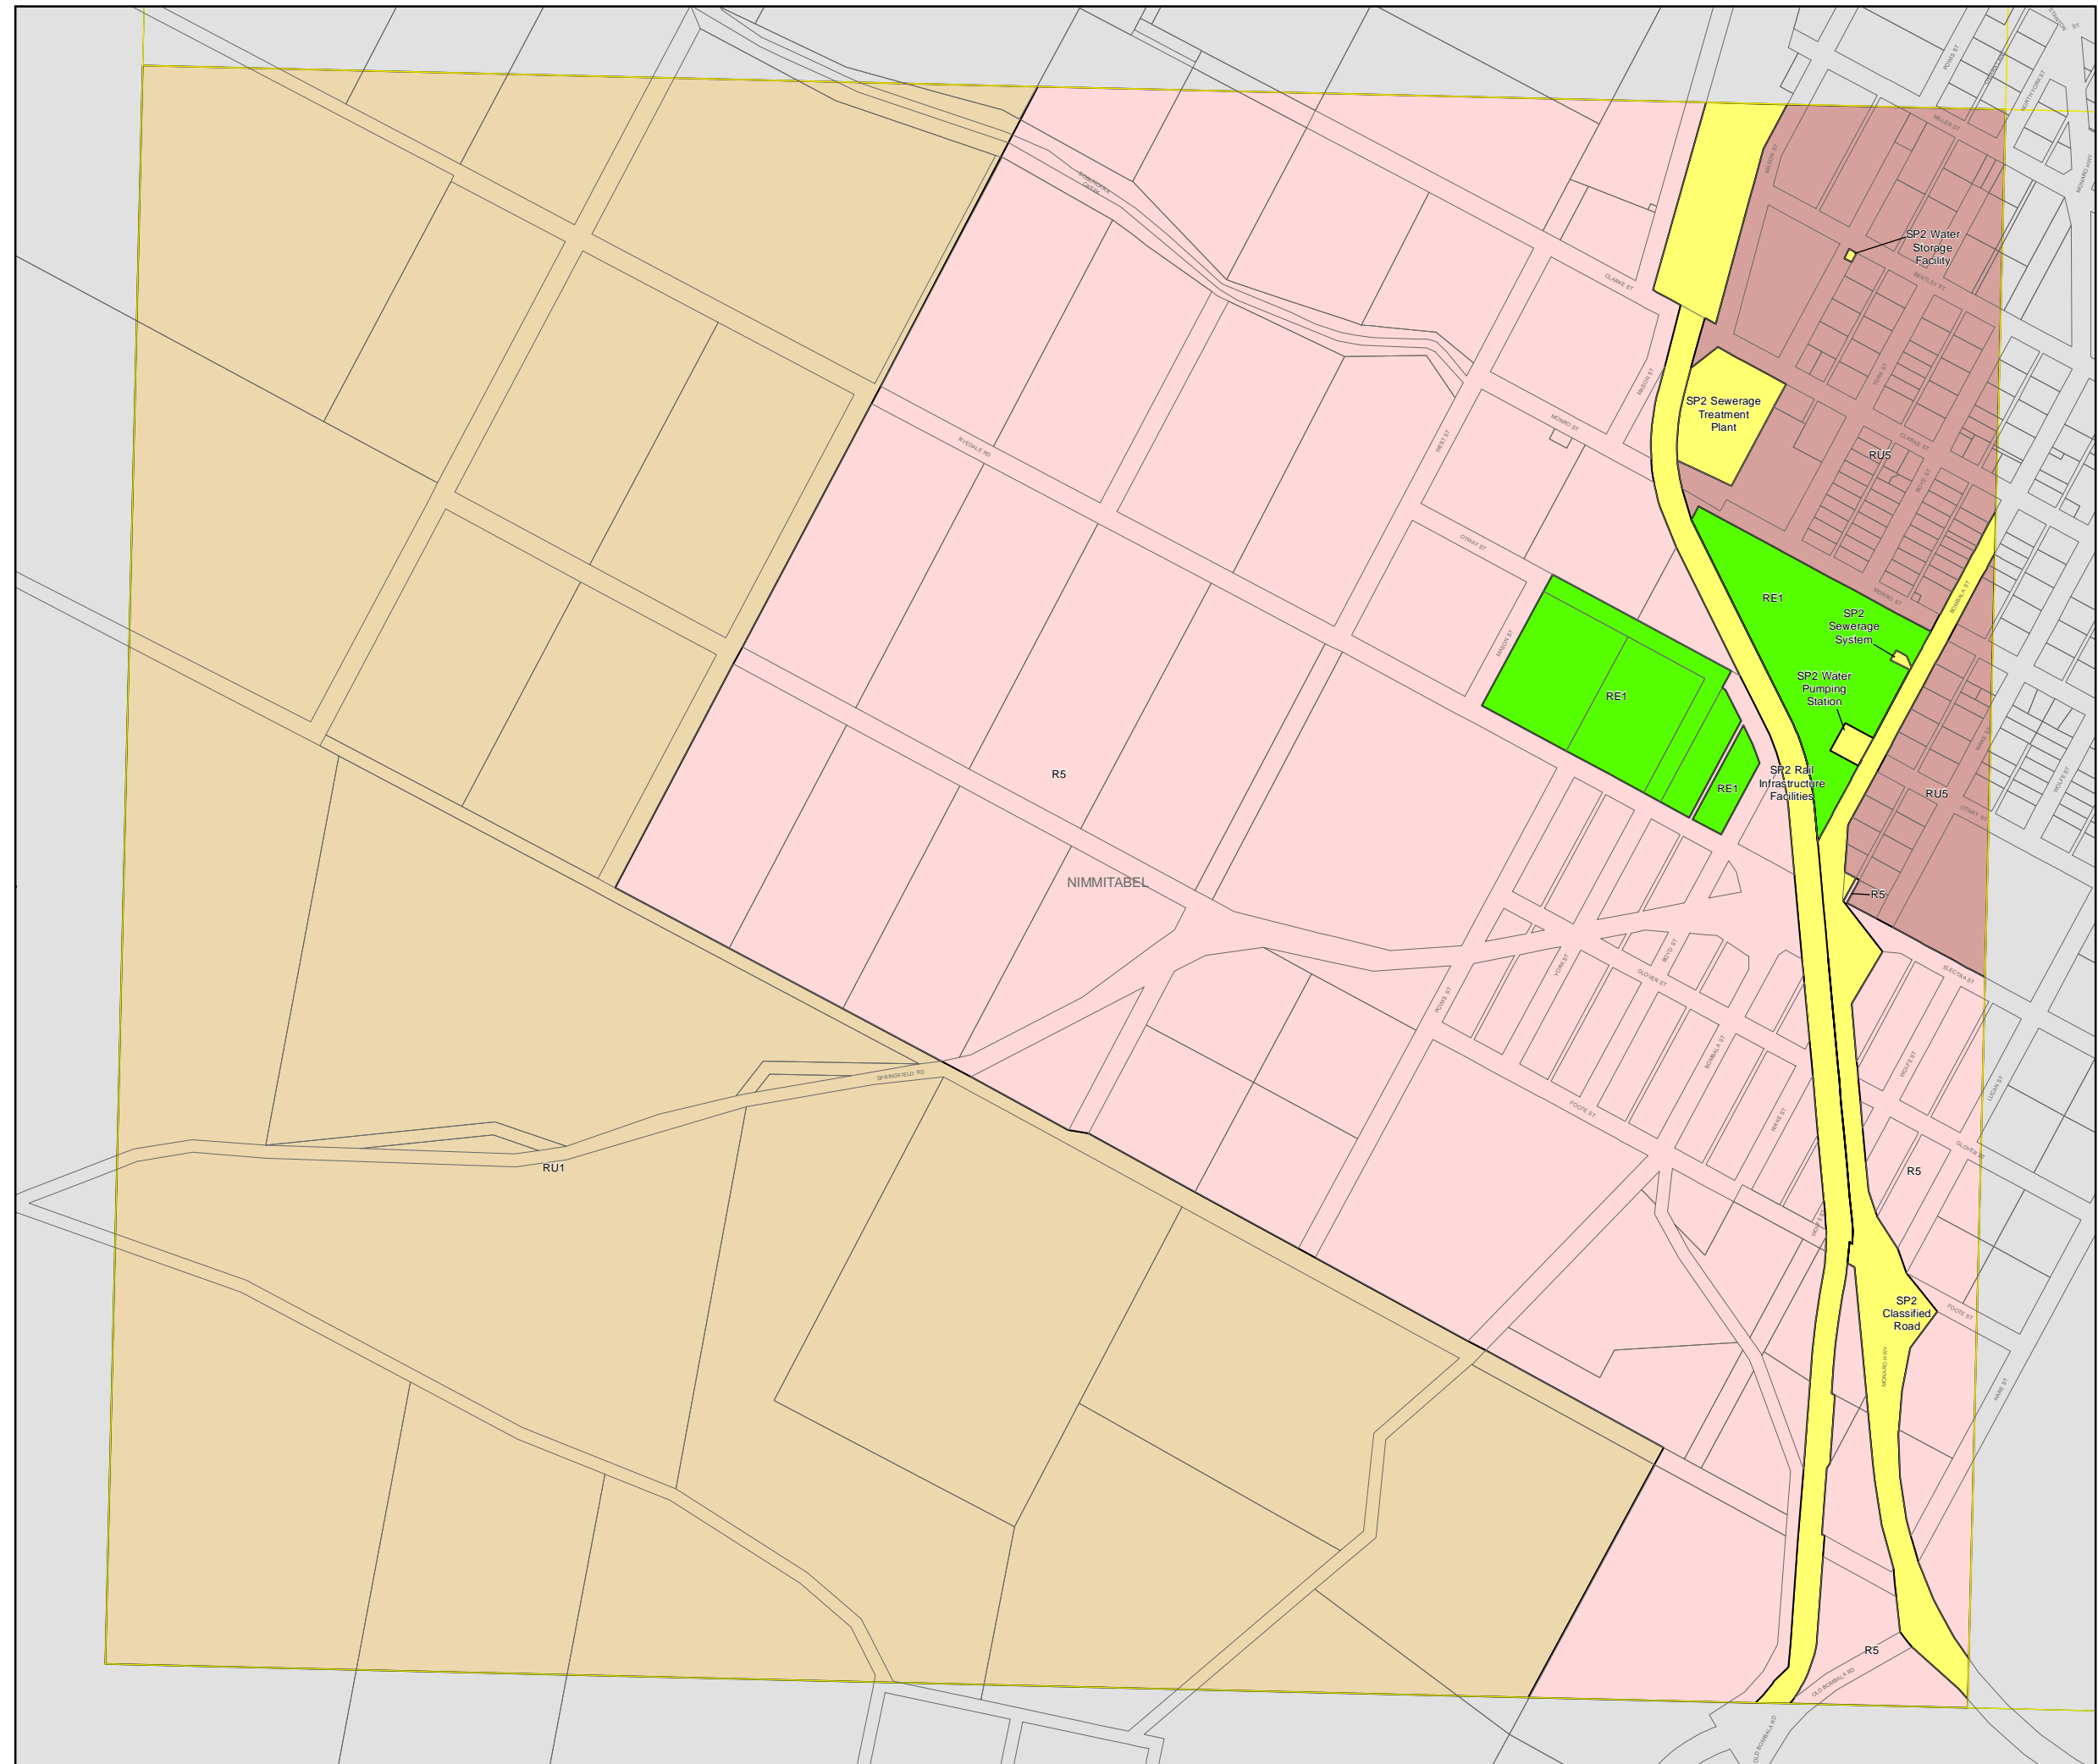

# Cooma - Monaro Local Environmental Plan 2013

## Land Zoning Map - Sheet LZN\_014B

### Zone

- B1 Neighbourhood Centre
- B2 Local Centre
- B3 Commercial Core
- B4 Mixed Use
- B5 Business Development
- E1 National Parks and Nature Reserves
- E2 Environmental Conservation
- E3 Environmental Management
- E4 Environmental Living
- IN1 General Industrial
- R1 General Residential
- R2 Low Density Residential
- R5 Large Lot Residential
- RE1 Public Recreation
- RE2 Private Recreation
- RU1 Primary Production
- RU3 Forestry
- RU5 Village
- SP2 Infrastructure

### Cadastre

Cadastre 01/02/2009 © Land and Property Information (LPI)

0 200 400 Metres

Scale: 1:10,000 @ A3

Projection: GDA 1994  
MGA Zone 55