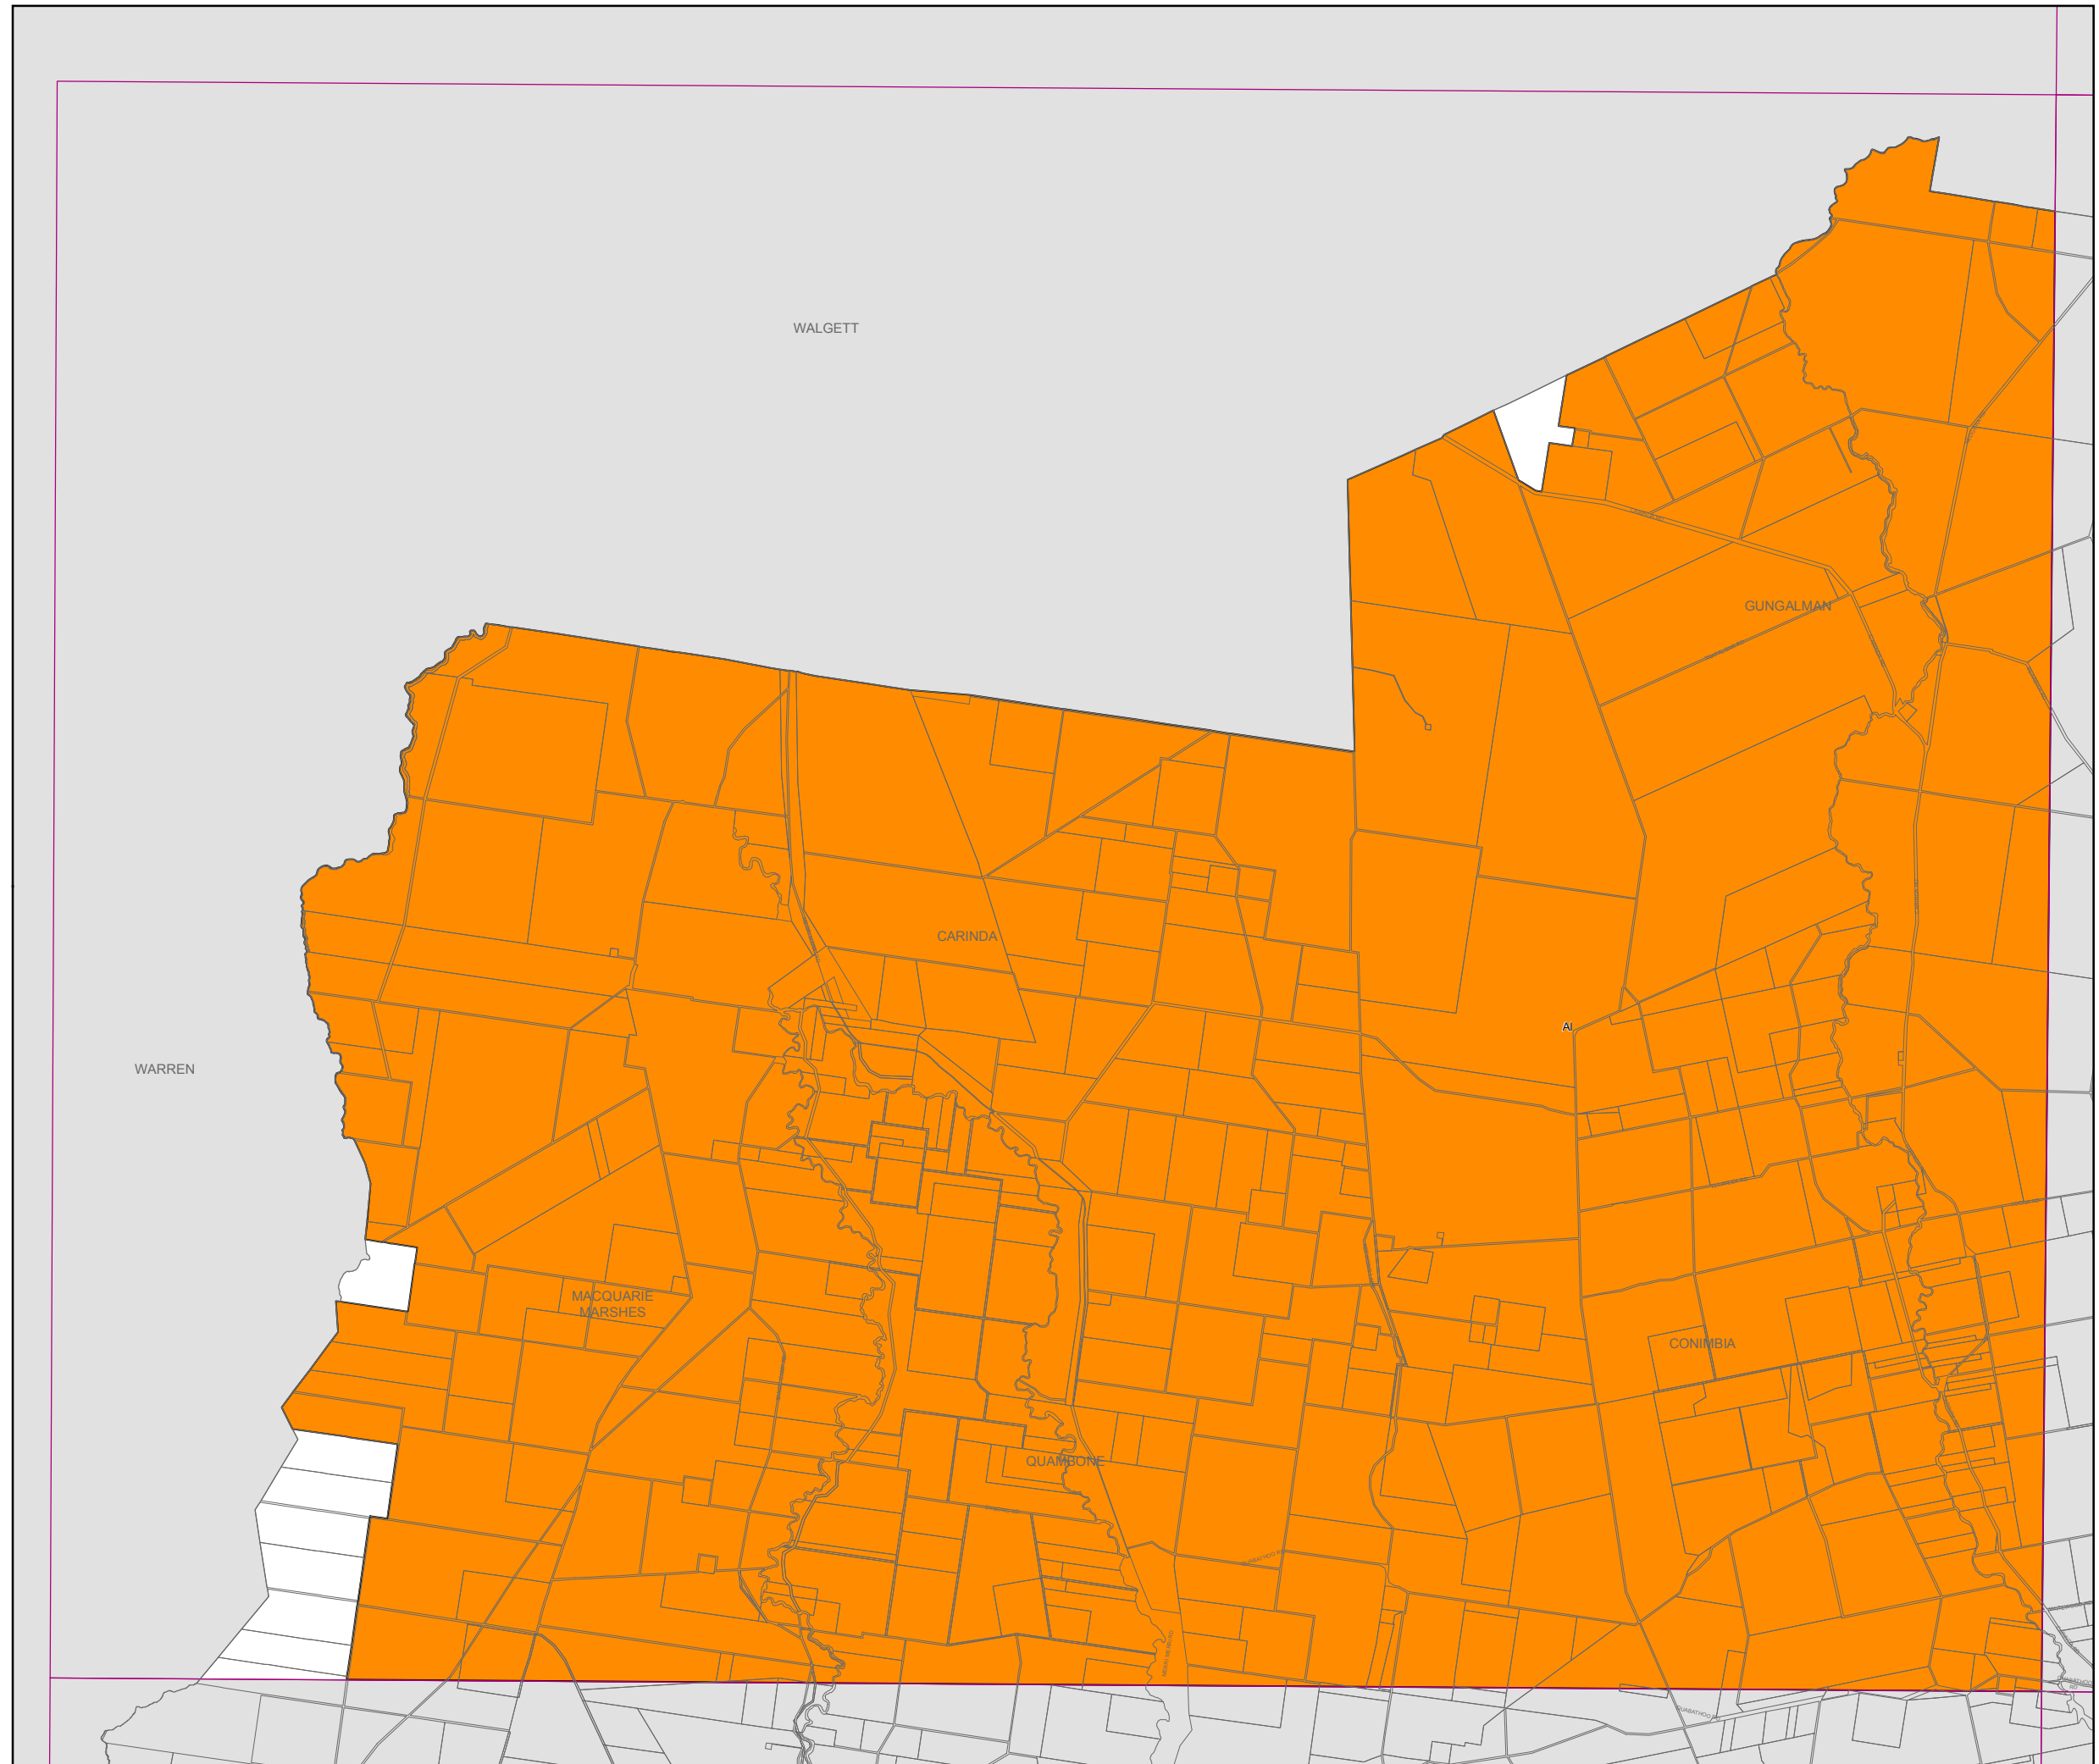

Lot Size Map - Sheet LSZ_001

Minimum Lot Size (sq m)

- R 750
- V 2000
- X 8000
- Z 2 ha
- AI 1000 ha
- Refer to Clause 4.1 (4A) (750 sq m)

Cadastral

- Cadastral 20/09/2010 © Land and Property Information (LPI)

Projection: GDA 1994
MGA Zone 55

Scale: 1:160,000 @ A3