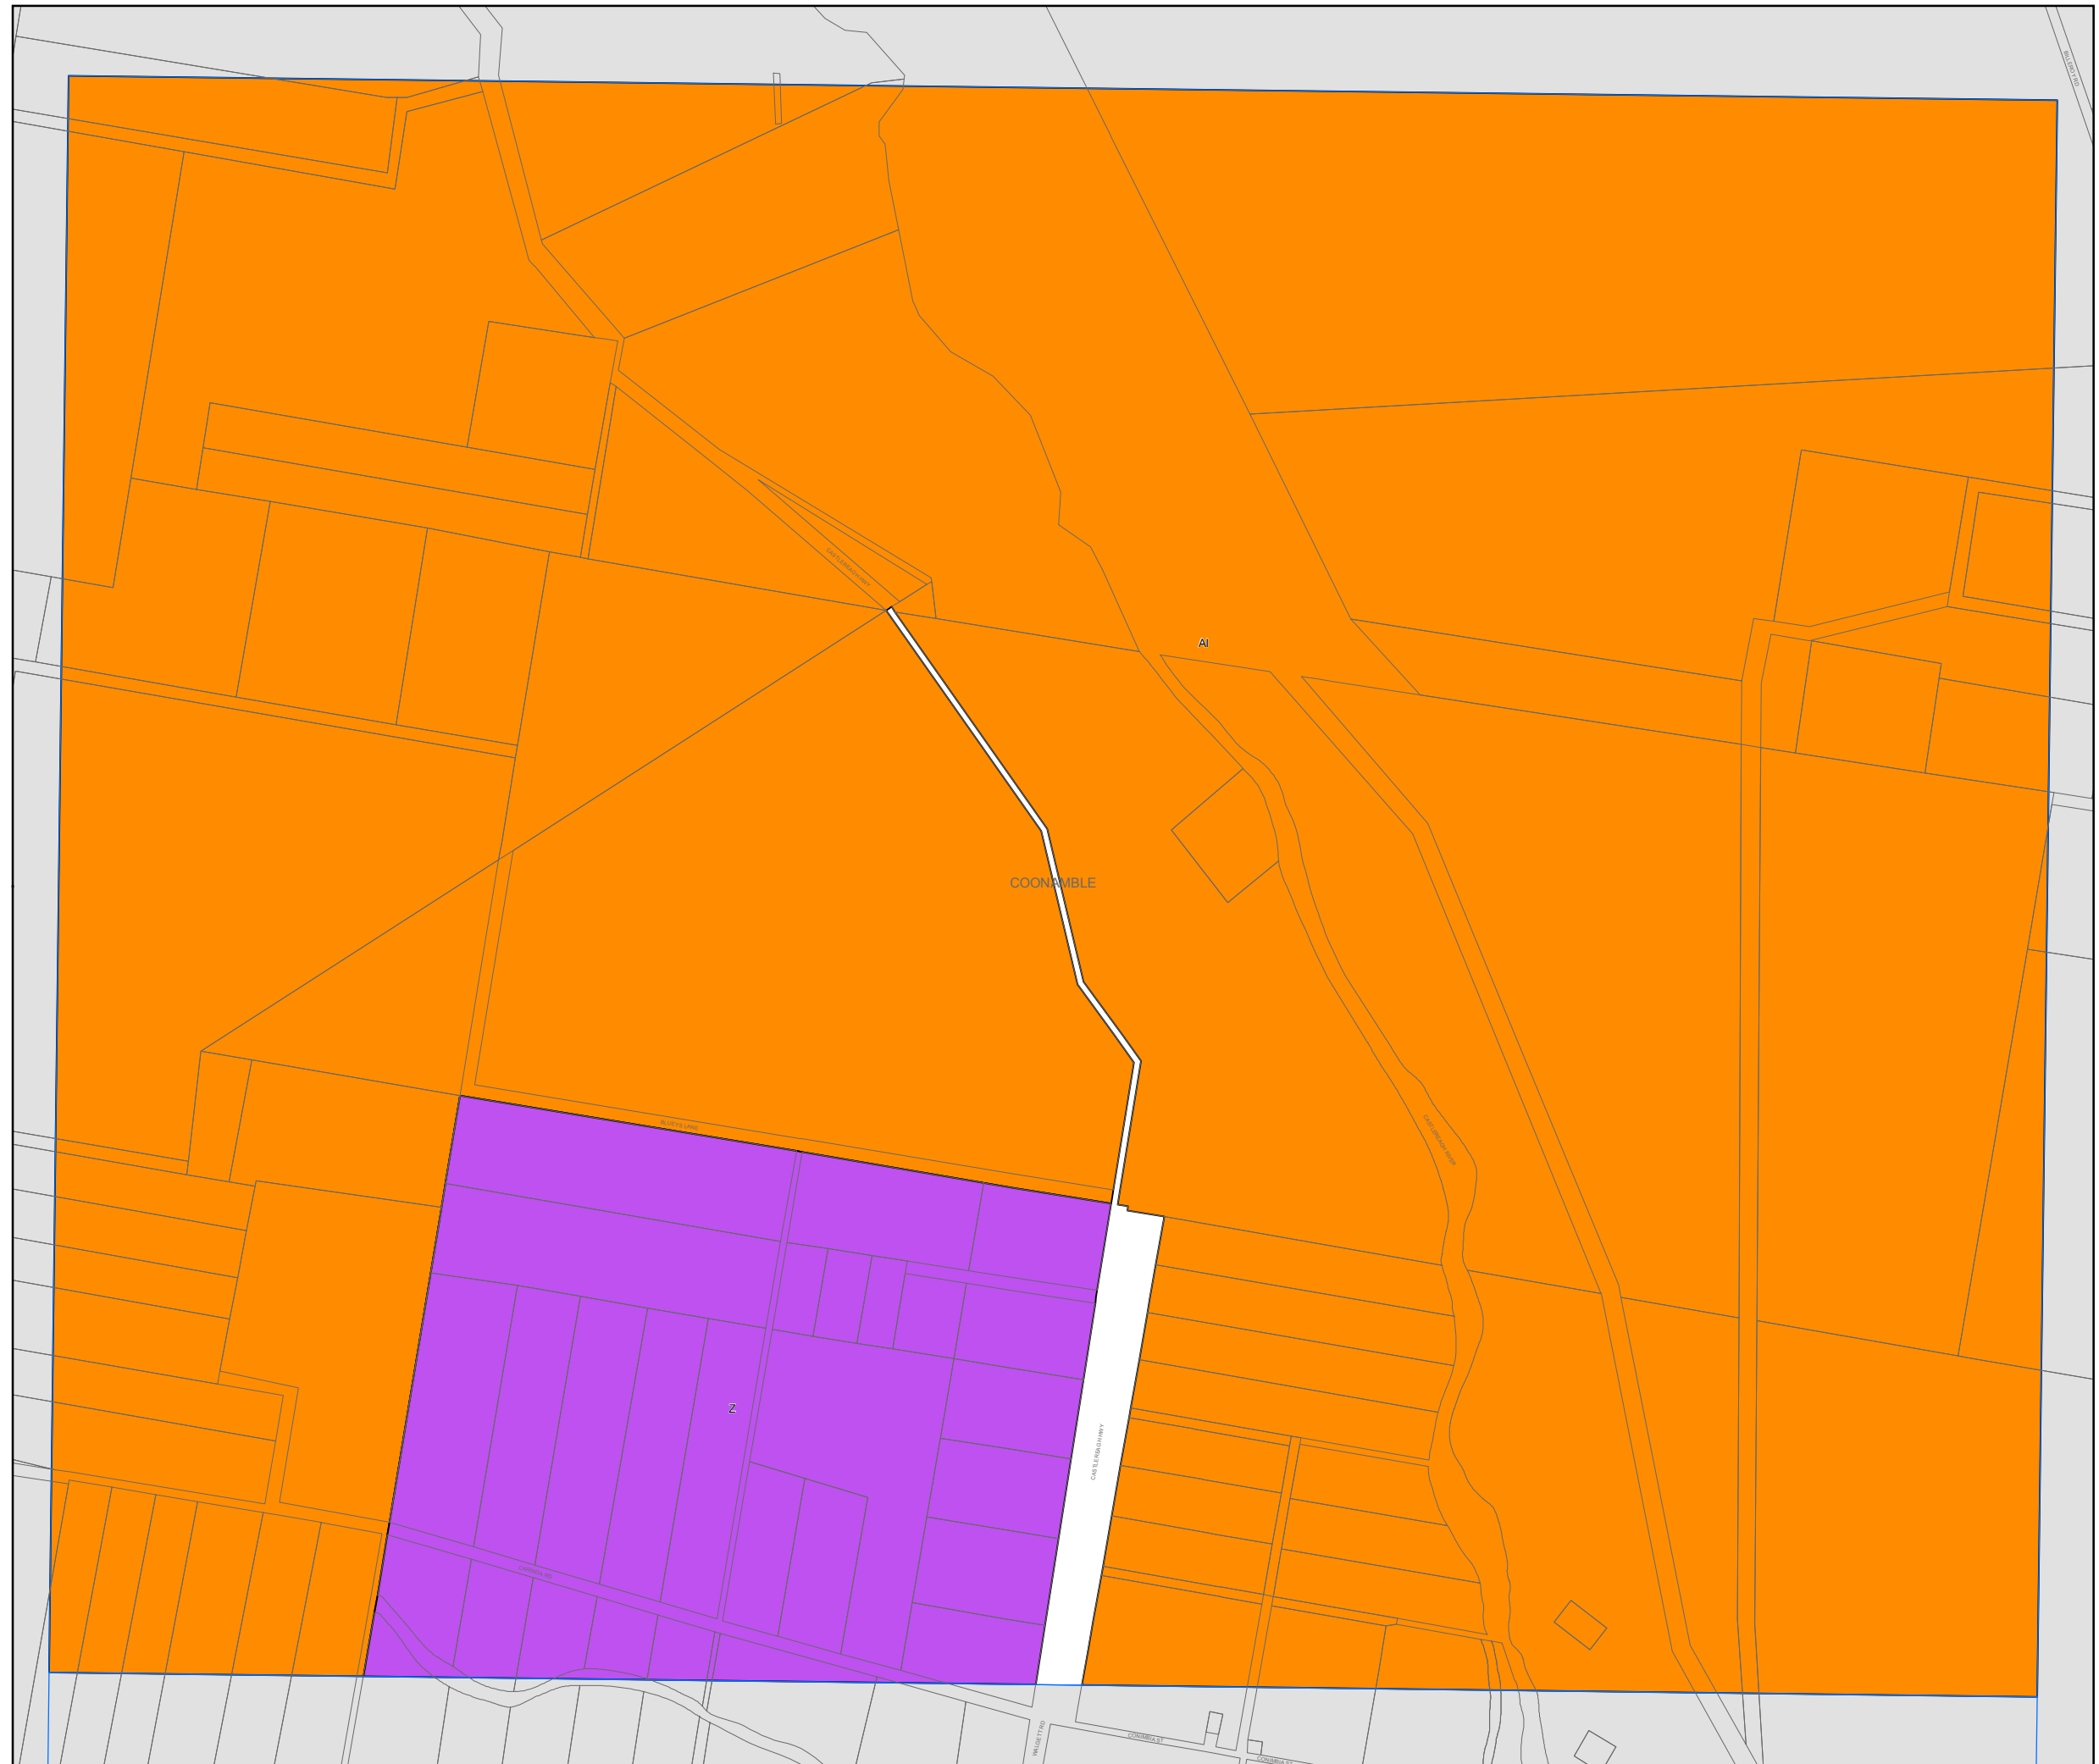

Lot Size Map - Sheet LSZ_006A

Minimum Lot Size (sq m)

- R 750
- V 2000
- X 8000
- Z 2 ha
- AI 1000 ha
- Refer to Clause 4.1 (4A) (750 sq m)

Cadastre

- Cadastre 20/09/2010 © Land and Property Information (LPI)

Projection: GDA 1994
MGA Zone 55

Scale: 1:20,000 @ A3