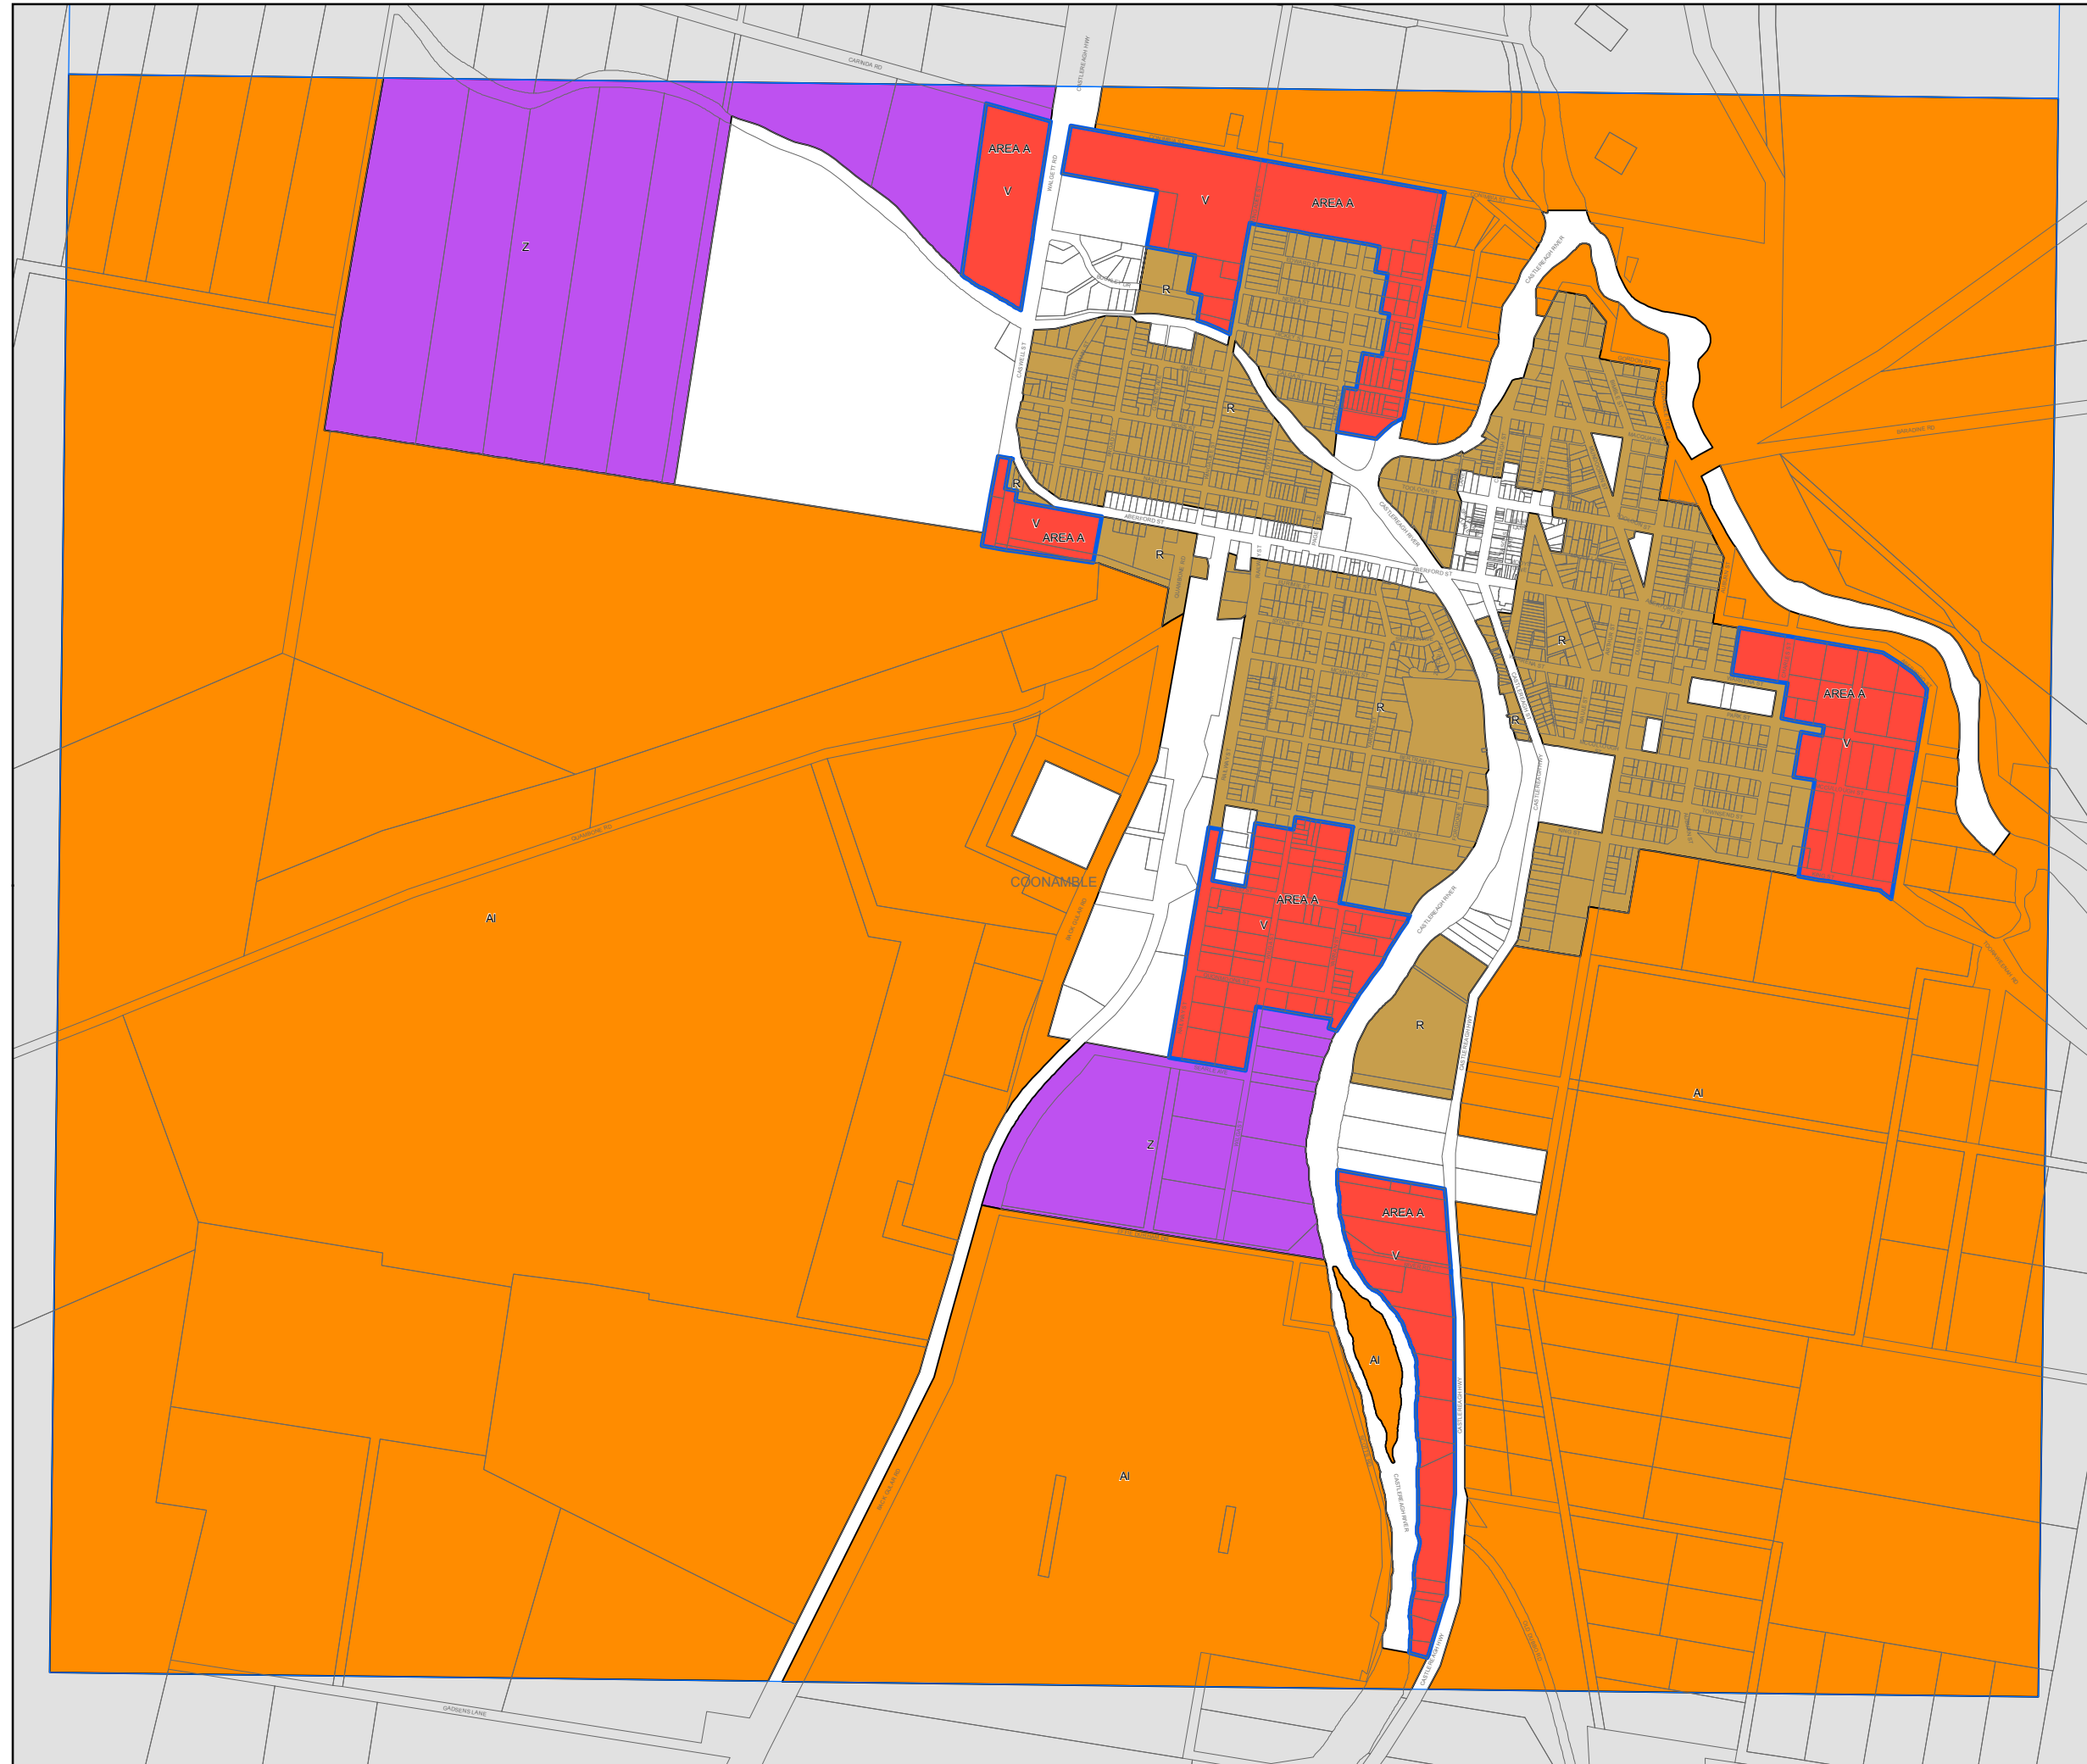

Lot Size Map - Sheet LSZ_006B

Minimum Lot Size (sq m)

- R 750
- V 2000
- Z 2 ha
- AI 1000 ha
- Refer to Clause 4.1 (4A) (750 sq m)

Cadastral

- Cadastral 20/09/2010 © Land and Property Information (LPI)

0 200 400 600 800 Metres

Scale: 1:20,000 @ A3

Projection: GDA 1994
MGA Zone 55

Map identification number:
2150_COM_LSZ_006B_020_20110711