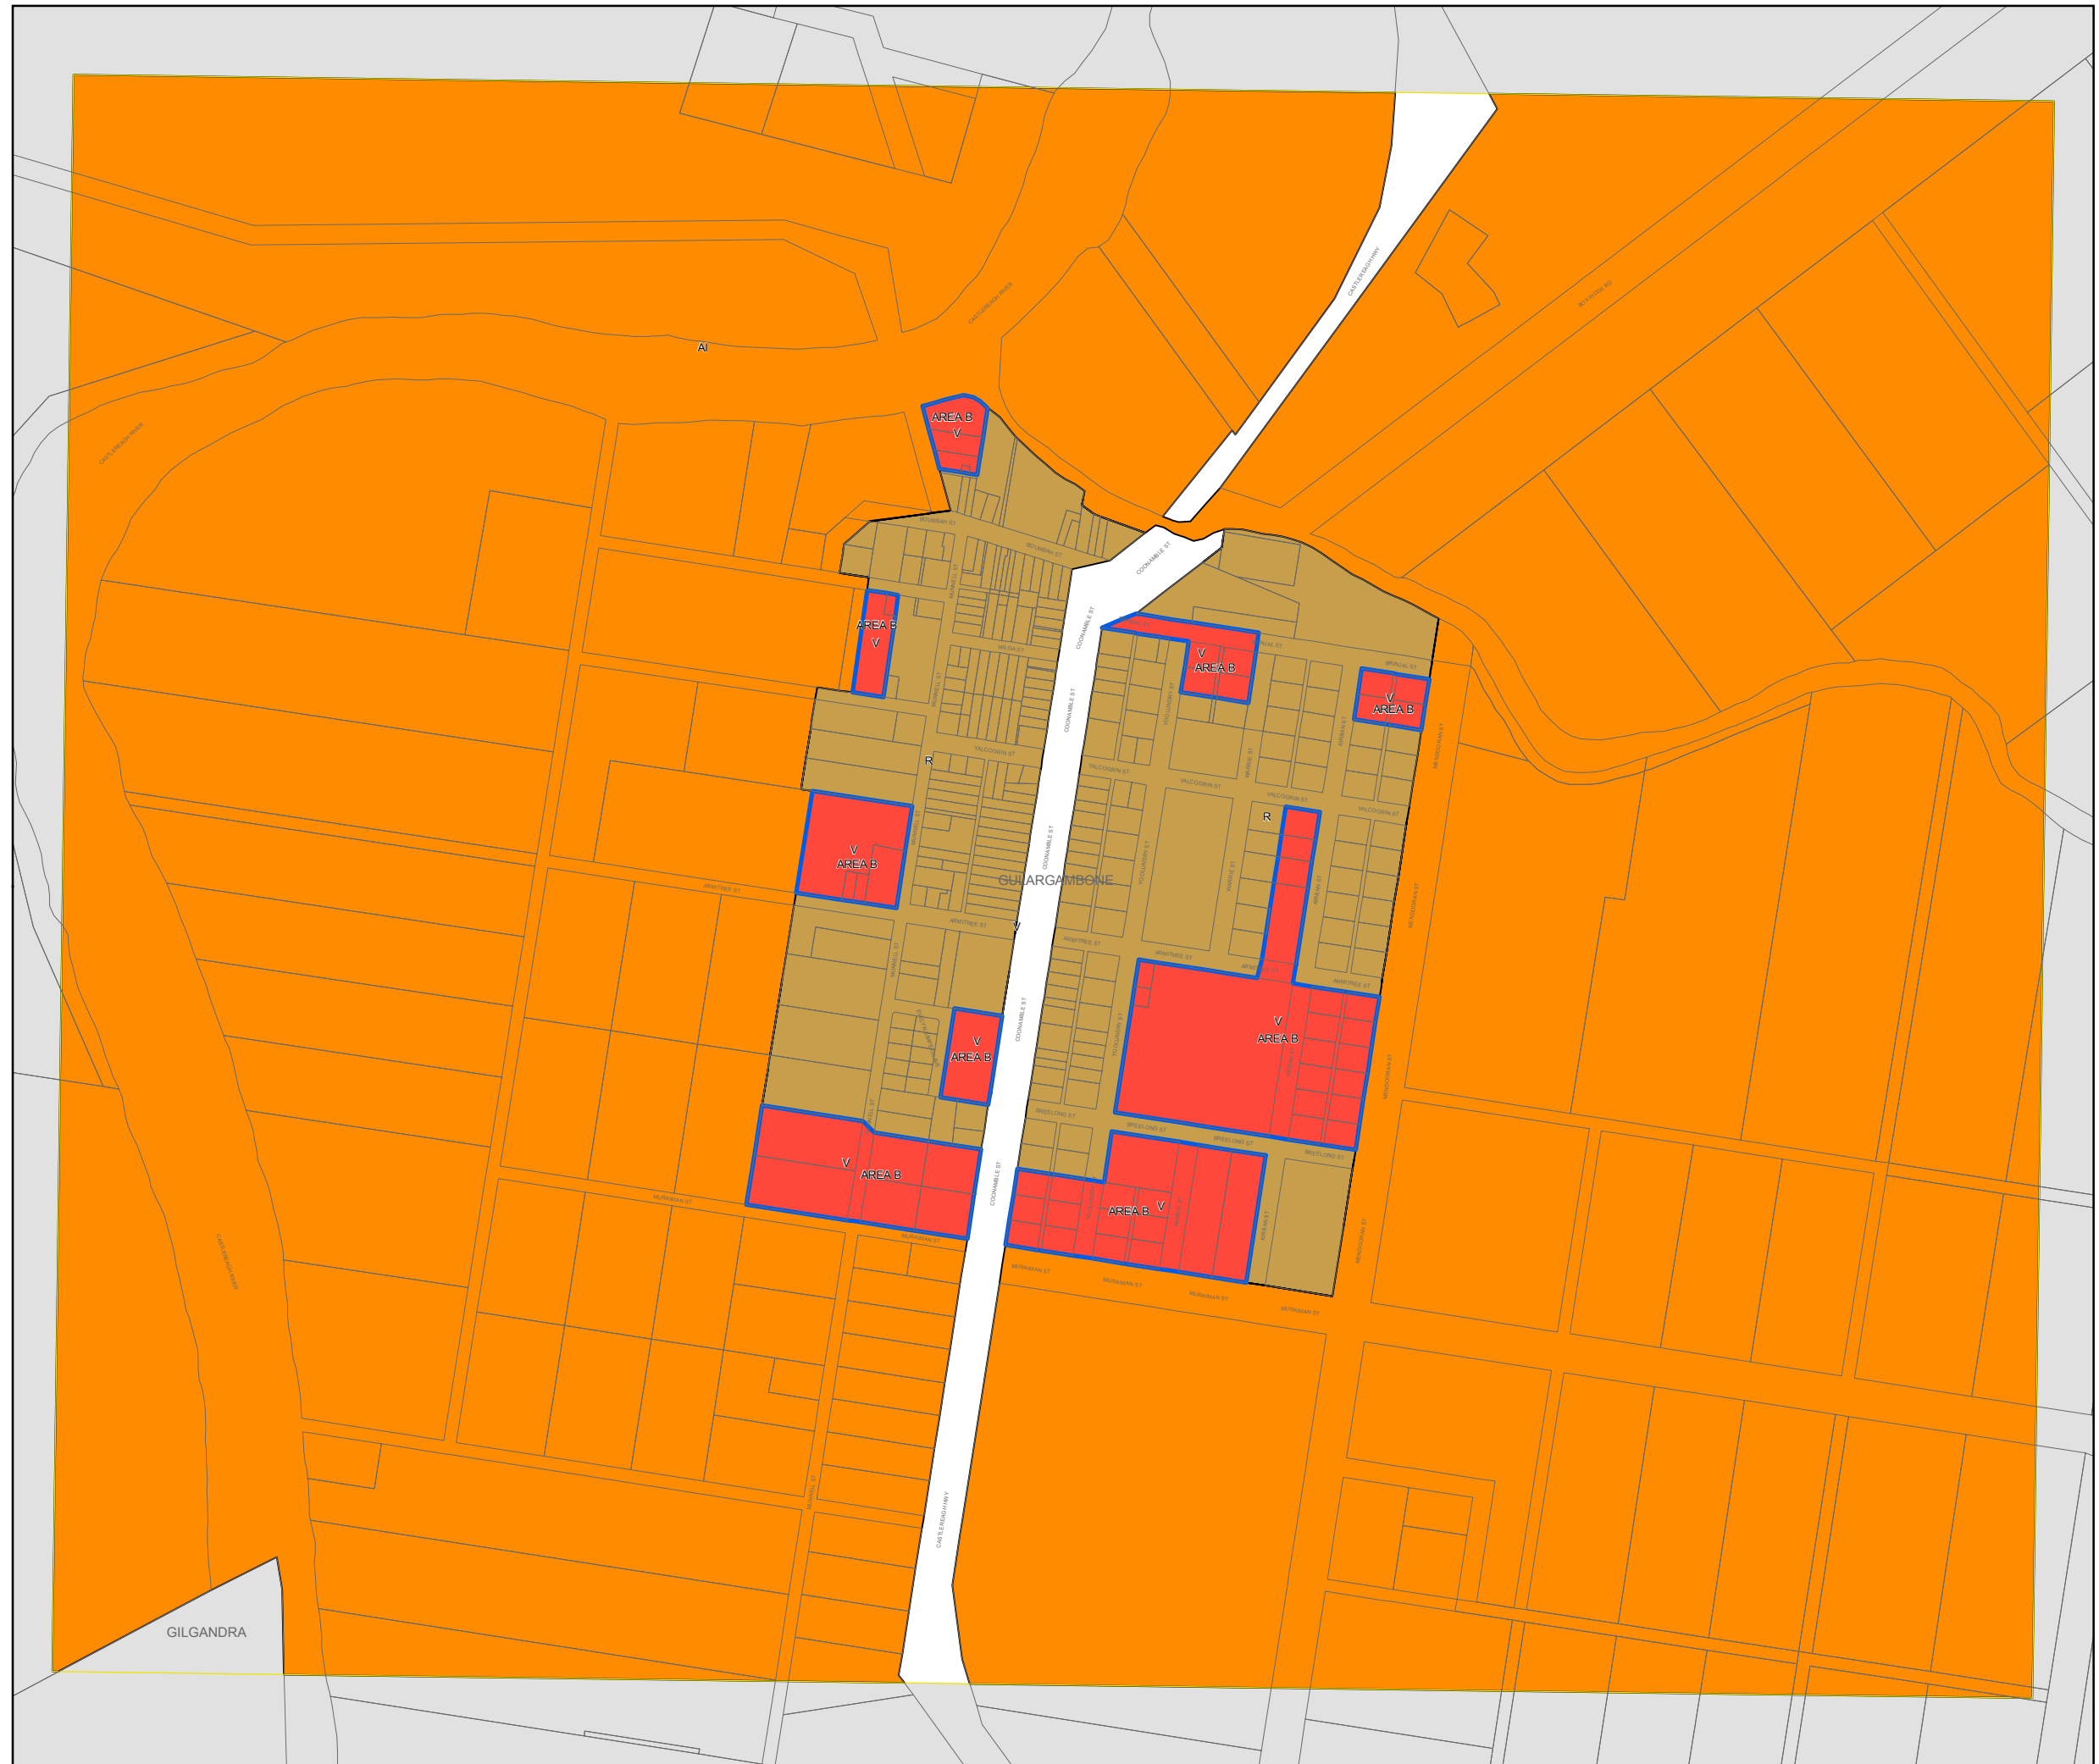

Lot Size Map - Sheet LSZ\_007B

Minimum Lot Size (sq m)

- R 750
- V 2000
- Z 2 ha
- AI 1000 ha
- Refer to Clause 4.1 (4A) (750 sq m)

Cadastre

- Cadastre 20/09/2010 © Land and Property Information (LPI)

Projection: GDA 1994  
MGA Zone 55

Scale: 1:10,000 @ A3

Map identification number:  
2150\_COM\_LSZ\_007B\_010\_20110711