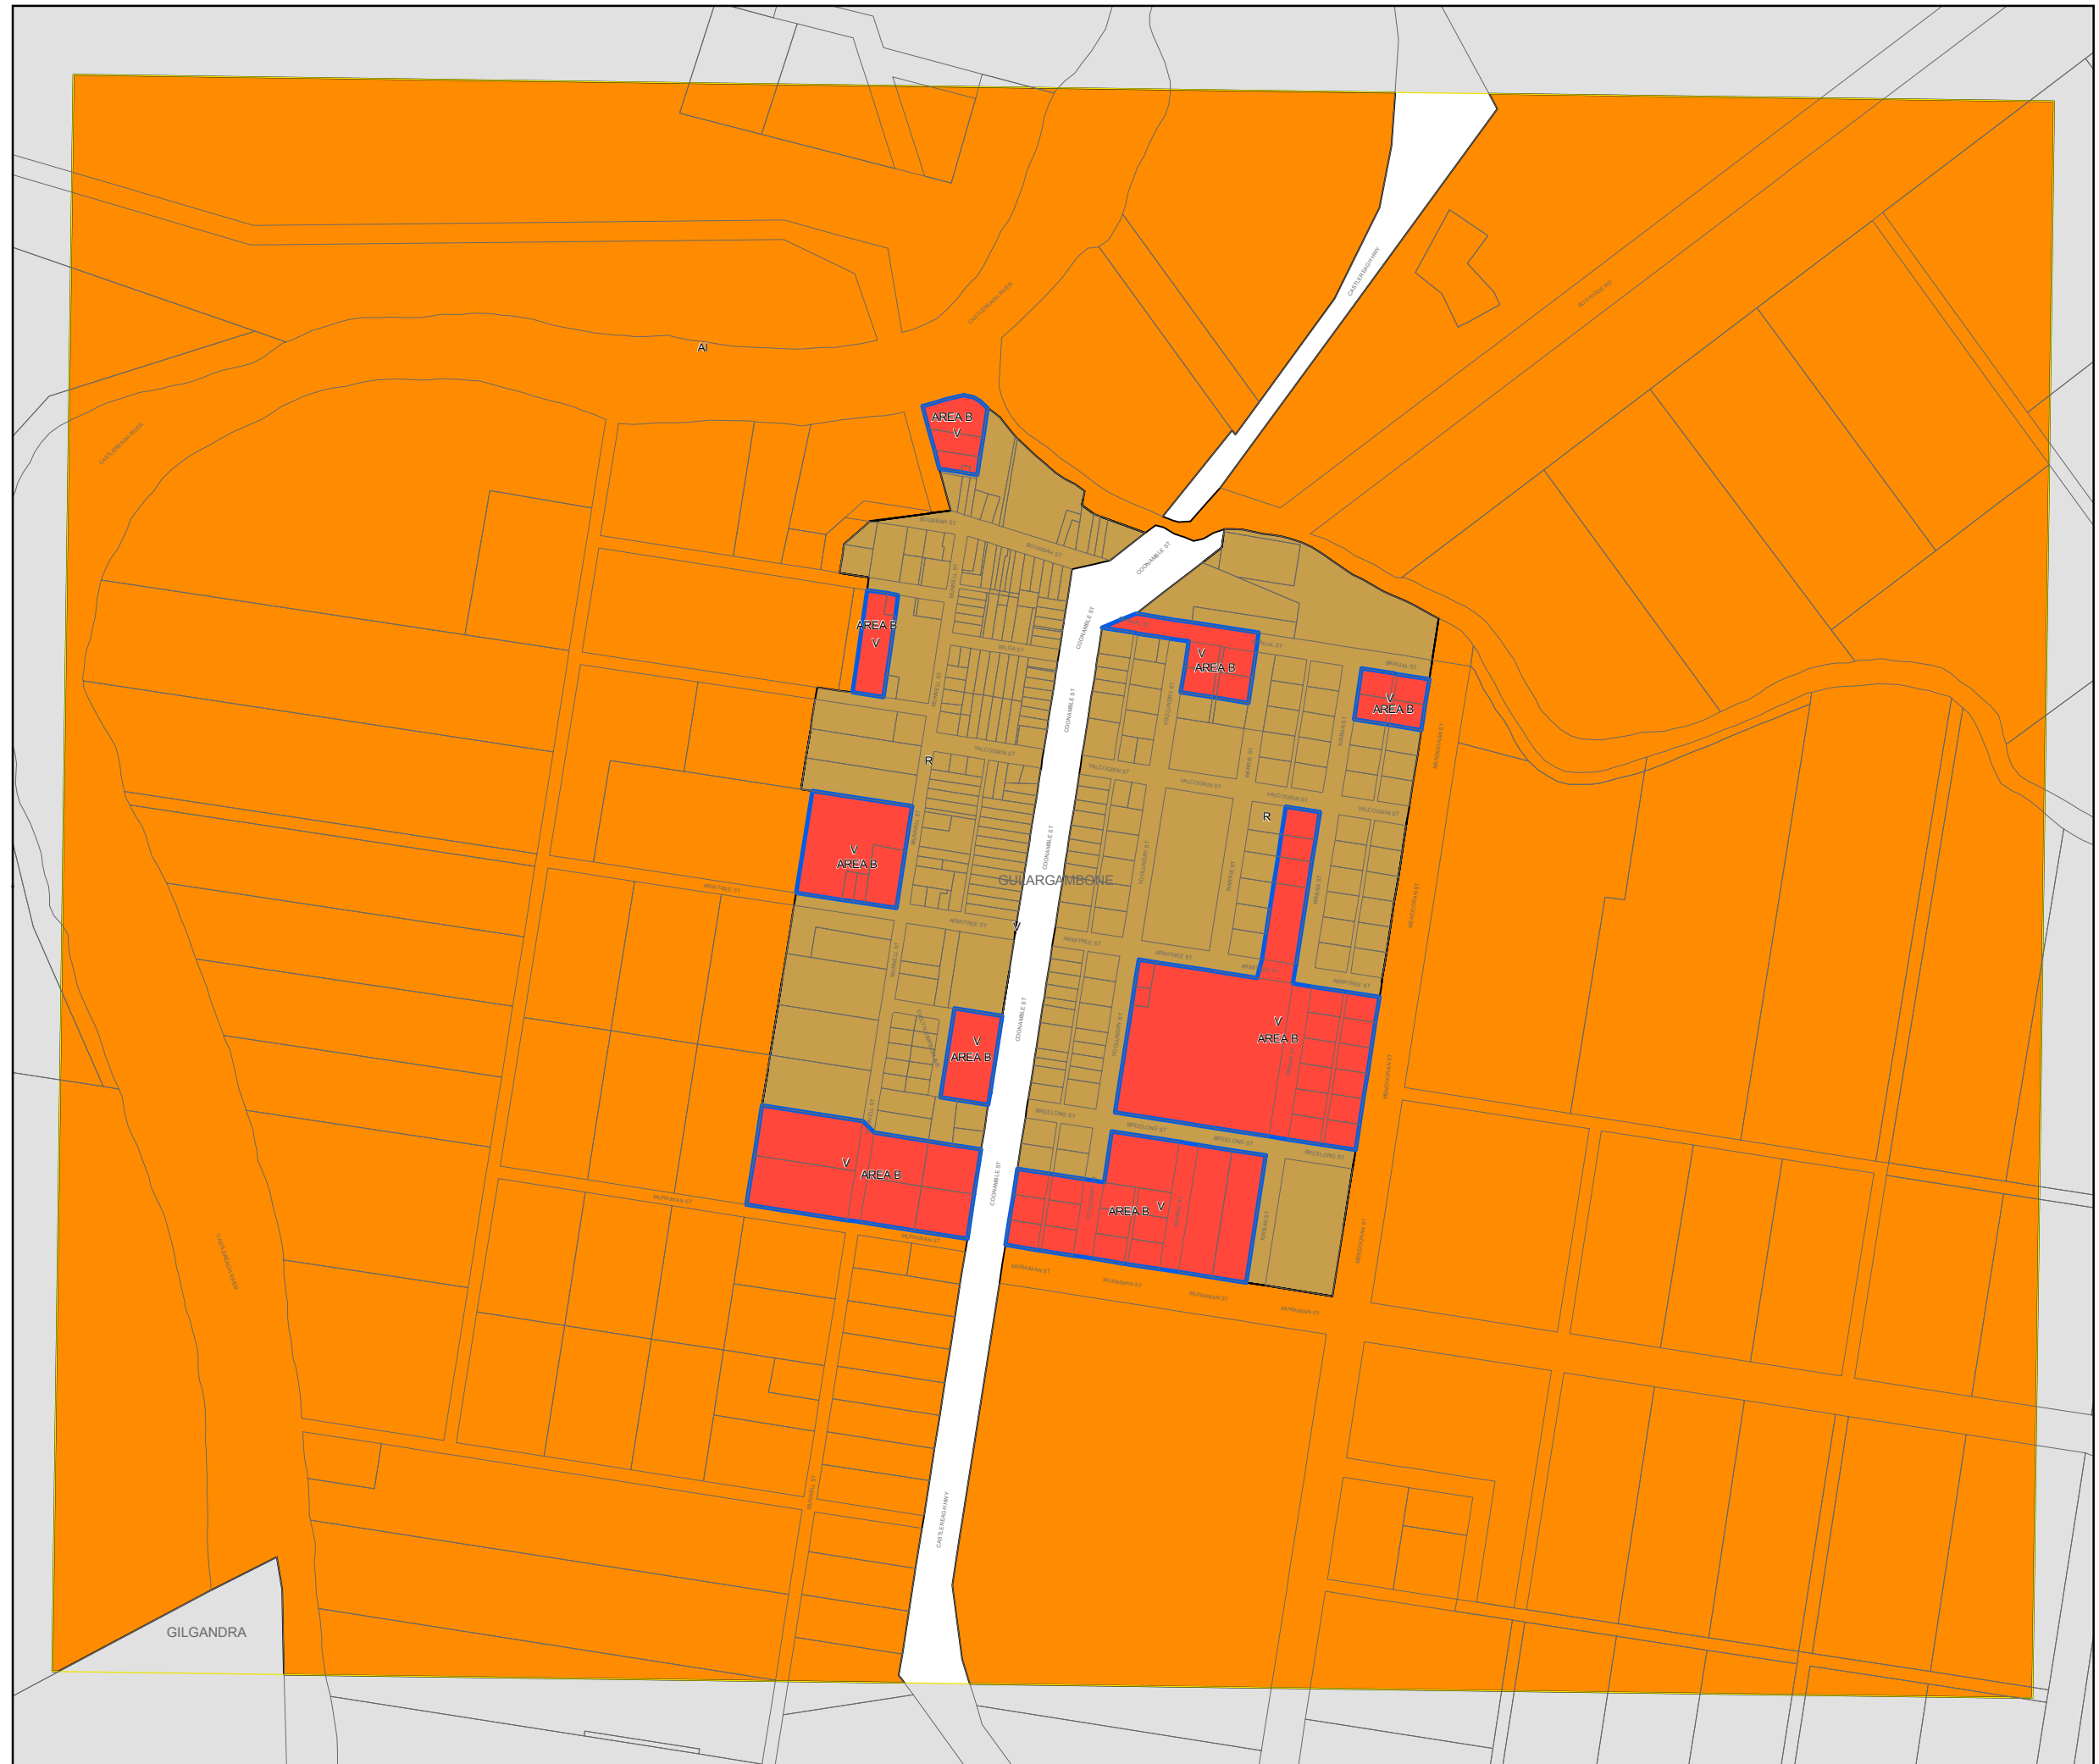

Lot Size Map - Sheet LSZ_007B

Minimum Lot Size (sq m)

- R 750
- V 2000
- X 8000
- Z 2 ha
- AI 1000 ha
- Refer to Clause 4.1 (4A) (750 sq m)

Cadastre

- Cadastre 20/09/2010 © Land and Property Information (LPI)

Projection: GDA 1994
MGA Zone 55

Scale: 1:10,000 @ A3

Map identification number:
2150_COM_LSZ_007B_010_20141117