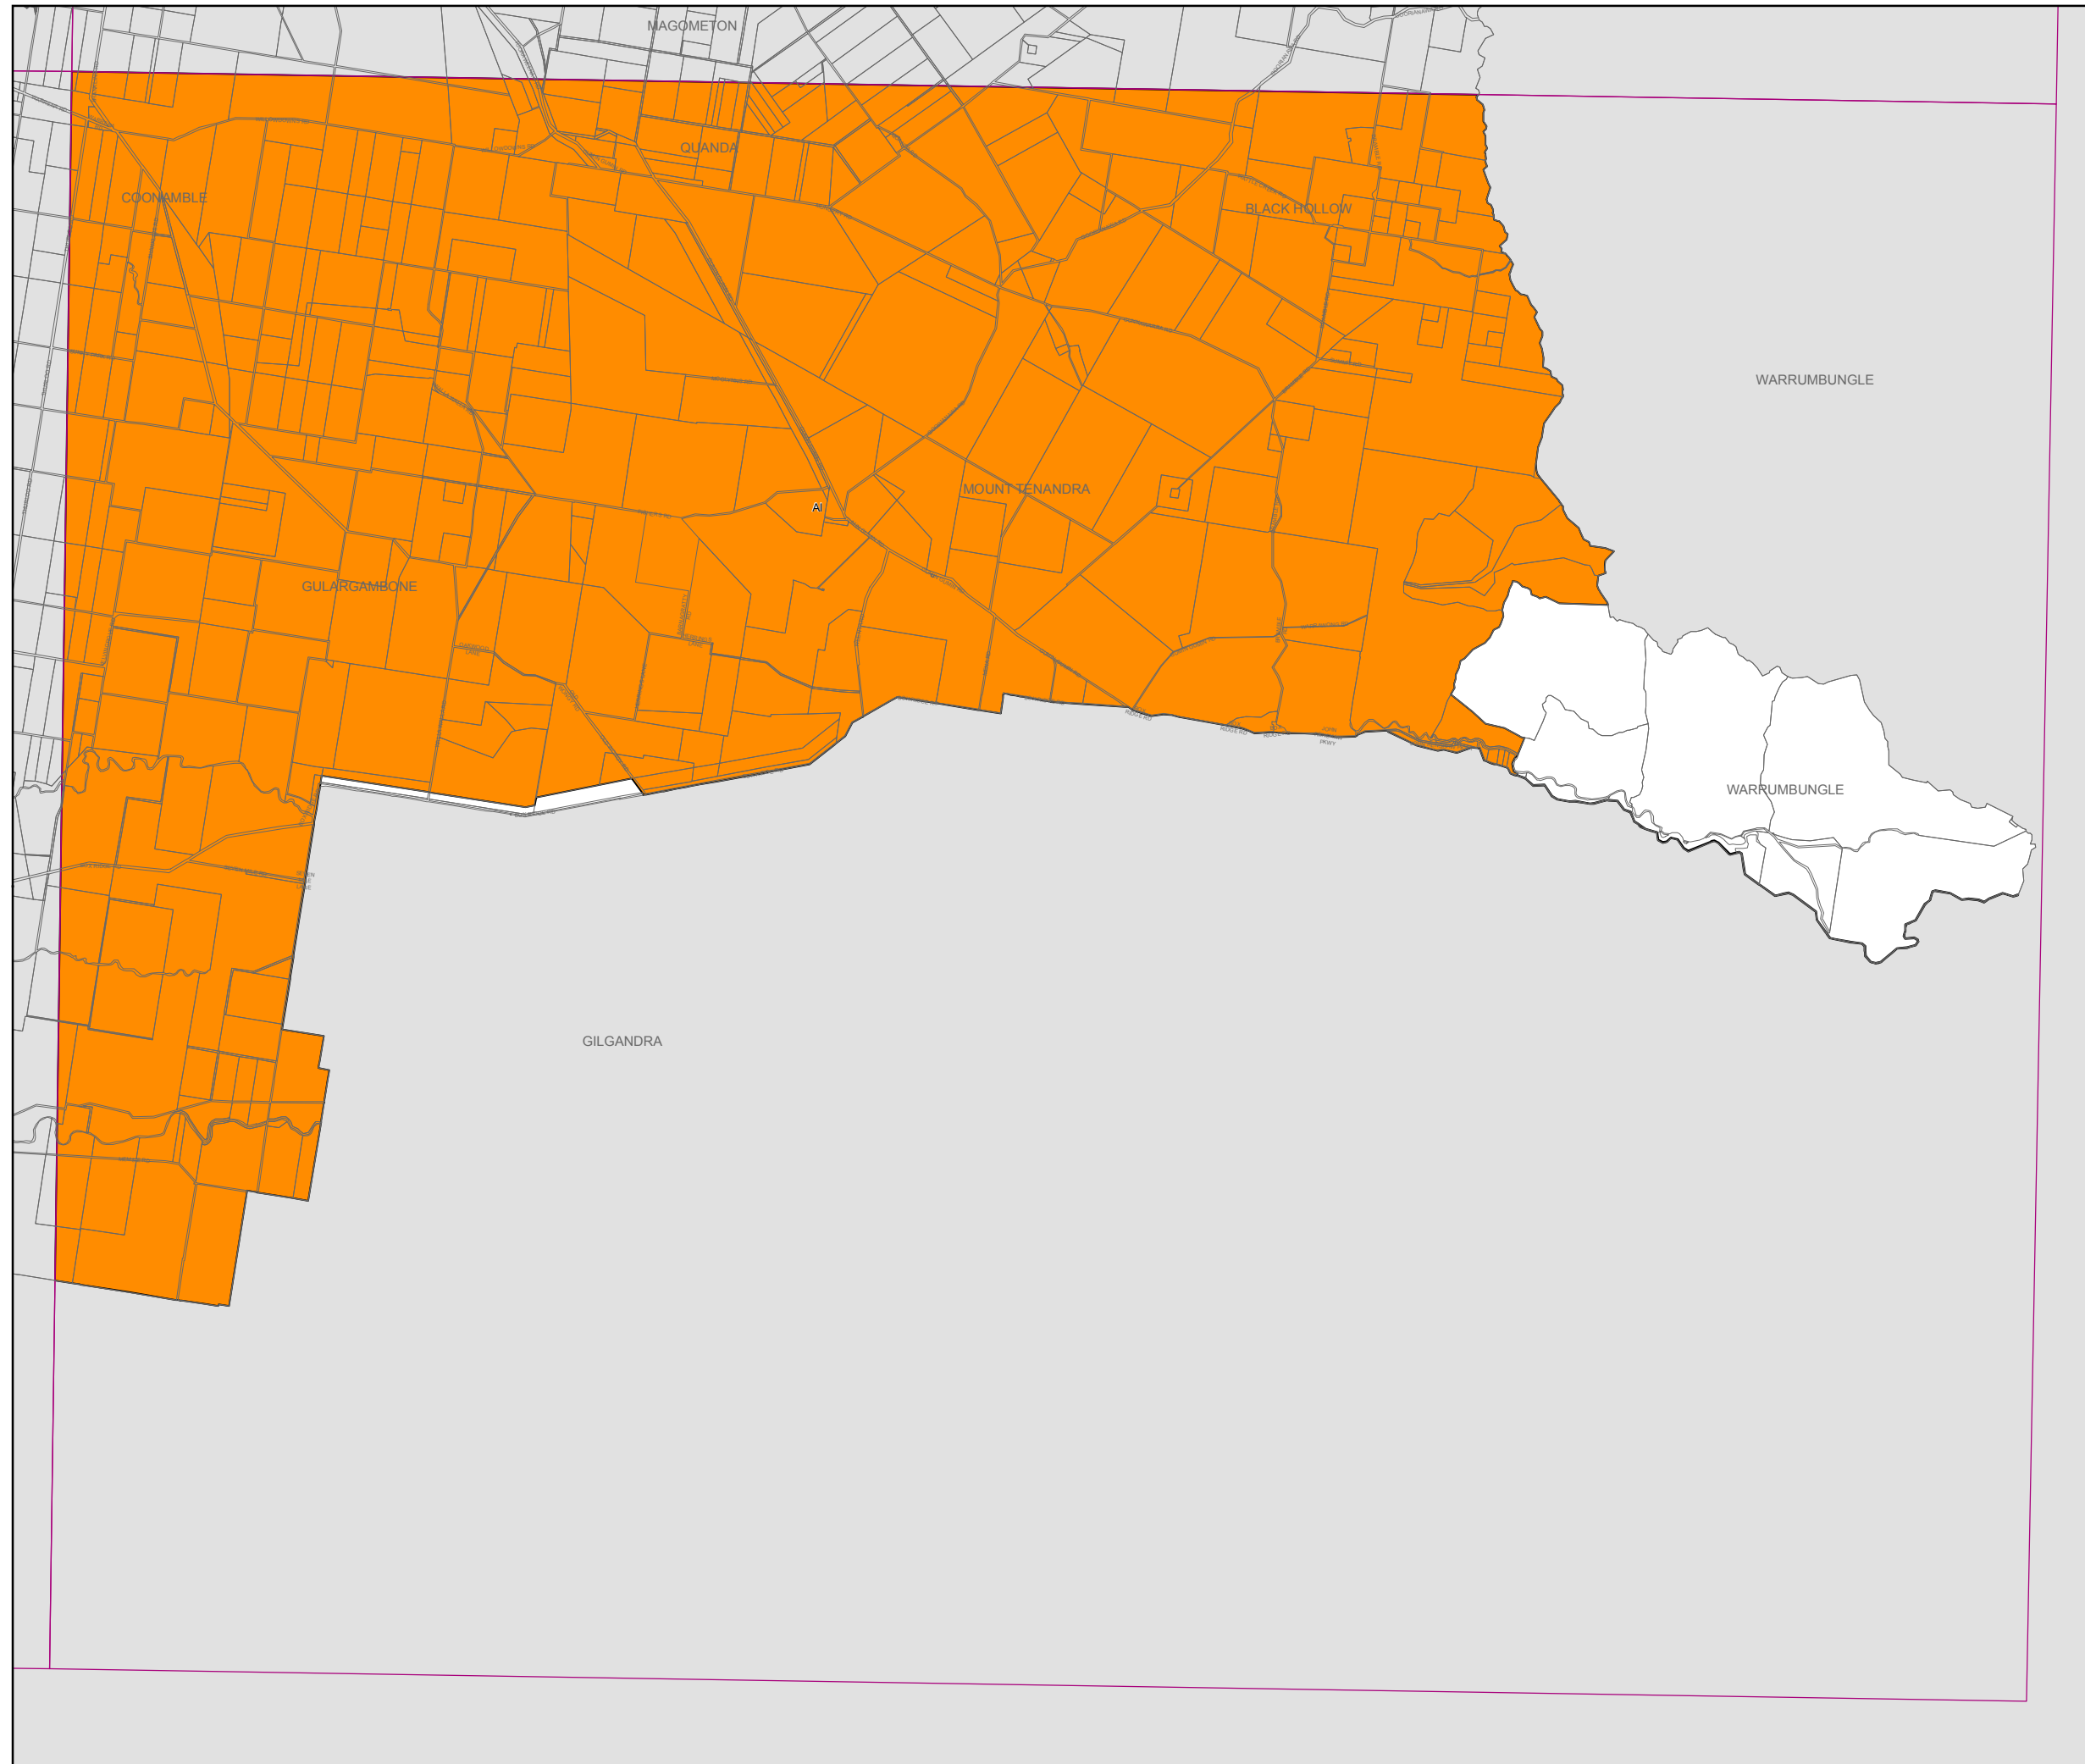

Lot Size Map - Sheet LSZ_010

Minimum Lot Size (sq m)

- R 750
- V 2000
- X 8000
- Z 2 ha
- AI 1000 ha
- Refer to Clause 4.1 (4A) (750 sq m)

Cadastre

- Cadastre 20/09/2010 © Land and Property Information (LPI)

Projection: GDA 1994
MGA Zone 55

Scale: 1:160,000 @ A3