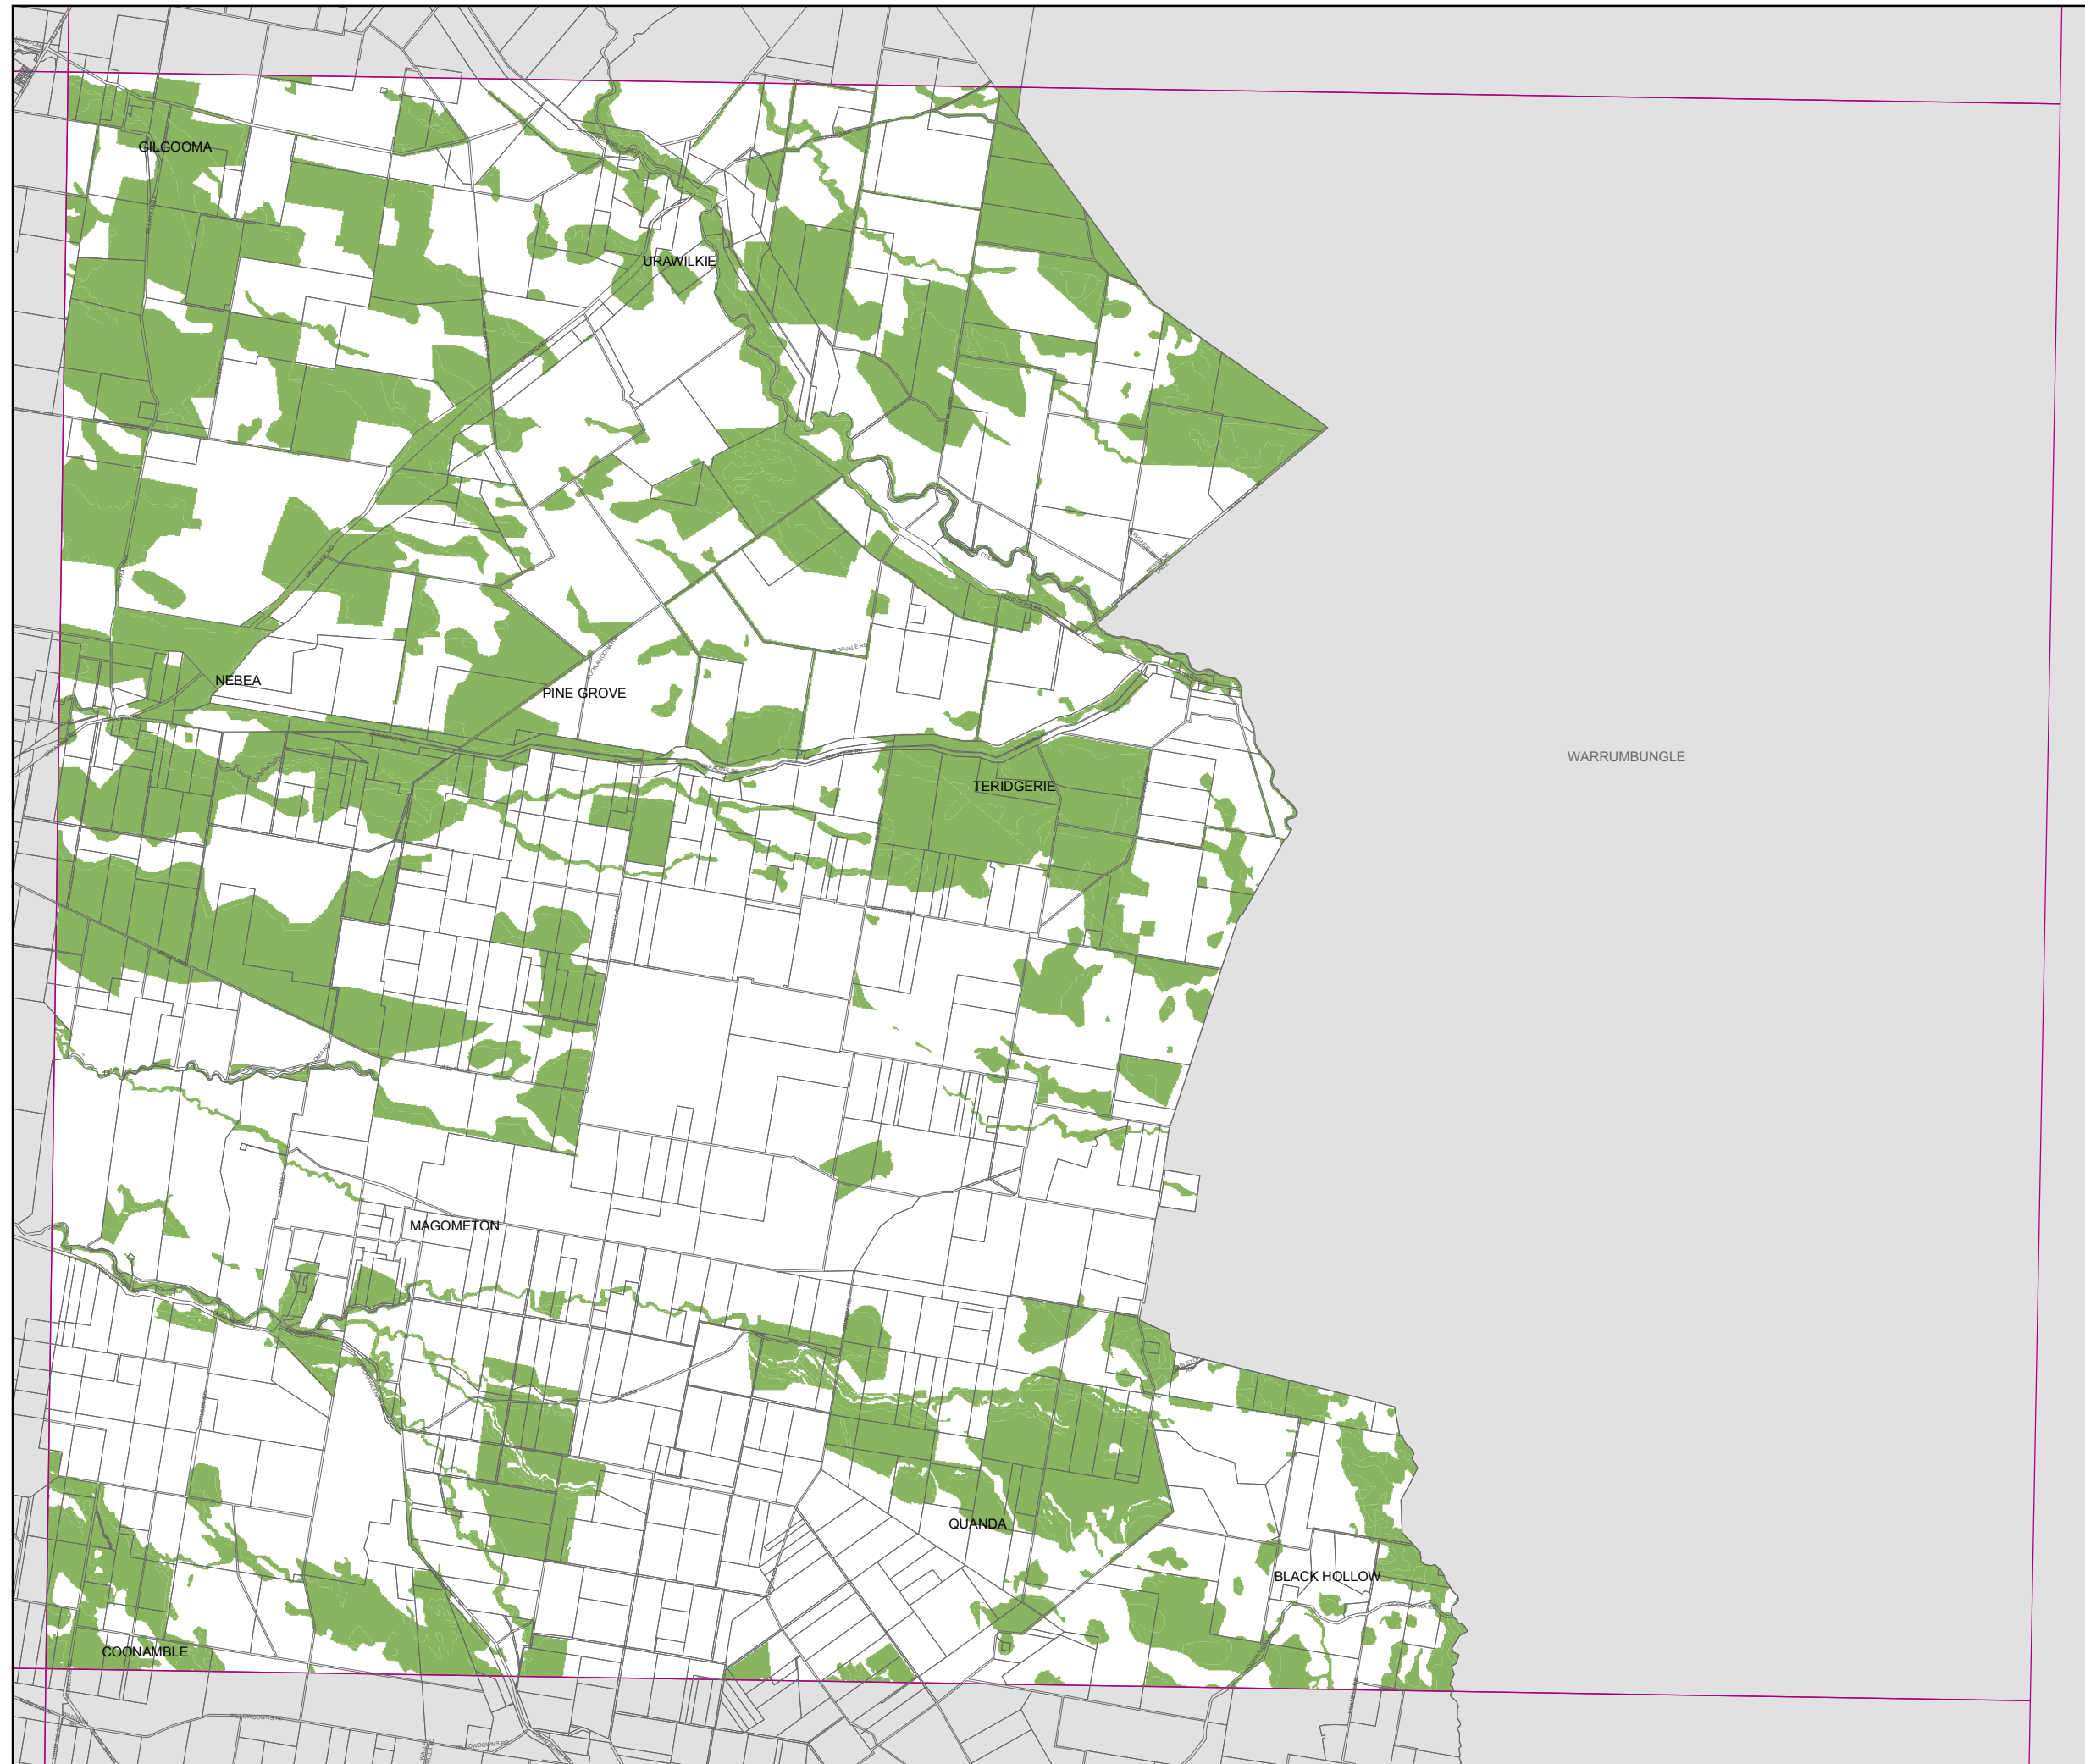

Coonamble Local Environmental Plan 2011

Natural Resource - Biodiversity Map - Sheet NRB_009

Biodiversity

Cadastral

Cadastral 20/09/2010 © Land and Property Information (LPI)

Scale: 1:160,000 @ A3

Projection: GDA 1994
MGA Zone 55

Map identification number:
2150_COM_NRB_009_160_20110719