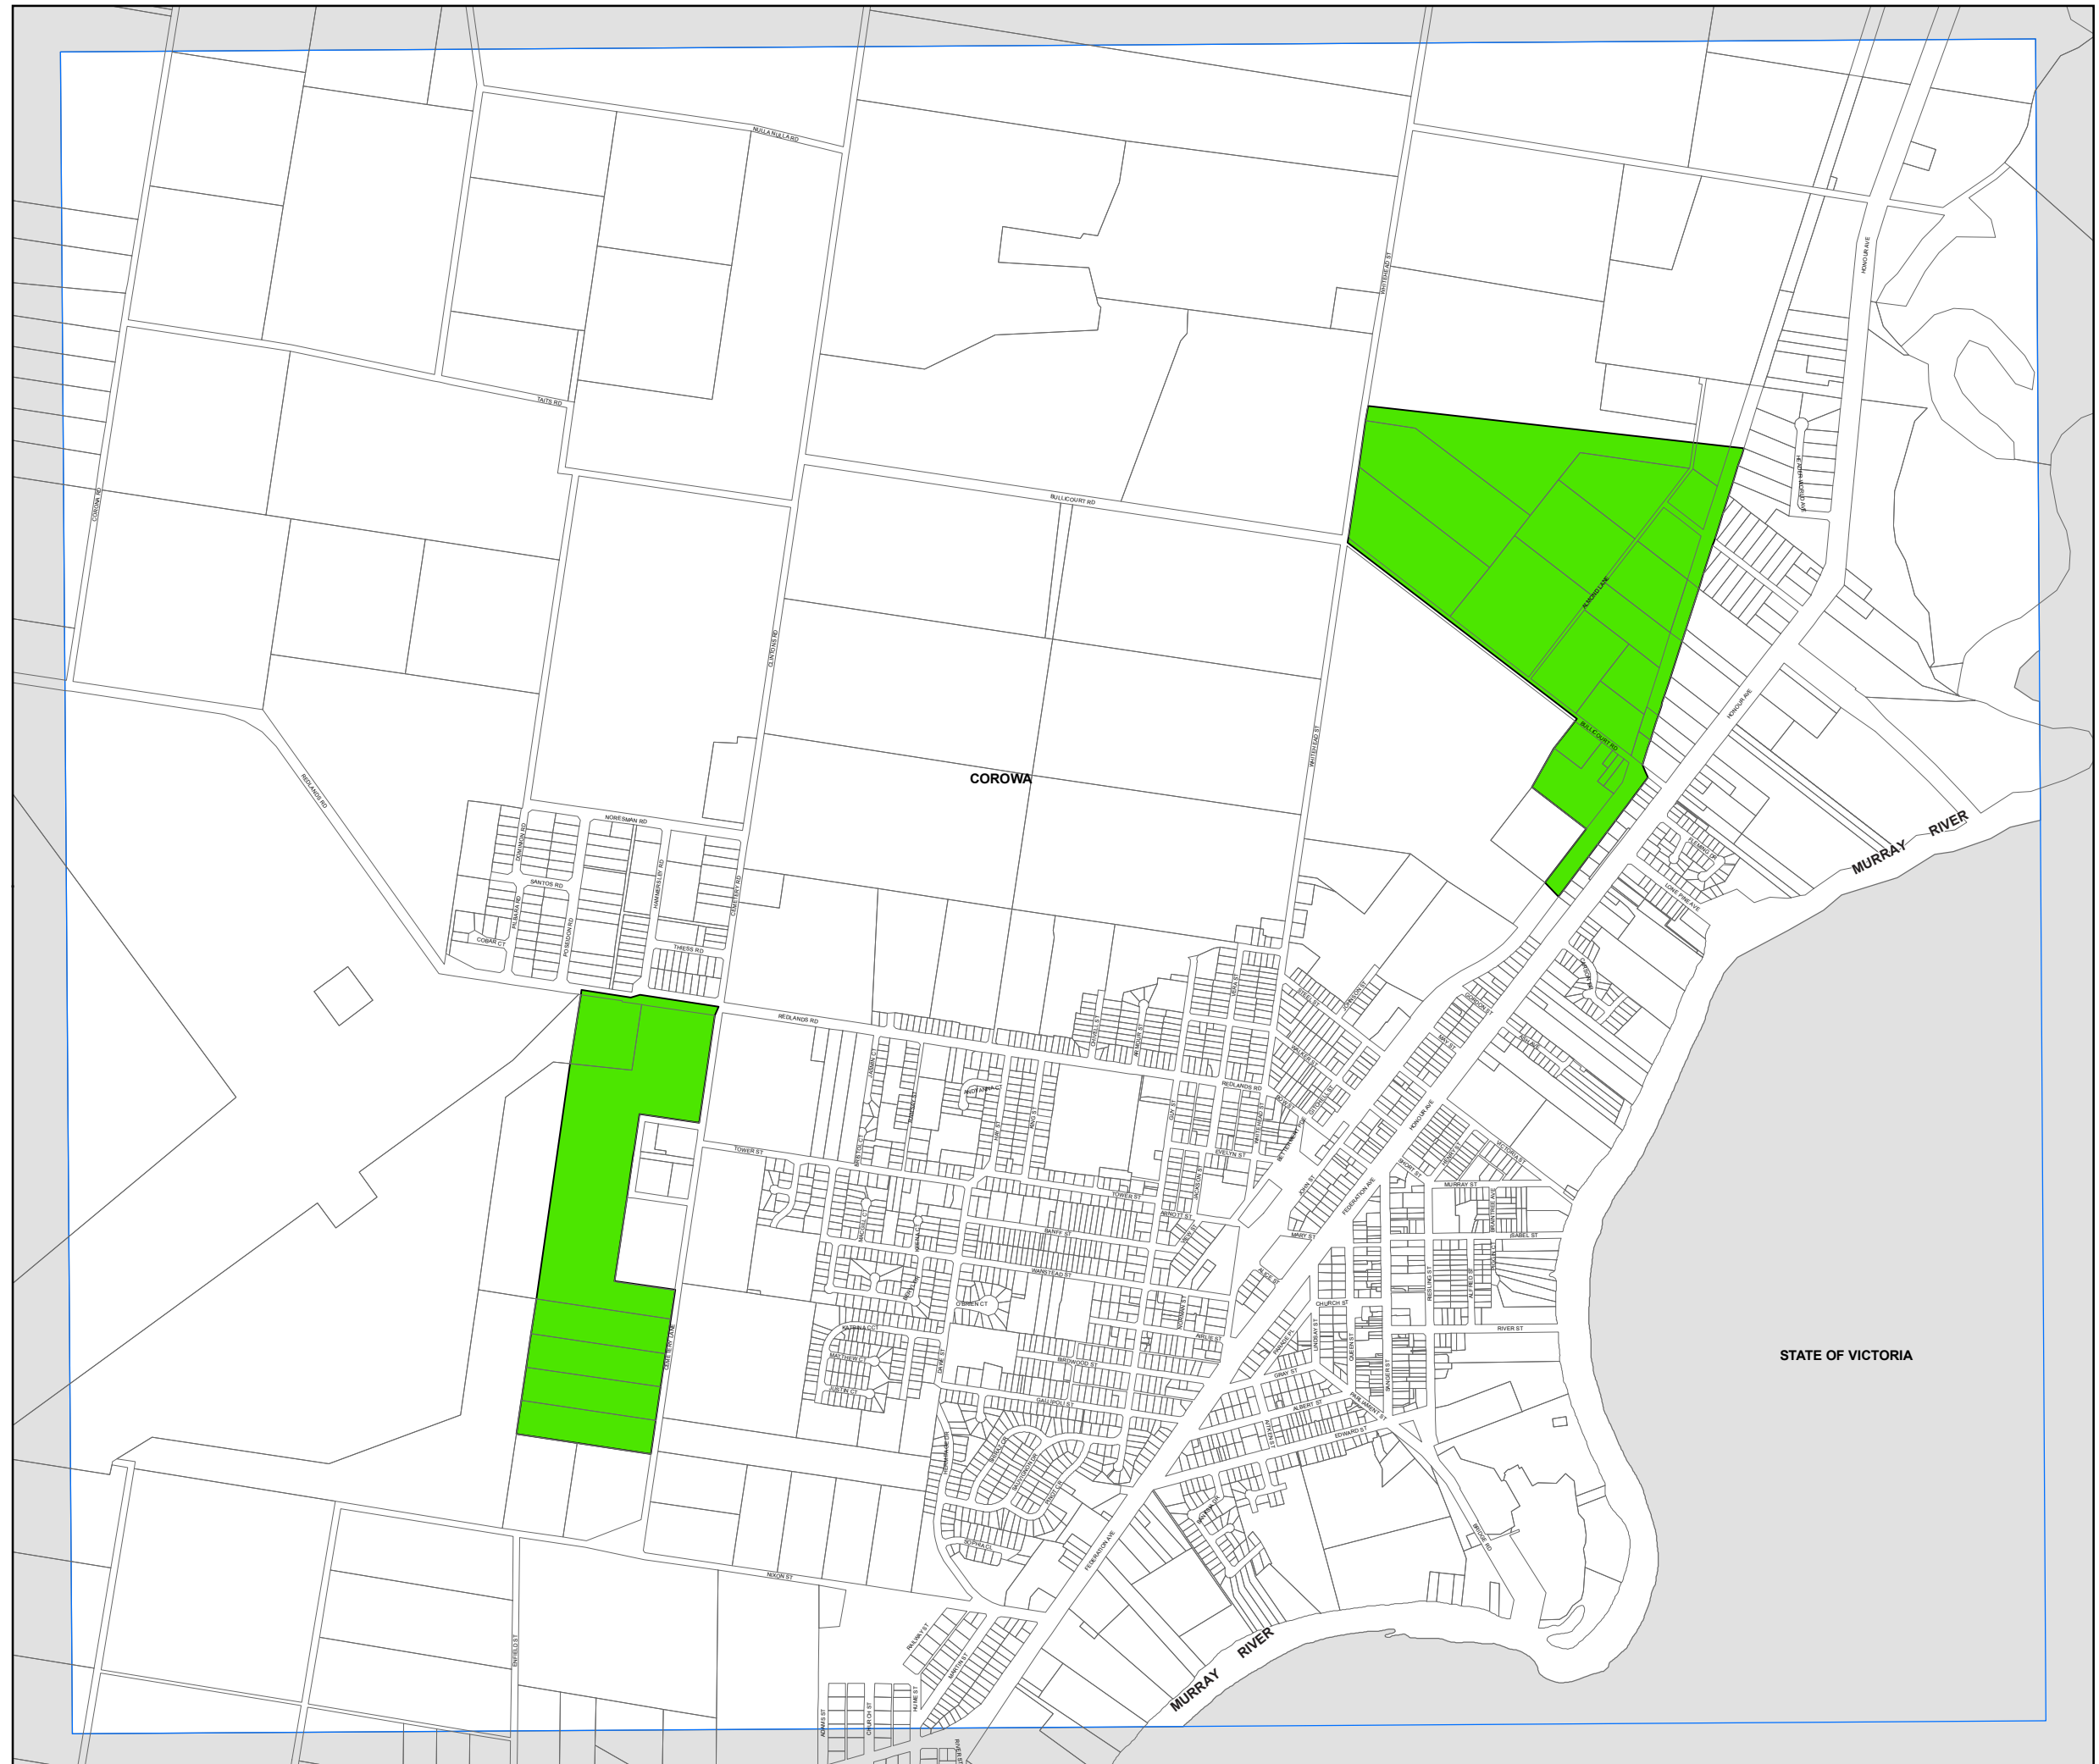

Corowa Local Environmental Plan 2012

Urban Release Area Map-Sheet URA_006A

 Urban Release Area

Cadastre

 Cadastre 12/11/2010 © NSW LPMA

Scale: 1:20,000 @ A3

Projection: GDA 1994
MGA Zone 55

Map identification number:
2300_COM_URA_006A_020_20120426

STATE OF VICTORIA