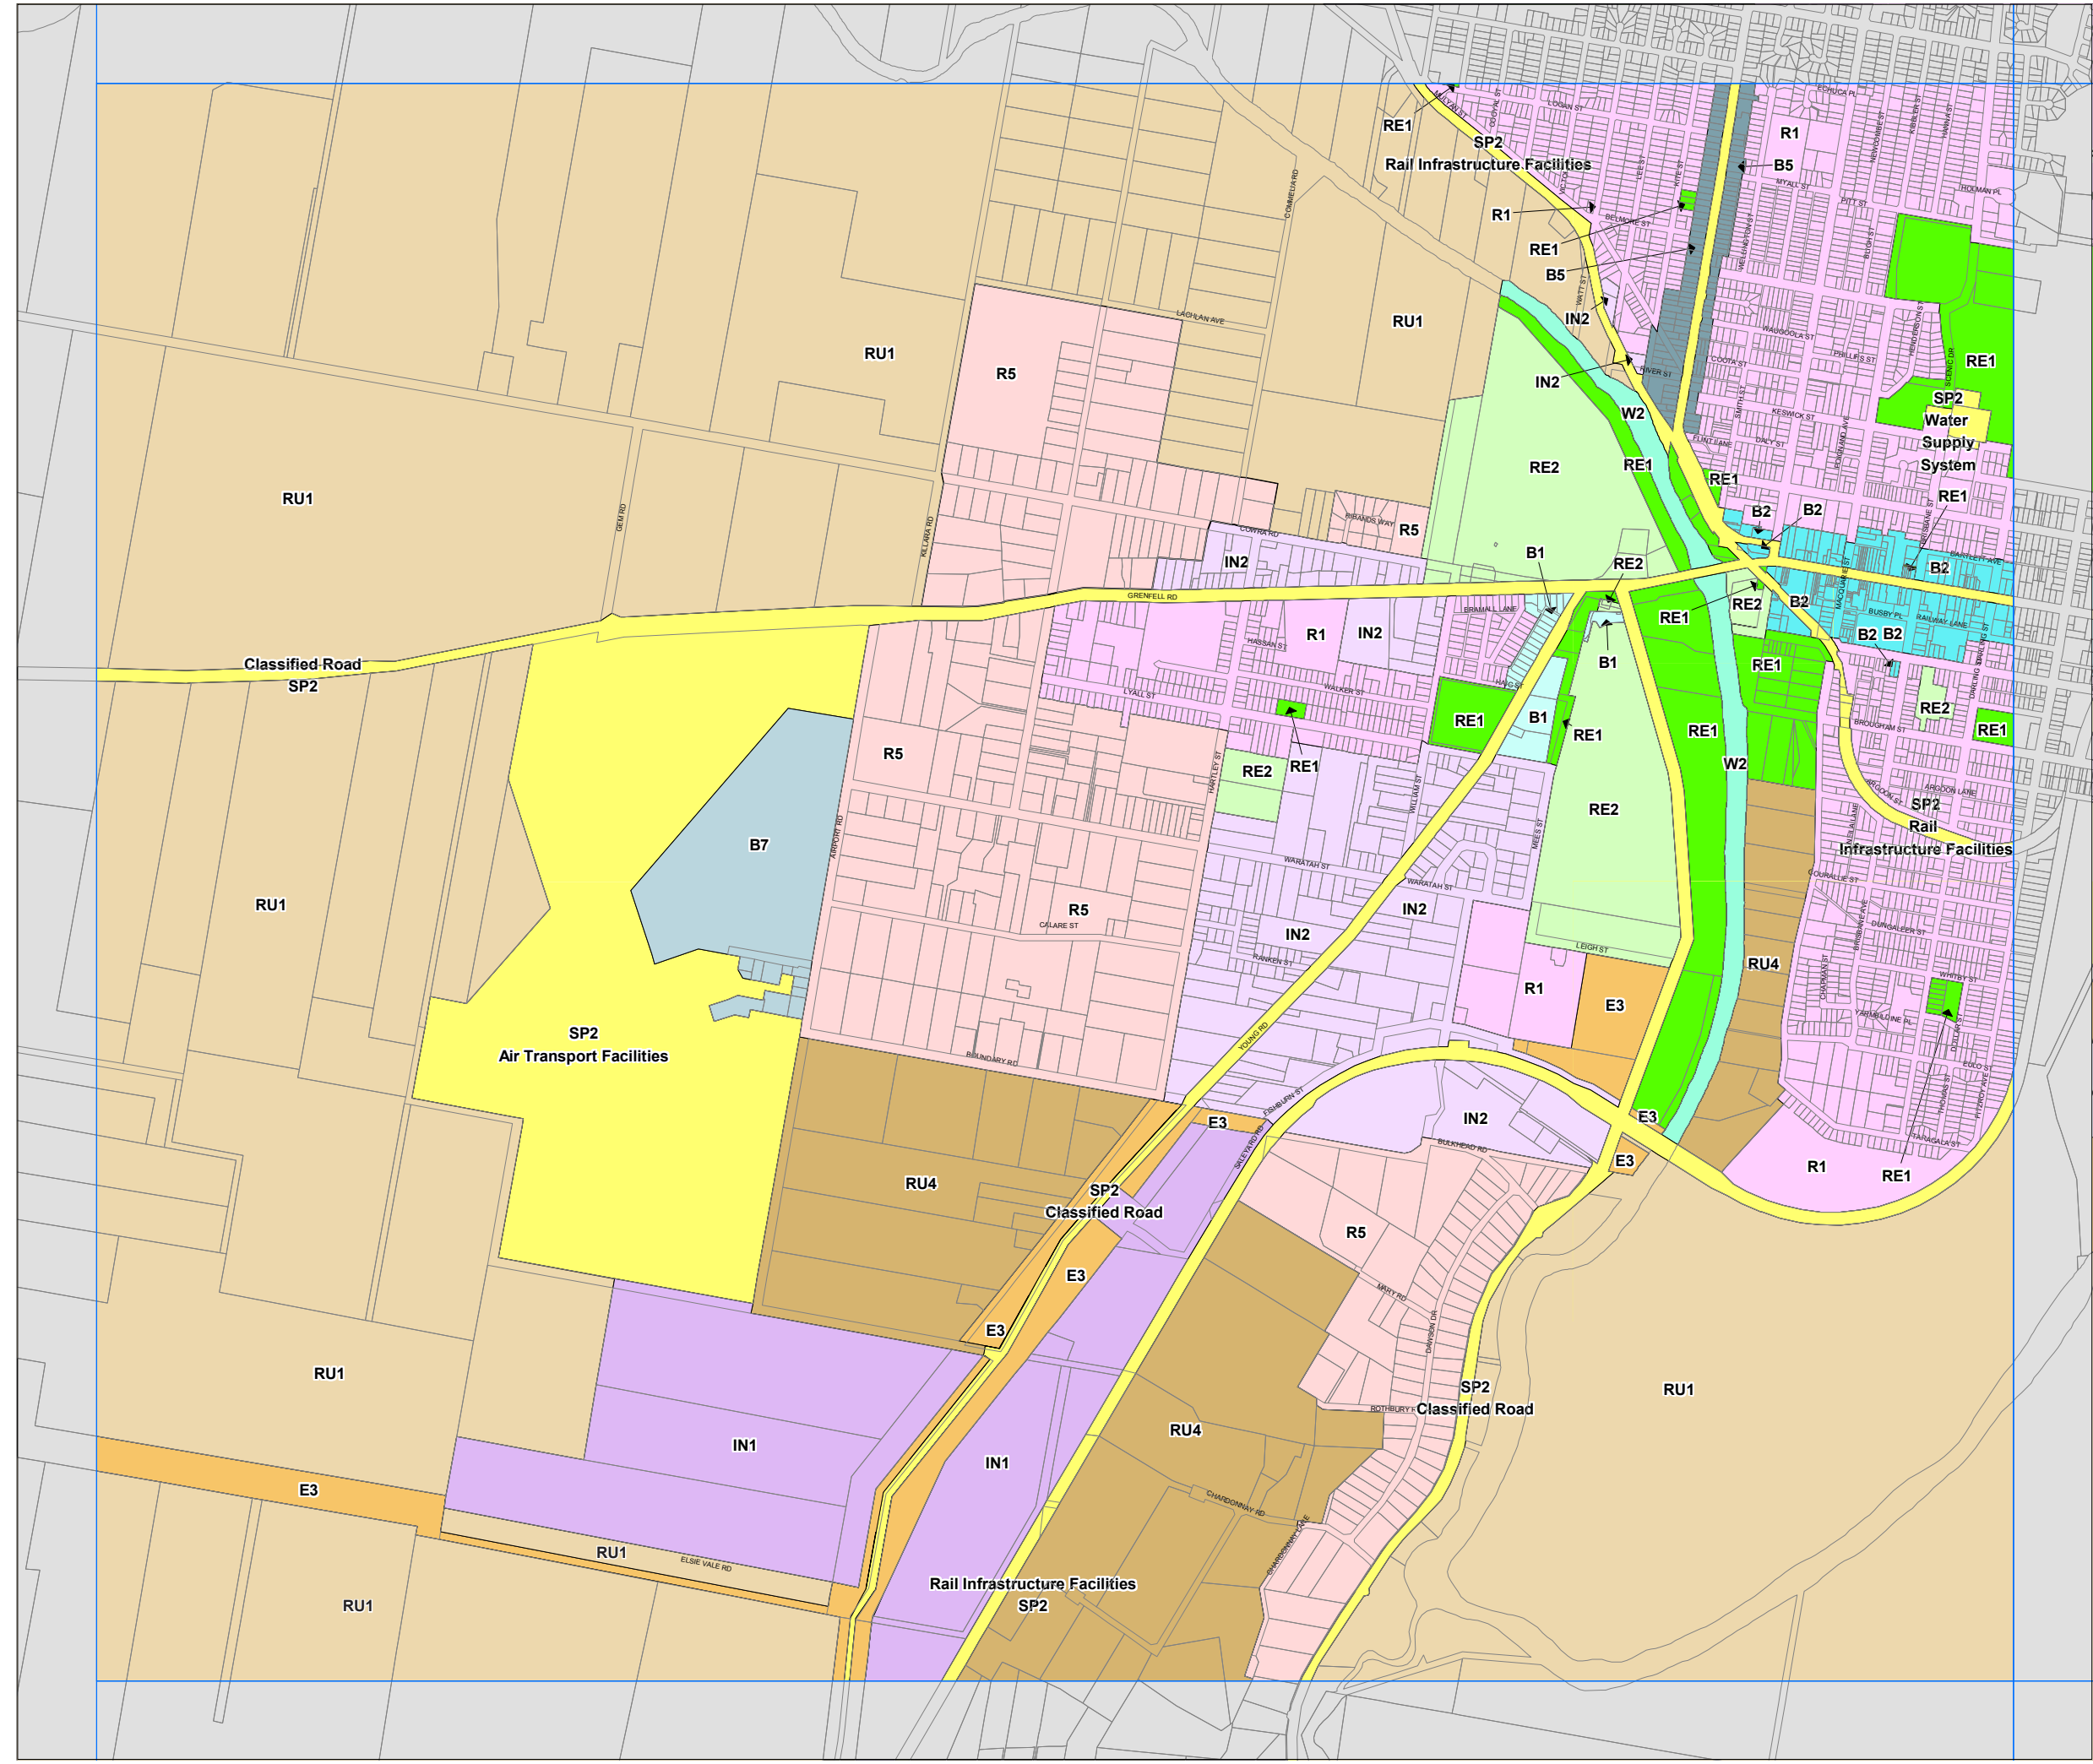

Cowra Local Environmental Plan 2012

Land Zoning Map - Sheet LZN_002C

- Land Zoning**
- B1 Neighbourhood Centre
 - B2 Local Centre
 - B5 Business Development
 - B7 Business Park
 - E1 National Parks and Nature Reserves
 - E2 Environmental Conservation
 - E3 Environmental Management
 - IN1 General Industrial
 - IN2 Light Industrial
 - R1 General Residential
 - R5 Large Lot Residential
 - RE1 Public Recreation
 - RE2 Private Recreation
 - RU1 Primary Production
 - RU3 Forestry
 - RU4 Primary Production Small Lots
 - RU5 Village
 - SP2 Infrastructure
 - SP3 Tourist
 - W2 Recreational Waterways

Cadastre

Cadastre 26/01/2011 © Land and Property Information (LPI)

Projection: GDA 1994
MGA Zone 55

Map Identification Number:
2350_COM_LZN_002C_020_20121116