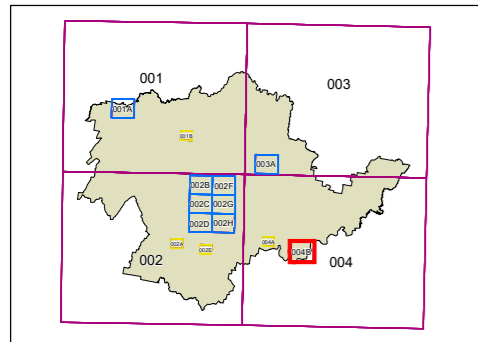

Land Zoning Map - Sheet LZN_004B

- Zone**
- B1 Neighbourhood Centre
 - B2 Local Centre
 - B5 Business Development
 - B7 Business Park
 - E1 National Parks and Nature Reserves
 - E2 Environmental Conservation
 - E3 Environmental Management
 - IN1 General Industrial
 - IN2 Light Industrial
 - R1 General Residential
 - R2 Low Density Residential
 - R5 Large Lot Residential
 - RE1 Public Recreation
 - RE2 Private Recreation
 - RU1 Primary Production
 - RU3 Forestry
 - RU4 Primary Production Small Lots
 - RU5 Village
 - SP2 Infrastructure
 - SP3 Tourist
 - W2 Recreational Waterways

Cadastre
 Cadastre 25/03/2021 © Spatial Services

Projection: GDA 1994
 MGA Zone 55
 Scale: 1:20,000 @ A3

Map Identification Number: 2350_COM_LZN_004B_020_20210513