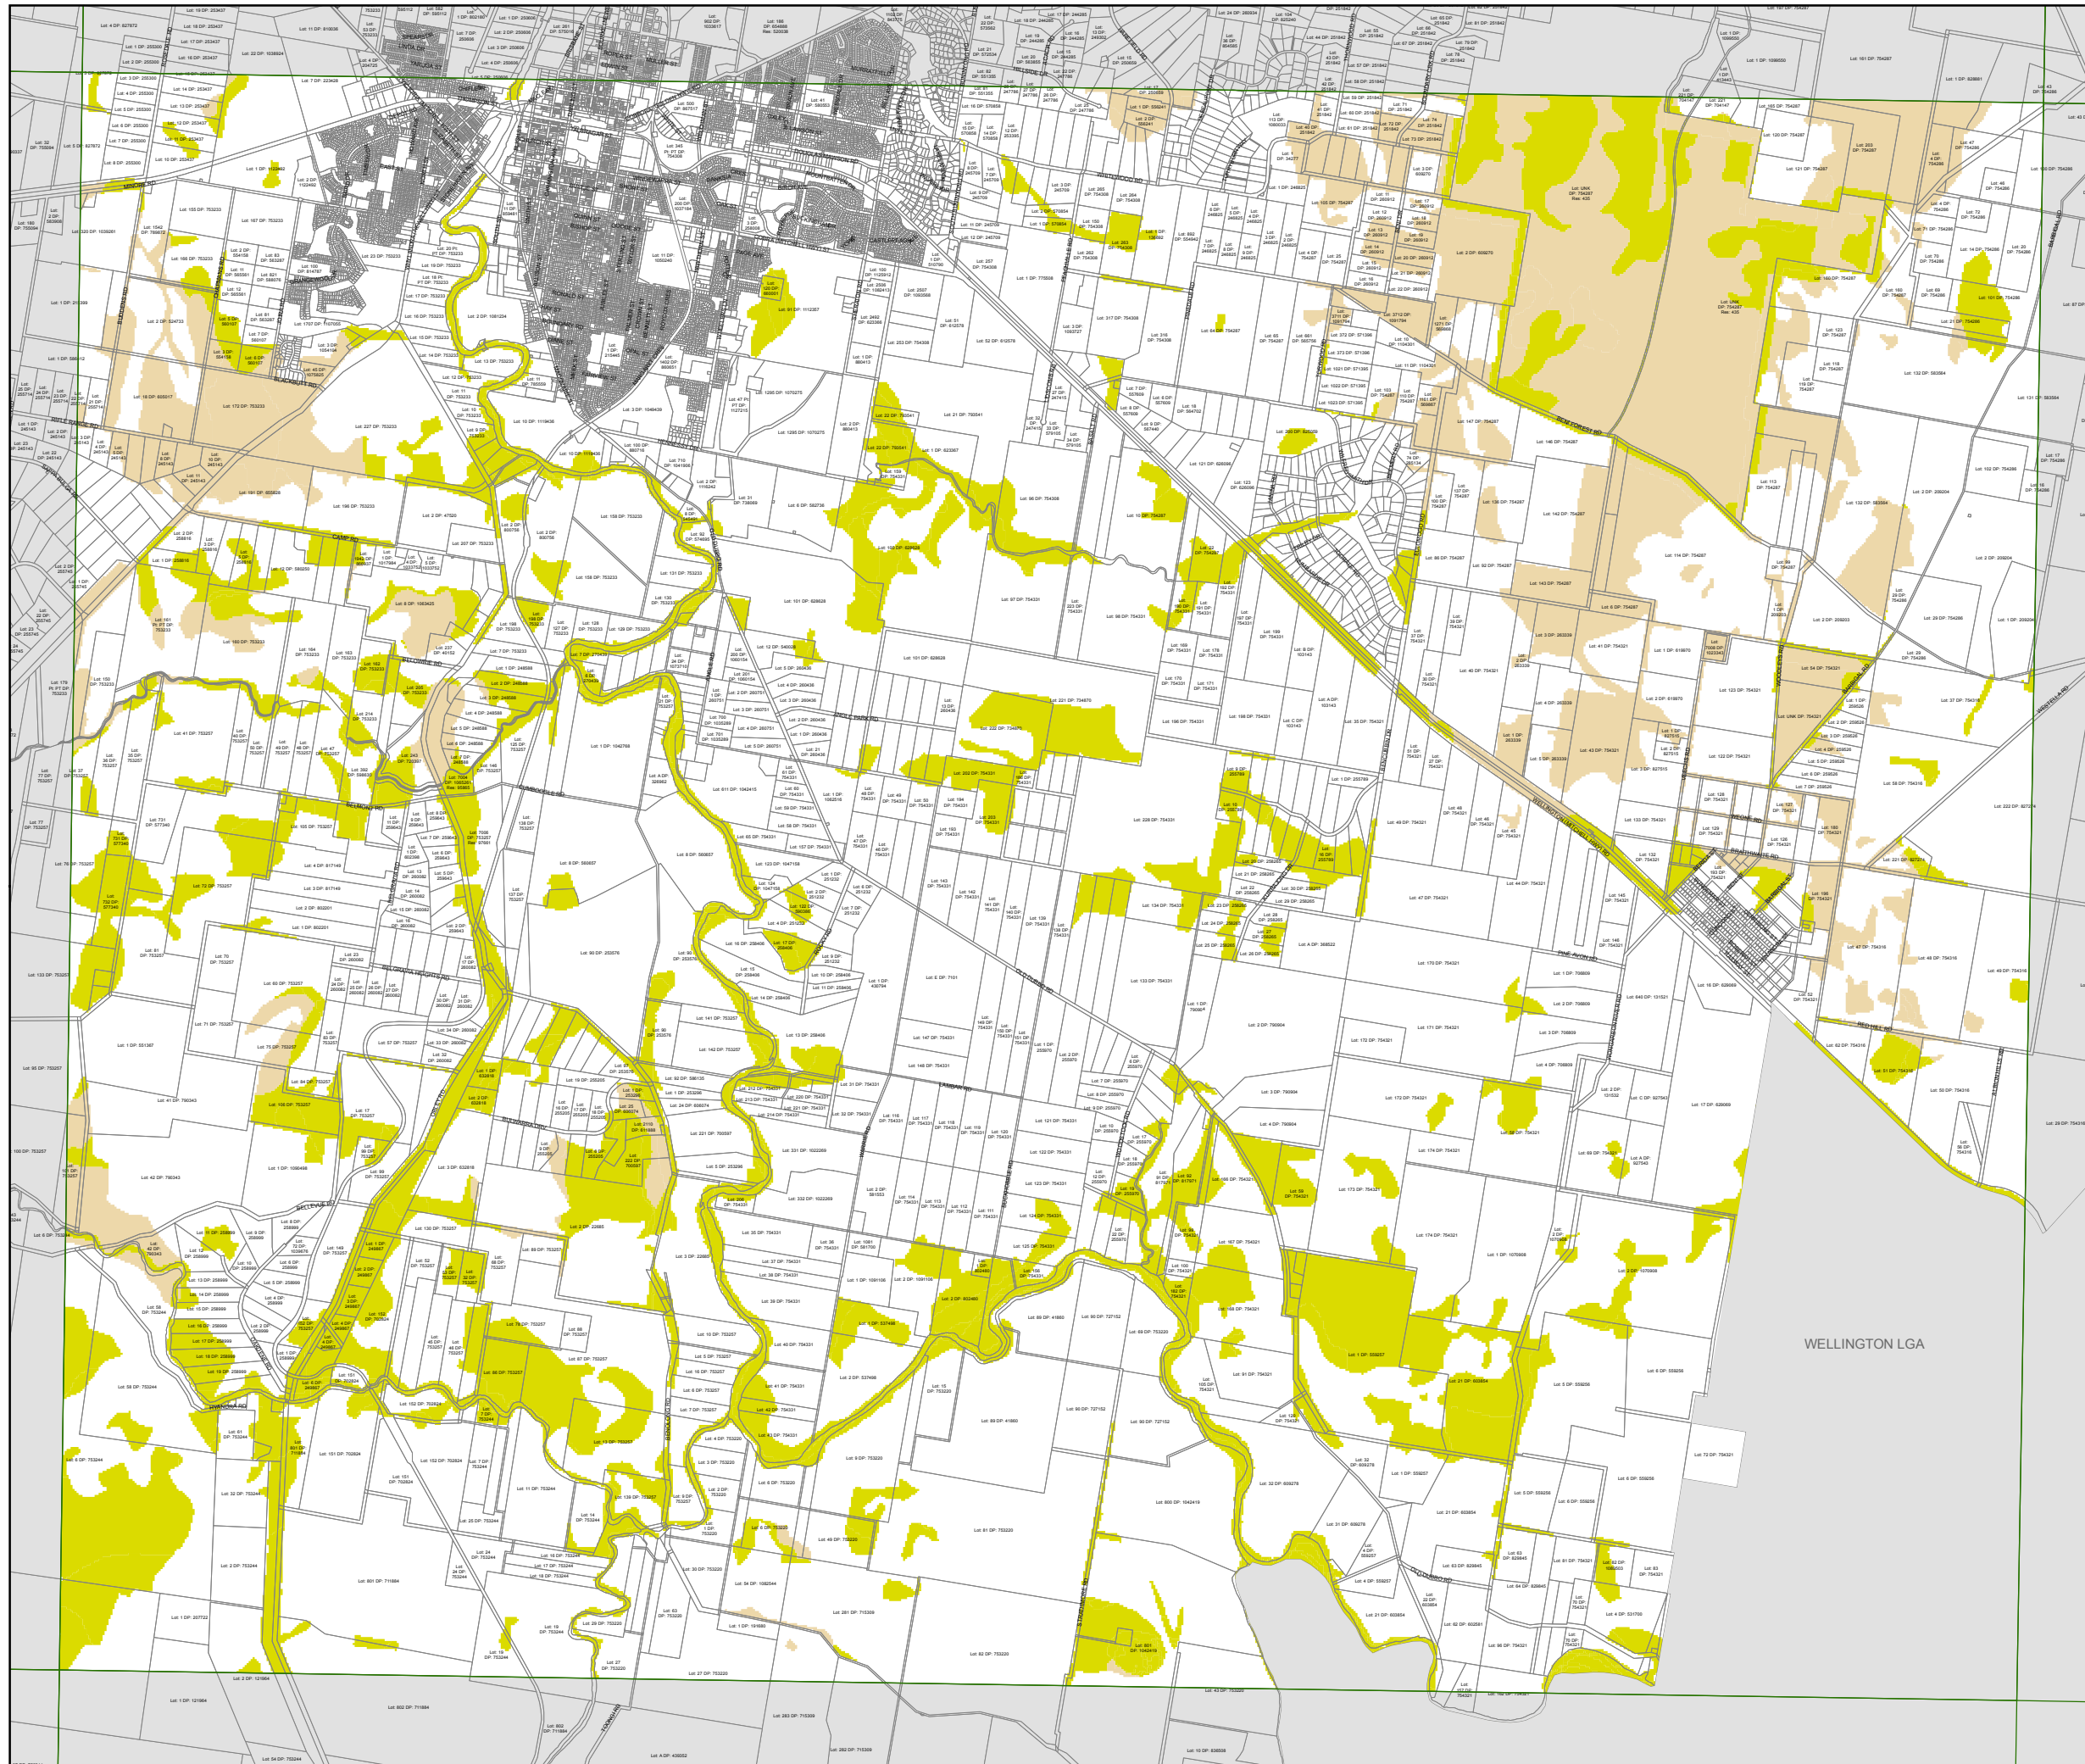

Dubbo Local Environmental Plan 2011

Natural Resource -Biodiversity Map Sheet NRB_008

Biodiversity

- High
- Moderate

Cadastre

- Base data 29/04/09 © Land and Property Information (LPI)
- Addendum data 29/04/09 © Dubbo City Council

Projection: GDA 1994
MGA Zone 55

Map identification number:
2600_COM_NRB_008_080_2011025

WELLINGTON LGA