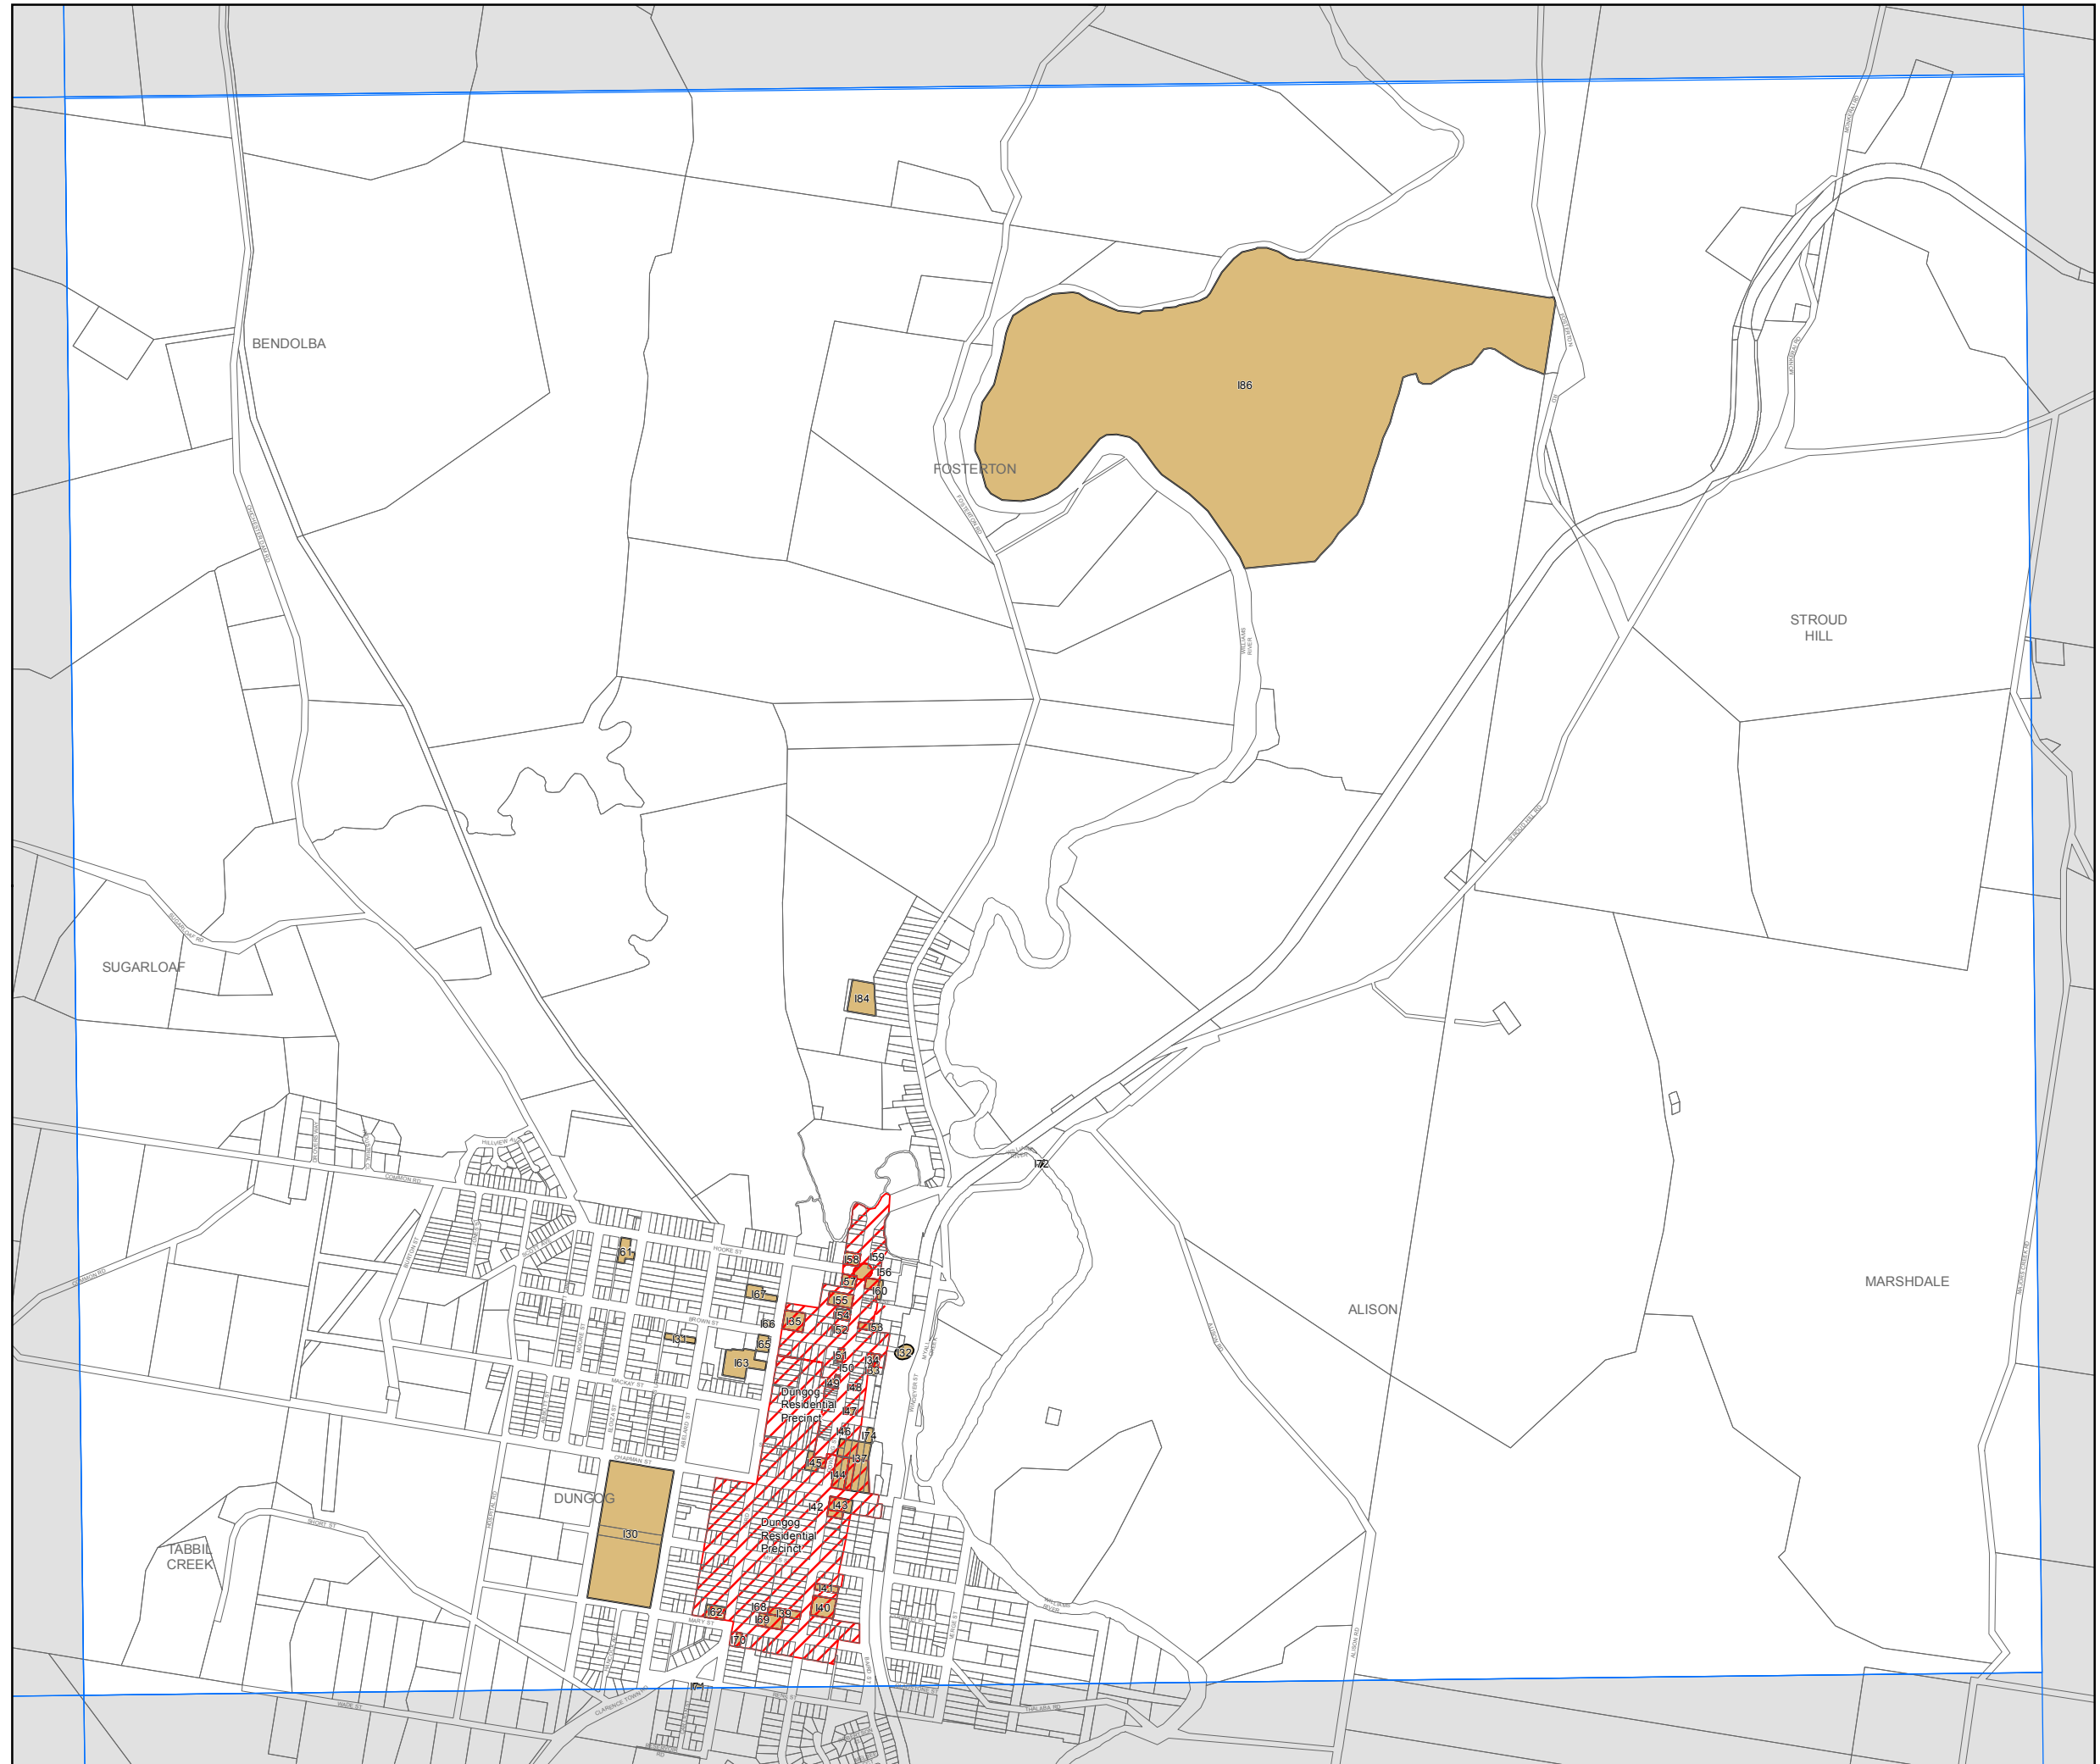

Dungog Local Environmental Plan 2014

Heritage Map - Sheet HER_009AC

Heritage

-  Conservation Area - General
-  Item - General
-  Item - Archaeological

Cadastre

-  Cadastre 27/09/2012 © Land and Property Information (LPI)

Projection: GDA 1994
MGA Zone 56

0 200 400 600 Metres

Scale: 1:20,000 @ A3