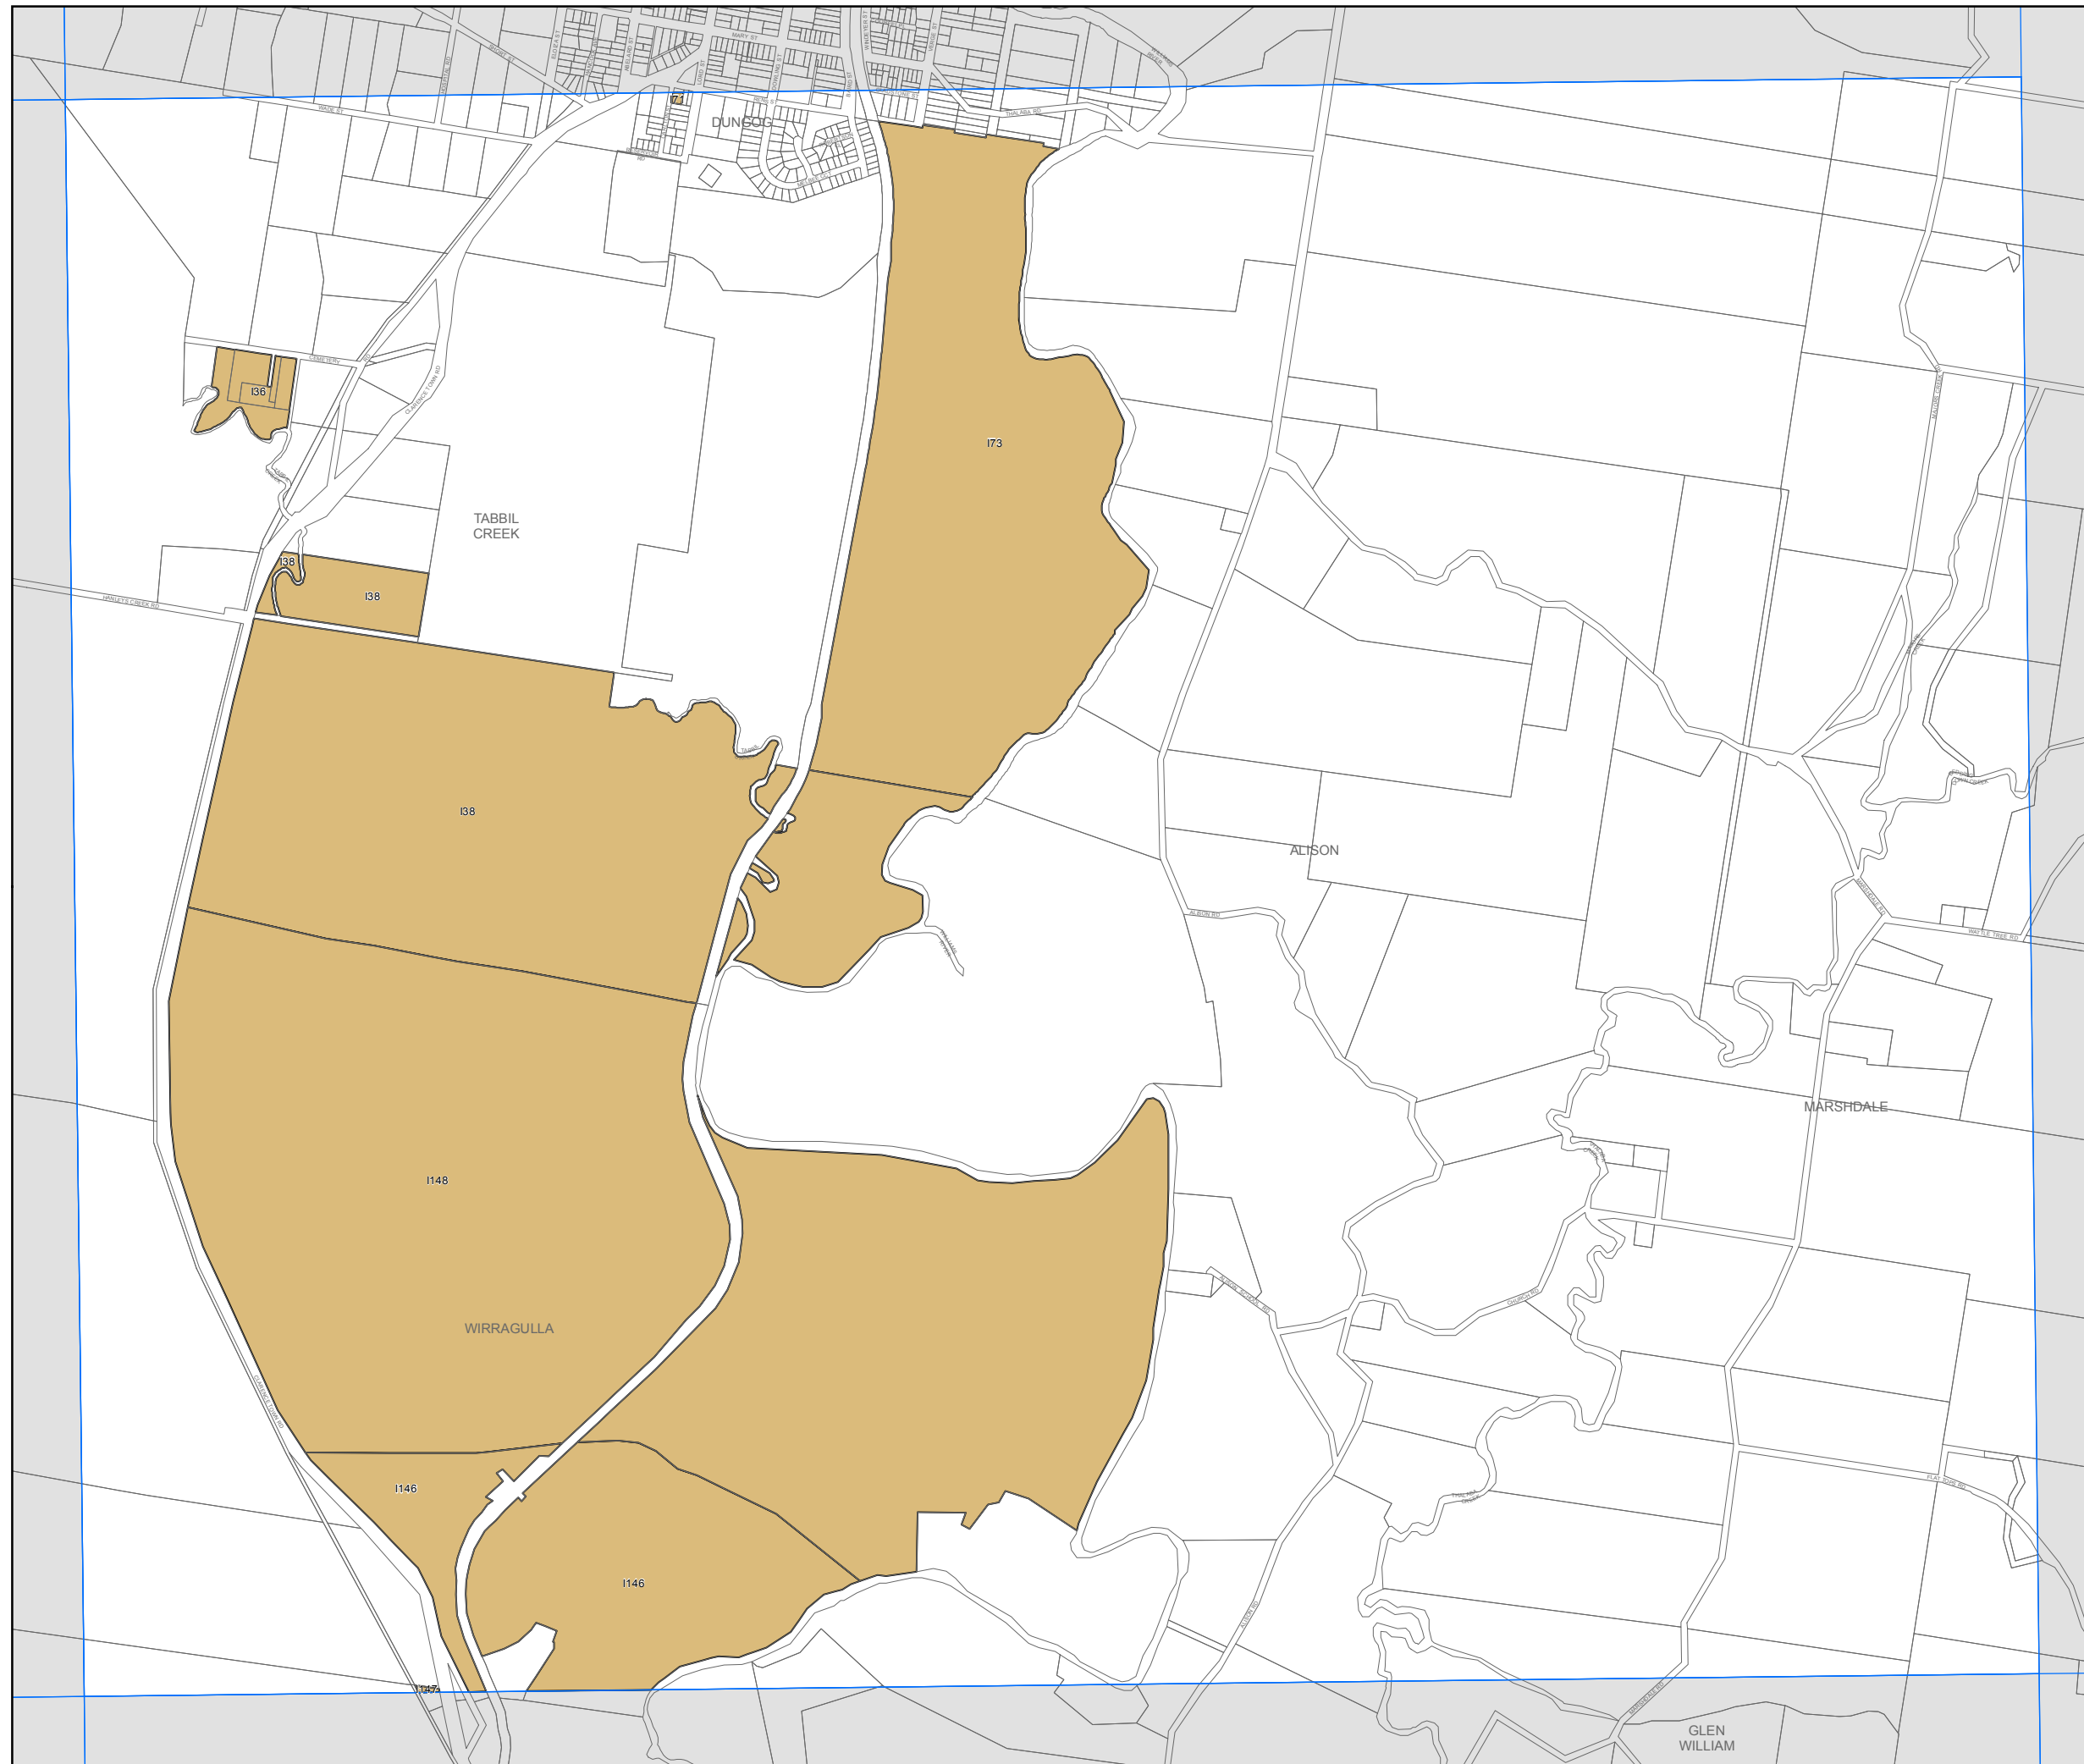

Dungog Local Environmental Plan 2014

Heritage Map - Sheet HER_009AD

Heritage

-  Conservation Area - General
-  Item - General
-  Item - Archaeological

Cadastre

-  Cadastre 27/09/2012 © Land and Property Information (LPI)

Projection: GDA 1994
MGA Zone 56

0 200 400 600 Metres

Scale: 1:20,000 @ A3