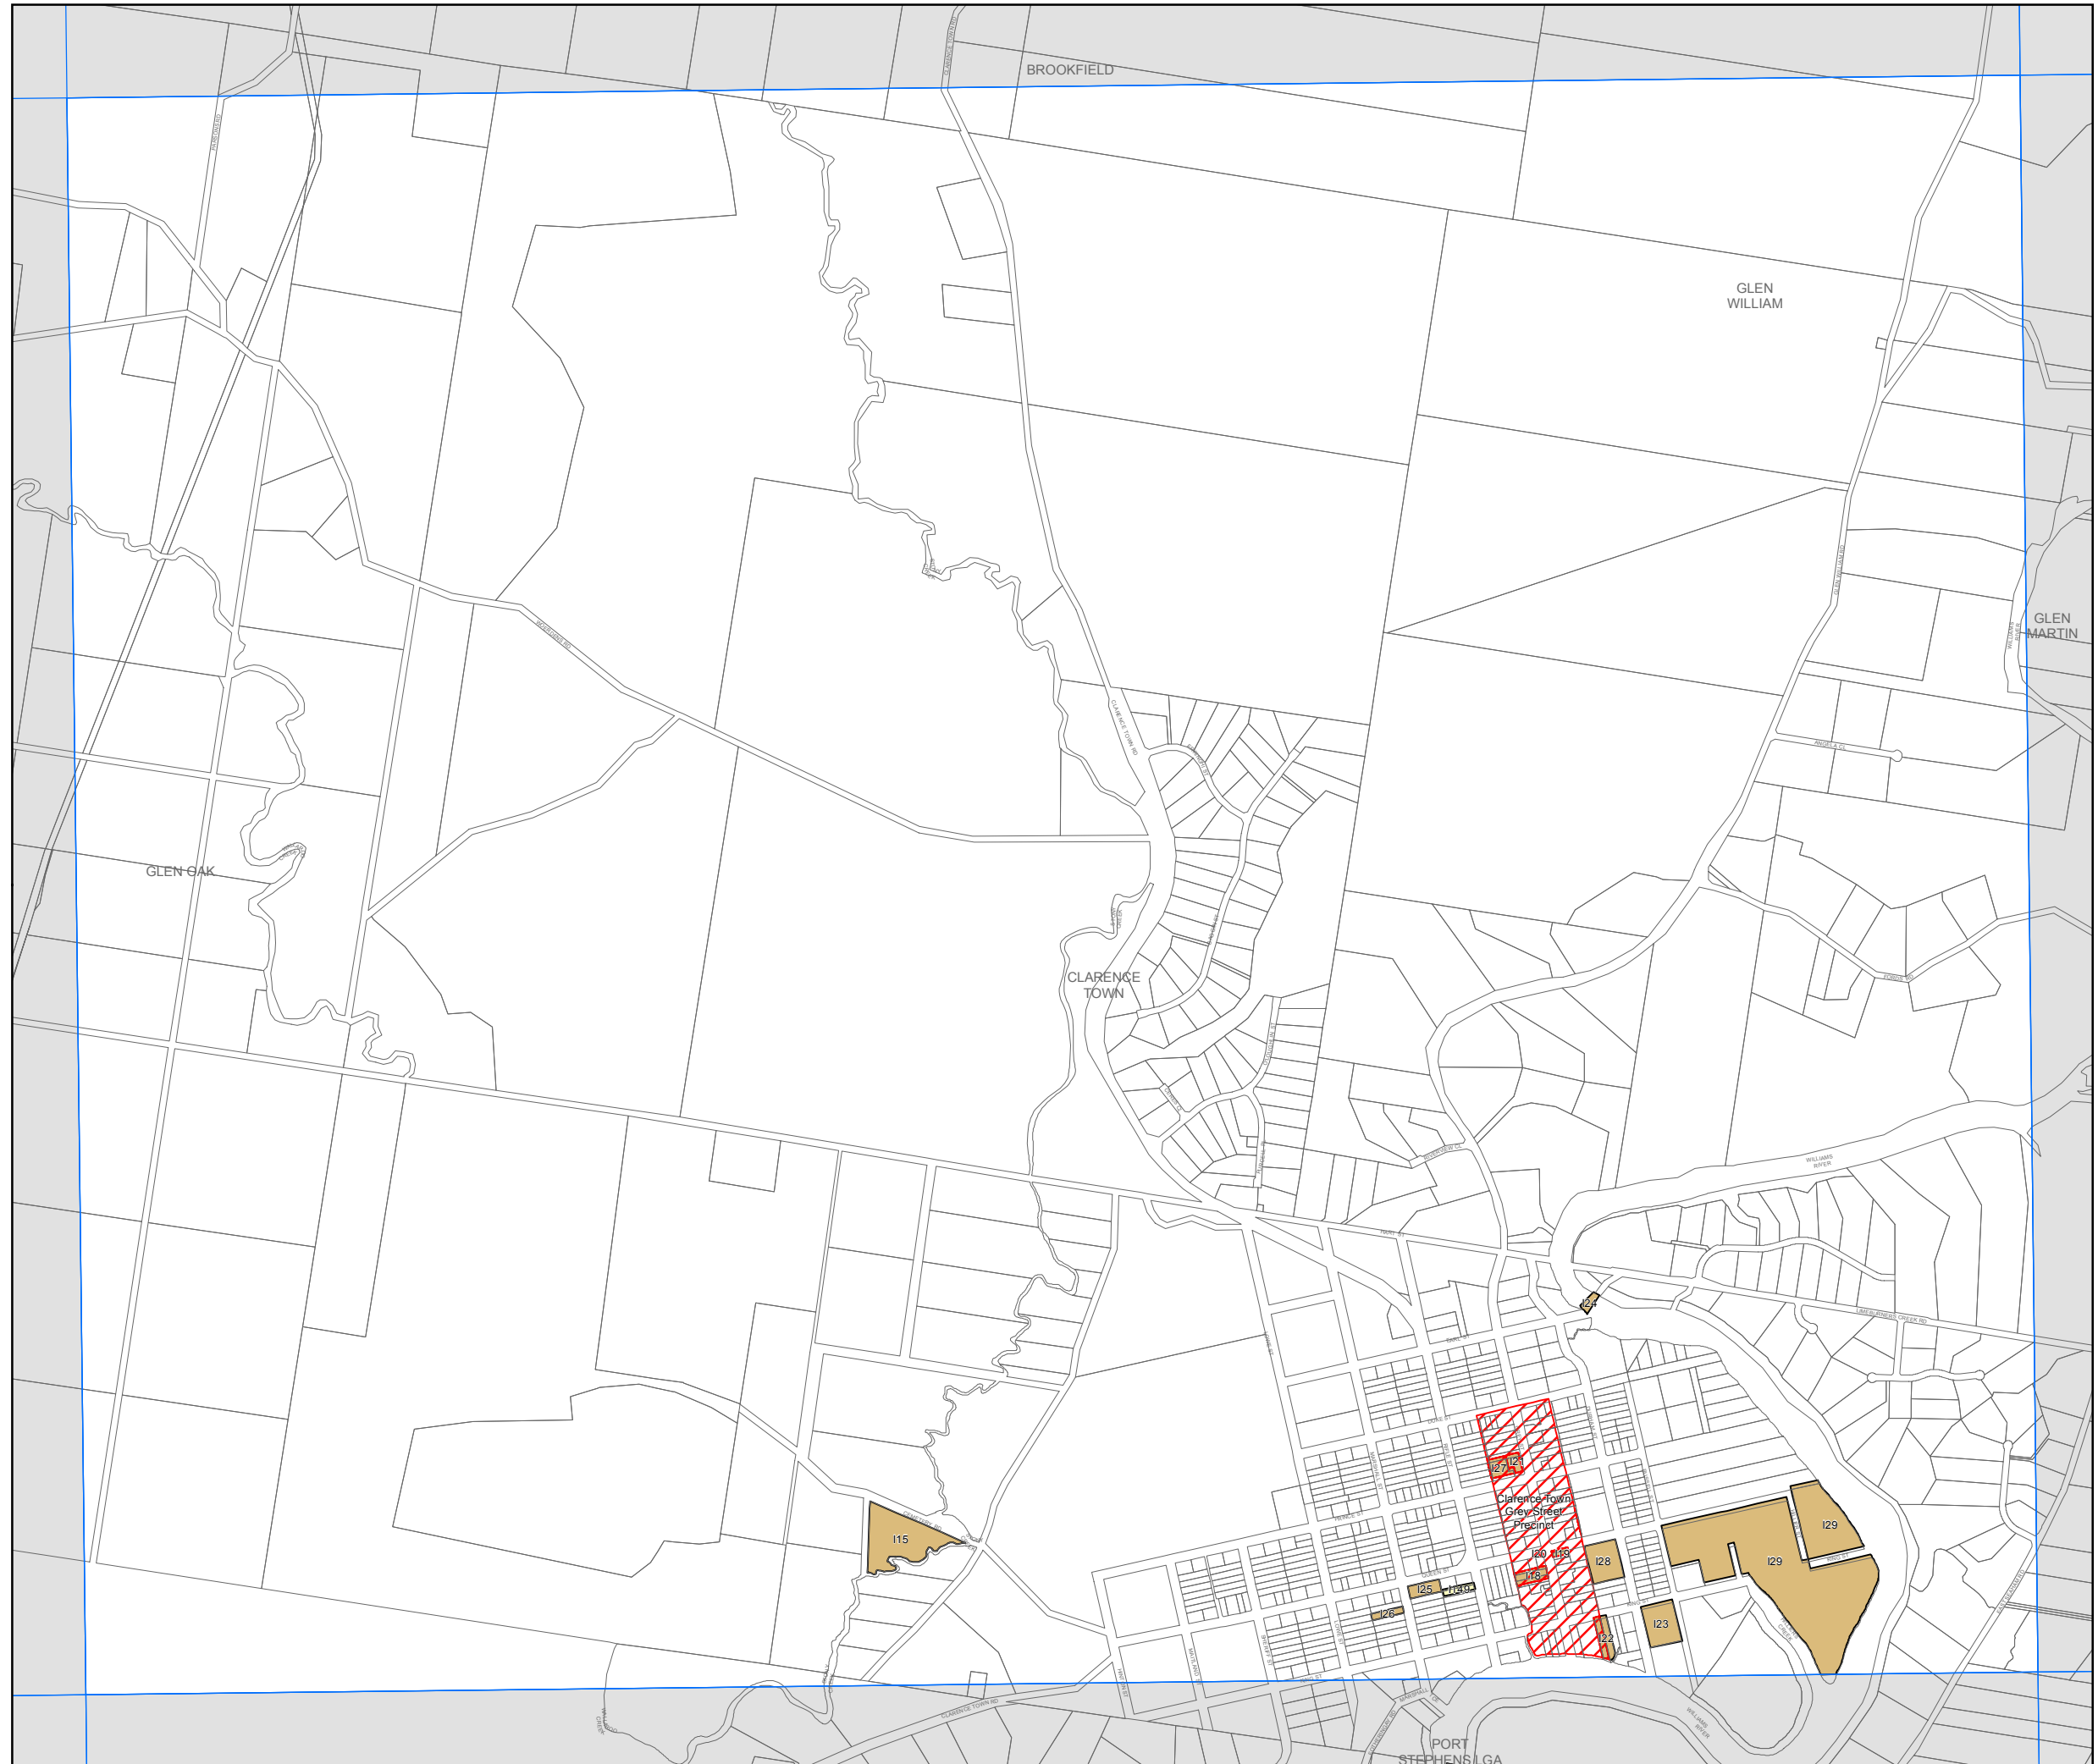

Dungog Local Environmental Plan 2014

Heritage Map - Sheet HER_010AC

Heritage

-  Conservation Area - General
-  Item - General
-  Item - Archaeological

Cadastre

-  Cadastre 27/09/2012 © Land and Property Information (LPI)

Projection: GDA 1994
MGA Zone 56

0 200 400 600 Metres

Scale: 1:20,000 @ A3