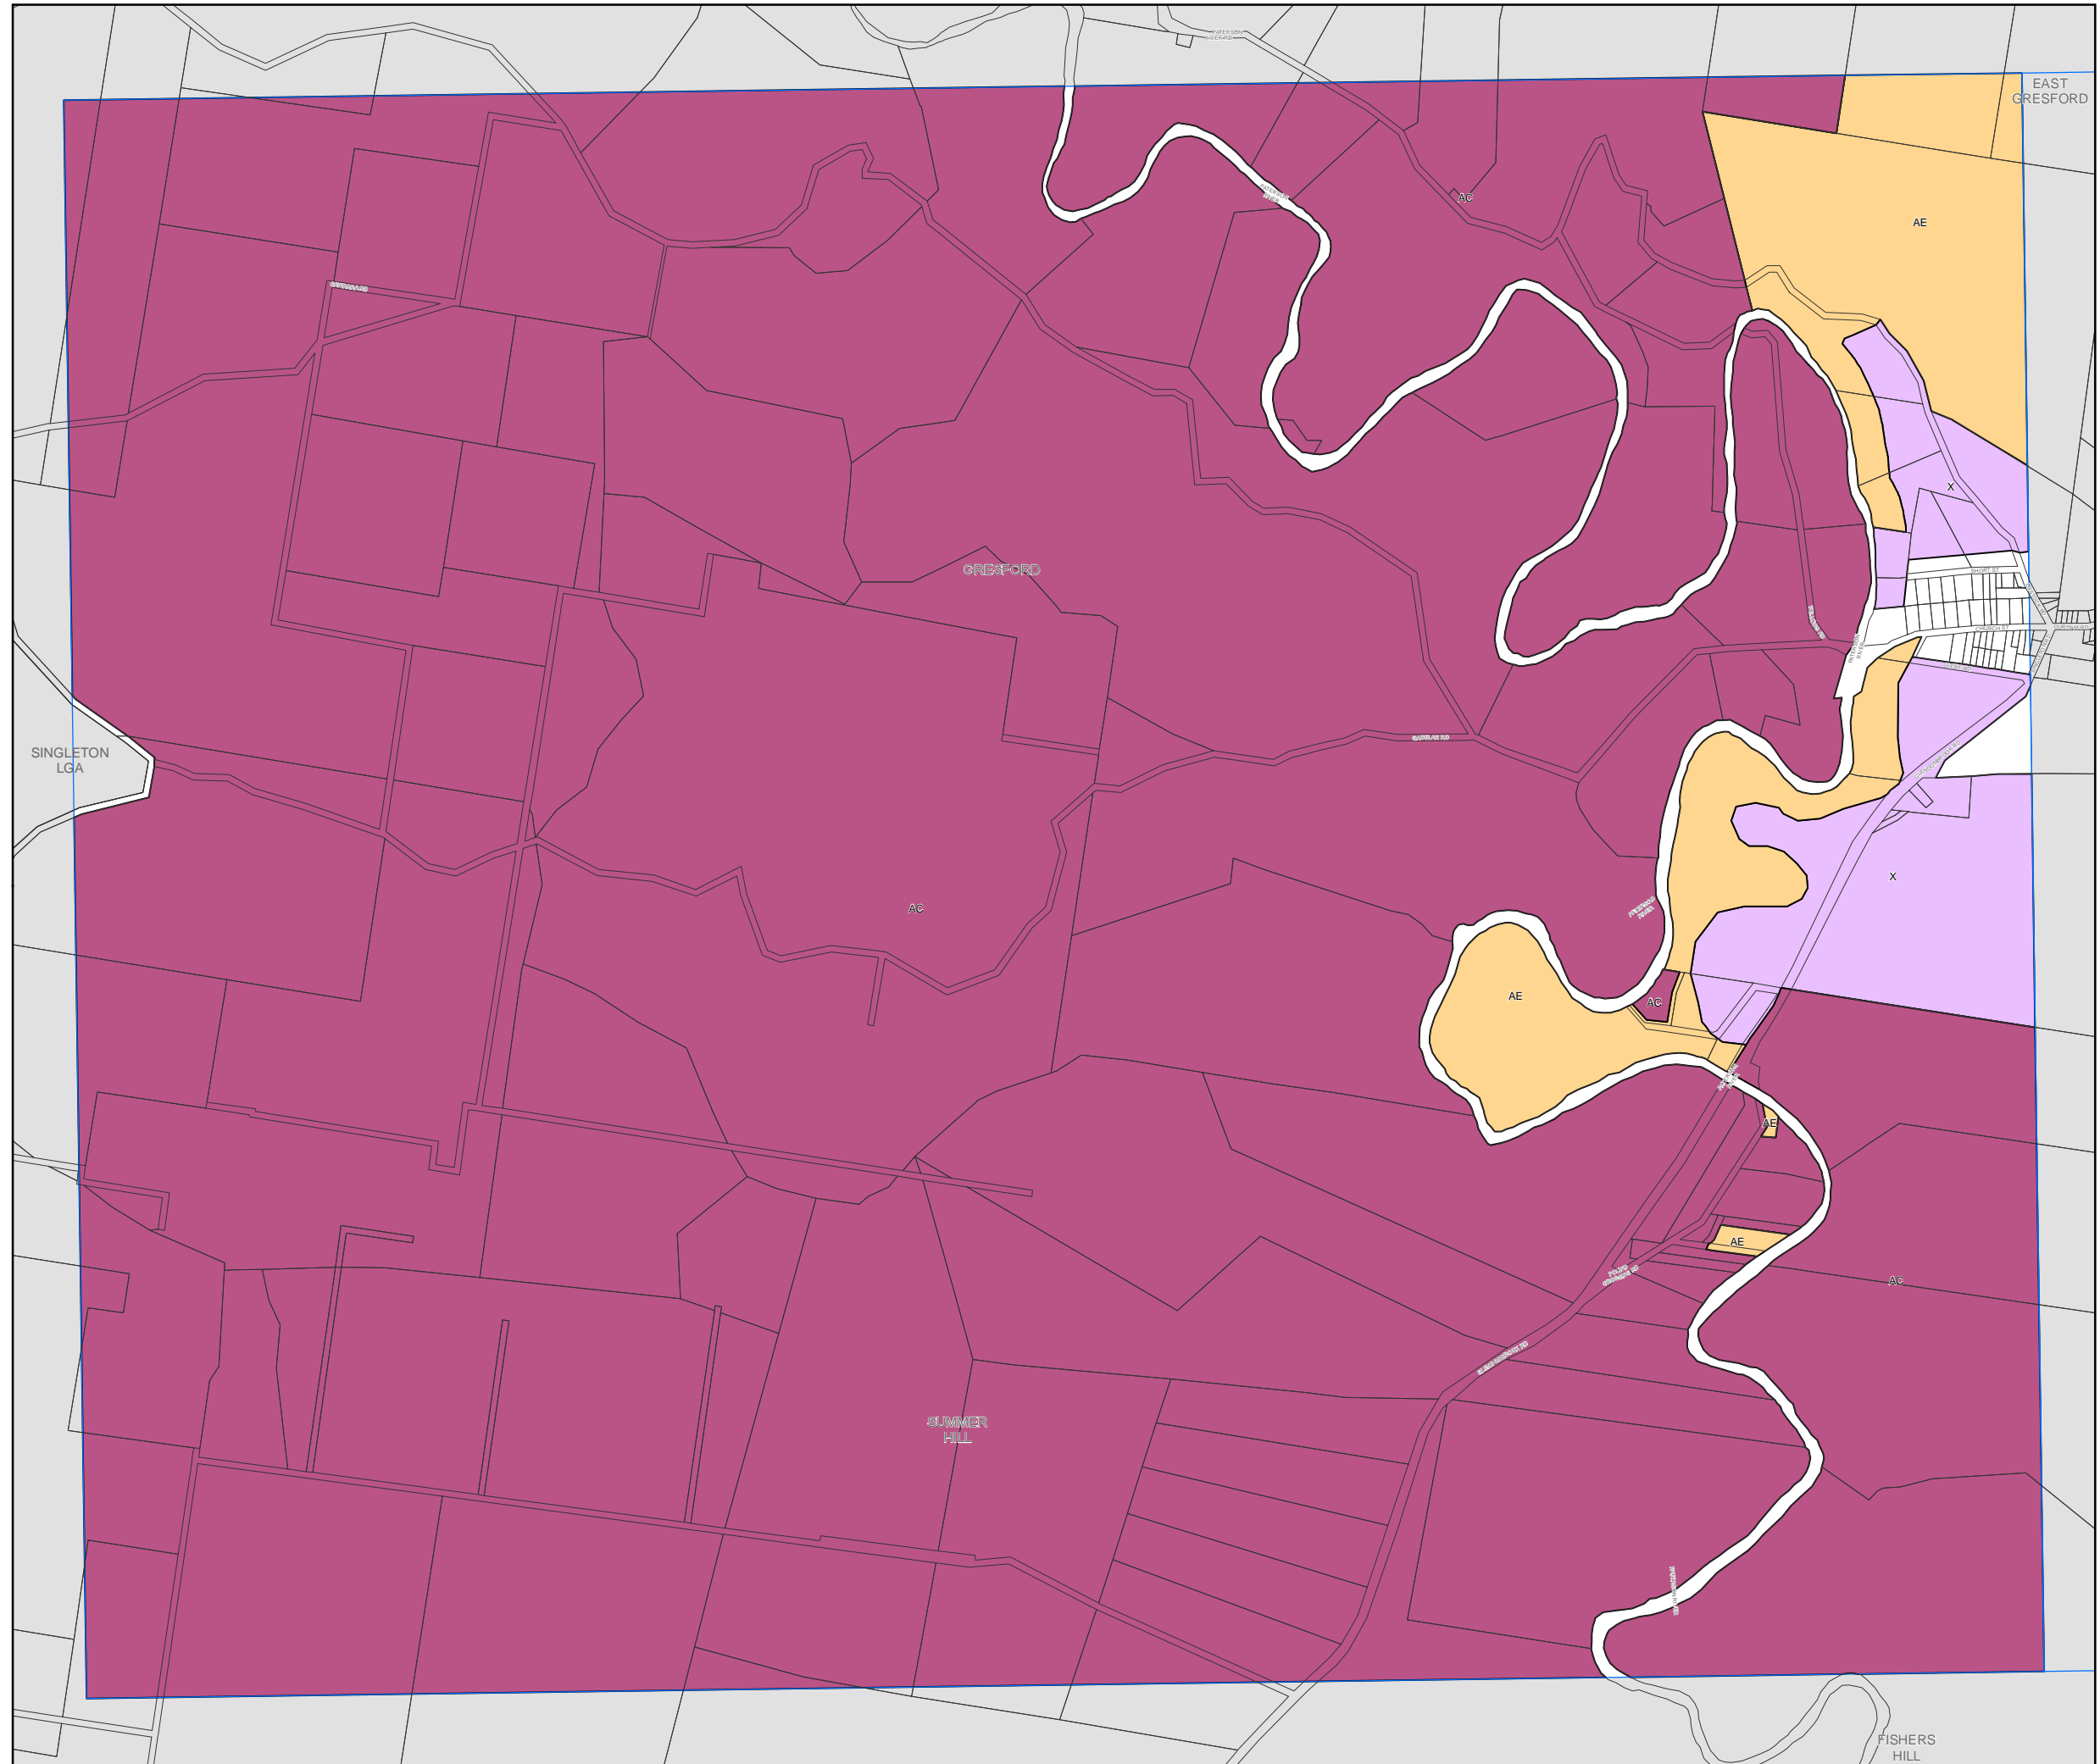

Dungog Local Environmental Plan 2014

Lot Size Map - Sheet LSZ_005AA

Minimum Lot Size (sq m)

- X 8000
- AA 5 ha
- AC 60 ha
- AE 300 ha

Cadastre

□ Cadastre 27/09/2012 © Land and Property Information (LPI)

0 200 400 600 800 Metres

Scale: 1:20,000 @ A3

Projection: GDA 1994
MGA Zone 56

Map identification number: 2700_COM_LSZ_005AA_020_20130416