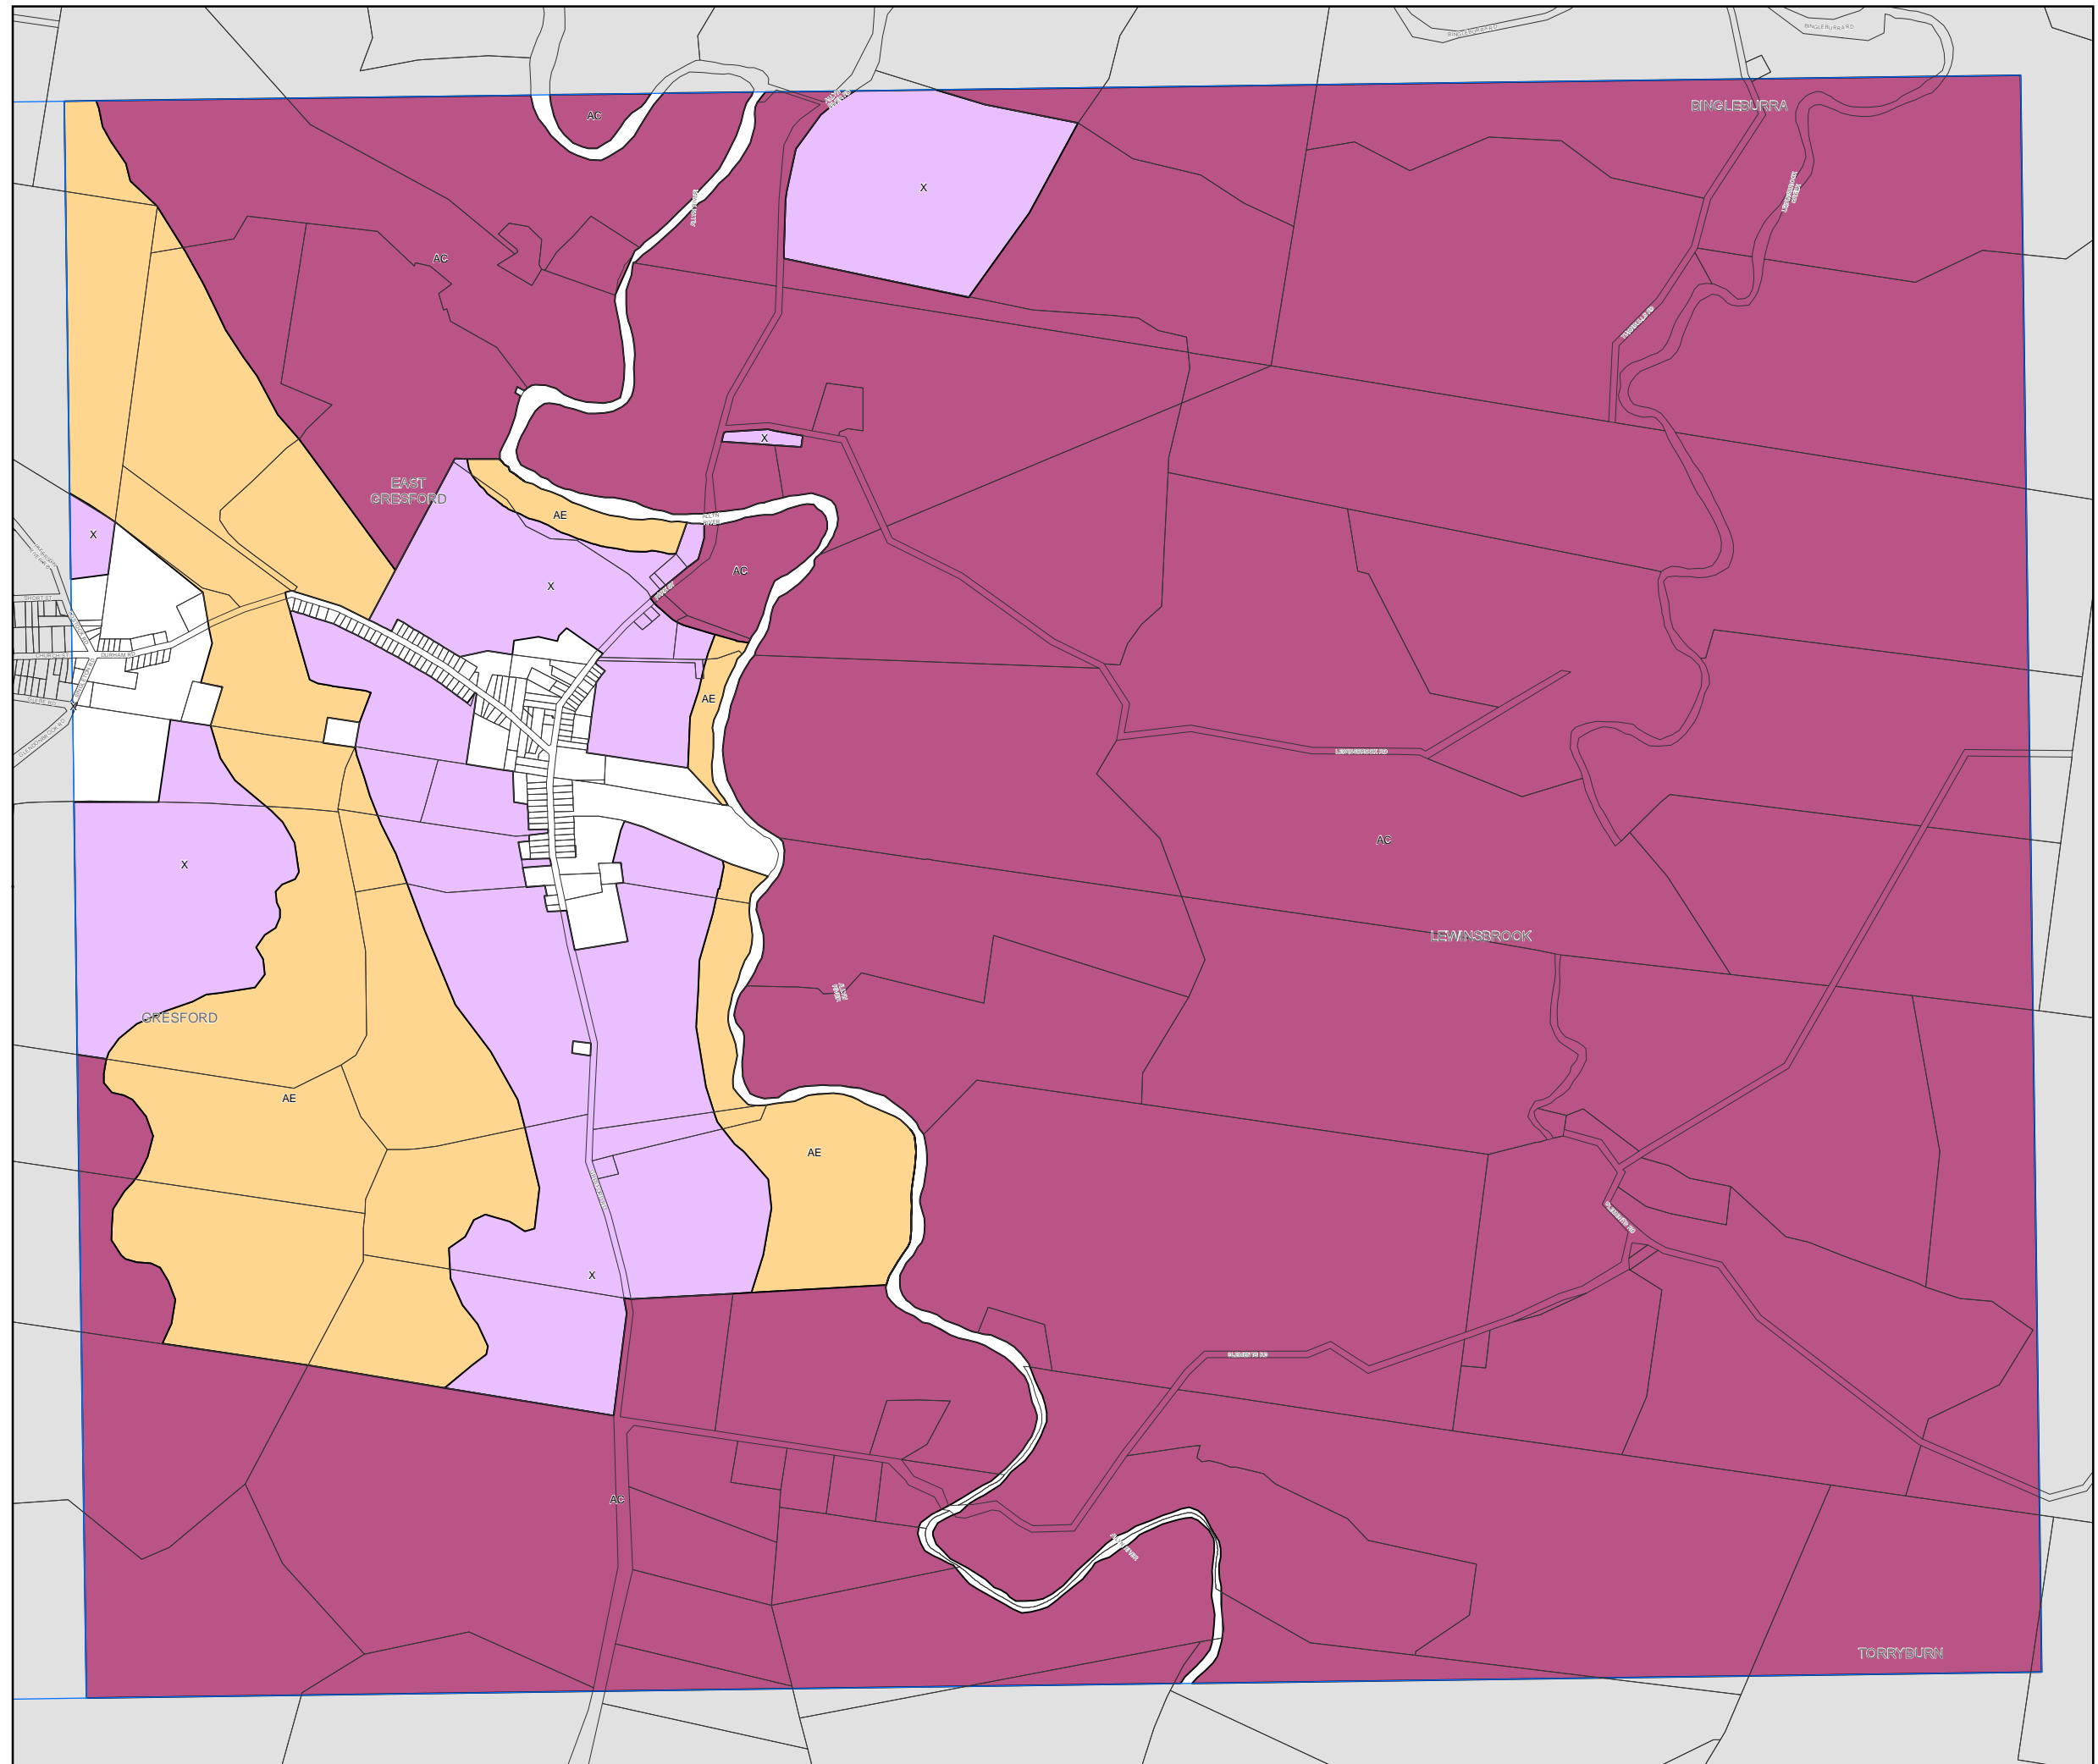

Dungog Local Environmental Plan 2014

Lot Size Map - Sheet LSZ_005BB

Minimum Lot Size (sq m)

- X 8000
- AA 5 ha
- AC 60 ha
- AE 300 ha

Cadastre

- Cadastre 27/09/2012 © Land and Property Information (LPI)

0 200 400 600 Metres

Scale: 1:20,000 @ A3

Projection: GDA 1994
MGA Zone 56