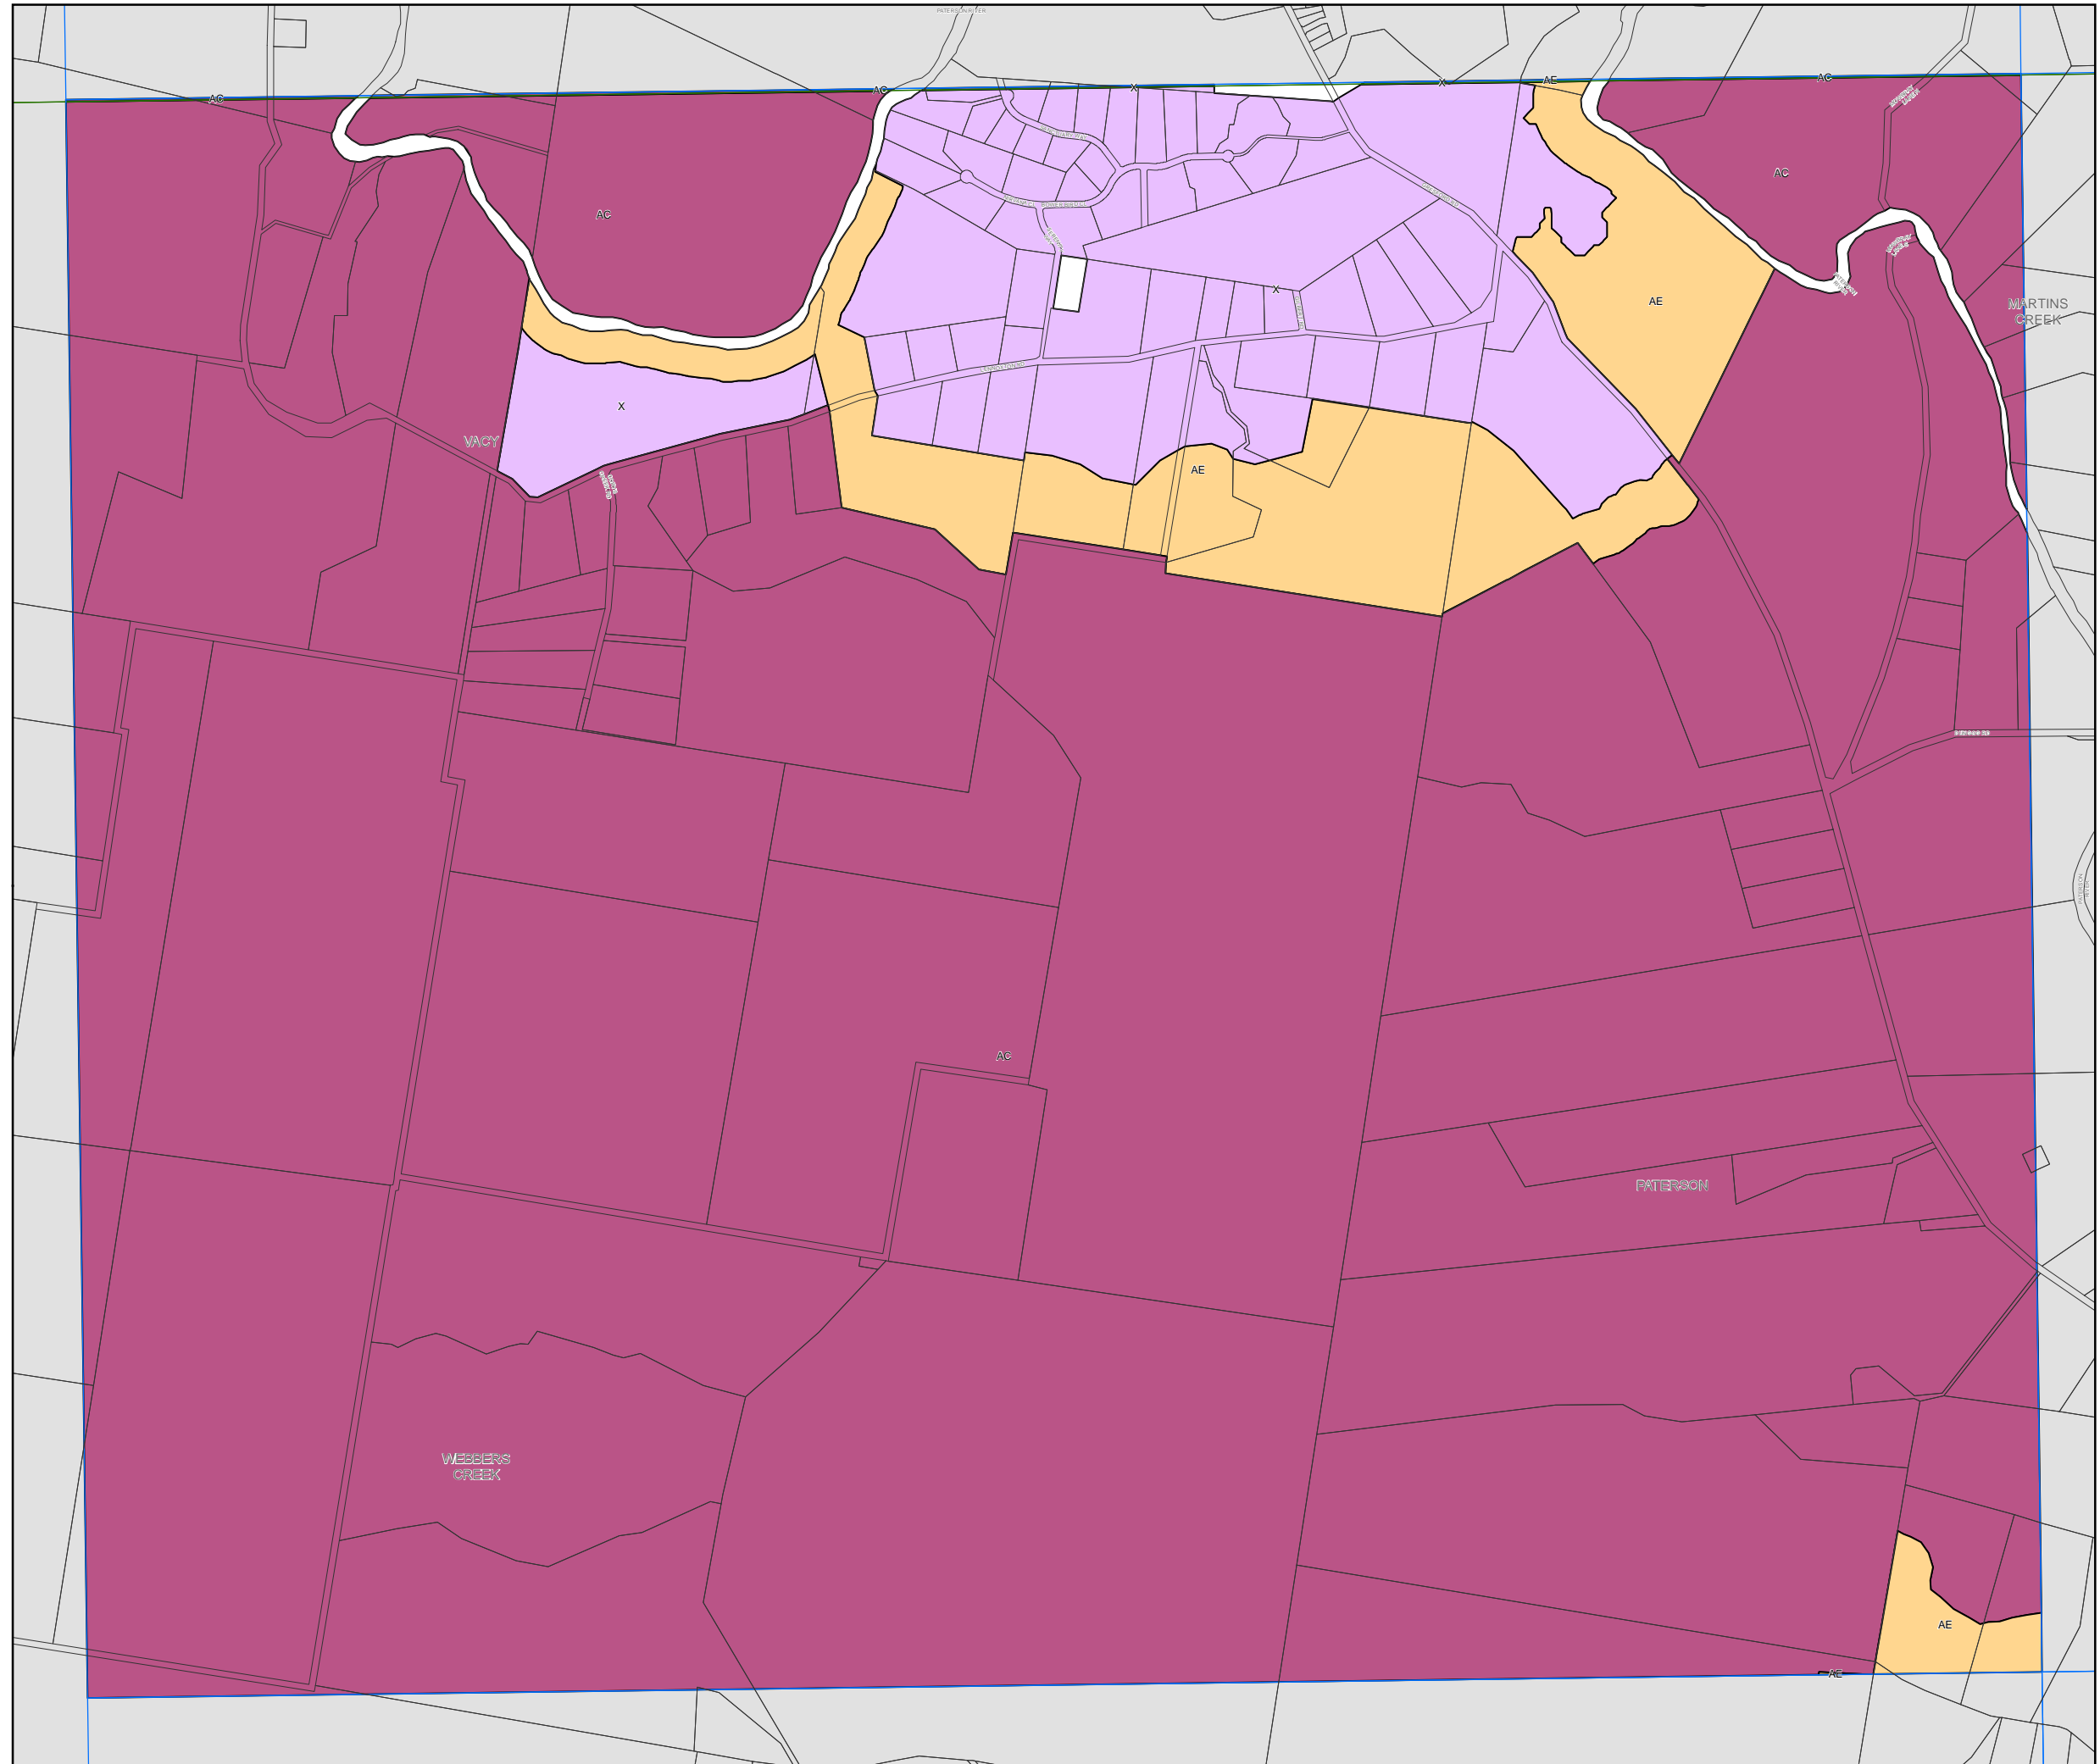

Dungog Local Environmental Plan 2014

Lot Size Map - Sheet LSZ_006AA

Minimum Lot Size (sq m)

- X 8000
- AA 5 ha
- AC 60 ha
- AE 300 ha

Cadastre

□ Cadastre 27/09/2012 © Land and Property Information (LPI)

0 200 400 600 Metres

Scale: 1:20,000 @ A3

Projection: GDA 1994
MGA Zone 56