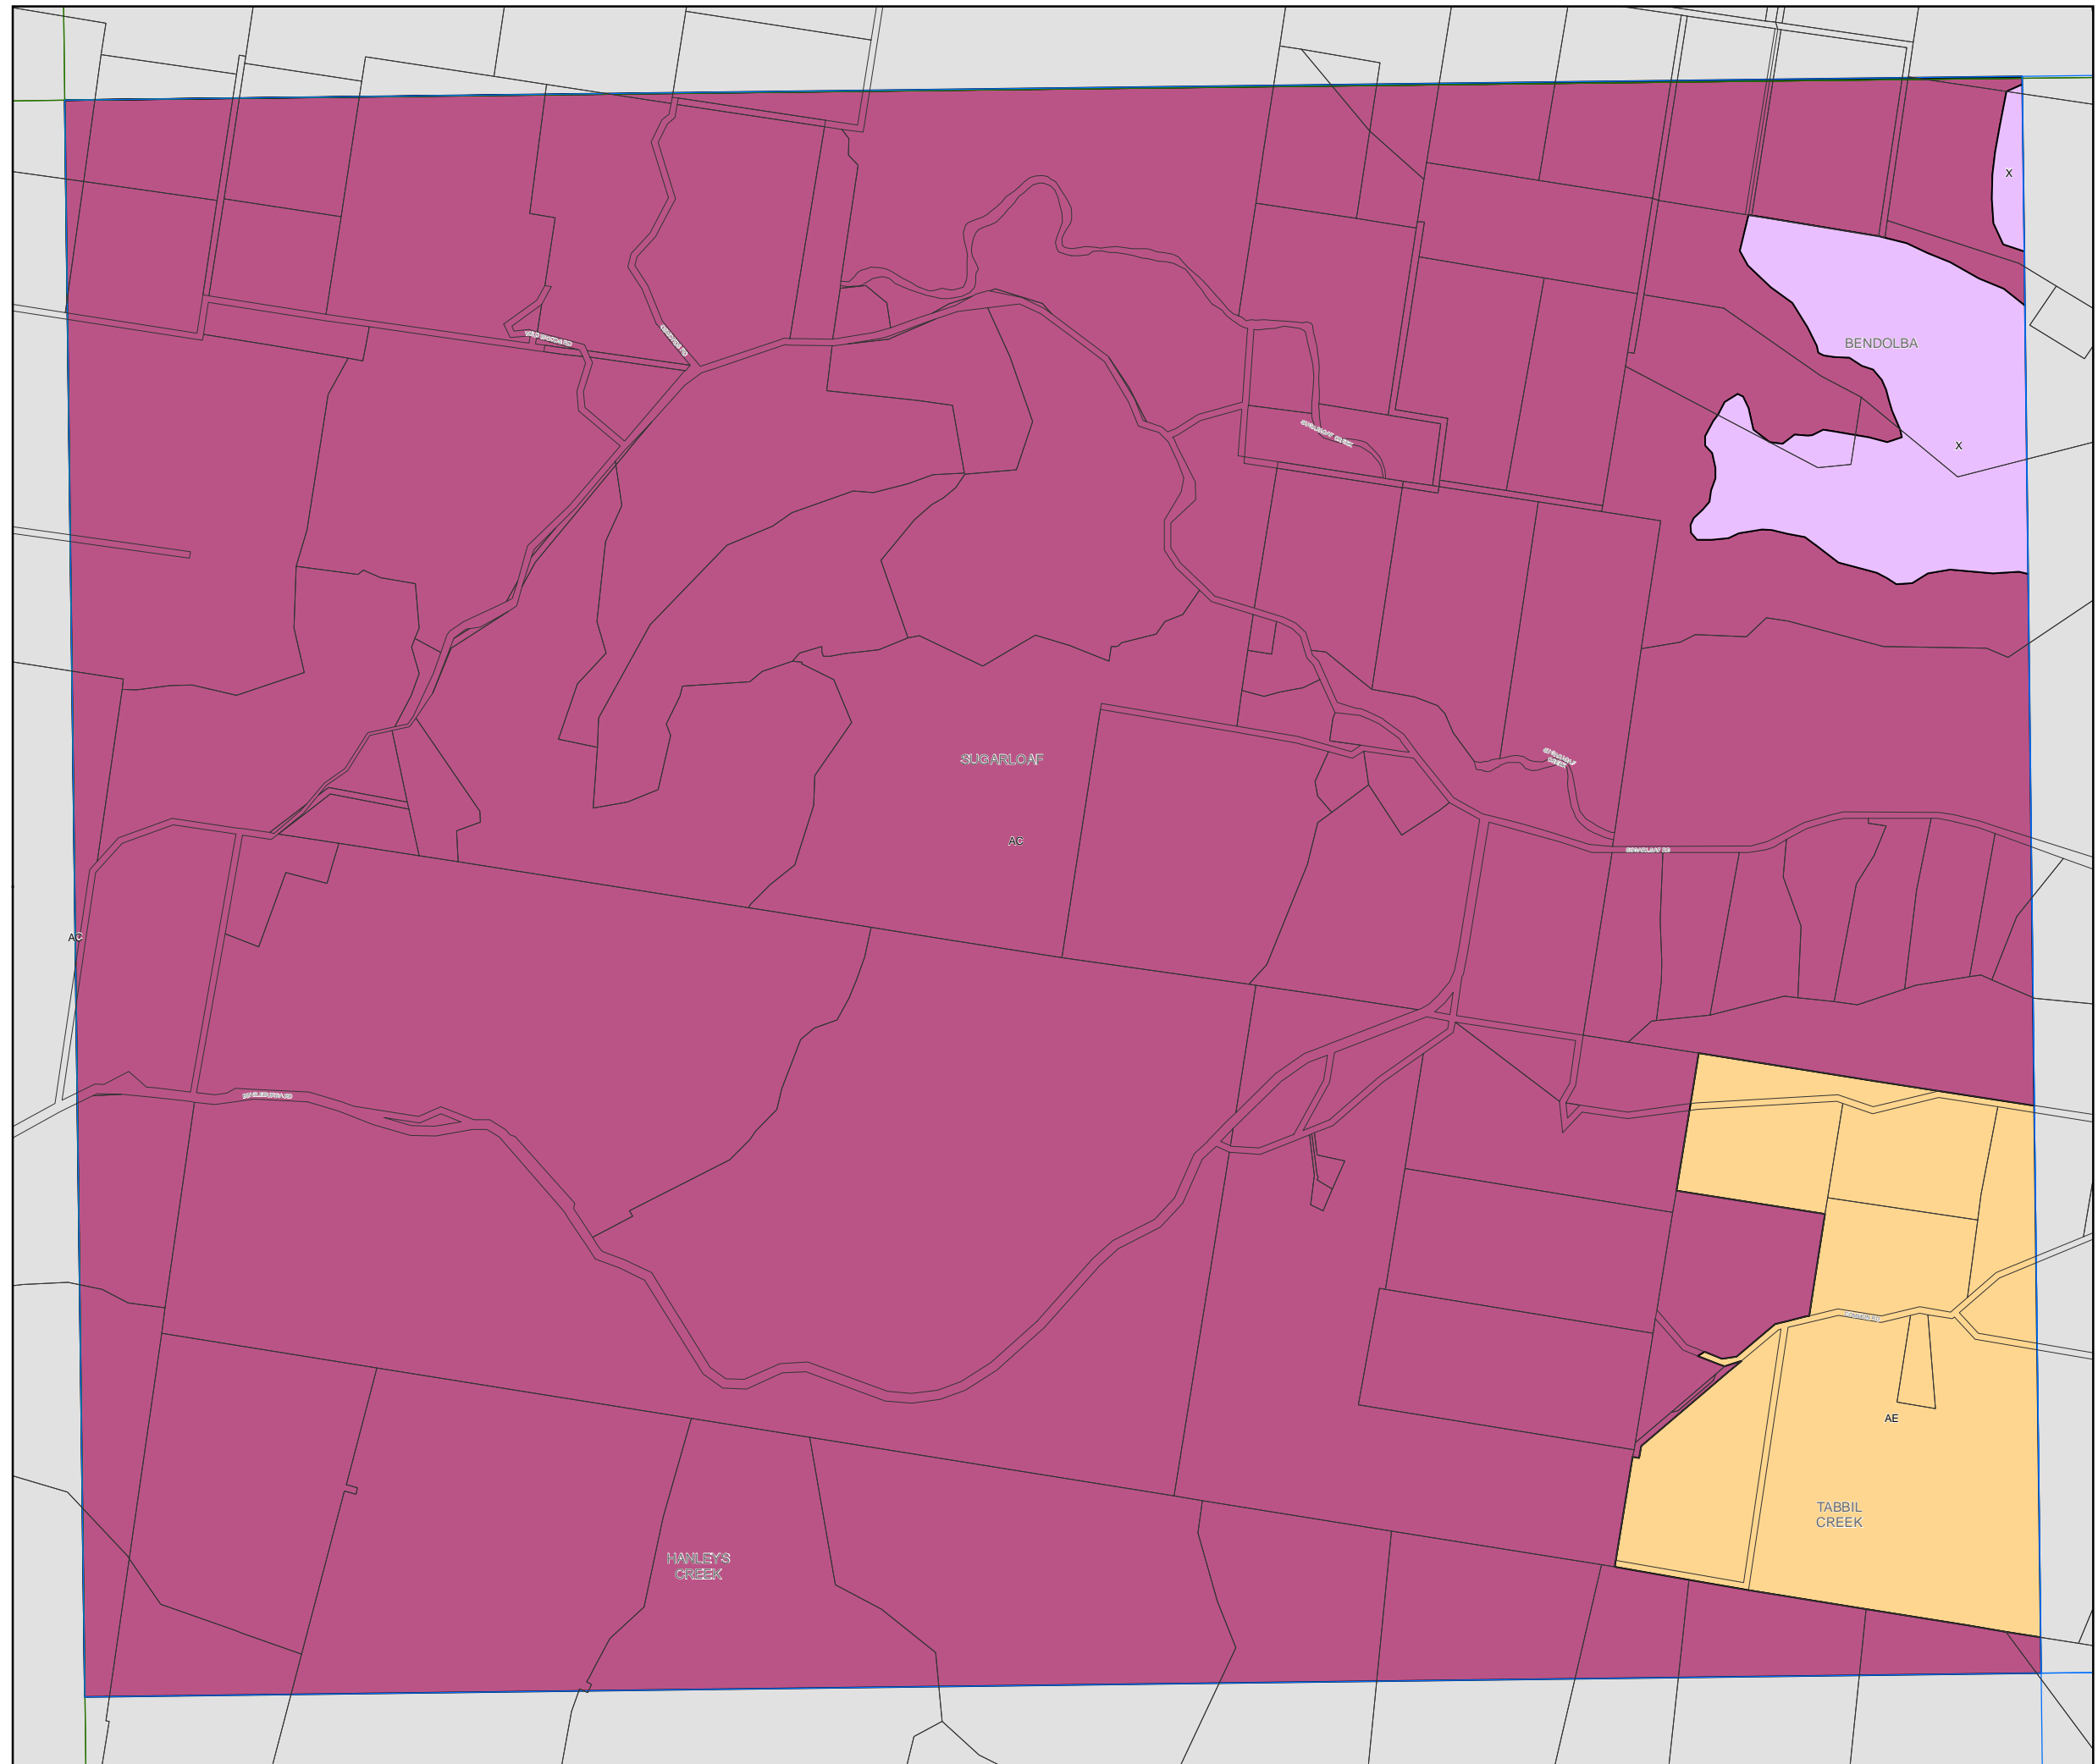

Dungog Local Environmental Plan 2014

Lot Size Map - Sheet LSZ_009AA

Minimum Lot Size (sq m)

- X 8000
- AA 5 ha
- AC 60 ha
- AE 300 ha

Cadastre

- Cadastre 27/09/2012 © Land and Property Information (LPI)

0 200 400 600 Metres

Scale: 1:20,000 @ A3

Projection: GDA 1994
MGA Zone 56

Map identification number: 2700_COM_LSZ_009AA_020_20140210