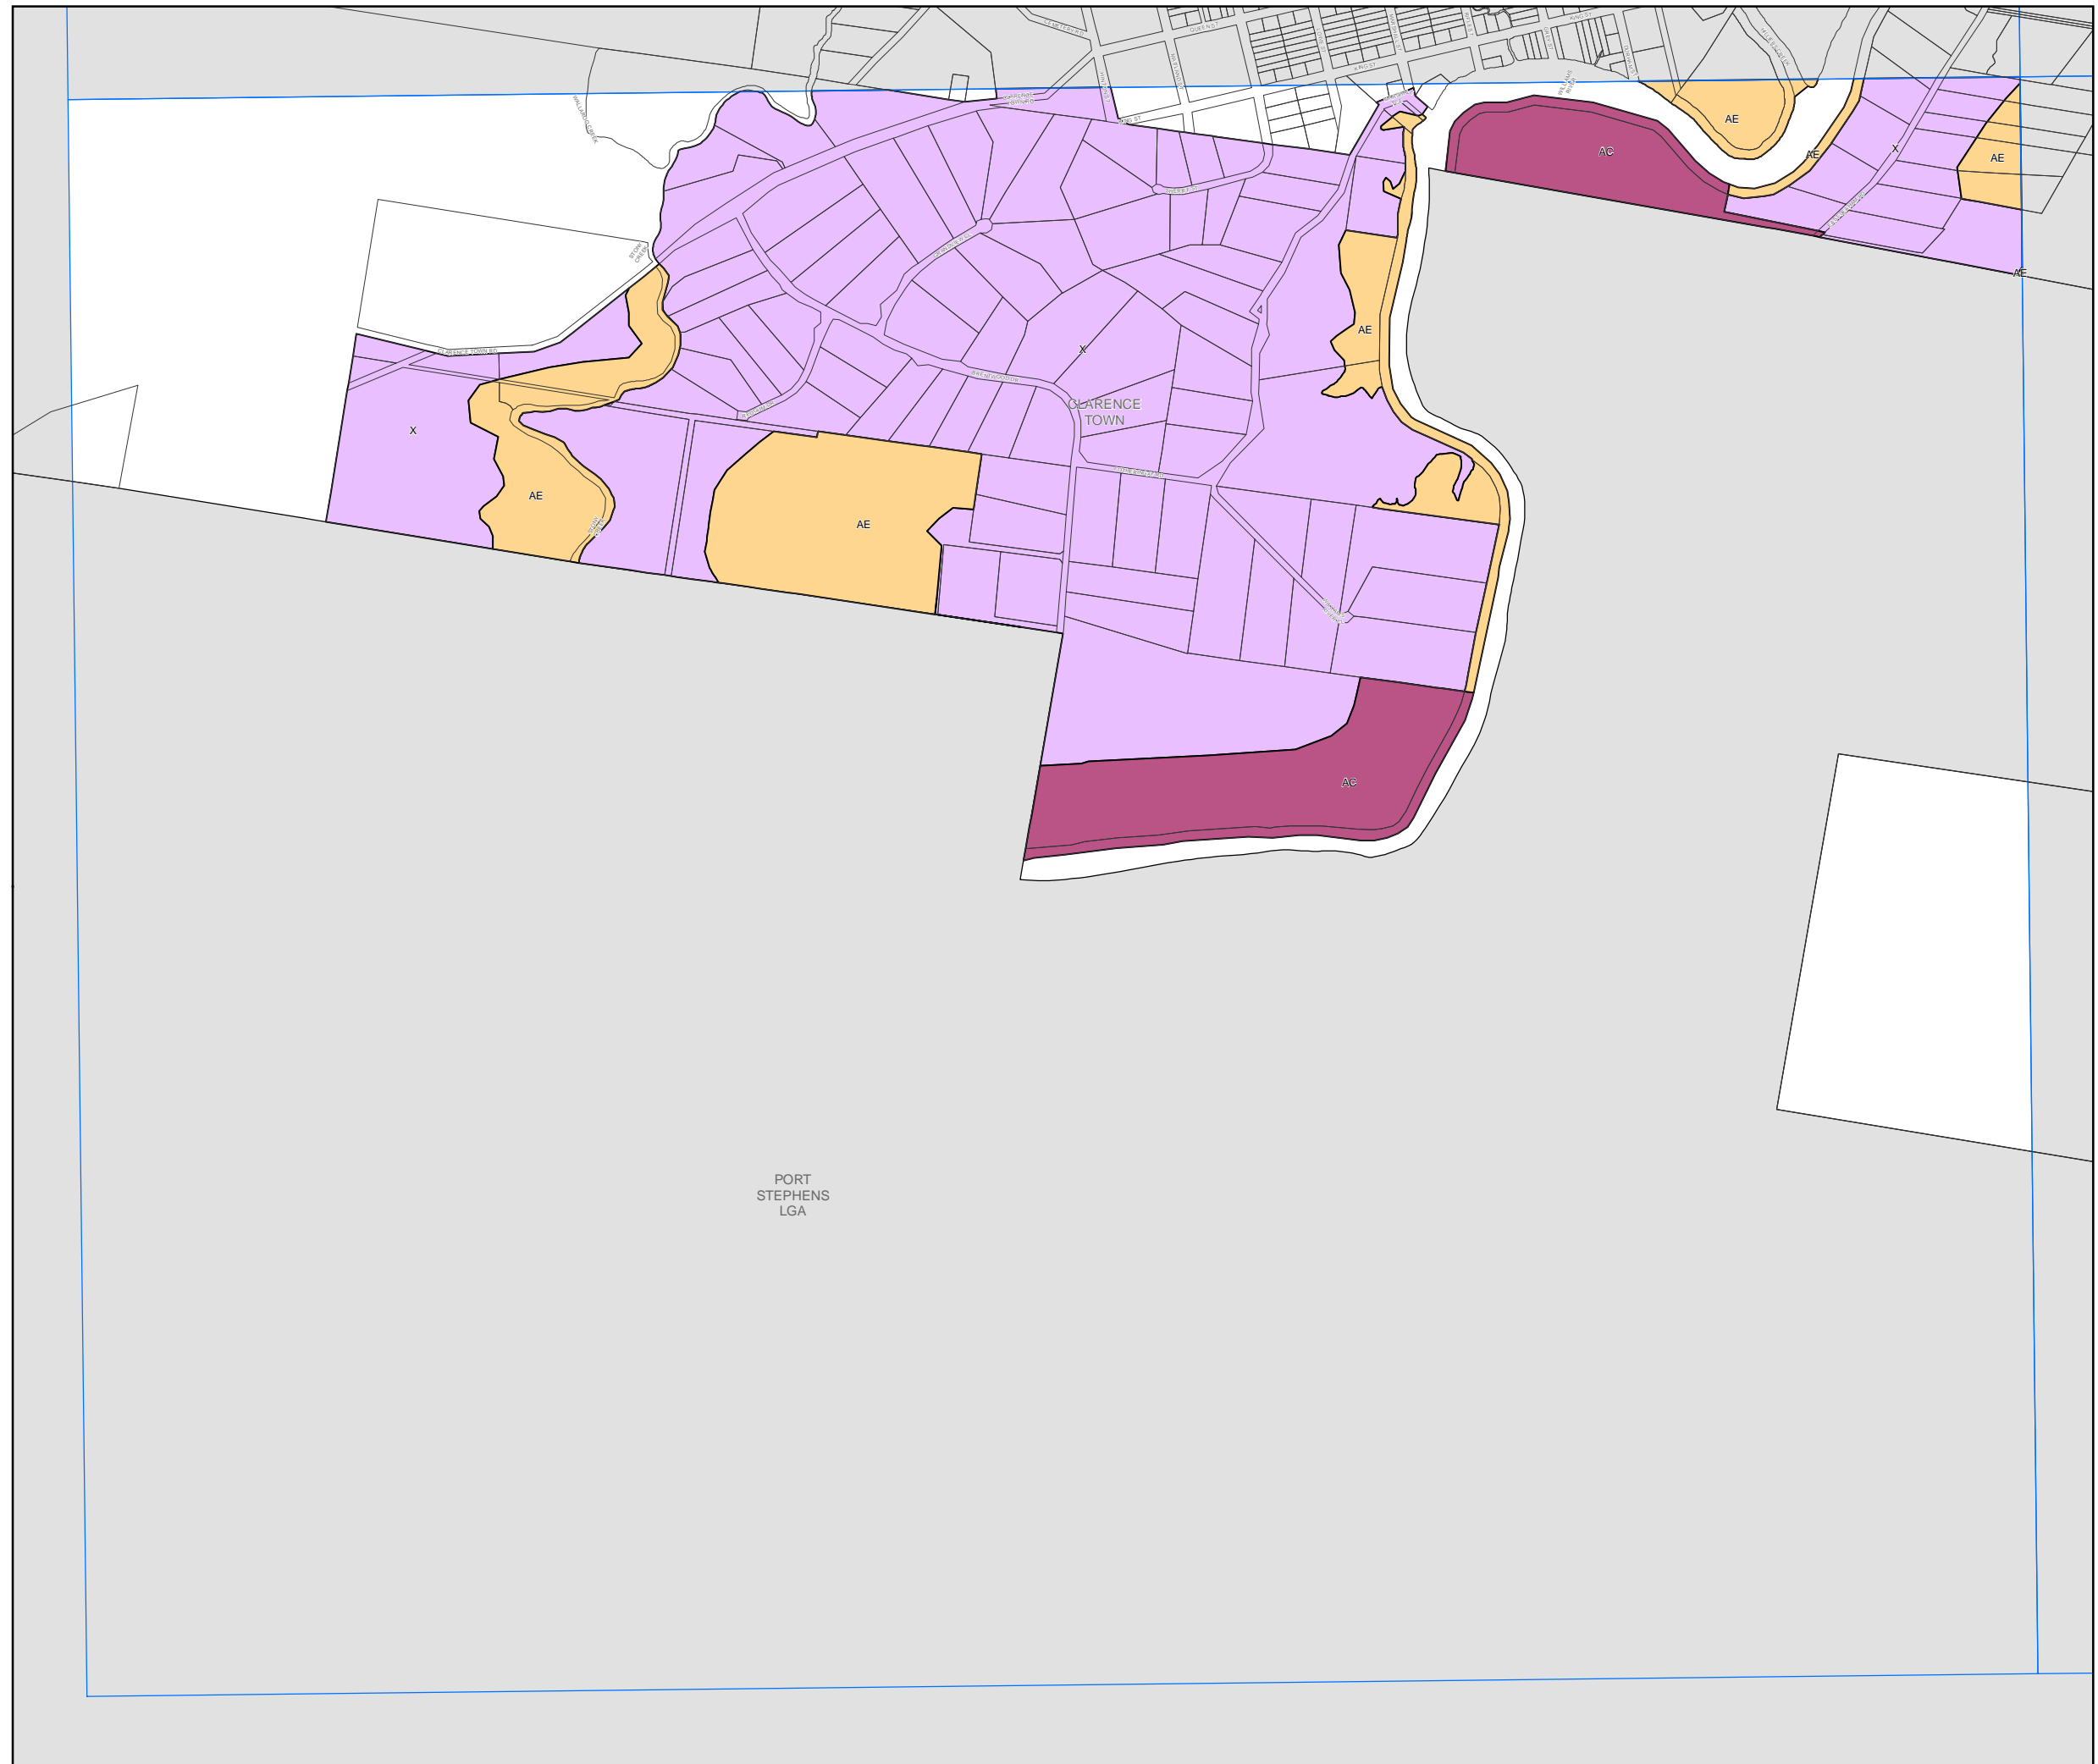

Dungog Local Environmental Plan 2014

Lot Size Map - Sheet LSZ_010AD

Minimum Lot Size (sq m)

- X 8000
- AA 5 ha
- AC 60 ha
- AE 300 ha

Cadastre

Cadastre 27/09/2012 © Land and Property Information (LPI)

0 200 400 600 Metres

Scale: 1:20,000 @ A3

Projection: GDA 1994
MGA Zone 56