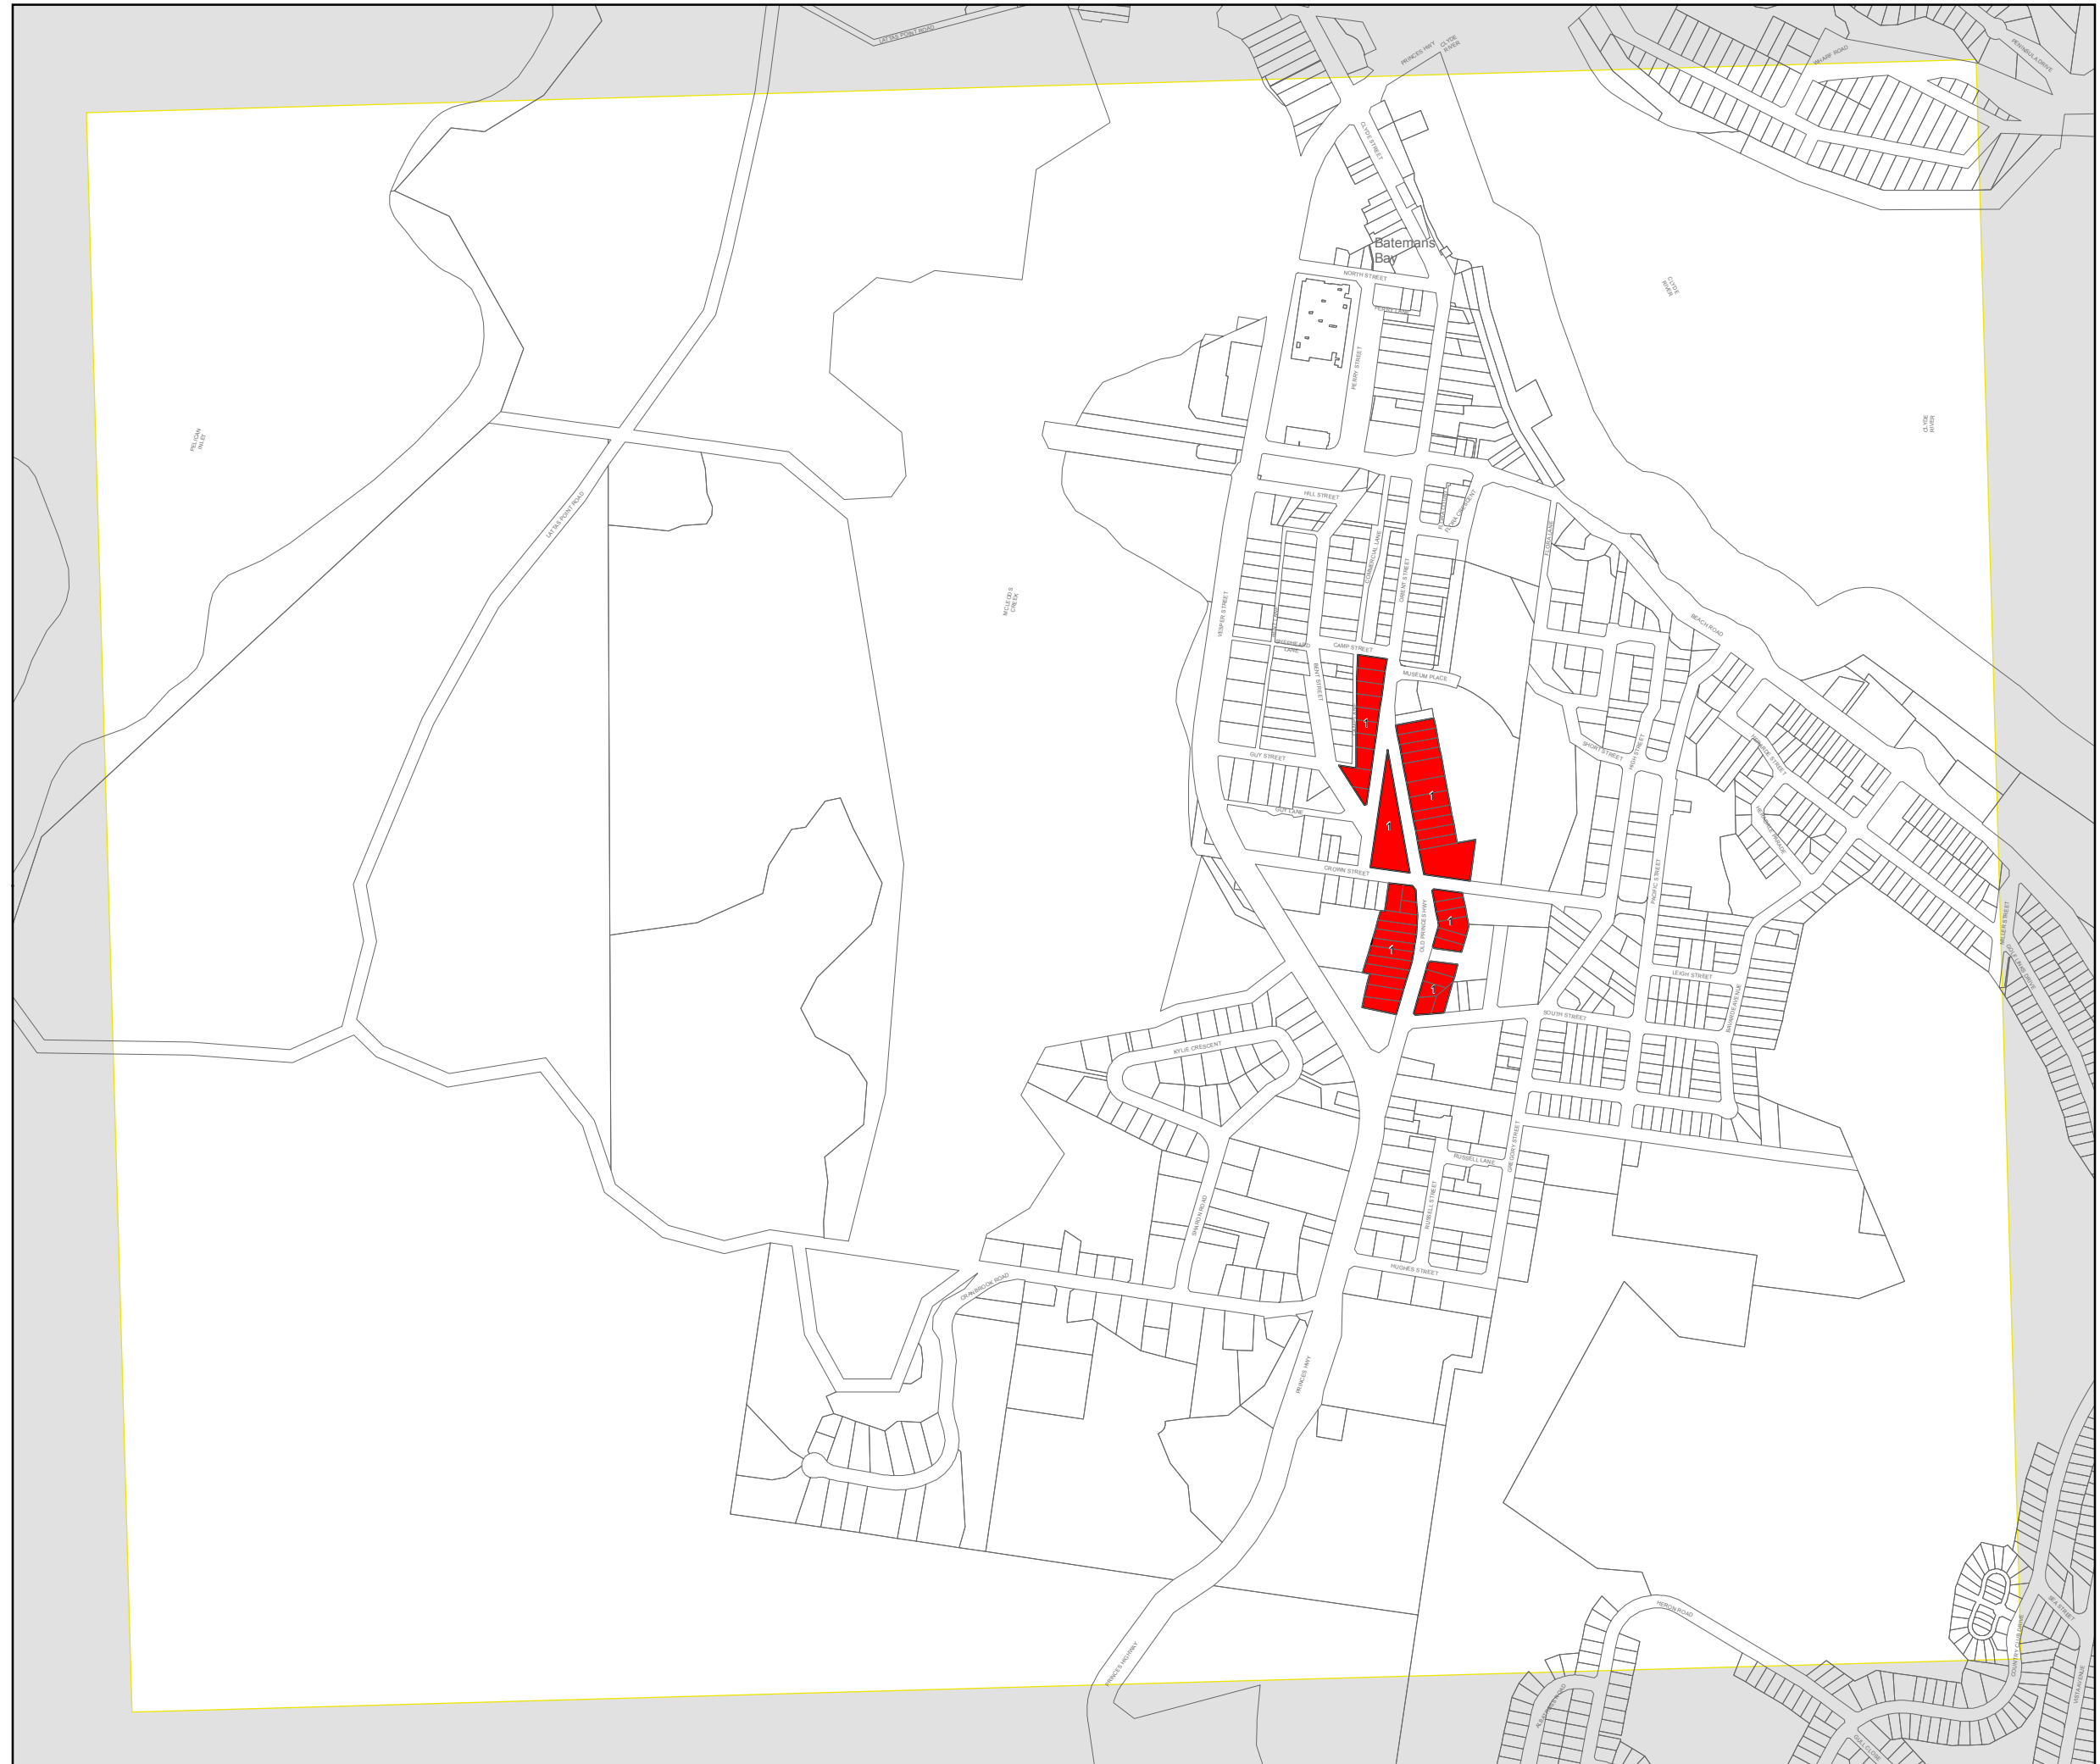

Additional Permitted Uses Map - Sheet APU_011AA

 Schedule 1

Cadastre

 Cadastre 30/06/2011 © Eurobodalla Shire Council

Projection: GDA 1994
 MGA Zone 56

1:10,000 @ A3