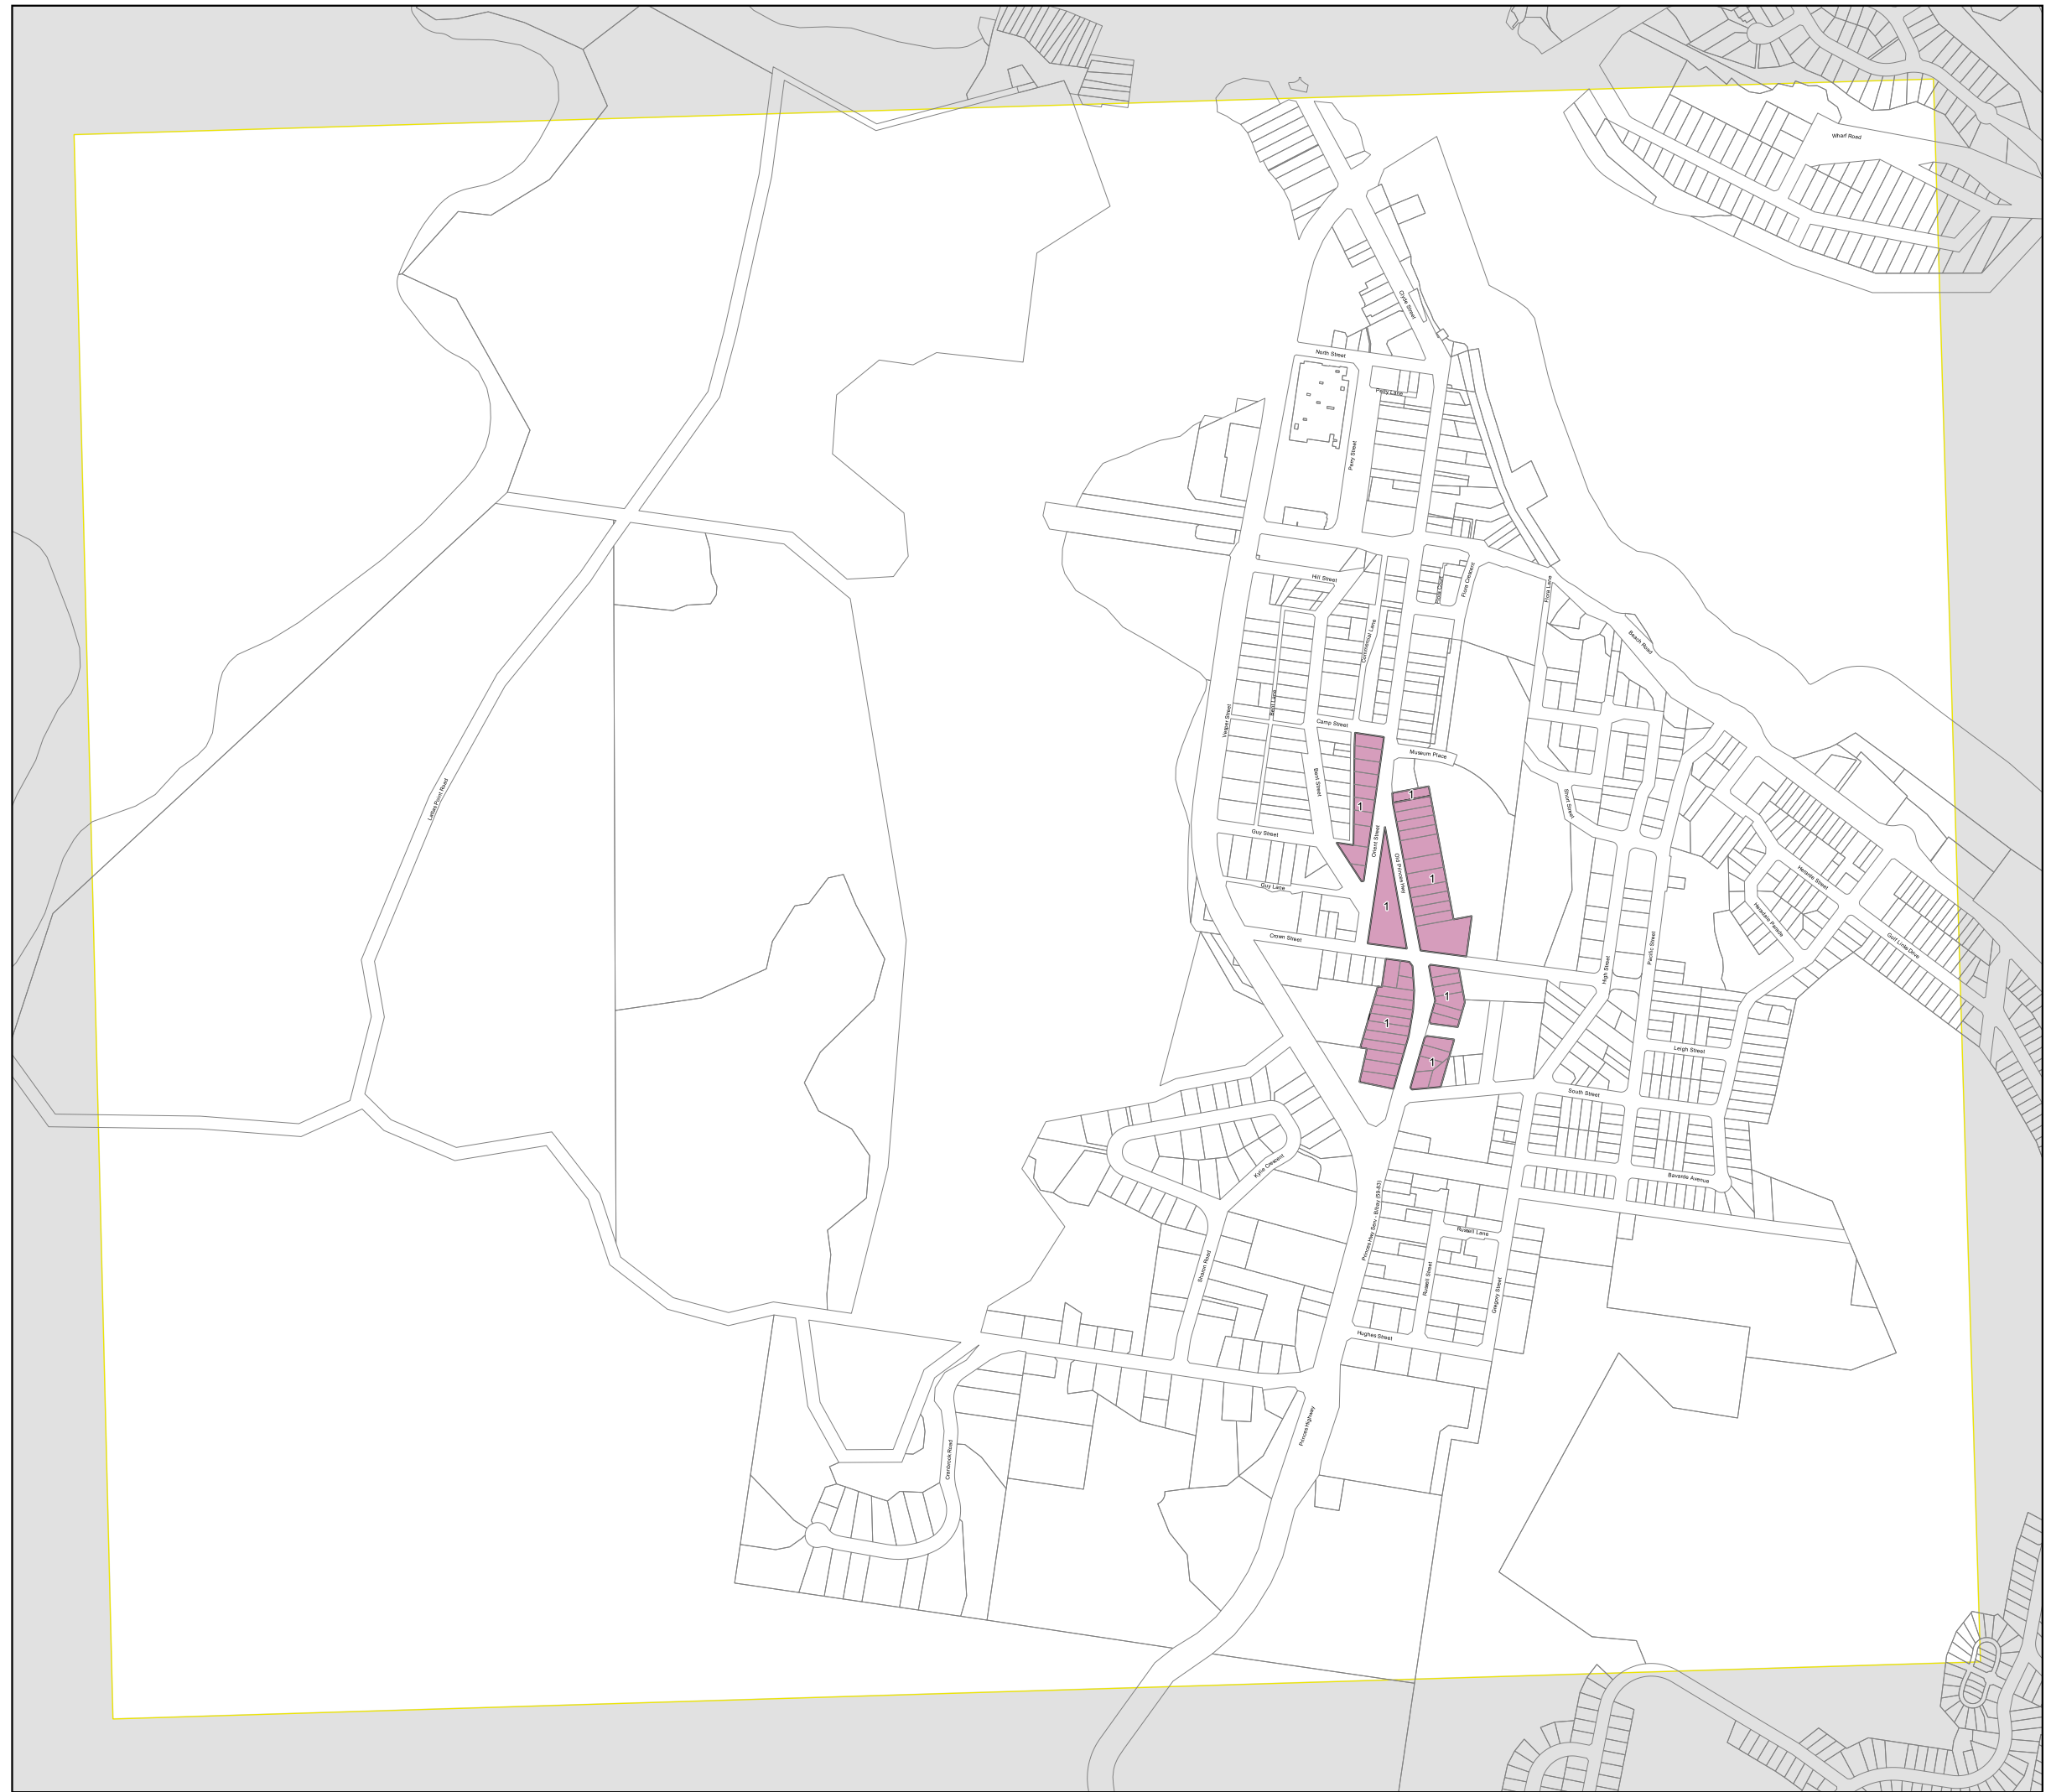

Eurobodalla Local Environmental Plan 2012

Additional Permitted Uses Map - Sheet APU_011AA

Additional Permitted Uses

Refer to Schedule 1

Cadastre

Cadastre 12/05/2015 © Eurobodalla Shire Council

0 0.1 0.2 0.3 0.4

Kilometres

Projection GDA 1994
MGA Zone 56

Scale 1:10,000 @A3