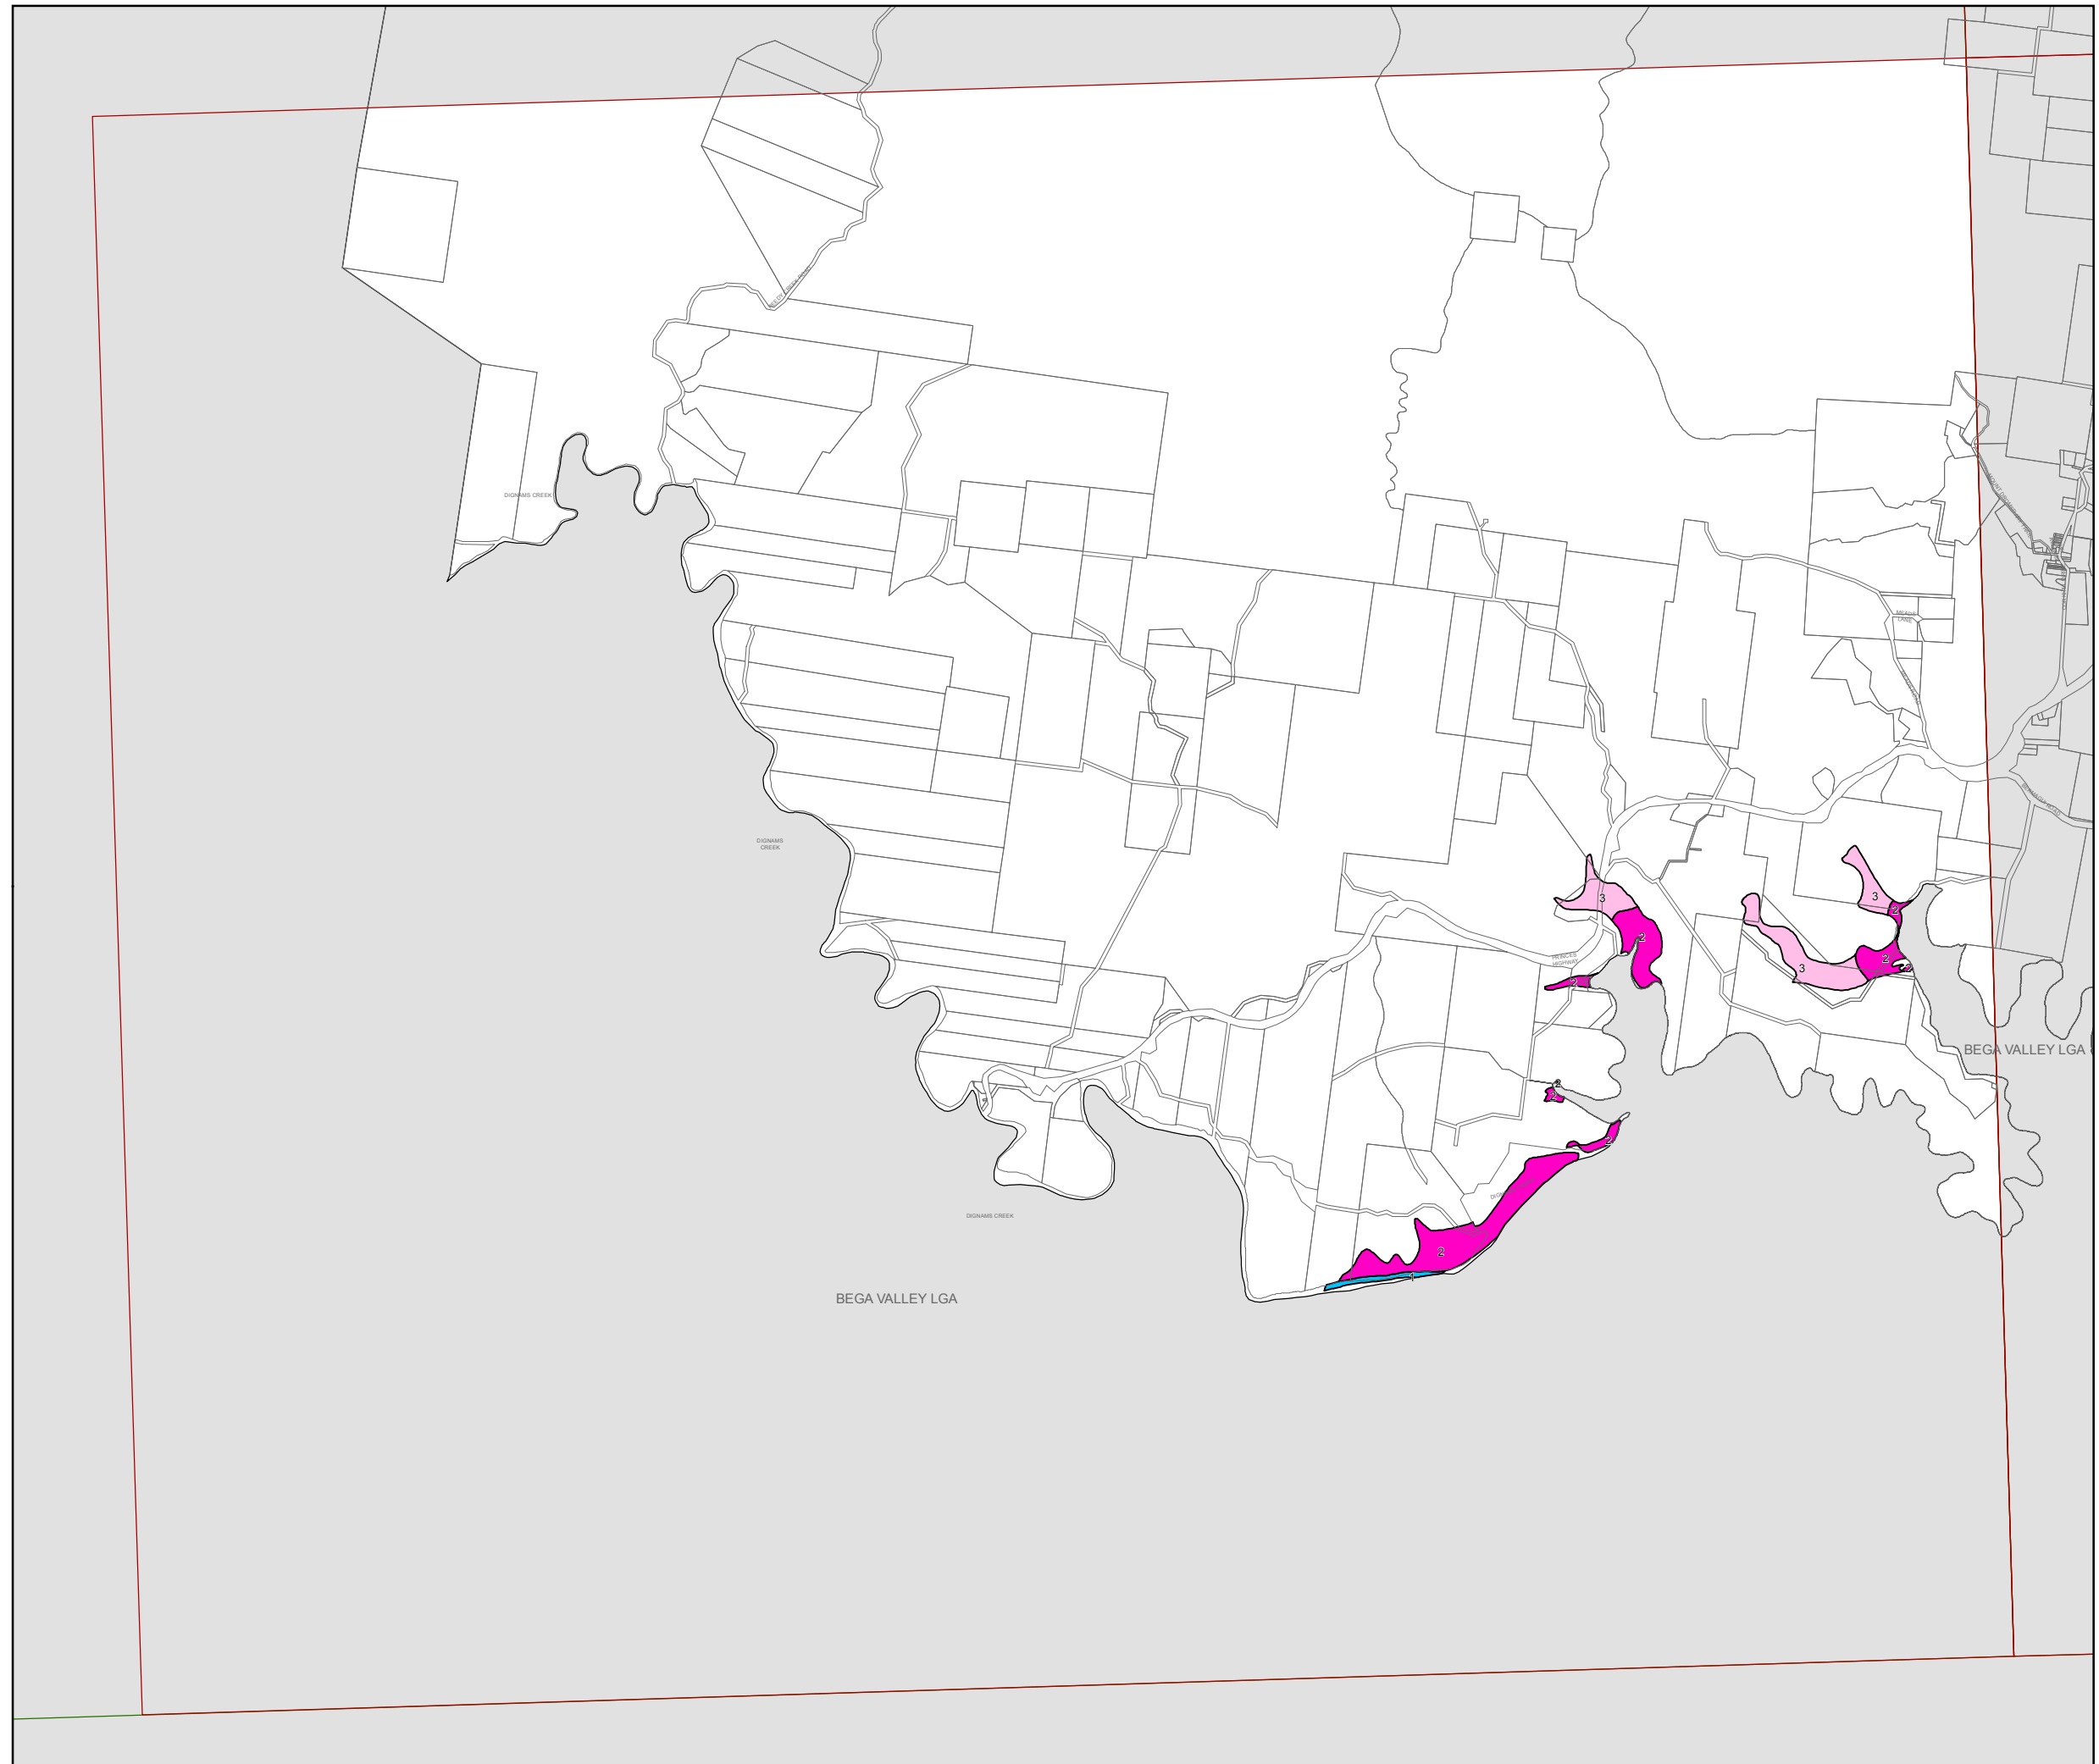

Acid Sulfate Soils Map - Sheet ASS_009A

Acid Sulfate Soils

- Class 1
- Class 2
- Class 3
- Class 4
- Class 5

Cadastre

Cadastre 30/06/2011 © Eurobodalla Shire Council

0 500 1,000 1,500 Metres

Scale: 1:40,000 @ A3

Projection: GDA 1994
MGA Zone 56