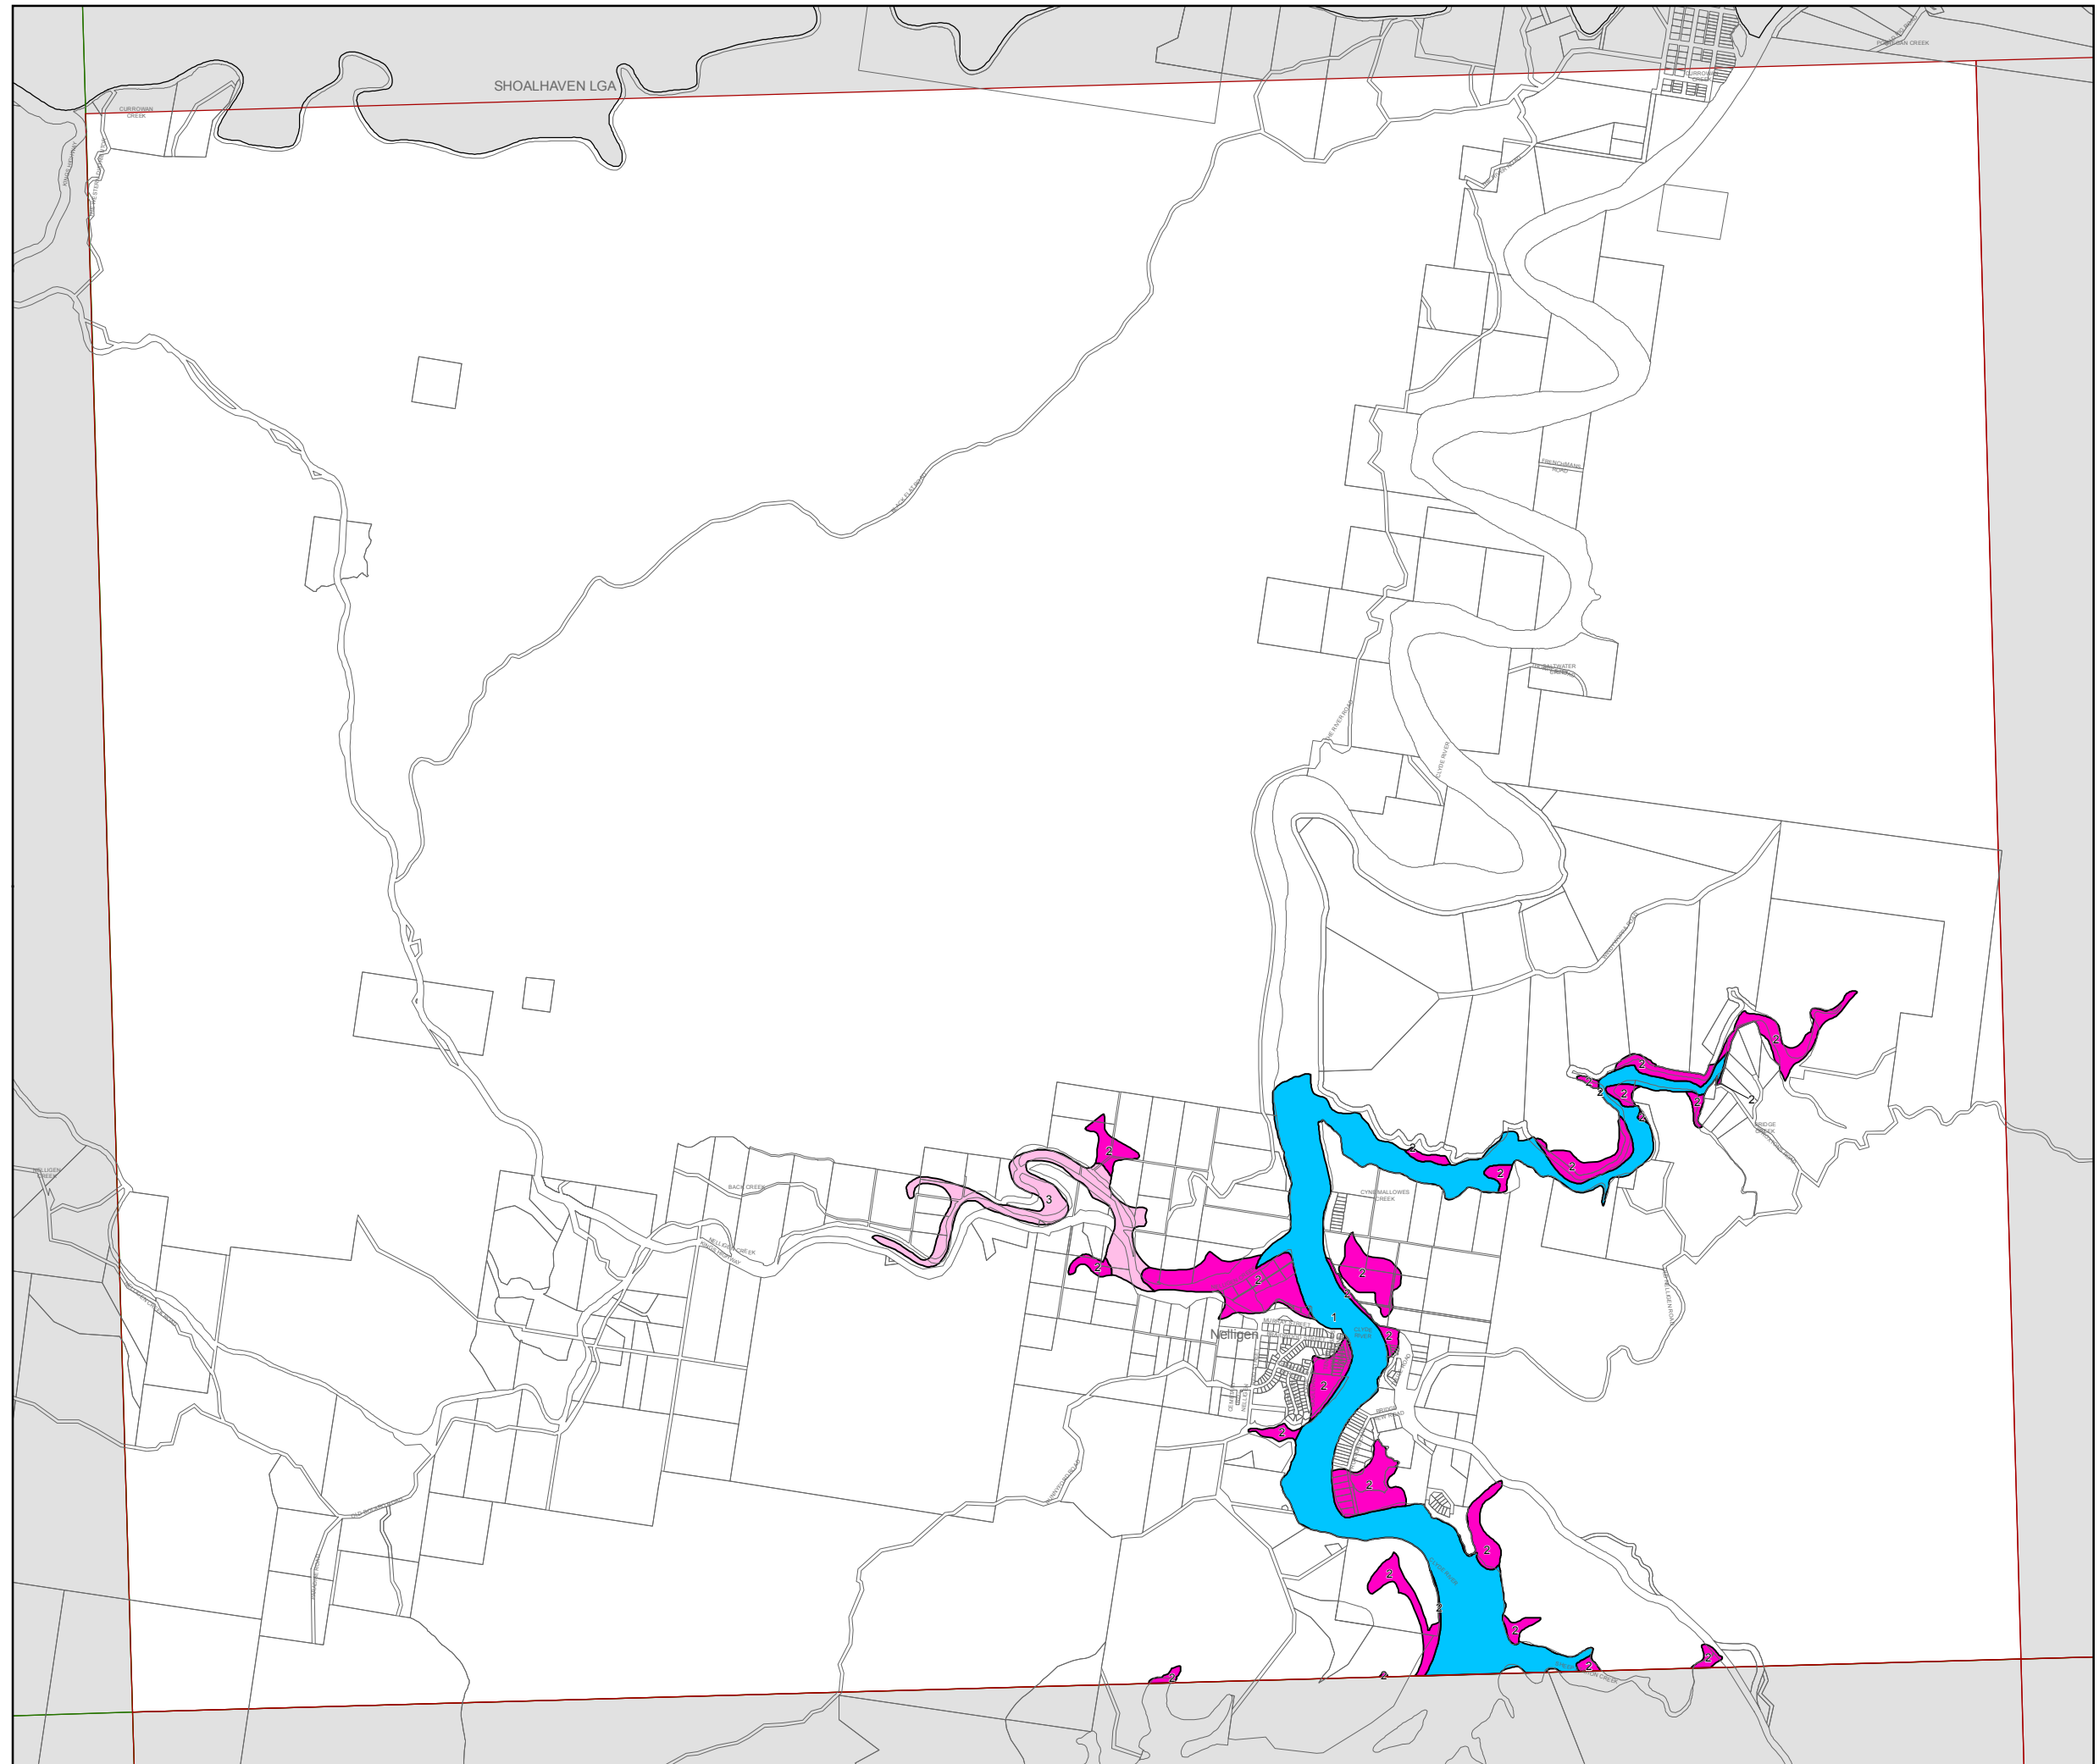

Acid Sulfate Soils Map - Sheet ASS_010B

Acid Sulfate Soils

- Class 1
- Class 2
- Class 3
- Class 4
- Class 5

Cadastral

Cadastral 30/06/2011 © Eurobodalla Shire Council

0 500 1,000 1,500 Metres

Scale: 1:40,000 @ A3

Projection: GDA 1994
MGA Zone 56

Map identification number:
2750_COM_ASS_010B_040_20120501