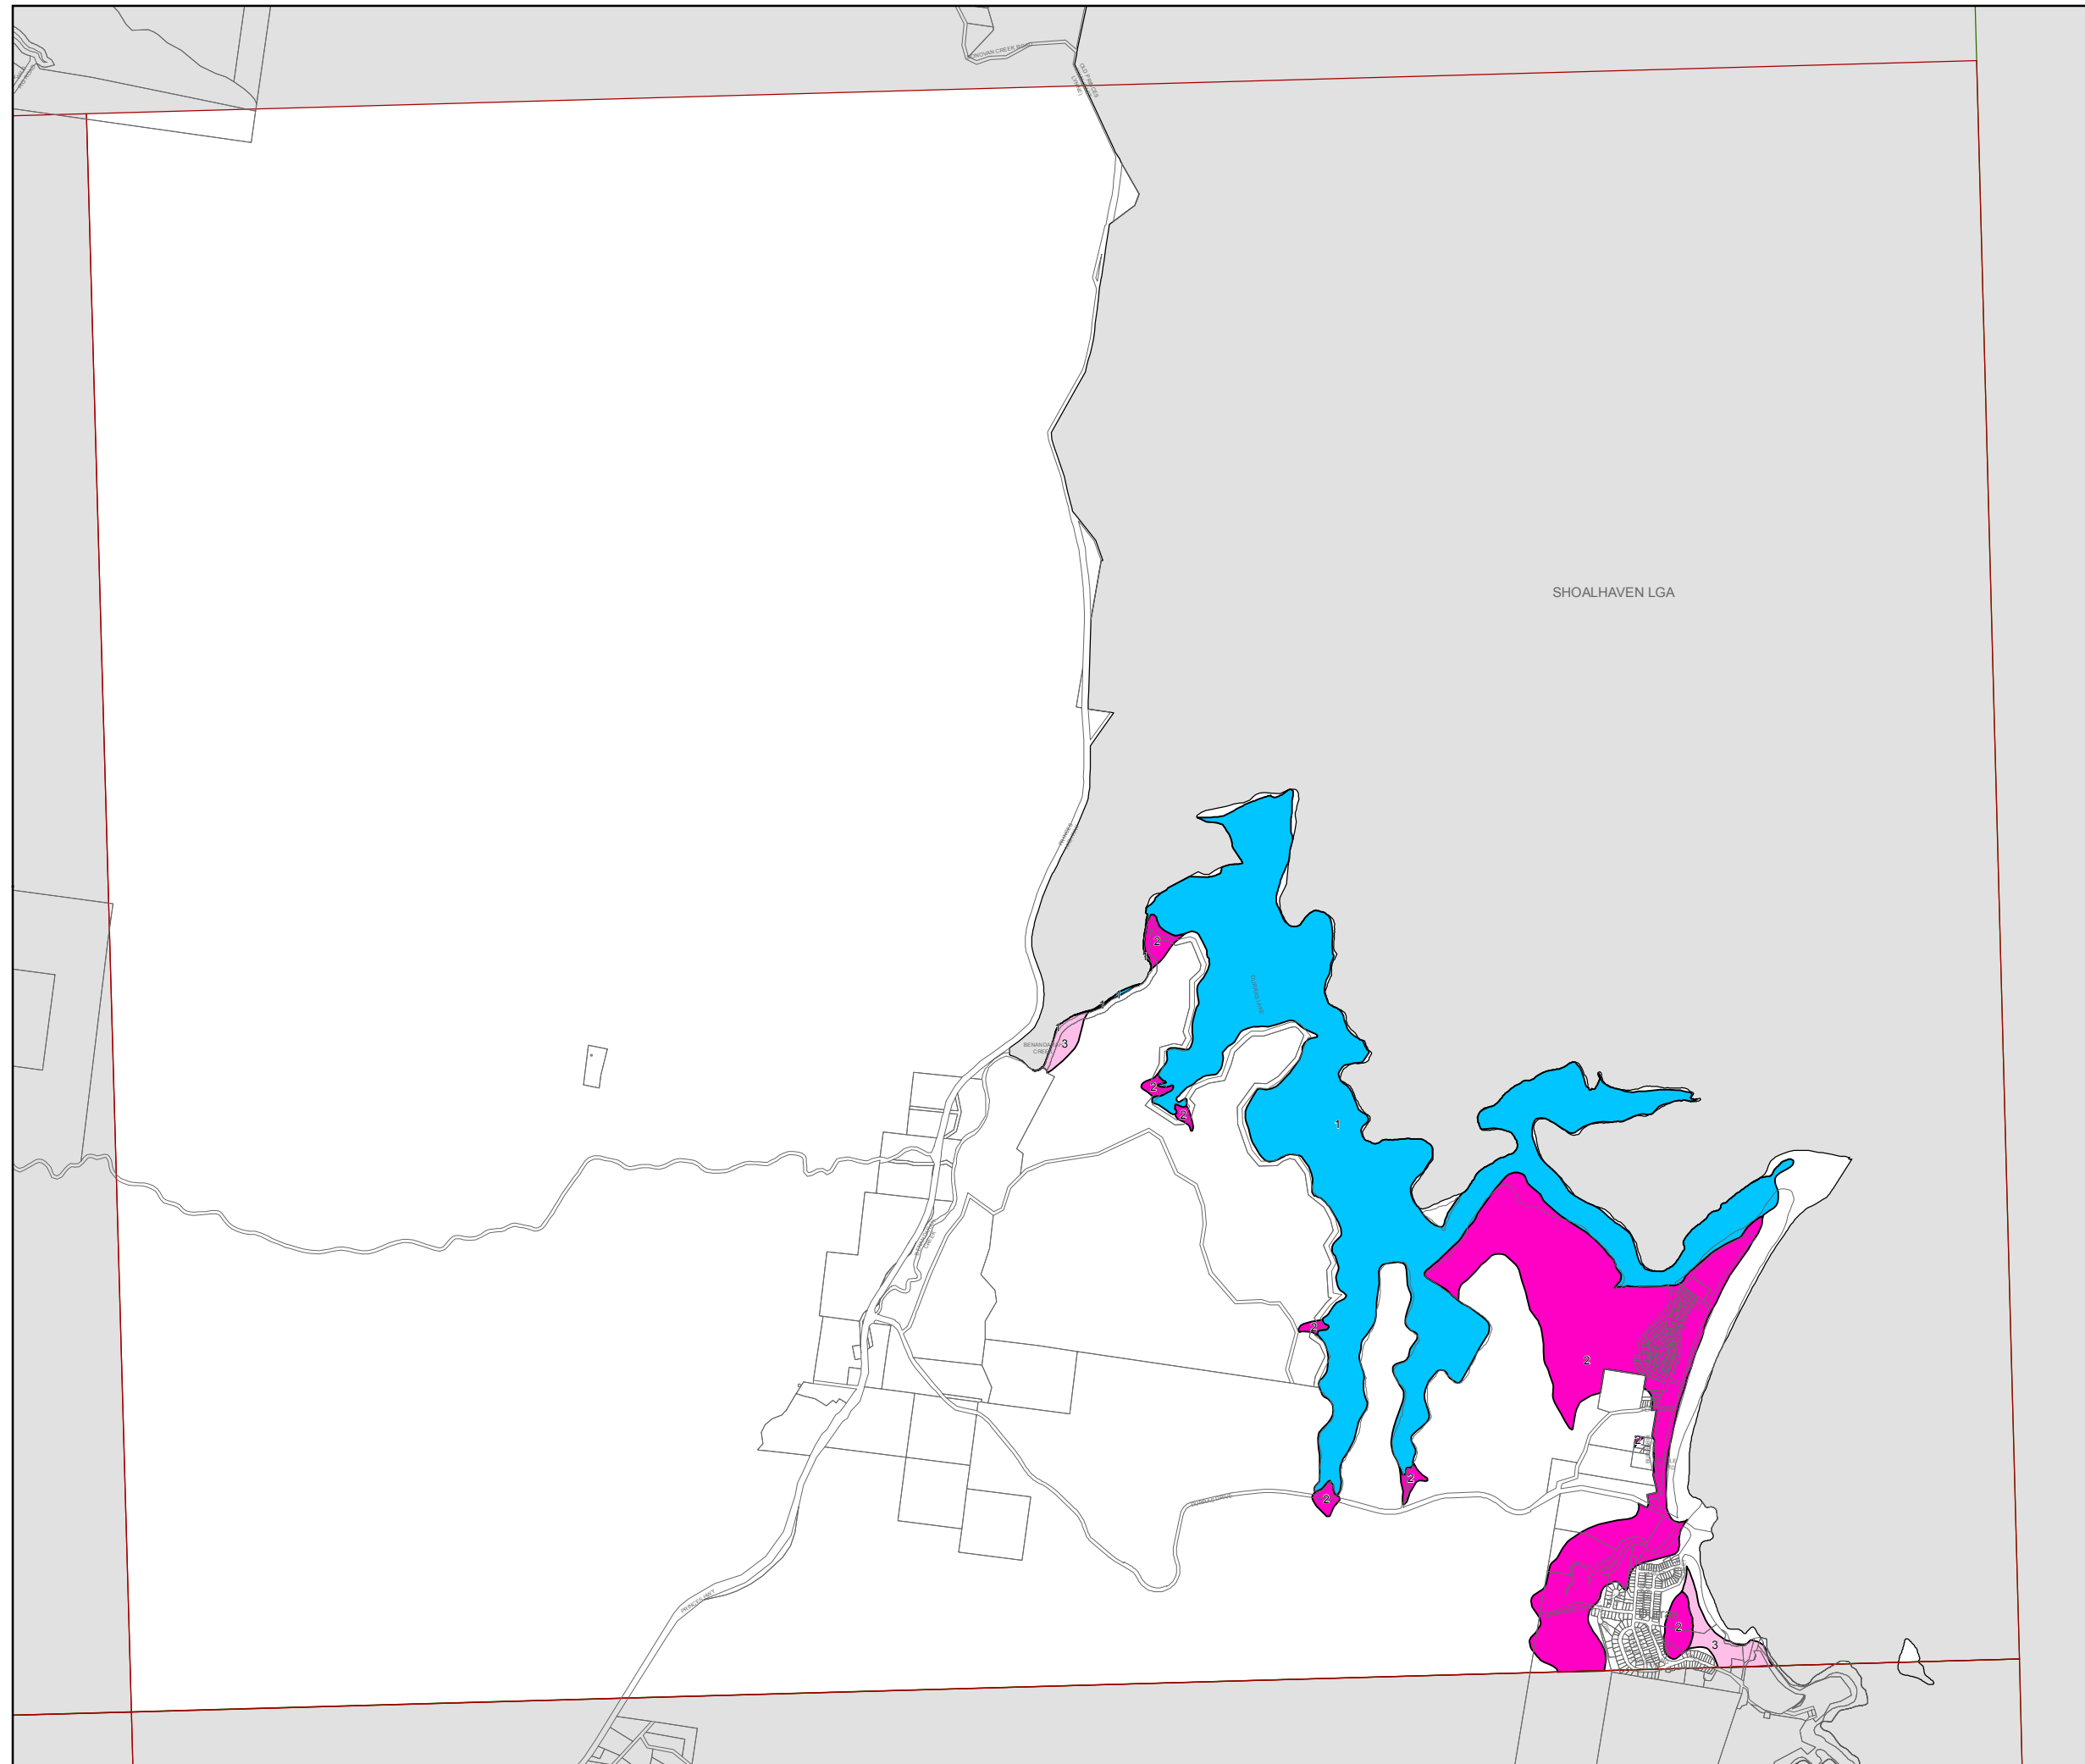

Acid Sulfate Soils Map - Sheet ASS_010D

Acid Sulfate Soils

- Class 1
- Class 2
- Class 3
- Class 4
- Class 5

Cadastre

Cadastre 30/06/2011 © Eurobodalla Shire Council

0 500 1,000 1,500 Metres

Scale: 1:40,000 @ A3

Projection: GDA 1994
MGA Zone 56

Map identification number:
2750_COM_ASS_010D_040_20120501