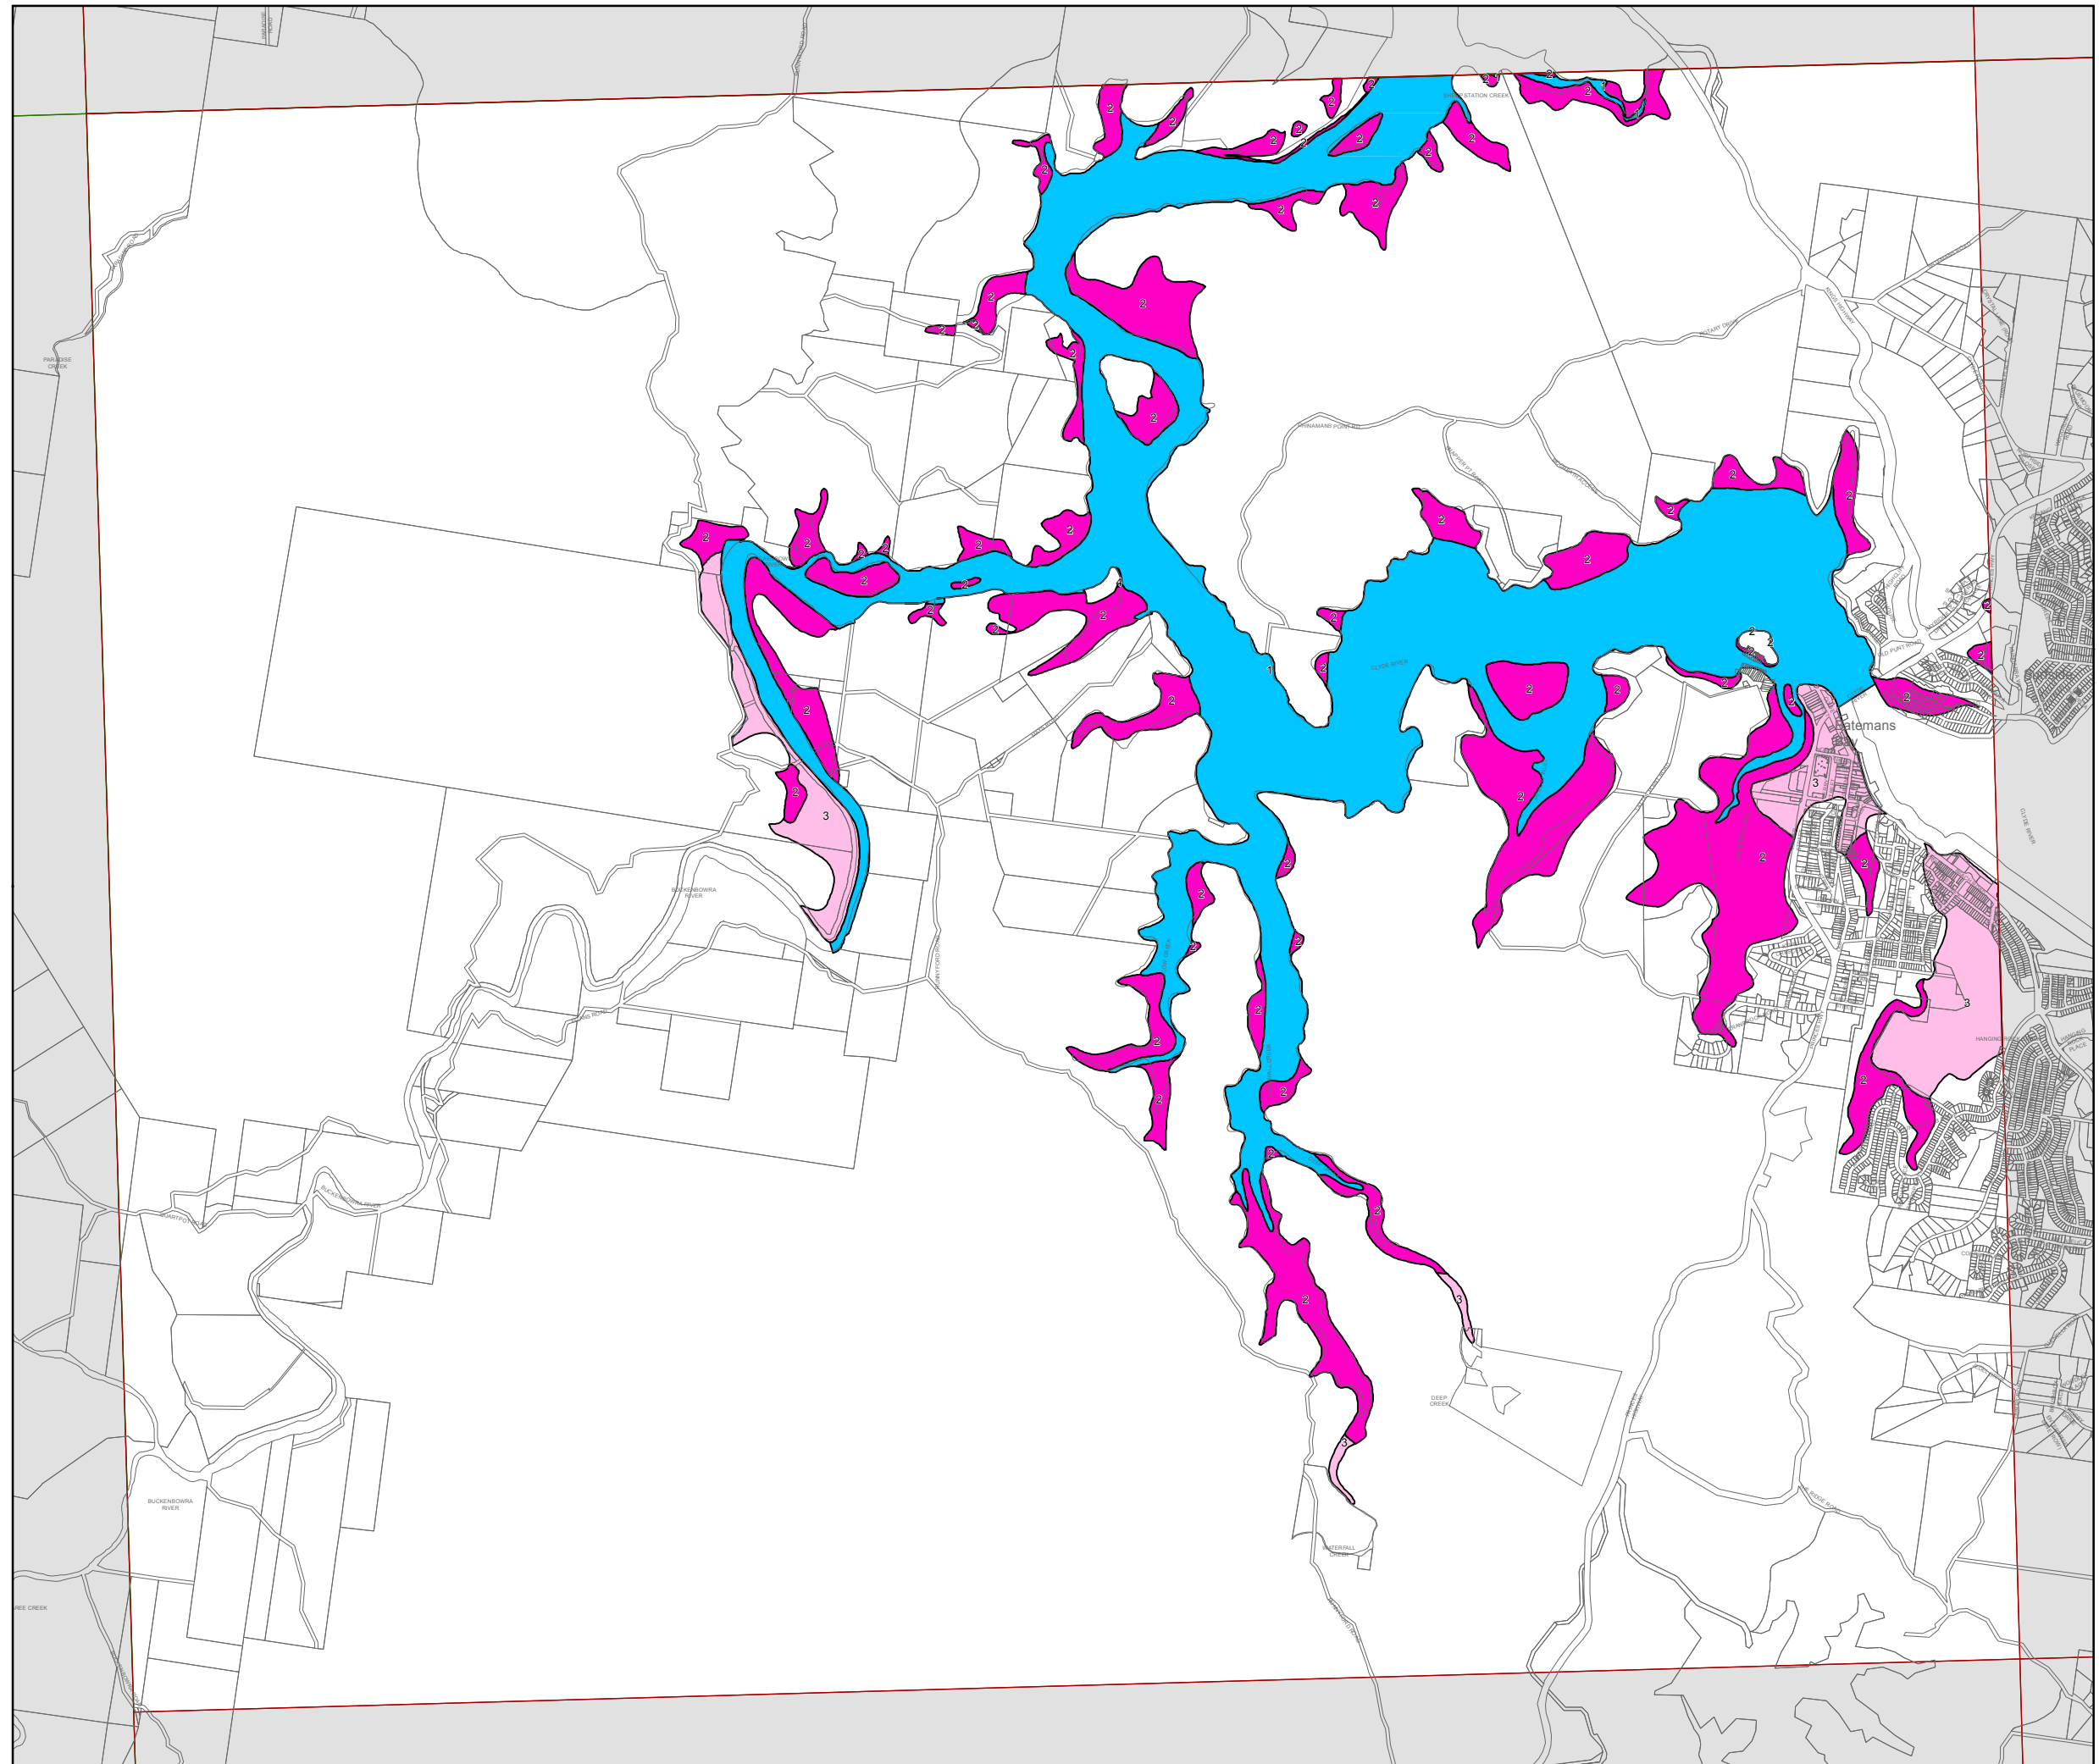

Acid Sulfate Soils Map - Sheet ASS_011A

Acid Sulfate Soils

- Class 1
- Class 2
- Class 3
- Class 4
- Class 5

Cadastral

Cadastral 30/06/2011 © Eurobodalla Shire Council

0 500 1,000 1,500 Metres

Scale: 1:40,000 @ A3

Projection: GDA 1994
MGA Zone 56

Map identification number:
2750_COM_ASS_011A_040_20120501