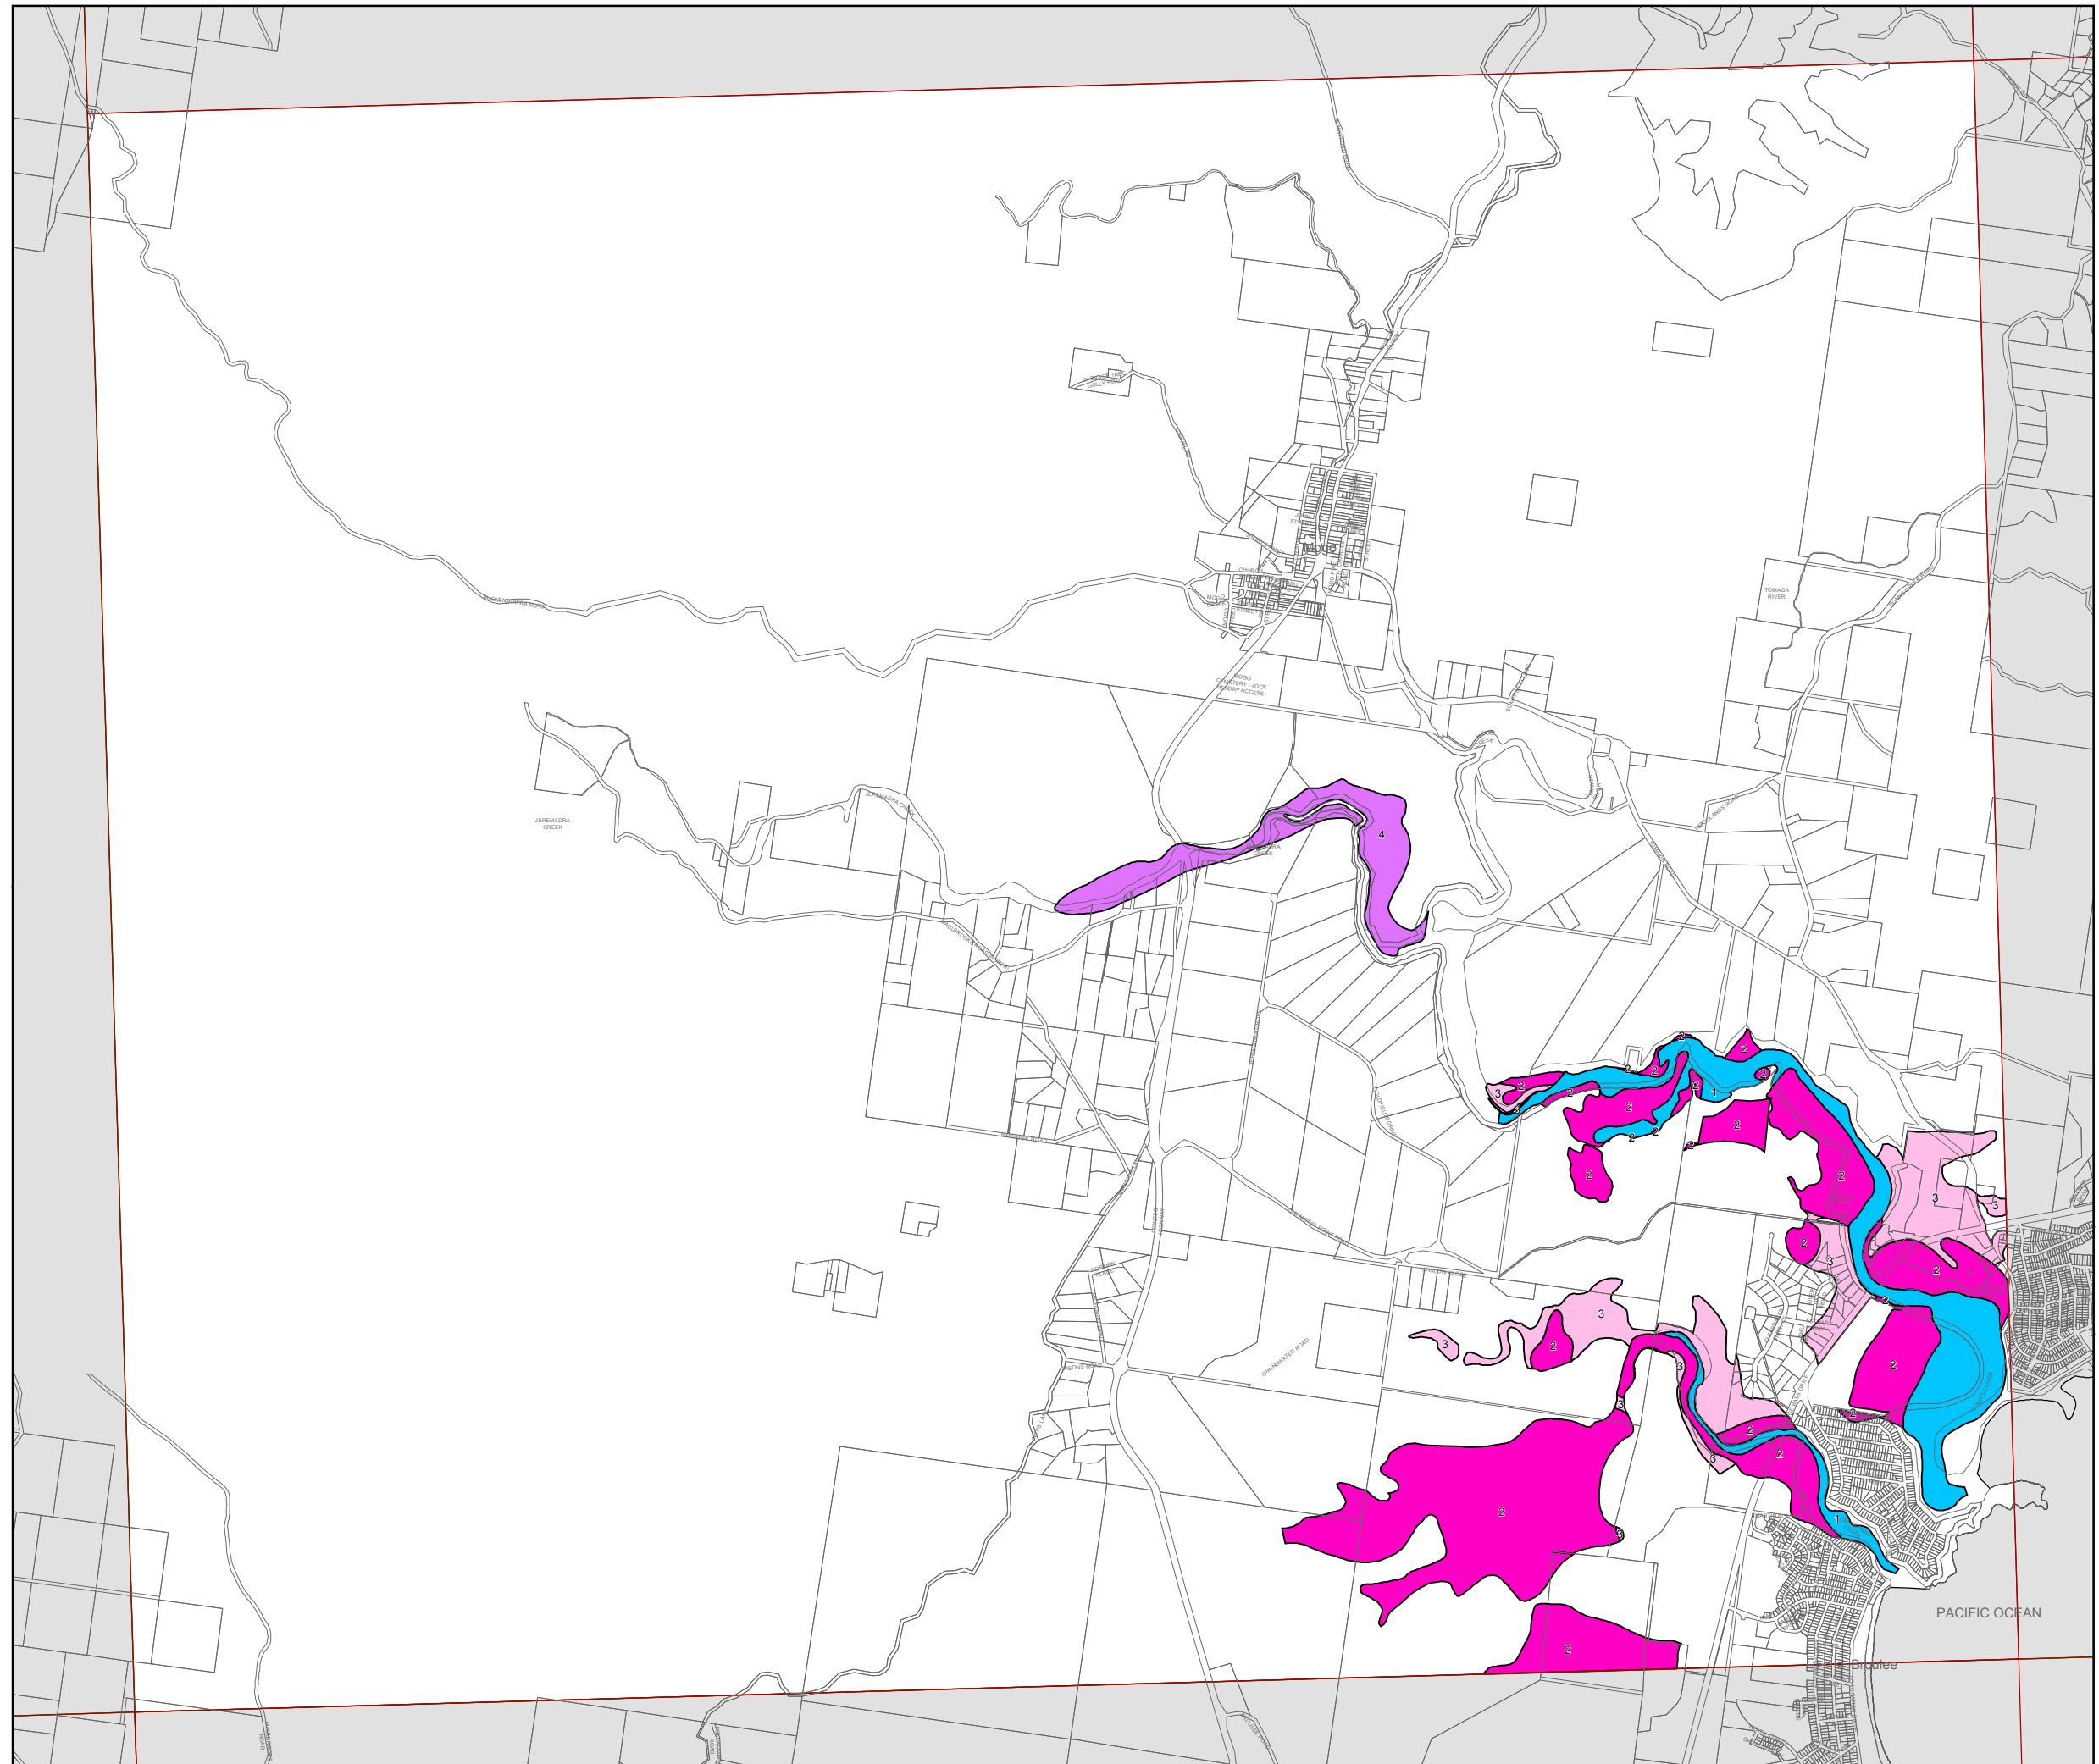

Acid Sulfate Soils Map - Sheet ASS_011B

Acid Sulfate Soils

- Class 1
- Class 2
- Class 3
- Class 4
- Class 5

Cadastre

Cadastre 30/06/2011 © Eurobodalla Shire Council

0 500 1,000 1,500 Metres

Scale: 1:40,000 @ A3

Projection: GDA 1994
MGA Zone 56

Map identification number:
2750_COM_ASS_011B_040_20120501