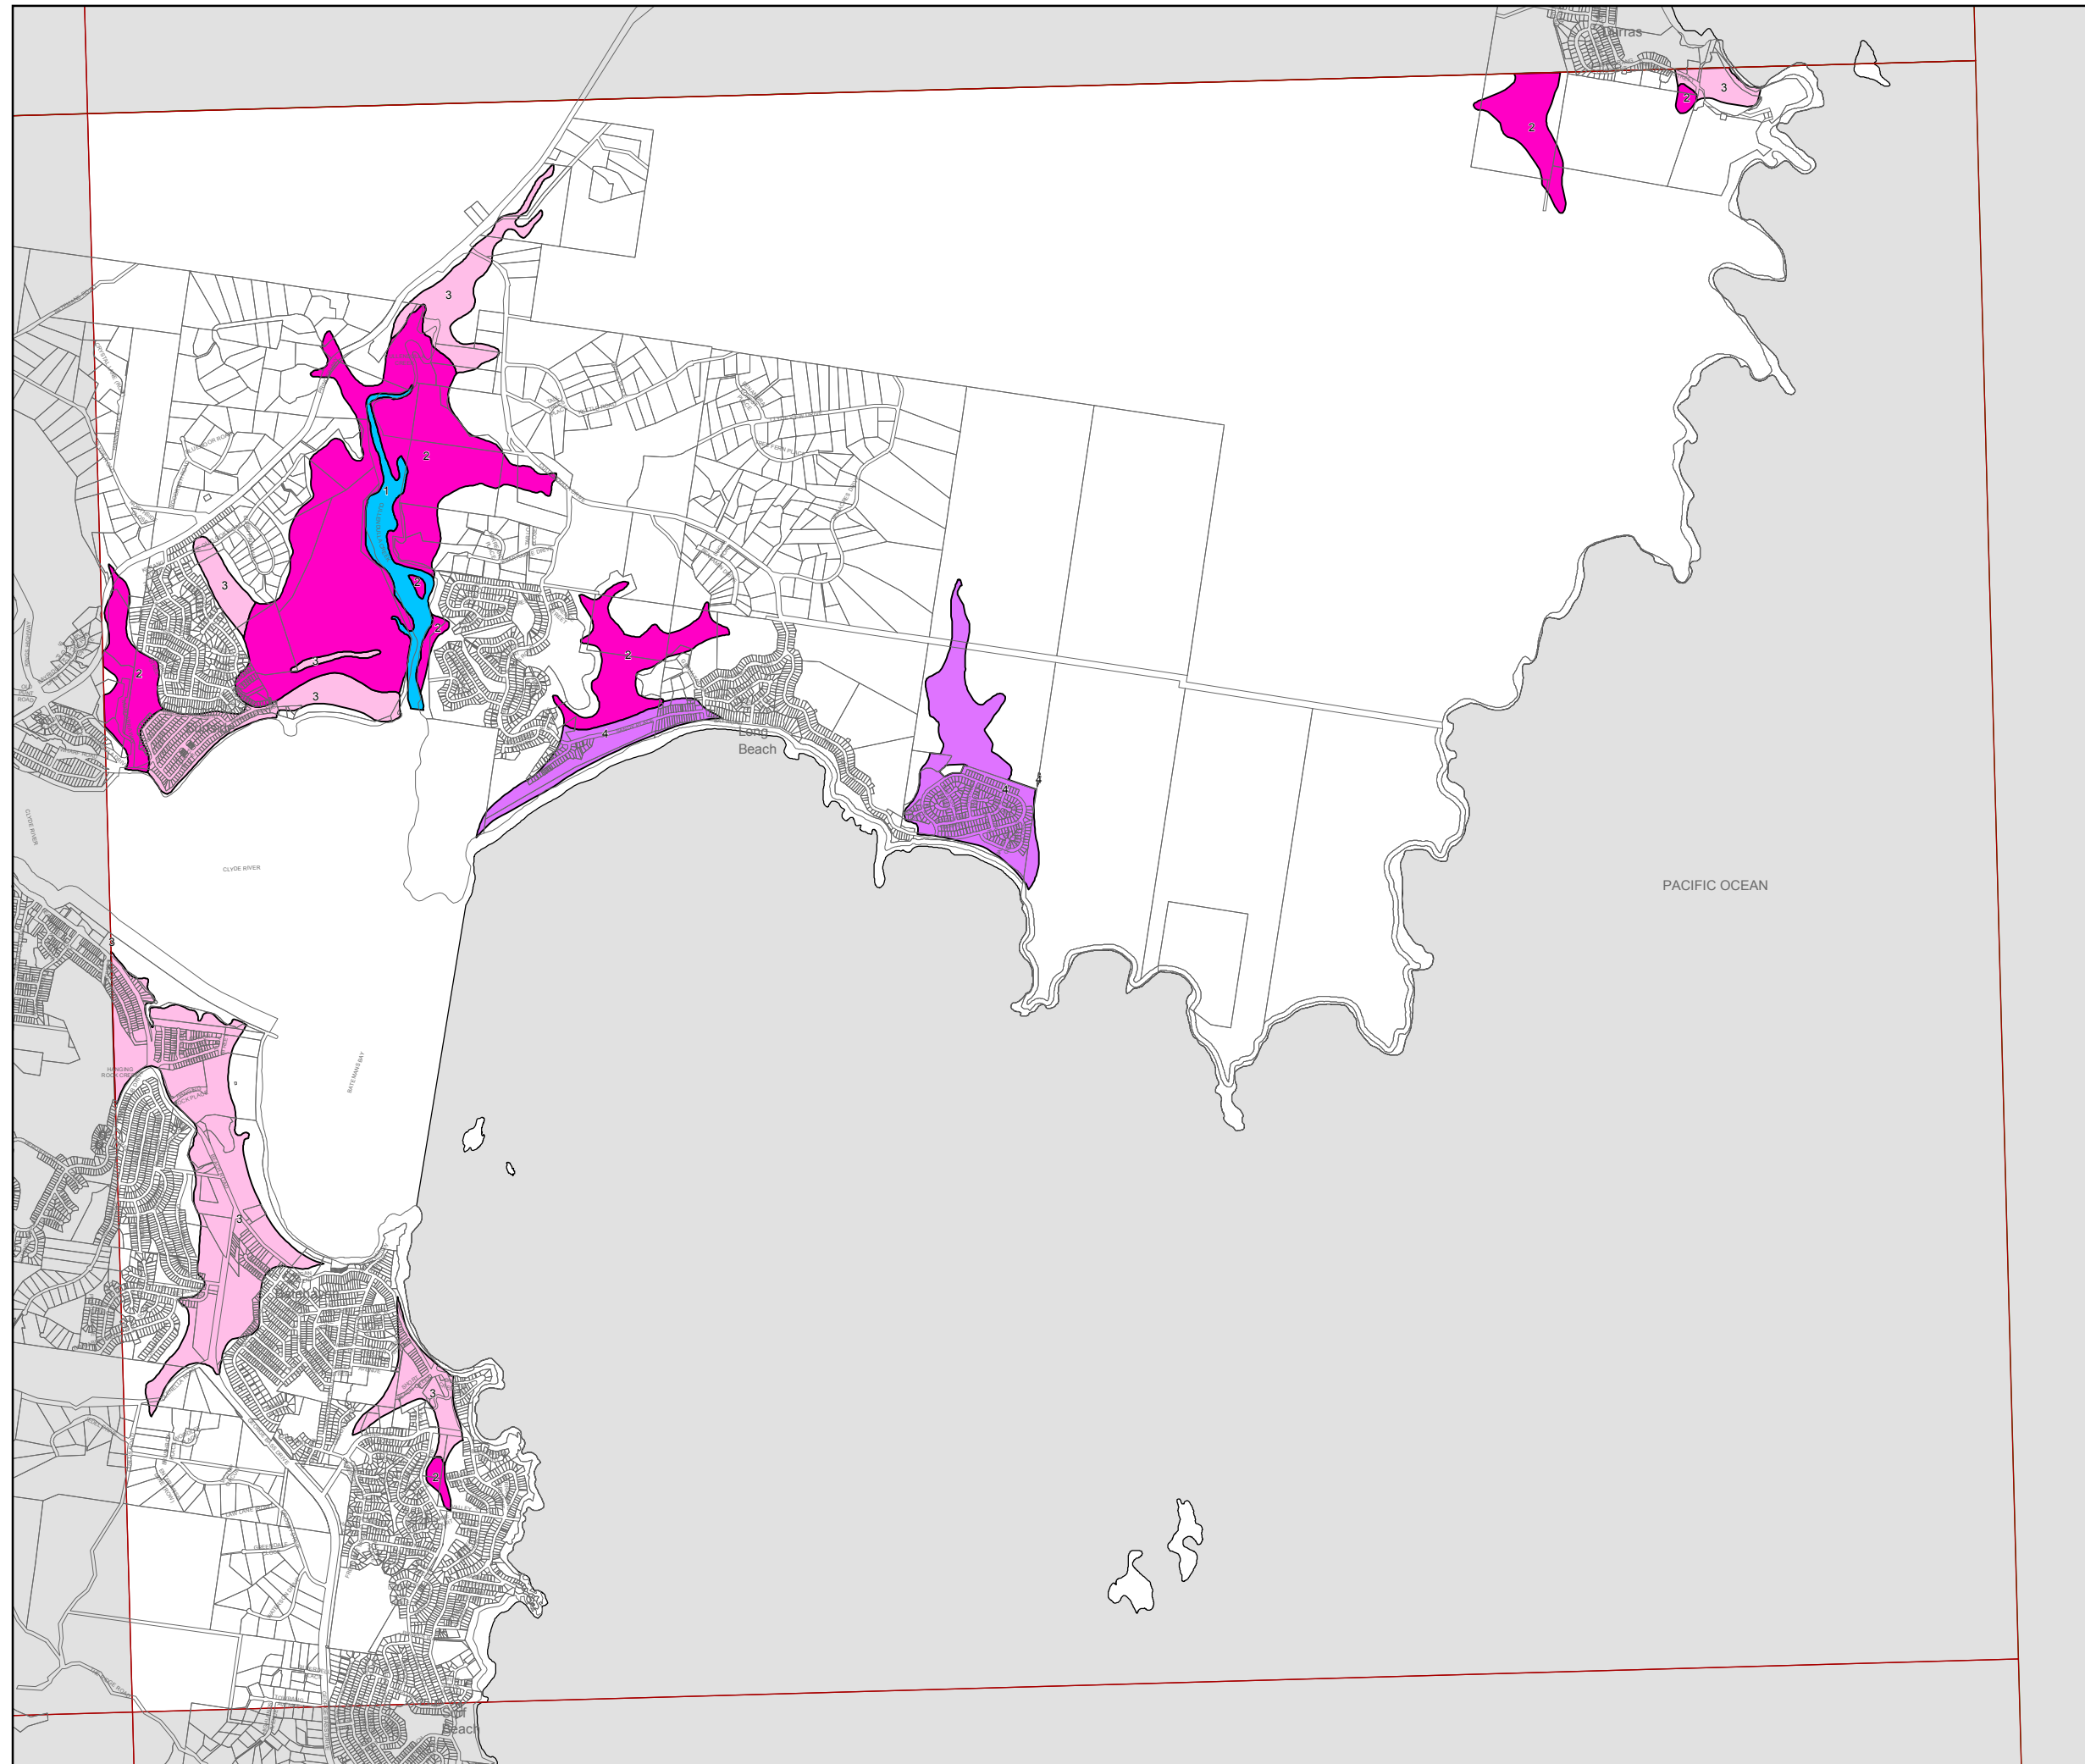

Acid Sulfate Soils Map - Sheet ASS_011C

Acid Sulfate Soils

- Class 1
- Class 2
- Class 3
- Class 4
- Class 5

Cadastre

Cadastre 30/06/2011 © Eurobodalla Shire Council

0 500 1,000 1,500 Metres

Scale: 1:40,000 @ A3

Projection: GDA 1994
MGA Zone 56

Map identification number:
2750_COM_ASS_011C_040_20120501