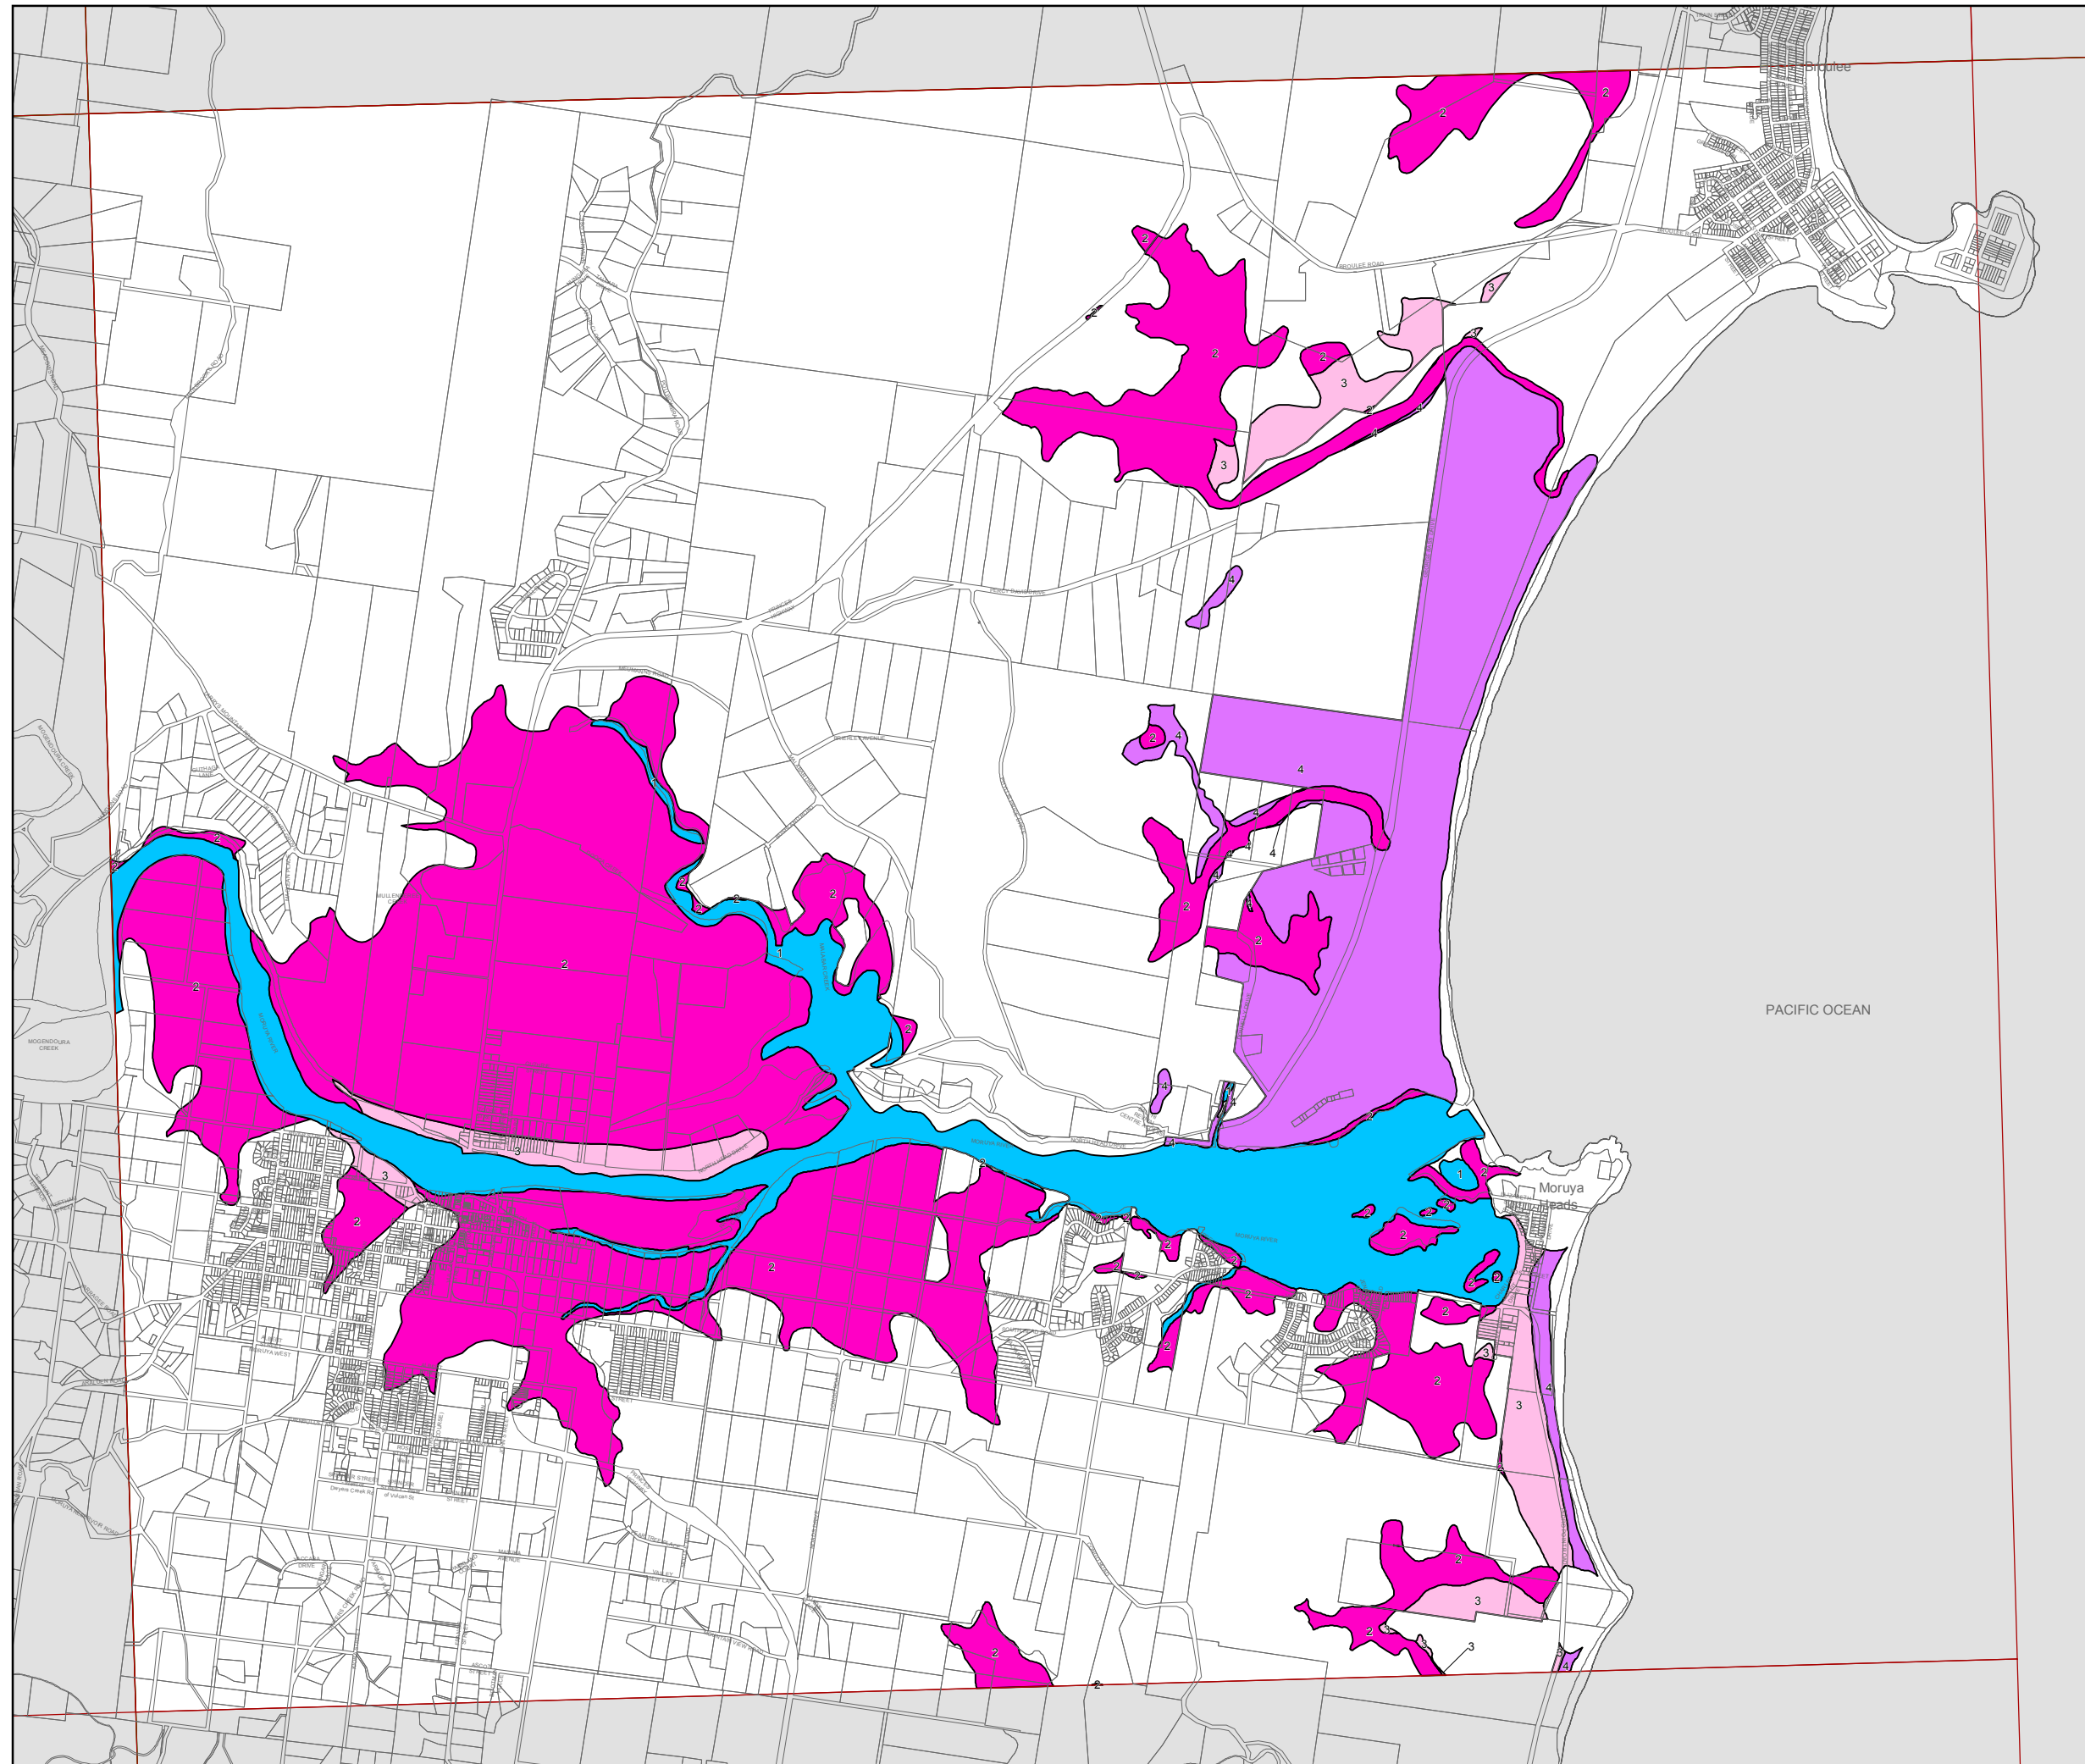

Acid Sulfate Soils Map - Sheet ASS_012A

Acid Sulfate Soils

- Class 1
- Class 2
- Class 3
- Class 4
- Class 5

Cadastre

Cadastre 30/06/2011 © Eurobodalla Shire Council

Projection: GDA 1994
MGA Zone 56

Scale: 1:40,000 @ A3

Map identification number:
2750_COM_ASS_012A_040_20120501